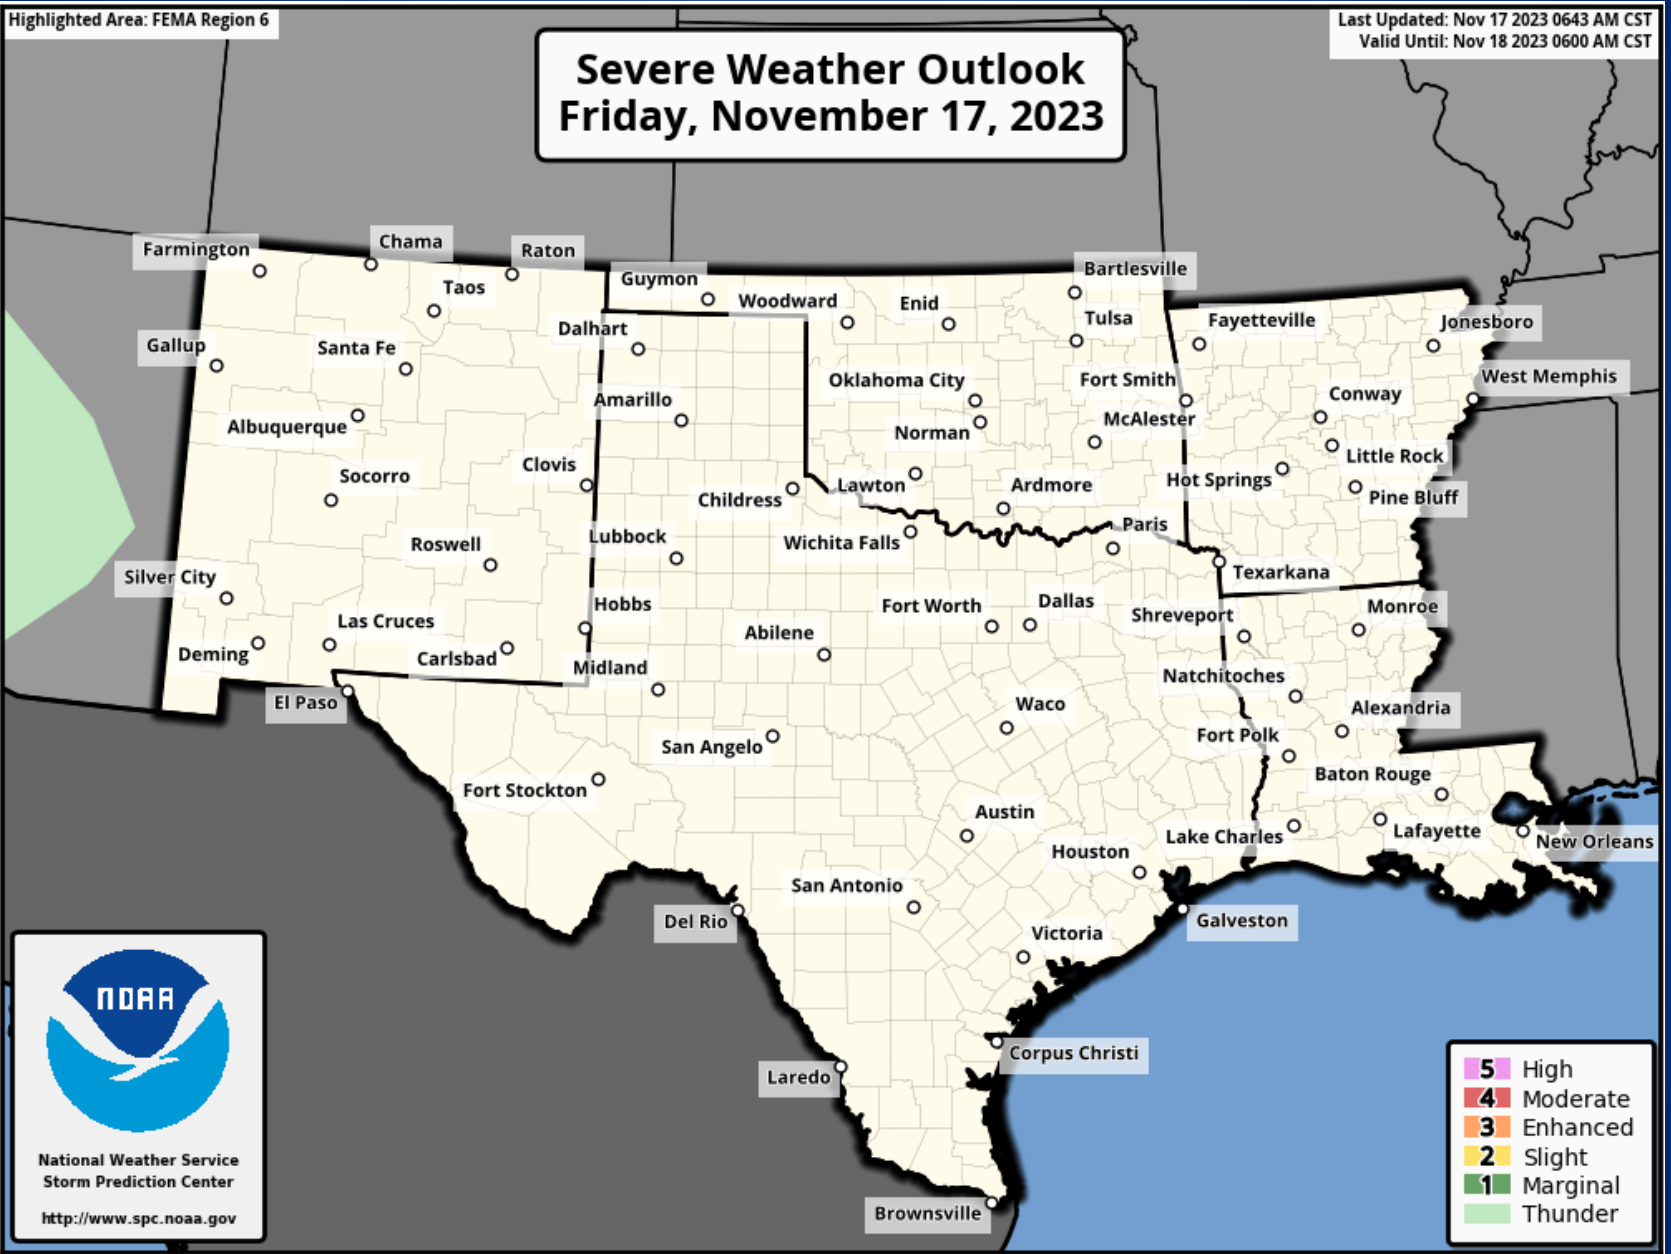

Hazardous Weather

Highlighted Area: FEMA Region 6

Last Updated: Nov 17 2023 0643 AM CST
Valid Until: Nov 18 2023 0600 AM CST

Severe Weather Outlook Friday, November 17, 2023