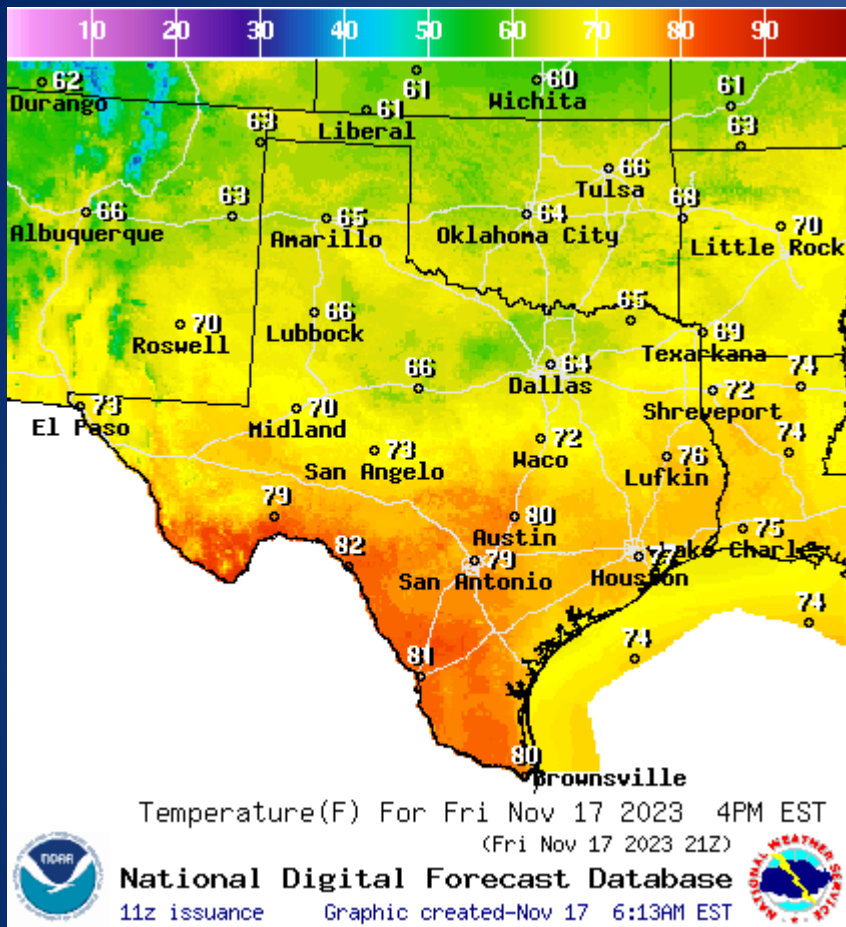

Weather Forecast

Highs