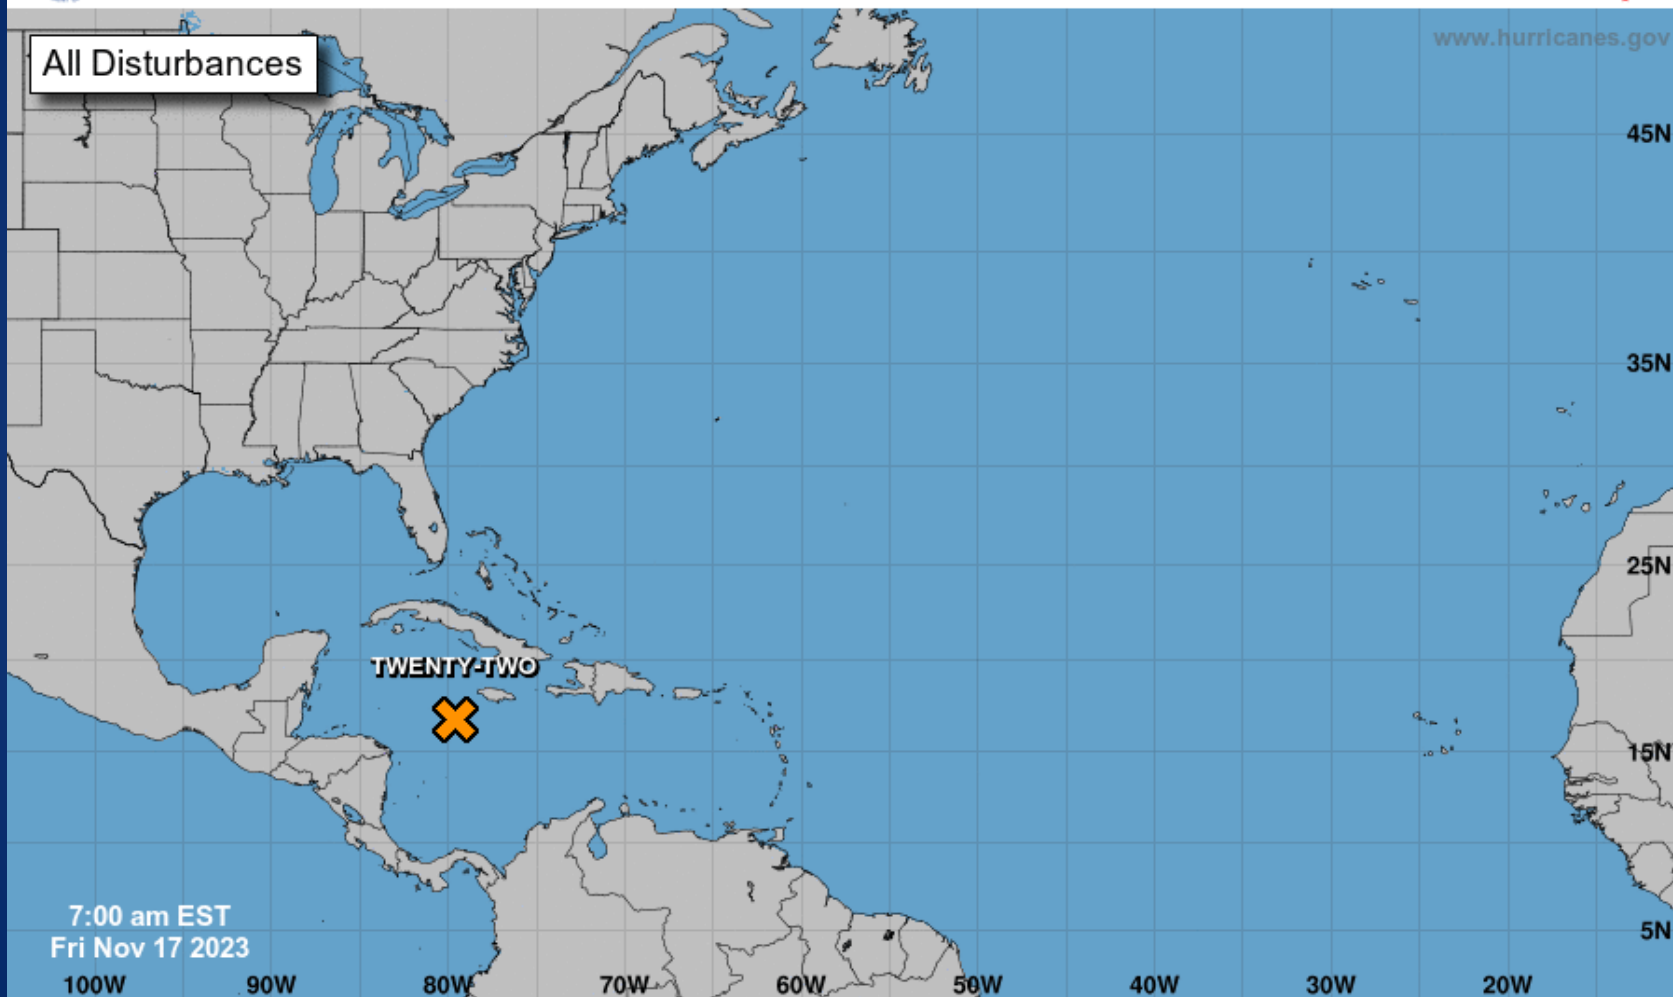

Tropical Weather Awareness

Seven-Day Graphical Tropical Weather Outlook

National Hurricane Center Miami, Florida

www.hurricanes.gov

All Disturbances

7:00 am EST
Fri Nov 17 2023

Current Disturbances and Seven-Day Cyclone Formation Chance: < 40% 40-60% > 60%

Tropical or Sub-Tropical Cyclone: Depression Storm Hurricane

Post-Tropical Cyclone or Remnants