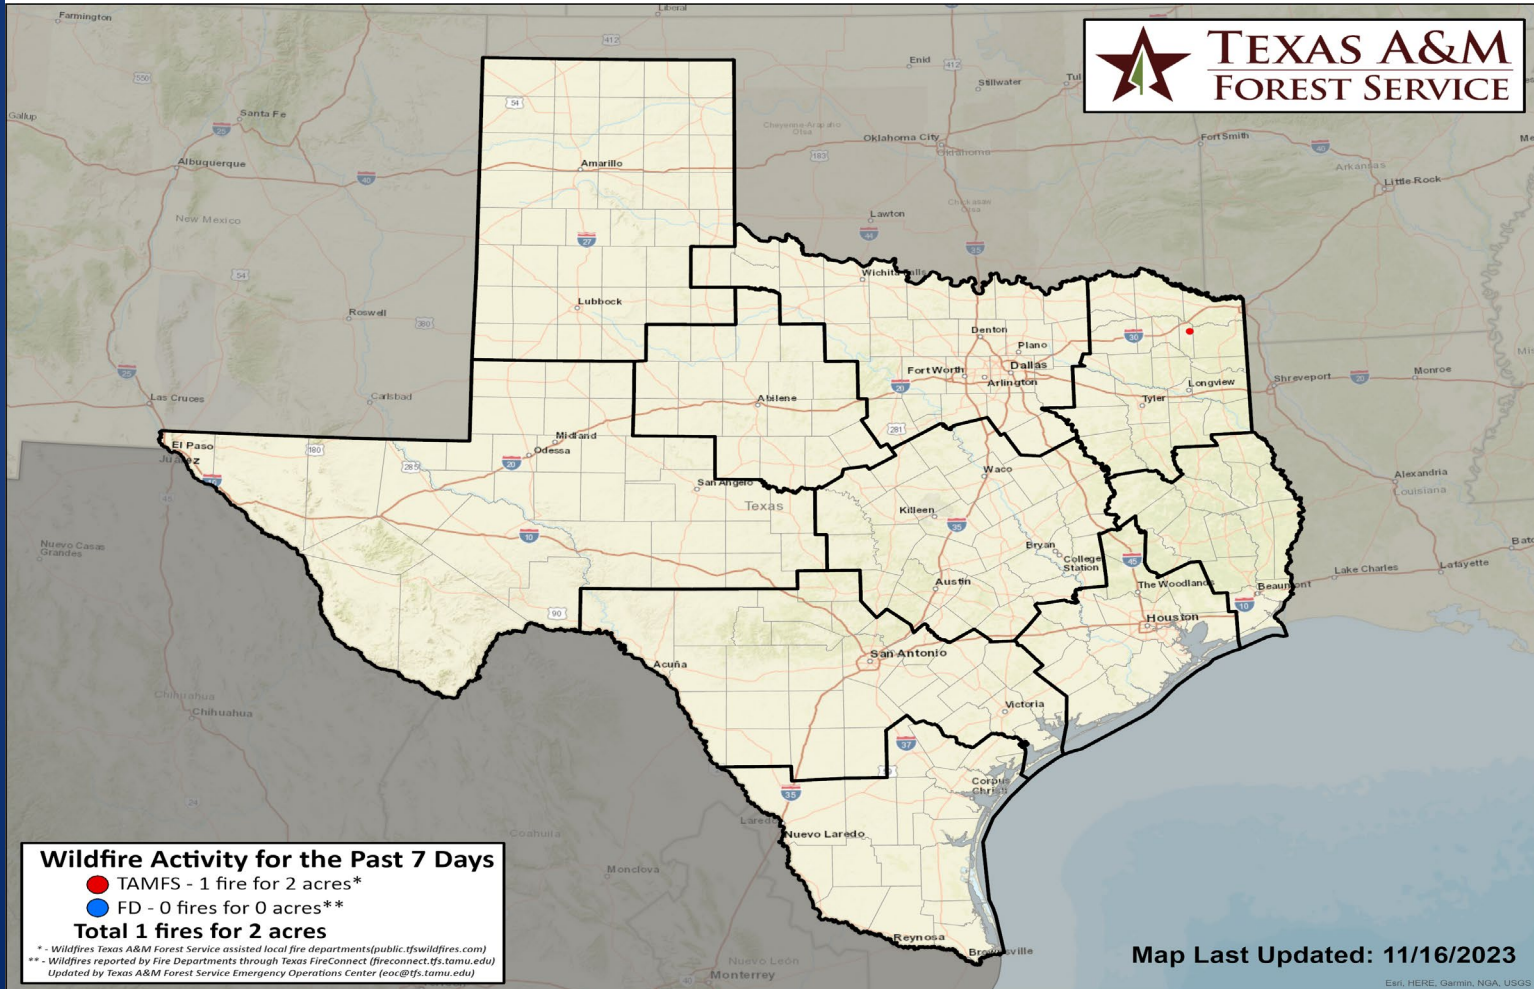

Keetch-Byram Drought Index

(4 km x 4 km resolution)

Estimated for
11/16/2023

Fire Activity (*Last 24 Hours)

Report of 1,217 (no change) fires and 141,455 (no change) acres have been burned this year. There are 71 (no change) counties with burn bans. The Keetch-Byram Drought Index list contains 31 (no change) counties with an average over 400.