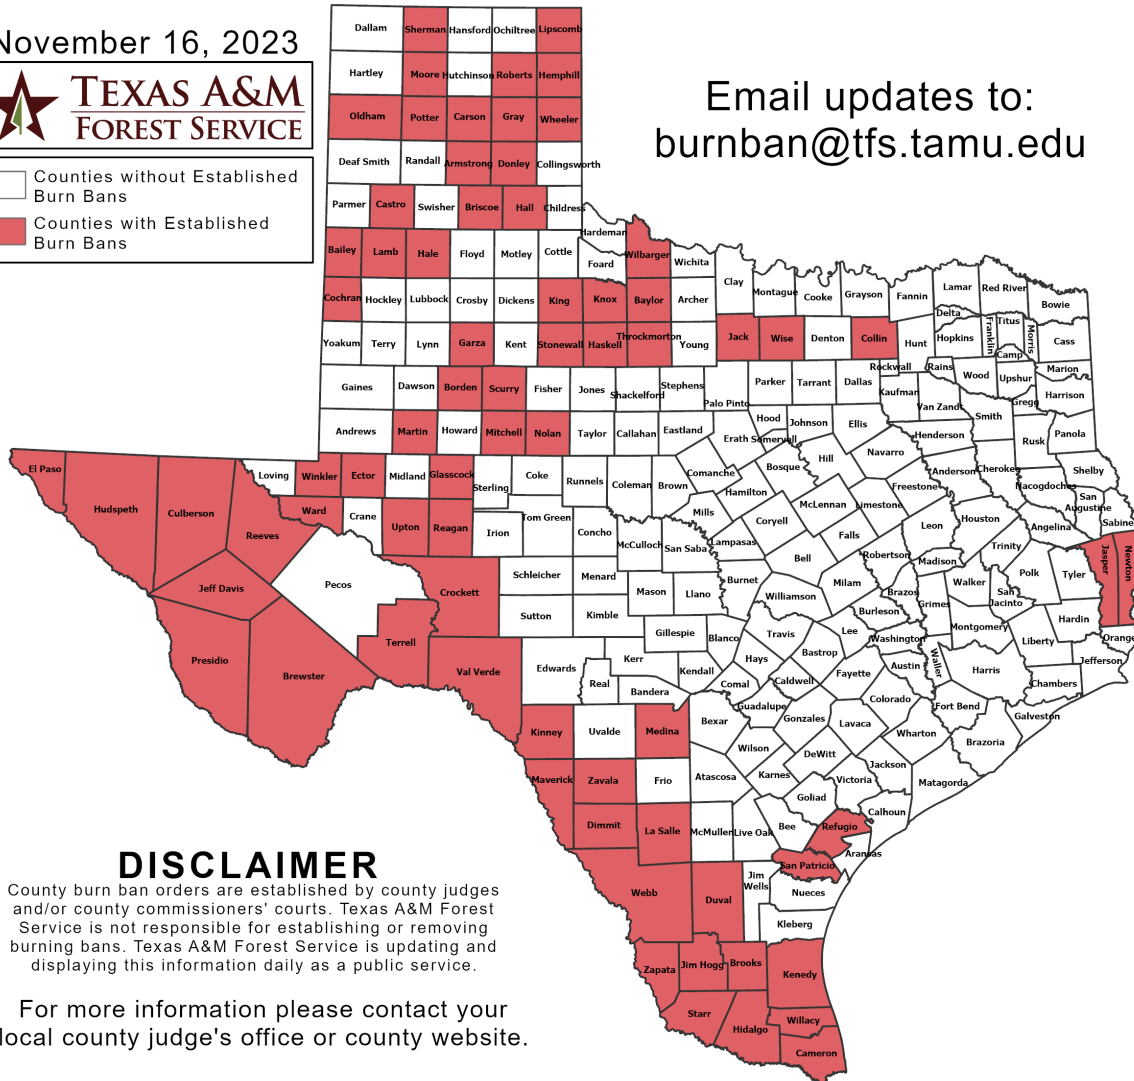

Burn Ban

OUTDOOR BURN BANS

November 16, 2023

Counties without Established Burn Bans
 Counties with Established Burn Bans

Email updates to:
burnban@tfs.tamu.edu

Counties with Burn Bans: 71

- Armstrong
- Bailey
- Baylor
- Borden
- Brewster
- Briscoe
- Brooks
- Cameron
- Carson
- Castro
- Cochran
- Collin
- Crockett
- Culberson
- Dimmit
- Donley
- Duval
- Ector
- El Paso
- Garza
- Glasscock
- Gray
- Hale
- Hall
- Haskell
- Hemphill
- Hidalgo
- Hudspeth
- Jack
- Jasper
- Jeff Davis
- Jim Hogg
- Kenedy
- King
- Kinney
- Knox
- Lamb
- La Salle
- Lipscomb
- Martin
- Maverick
- Medina
- Mitchell
- Moore
- Newton
- Nolan
- Oldham
- Potter
- Presidio
- Reagan
- Reeves
- Refugio
- Roberts
- San Patricio
- Scurry
- Sherman
- Starr
- Stonewall
- Terrell
- Throckmorton
- Upton
- Val Verde
- Ward
- Webb
- Wheeler
- Wilbarger
- Willacy
- Winkler
- Wise
- Zapata
- Zavala

DISCLAIMER

County burn ban orders are established by county judges and/or county commissioners' courts. Texas A&M Forest Service is not responsible for establishing or removing burning bans. Texas A&M Forest Service is updating and displaying this information daily as a public service.

For more information please contact your local county judge's office or county website.

RED FLAG WARNINGS: www.weather.gov
Additional map formats available at <https://tfsweb.tamu.edu/Burnbans/>