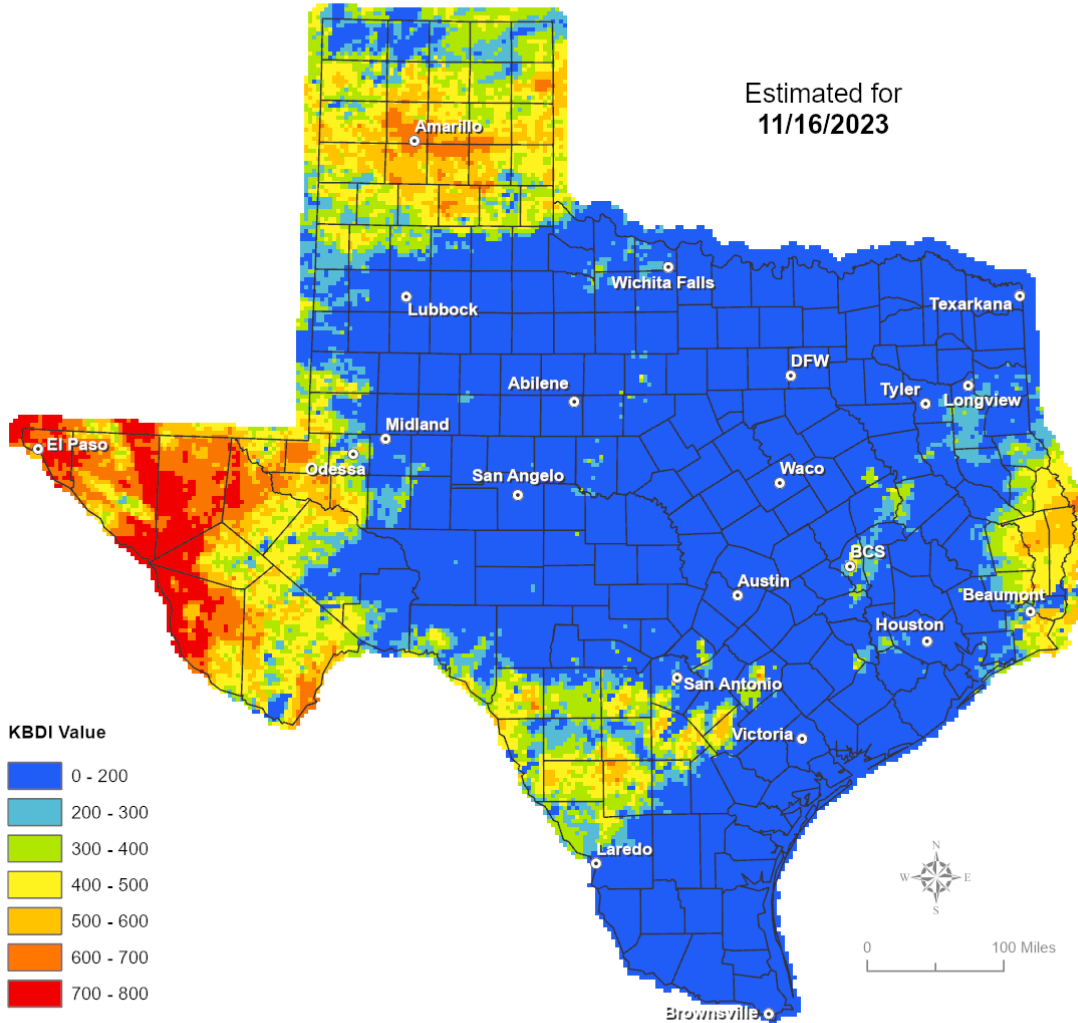

Keetch-Byram Drought Index

Keetch-Byram Drought Index

(4 km x 4 km resolution)

Estimated for
11/16/2023