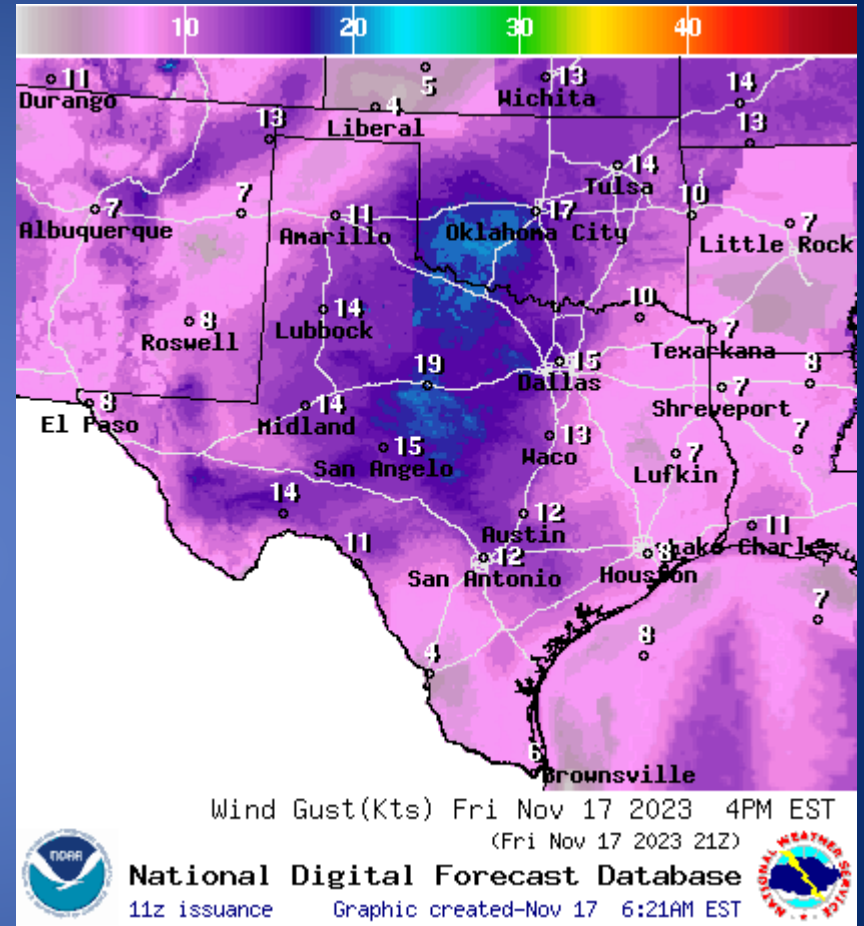

Weather Forecast

Highs

Lows

Weather Forecast

Wind Speeds

Gusts

Hazardous Weather

Highlighted Area: FEMA Region 6