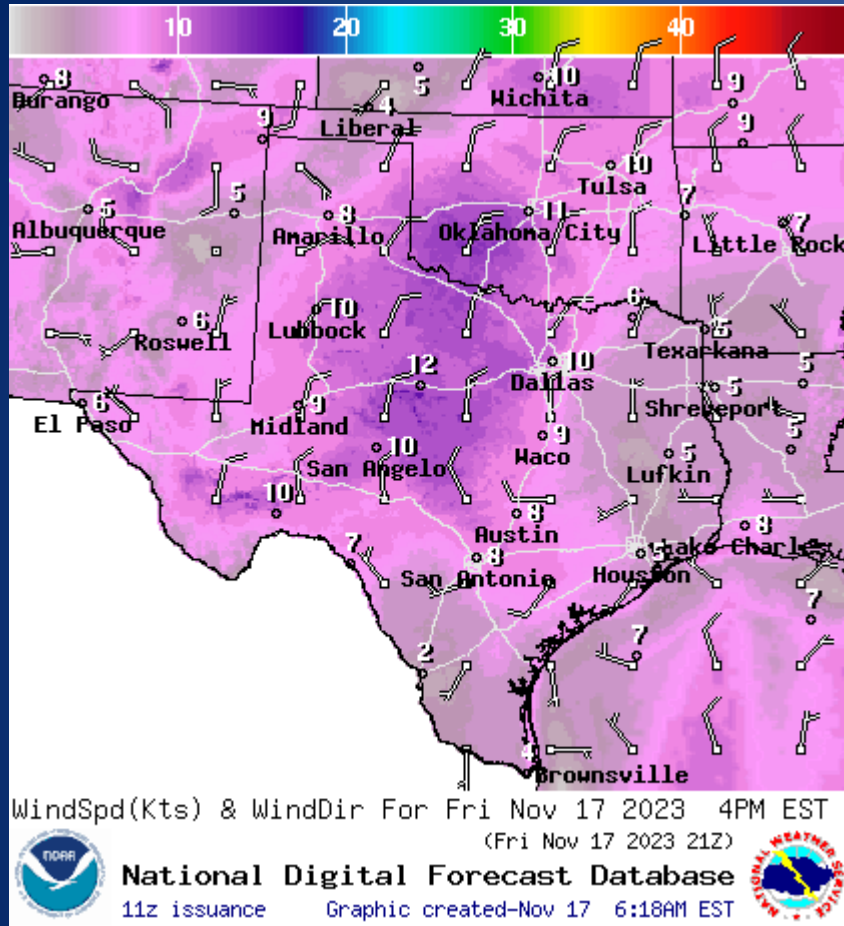

Weather Forecast

Highs

Lows

Weather Forecast

Wind Speeds

Gusts

Hazardous Weather

Highlighted Area: FEMA Region 6