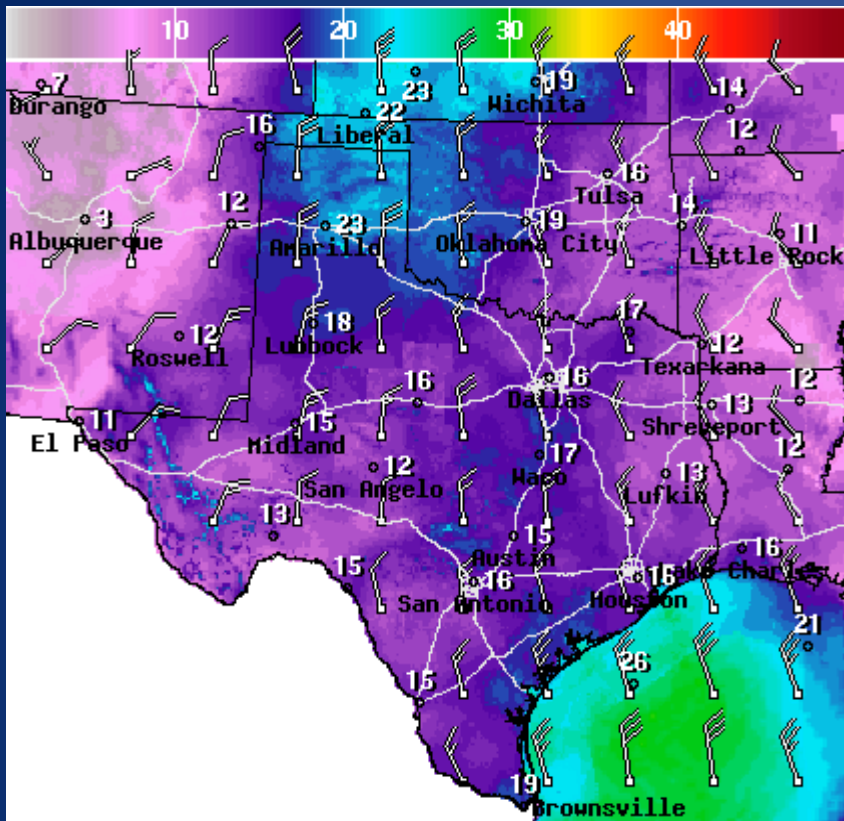

Weather Forecast

Highs

Lows

Weather Forecast

WindSpd(Kts) & WindDir For Tue Nov 21 2023 4PM EST

(Tue Nov 21 2023 21Z)

National Digital Forecast Database

11z issuance Graphic created-Nov 21 6:18AM EST