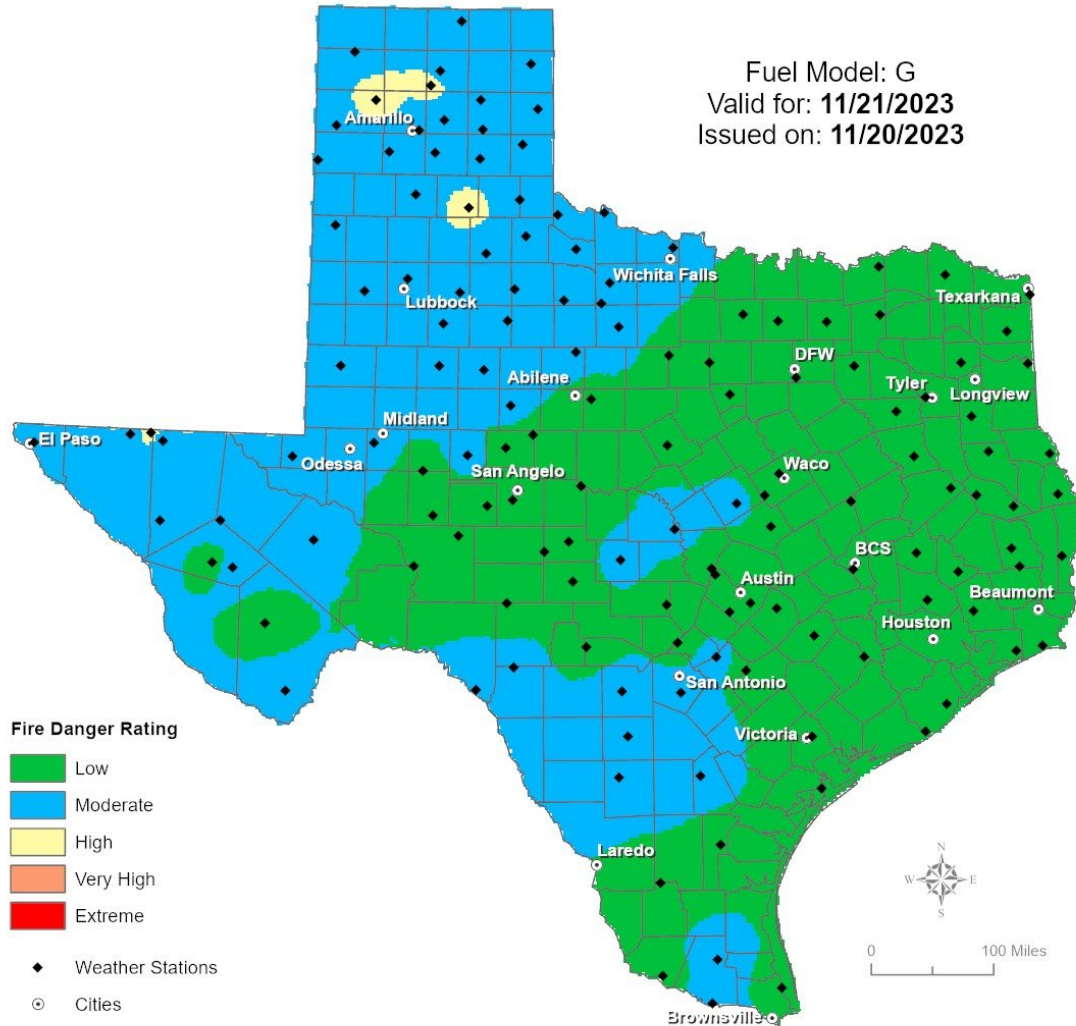

Fire Danger Forecast

Forecast Fire Danger