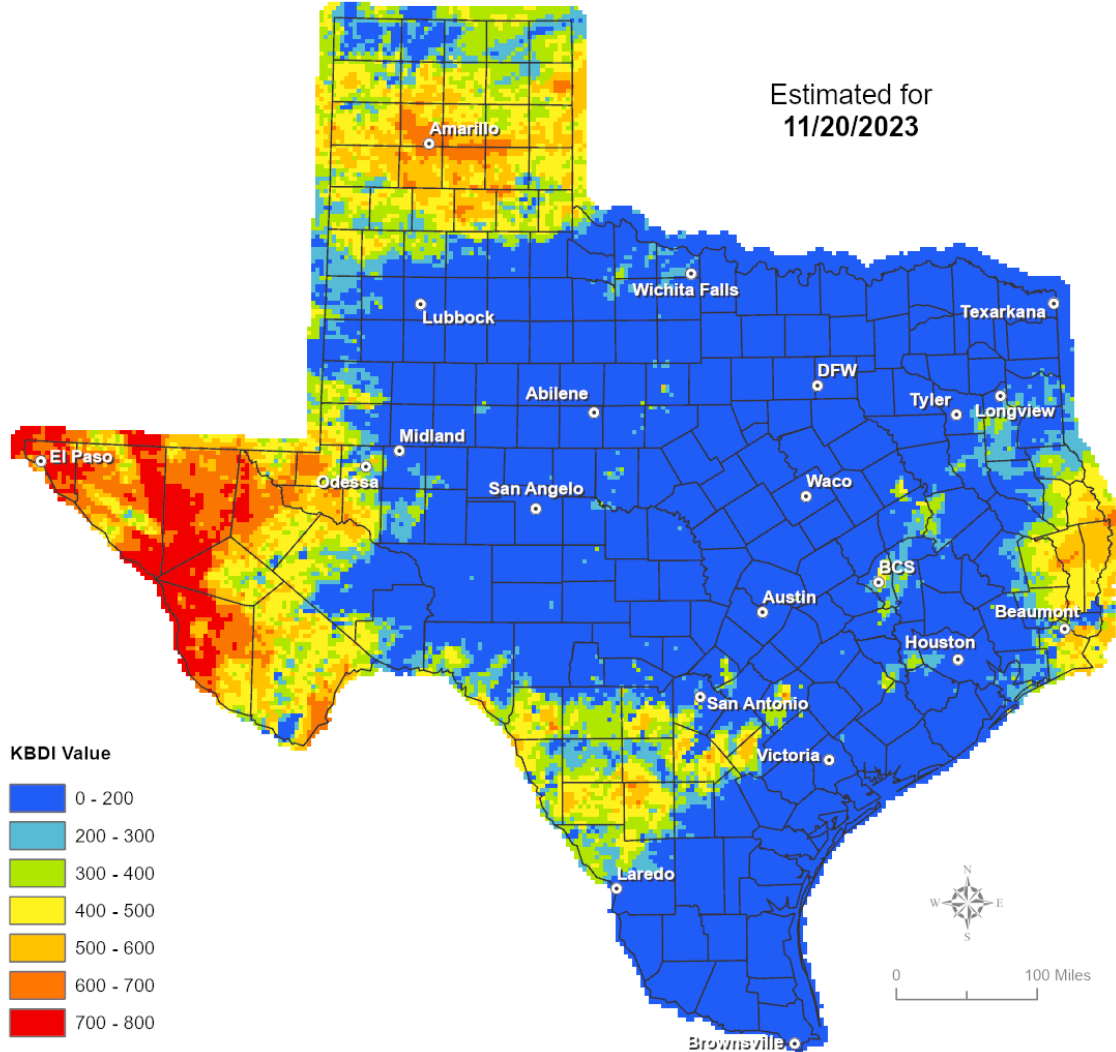

Keetch-Byram Drought Index

Keetch-Byram Drought Index

(4 km x 4 km resolution)

Estimated for
11/20/2023