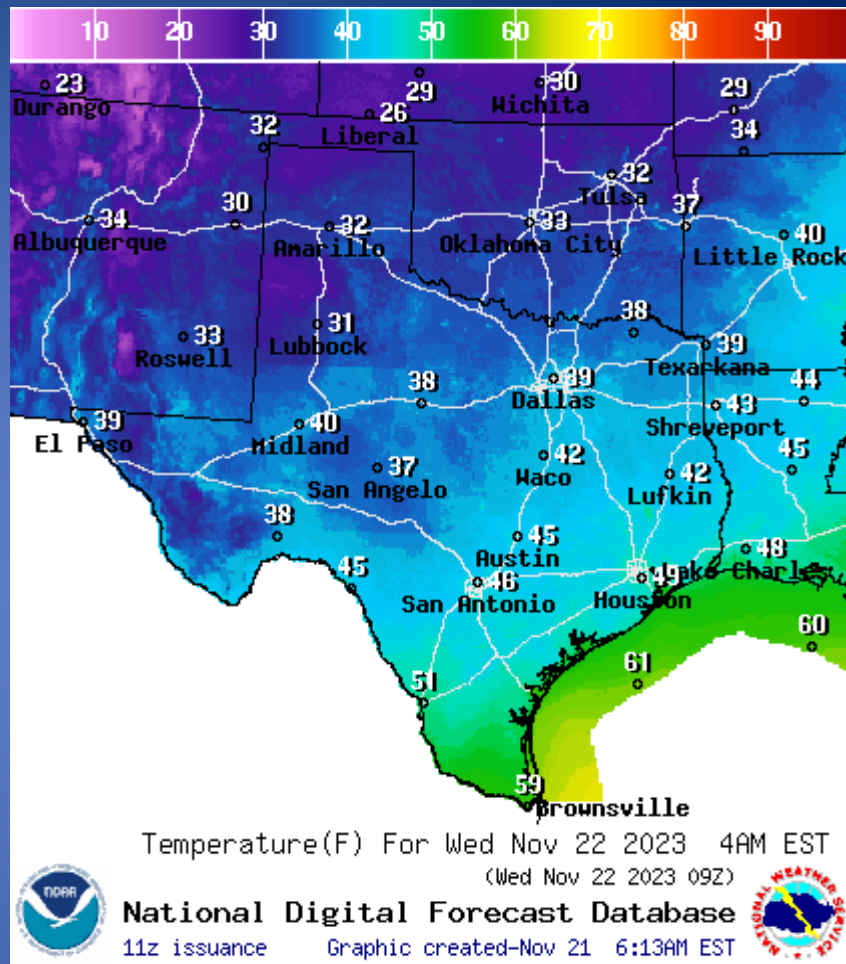

Weather Forecast

Highs

Lows