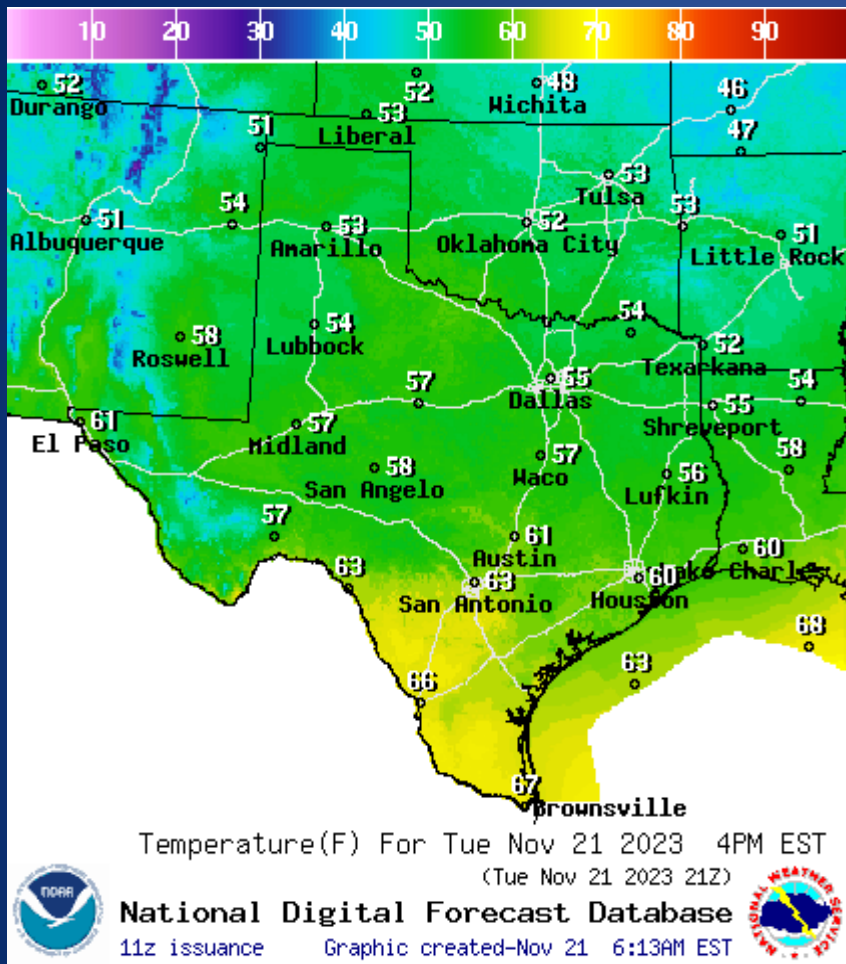

Weather Forecast

Highs