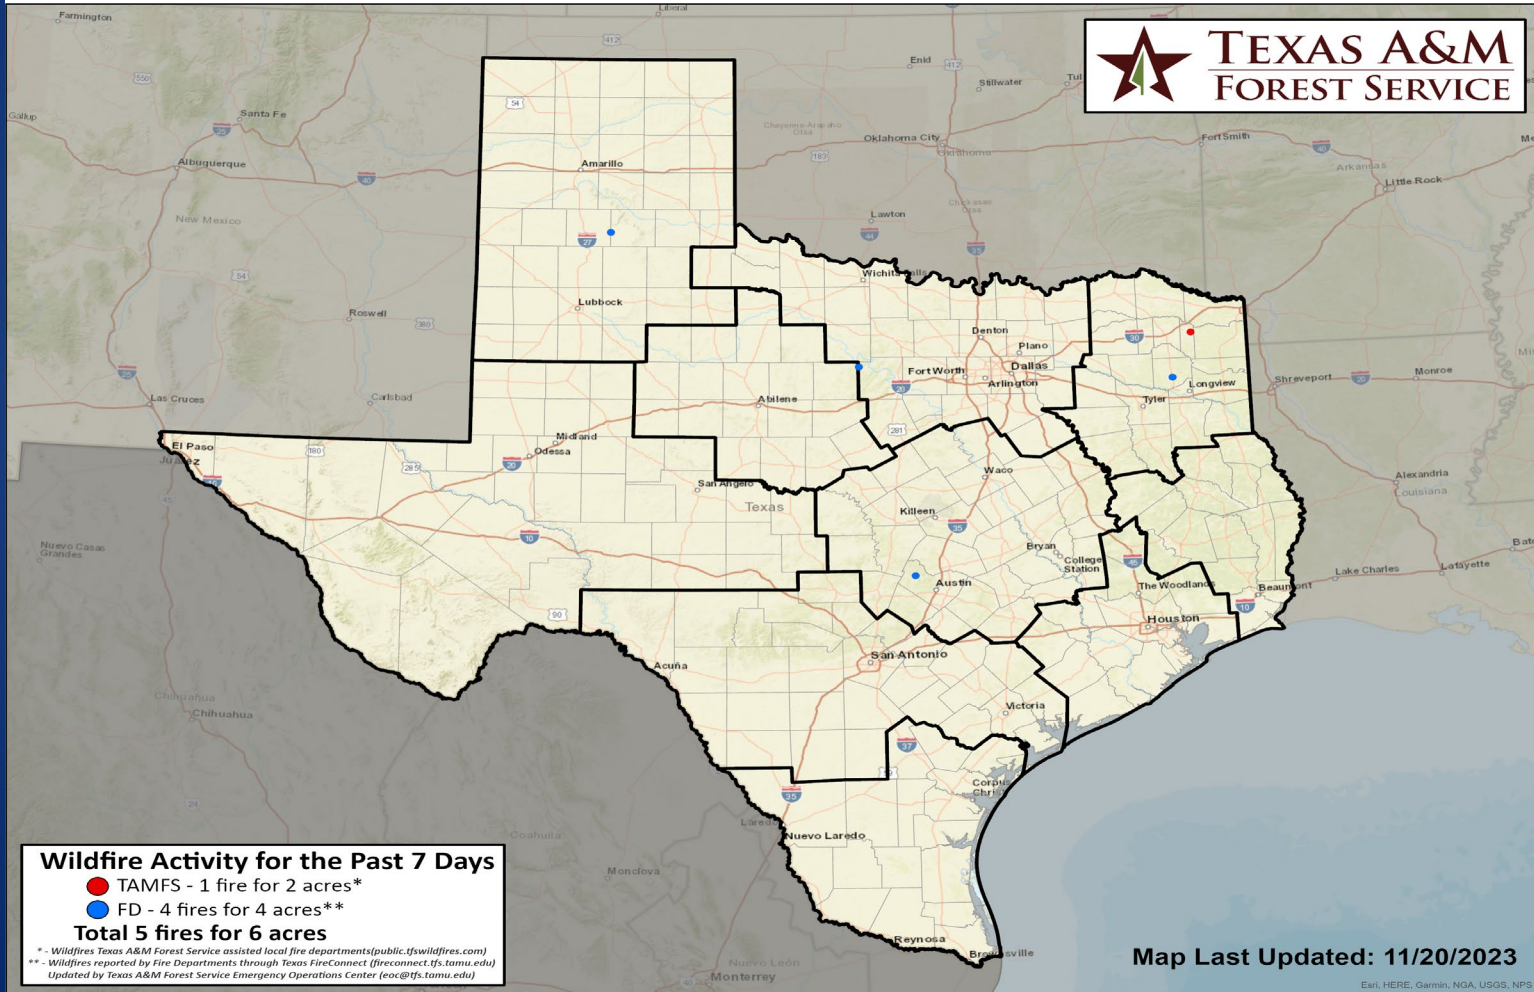

Keetch-Byram Drought Index

(4 km x 4 km resolution)

Estimated for
11/20/2023

Fire Activity (*Last 24 Hours)

Report of 1,217 (no change) fires and 141,455 (no change) acres have been burned this year. There are 70 (no change) counties with burn bans. The Keetch-Byram Drought Index list contains 33 (+1) counties with an average over 400.