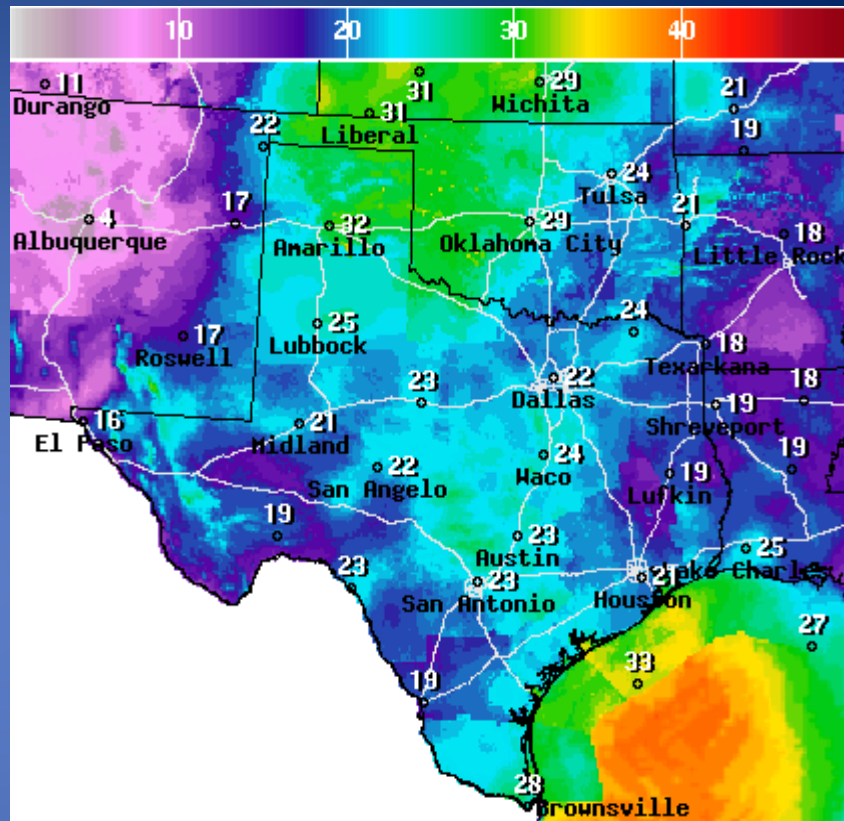

Wind Gust(Kts) Tue Nov 21 2023 4PM EST

(Tue Nov 21 2023 21Z)

National Digital Forecast Database

11z issuance Graphic created-Nov 21 6:22AM EST

Gusts