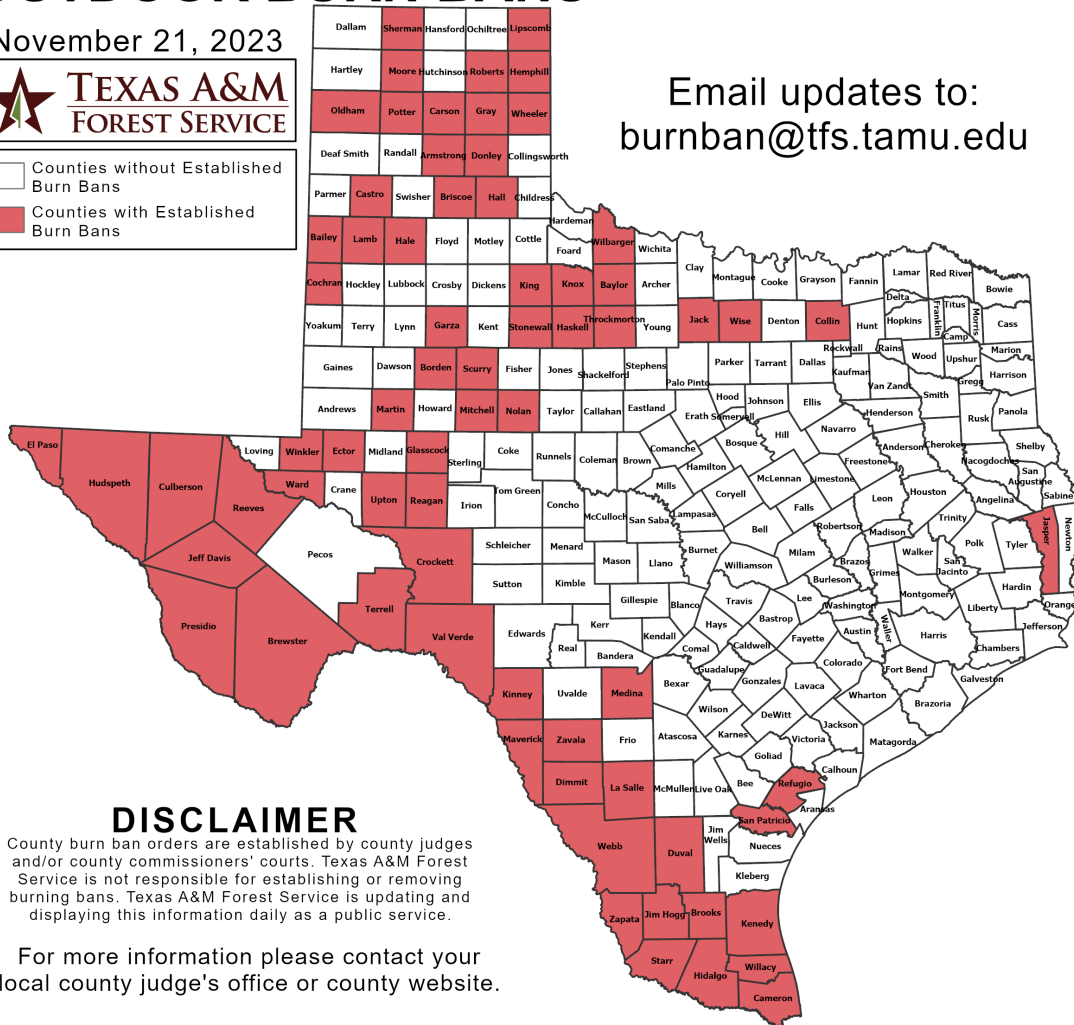

Last Updated: Nov 21 2023 0634 AM CST
Valid Until: Nov 22 2023 0600 AM CST

Severe Weather Outlook Tuesday, November 21, 2023

Weather Warnings/Advisories Issued

DATE	WARNING TYPE	LOCATION
11/20/23	Severe Thunderstorm Warning	Newton and Jasper Counties
11/20/23	Tornado Watch	Angelina, Cherokee, Gregg, Hardin, Harrison, Houston, Jasper, Liberty, Marion, Polk, Nacogdoches, Newton, Orange, Panola, Polk, Rusk, Sabine, San Augustine, San Jacinto, Shelby, Smith, Trinity and Tyler Counties

Fire Danger Forecast

Forecast Fire Danger

Burn Ban

OUTDOOR BURN BANS

November 21, 2023

Counties without Established Burn Bans
 Counties with Established Burn Bans

Email updates to:
burnban@tfs.tamu.edu

Counties with Burn Bans: 70