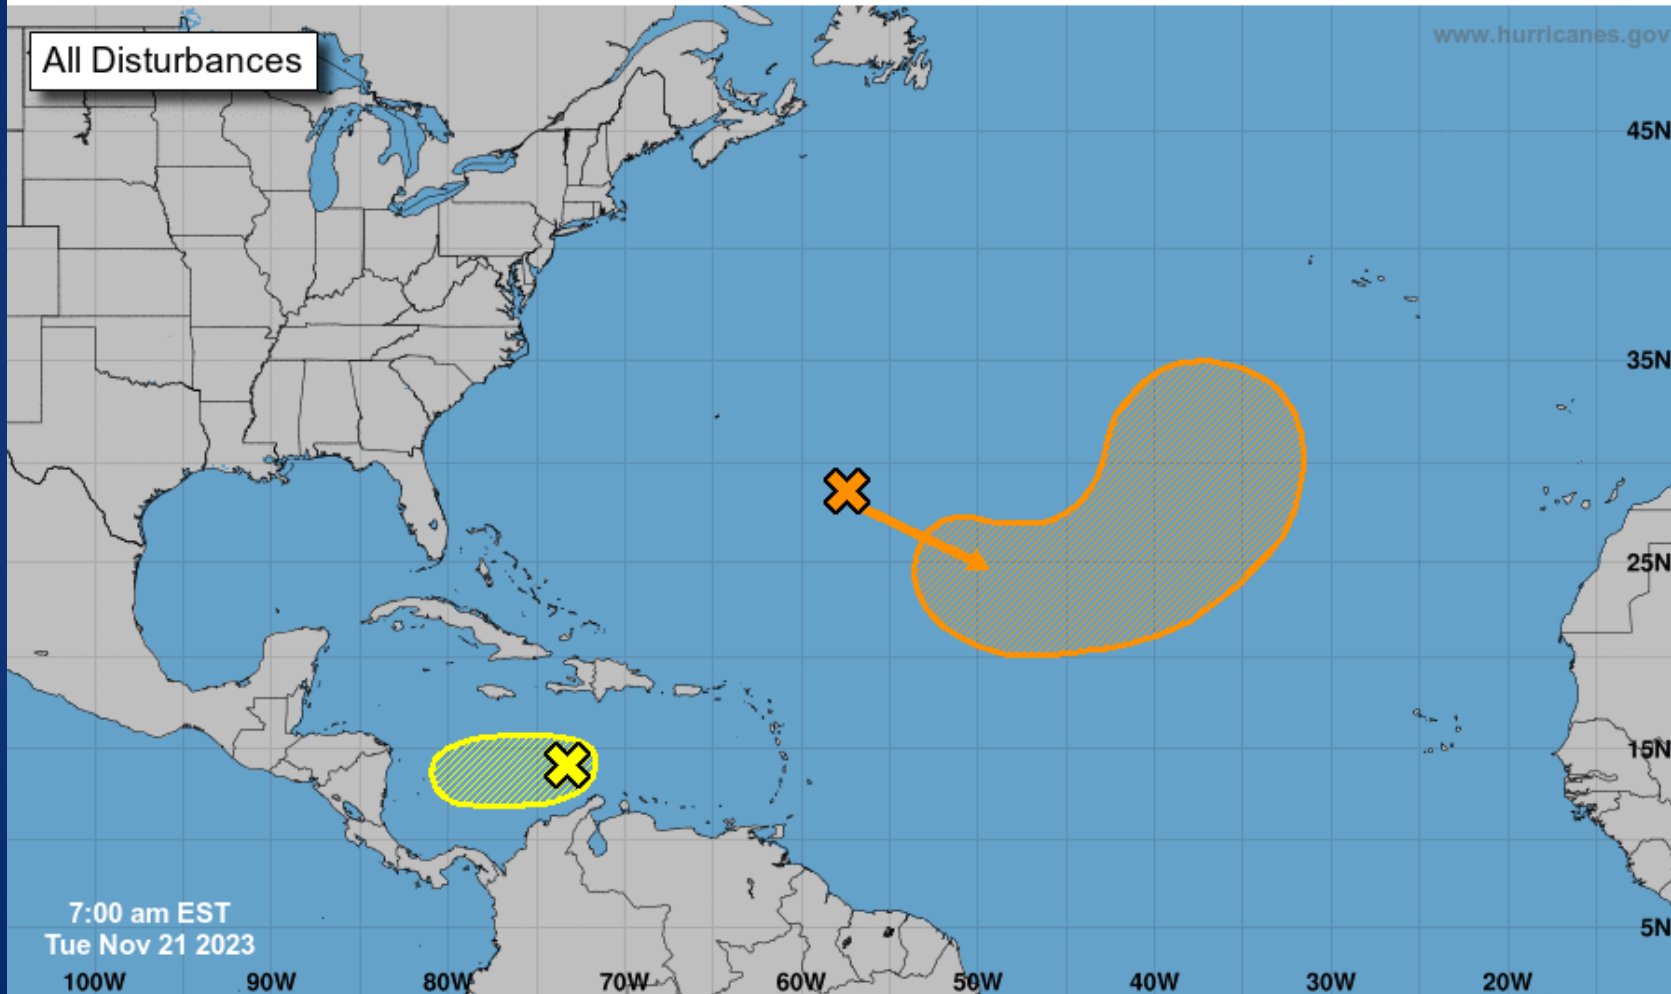

Tropical Weather Awareness

Seven-Day Graphical Tropical Weather Outlook

National Hurricane Center Miami, Florida

www.hurricanes.gov

All Disturbances

7:00 am EST
Tue Nov 21 2023

100W 90W 80W 70W 60W 50W 40W 30W 20W

Current Disturbances and Seven-Day Cyclone Formation Chance: < 40% 40-60% > 60%

Tropical or Sub-Tropical Cyclone: Depression Storm Hurricane

Post-Tropical Cyclone or Remnants