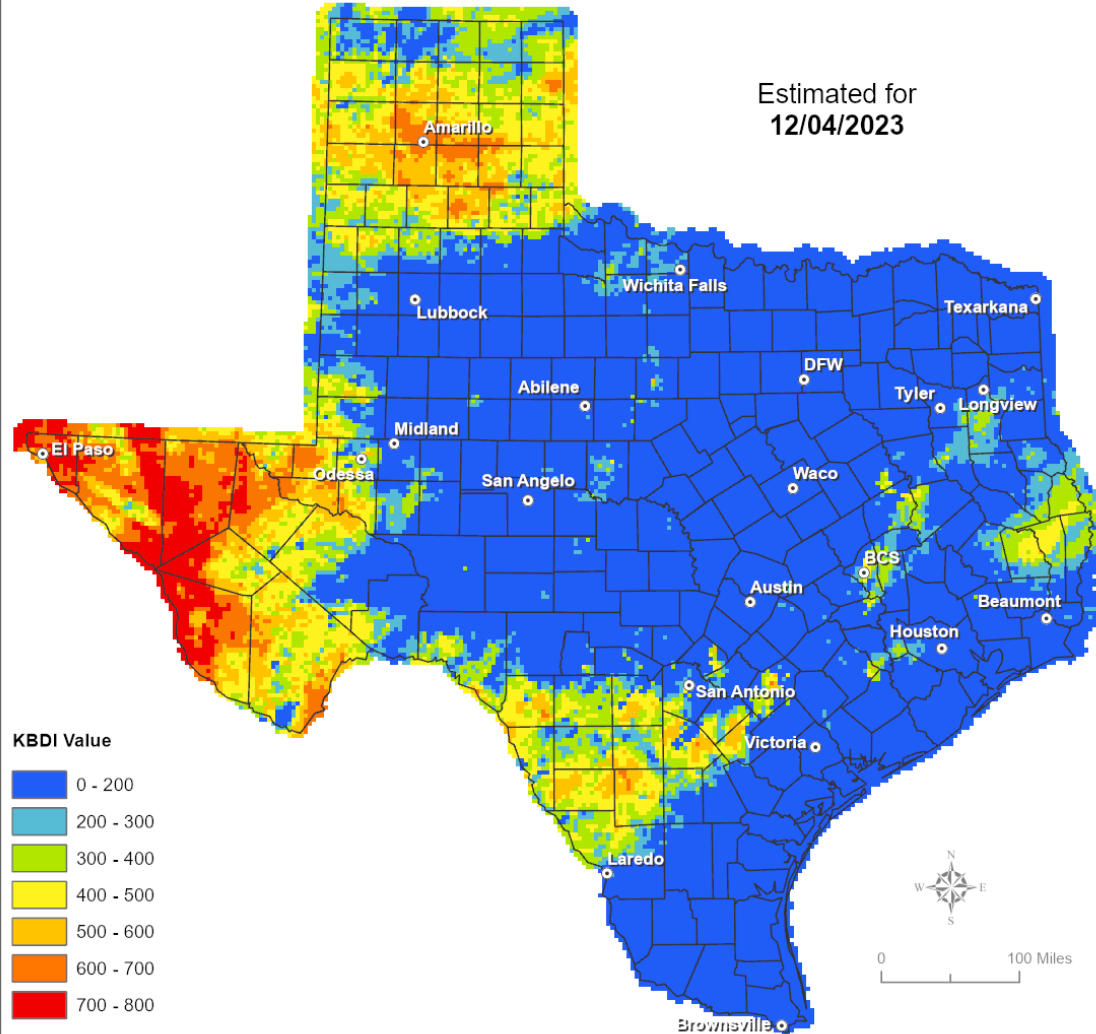

Keetch-Byram Drought Index

Keetch-Byram Drought Index

(4 km x 4 km resolution)

Estimated for
12/04/2023