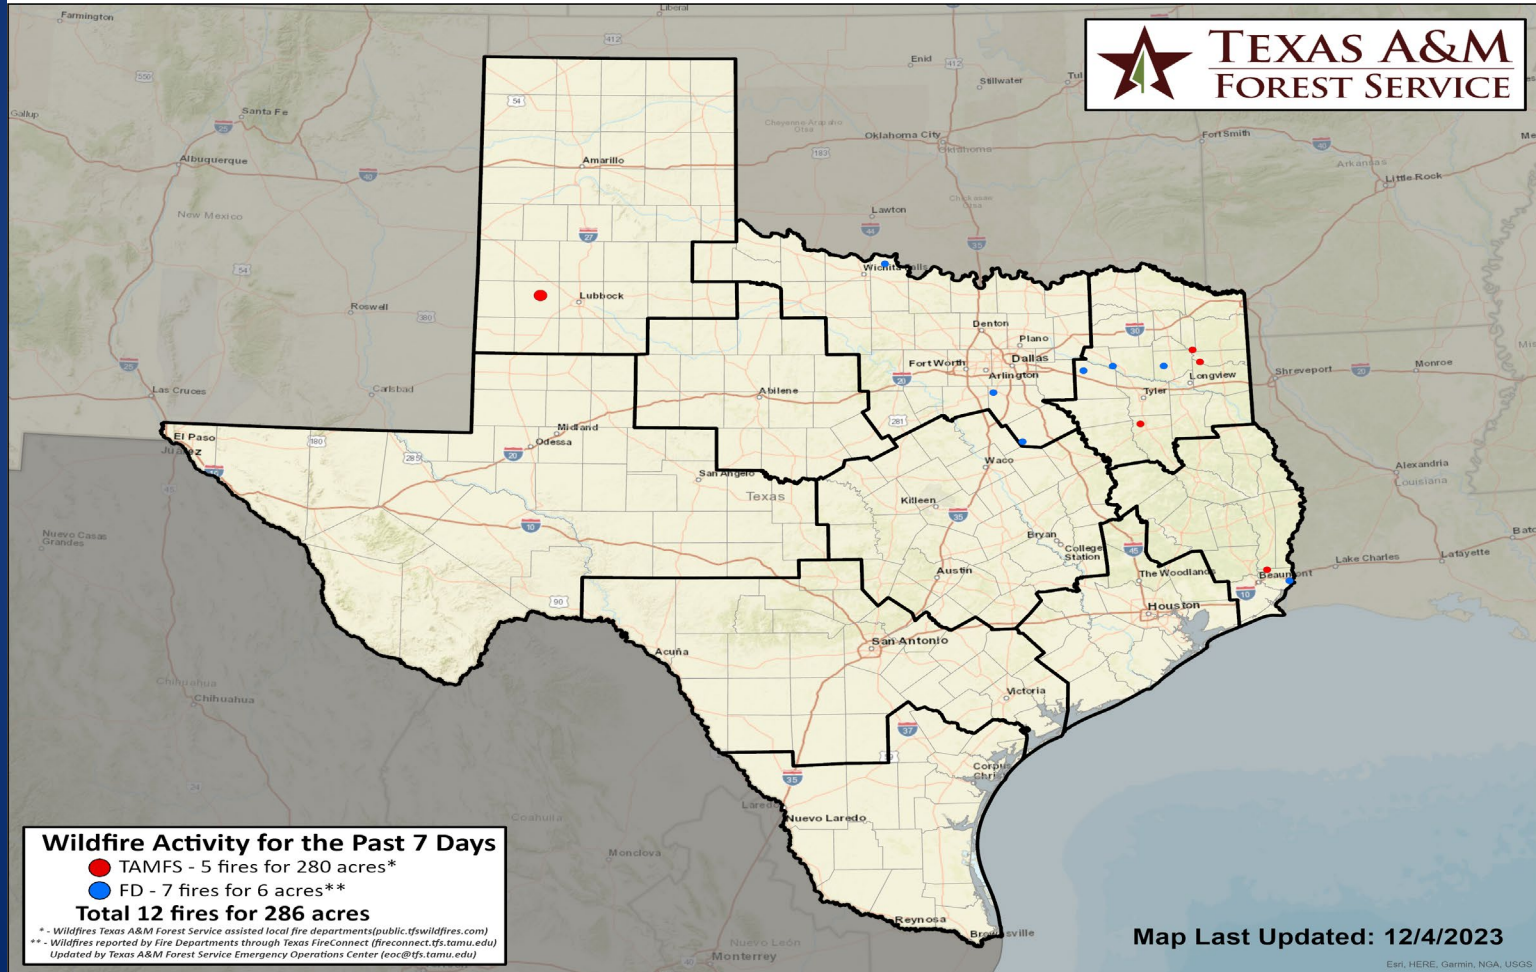

Fire Activity (*Last 24 Hours)

Report of 1,224 (+2) fires and 142,048 (+263) acres have been burned this year. There are 67 (no change) counties with burn bans. The Keetch-Byram Drought Index list contains 31 (no change) counties with an average over 400.