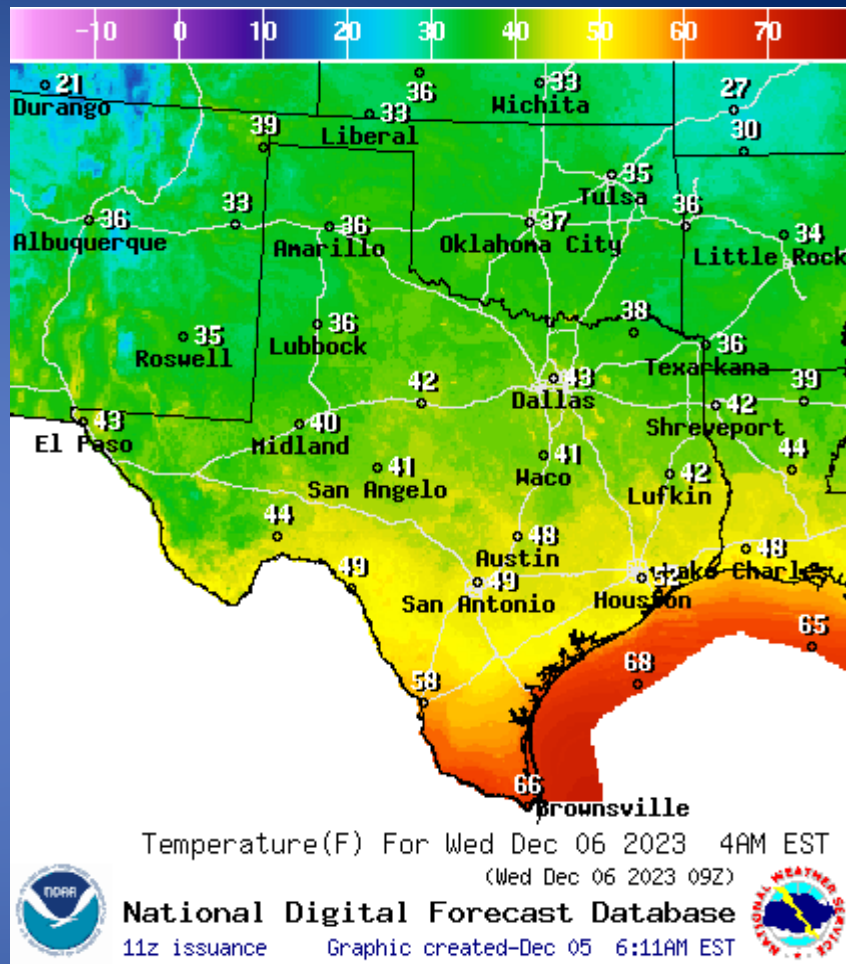

Weather Forecast

Highs

Lows