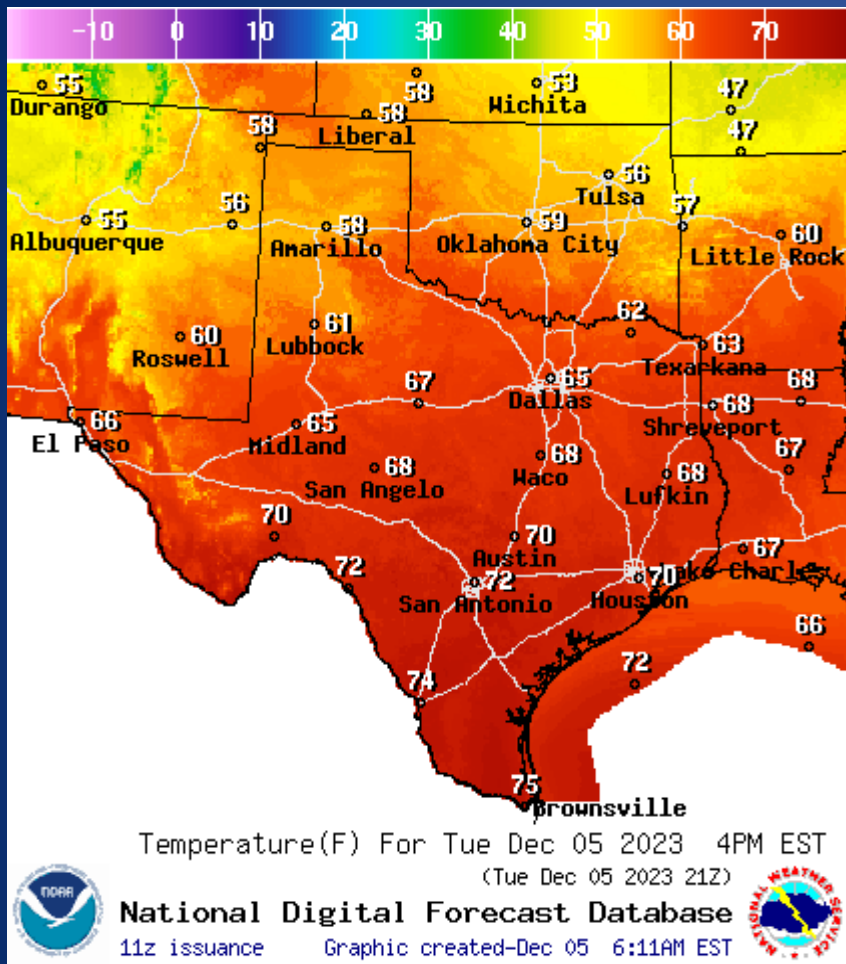

Weather Forecast

Highs