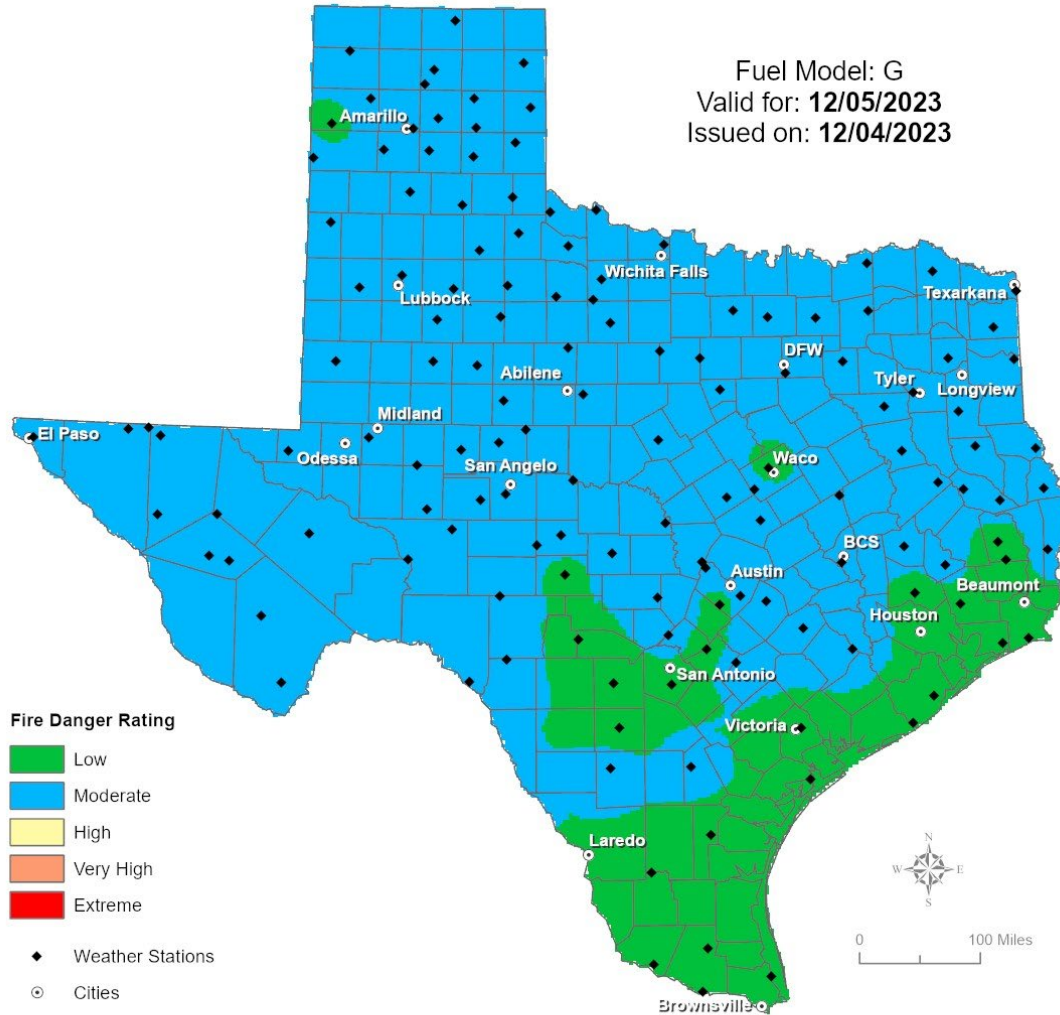

Fire Danger Forecast

Forecast Fire Danger

Fuel Model: G
Valid for: 12/05/2023
Issued on: 12/04/2023