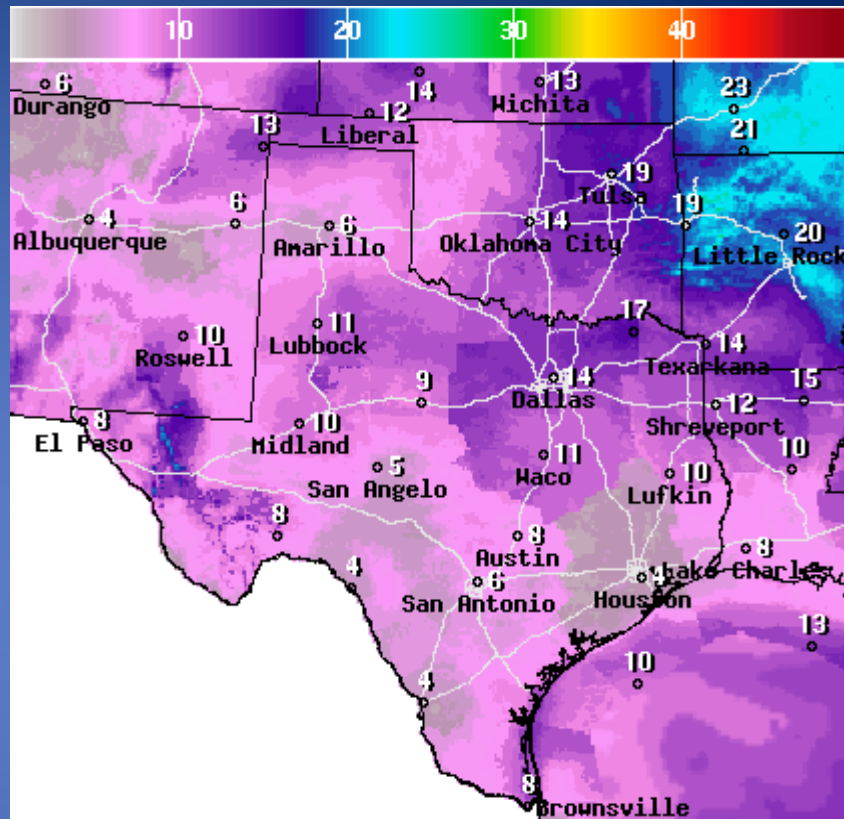

Wind Gust(Kts) Tue Dec 05 2023 4PM EST
(Tue Dec 05 2023 21Z)

National Digital Forecast Database

11z issuance Graphic created-Dec 05 6:18AM EST

Gusts

Hazardous Weather

Highlighted Area: FEMA Region 6

Last Updated: Dec 05 2023 0637 AM CST
Valid Until: Dec 06 2023 0600 AM CST