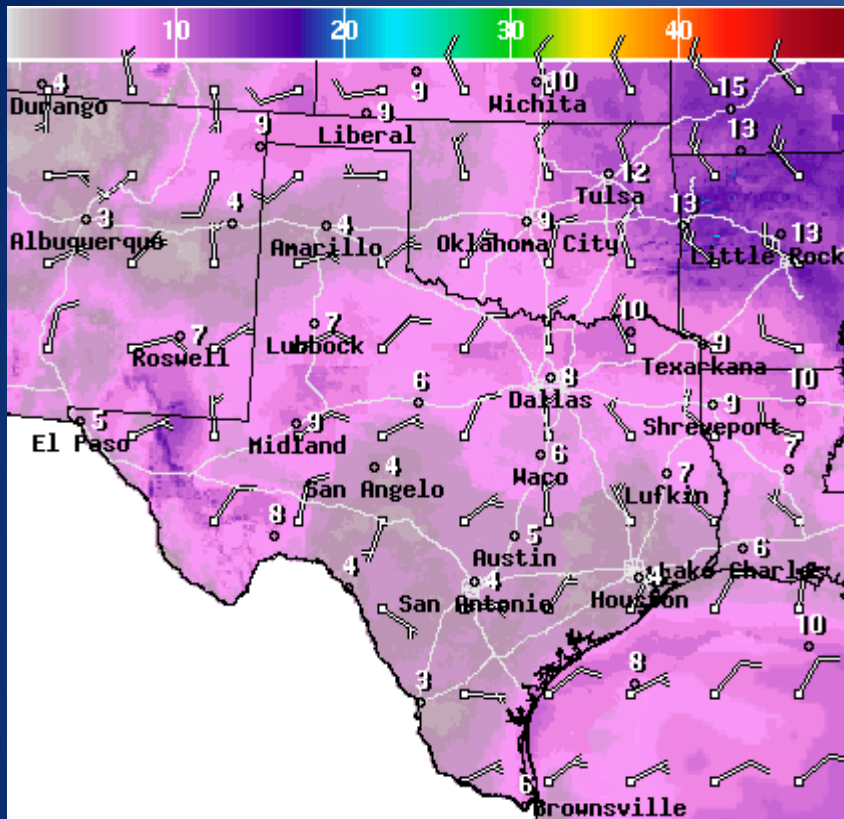

Weather Forecast

WindSpd(Kts) & WindDir For Tue Dec 05 2023 4PM EST
(Tue Dec 05 2023 21Z)

National Digital Forecast Database

11z issuance Graphic created-Dec 05 6:15AM EST

Wind Speeds