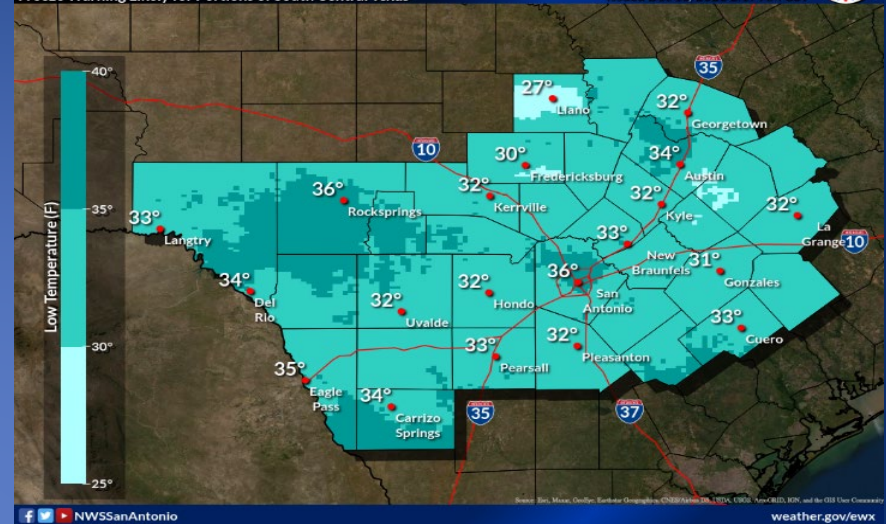

First Freeze for this Winter Season for Some Areas

Clear skies and light winds will allow for the coldest night so far this winter season. Some areas will get their first freeze with Freeze Warnings likely for those areas. Lows will range from the upper 20s to mid 30s. The urban cores of Austin and San Antonio, as well as, most of the Edwards Plateau will remain above freezing.