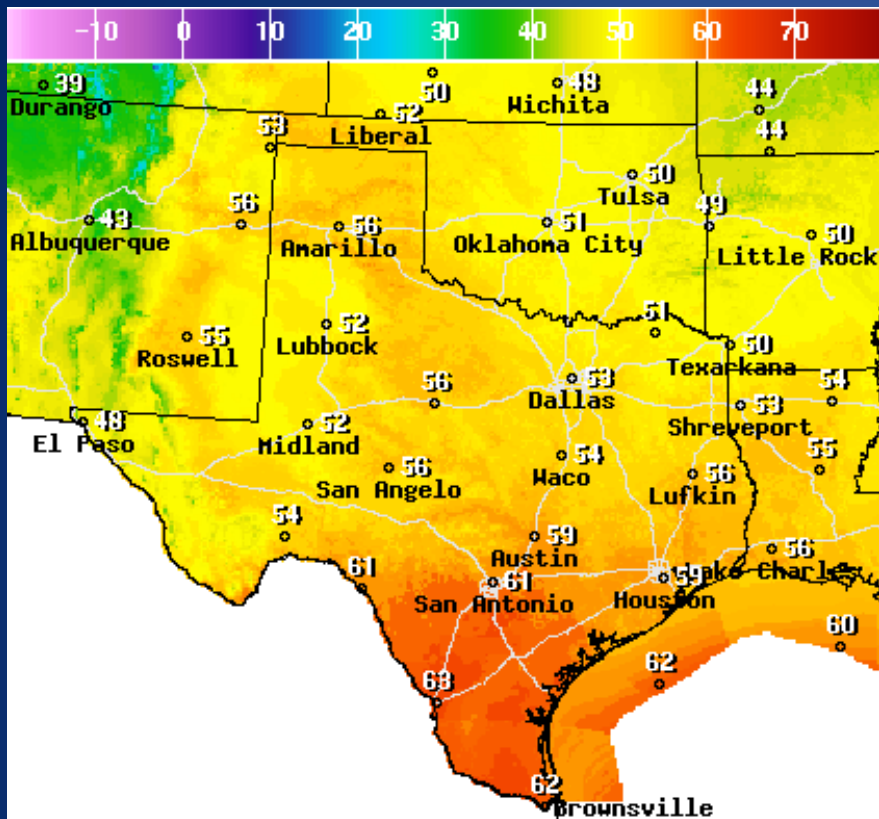

Weather Forecast

Temperature(F) For Sun Dec 10 2023 4PM EST
(Sun Dec 10 2023 21Z)

National Digital Forecast Database

13z issuance Graphic created-Dec 10 8:11AM EST

Highs