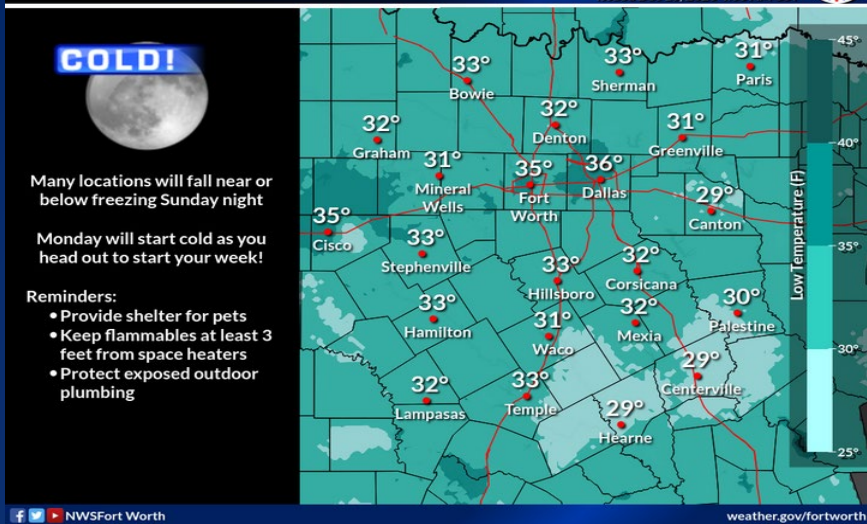

Hazardous Weather

Cold Sunday Night

Cold nights are expected this weekend, with temperatures falling to near or below freezing across much of the region again Sunday night.