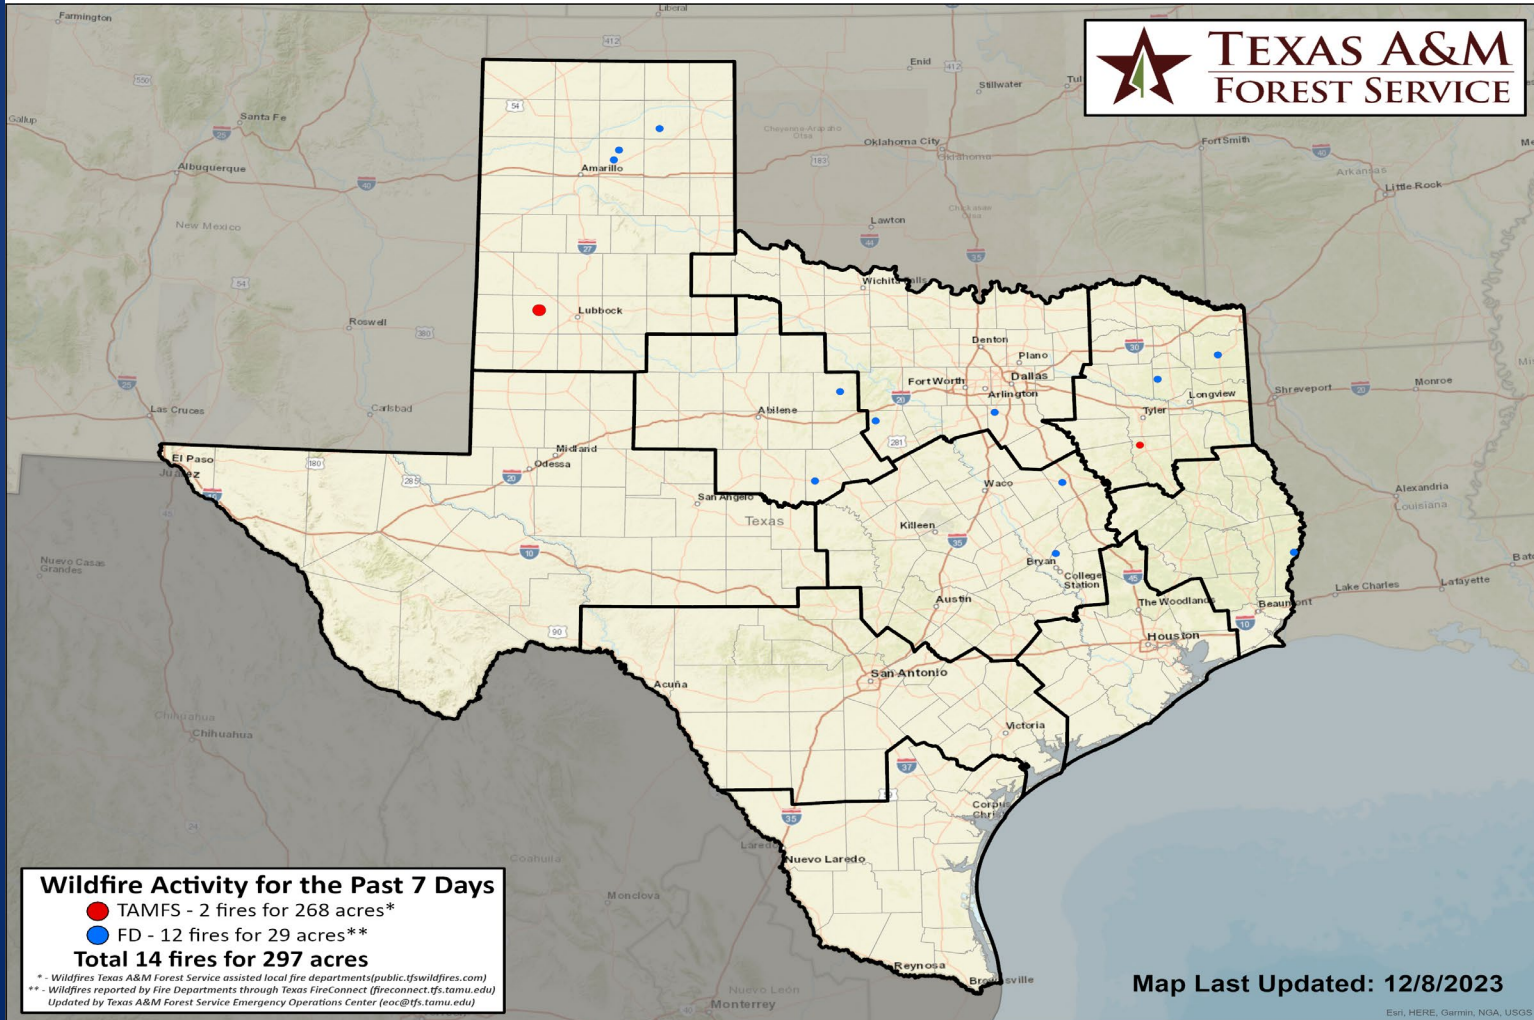

Fire Activity (*Last 24 Hours)

Report of 1,226 (no change) fires and 142,167 (no change) acres have been burned this year. There are 66 (no change) counties with burn bans. The Keetch-Byram Drought Index list contains 33 (no change) counties with an average over 400.