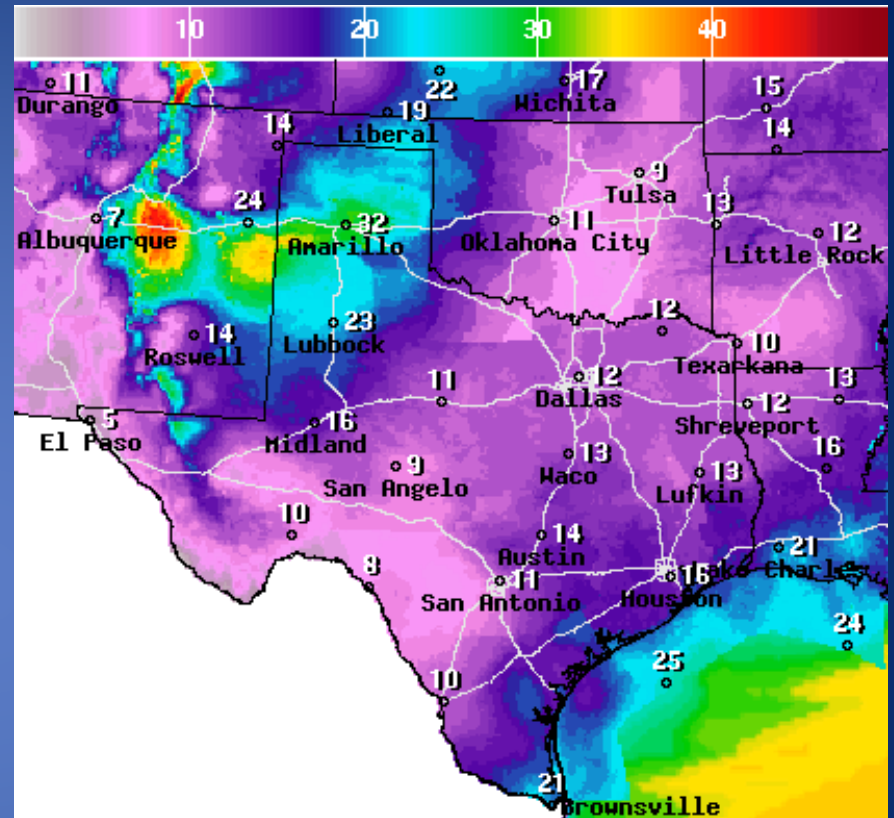

Wind Gust(Kts) Sun Dec 10 2023 4PM EST
(Sun Dec 10 2023 21Z)

National Digital Forecast Database

13z issuance Graphic created-Dec 10 8:24AM EST

Gusts