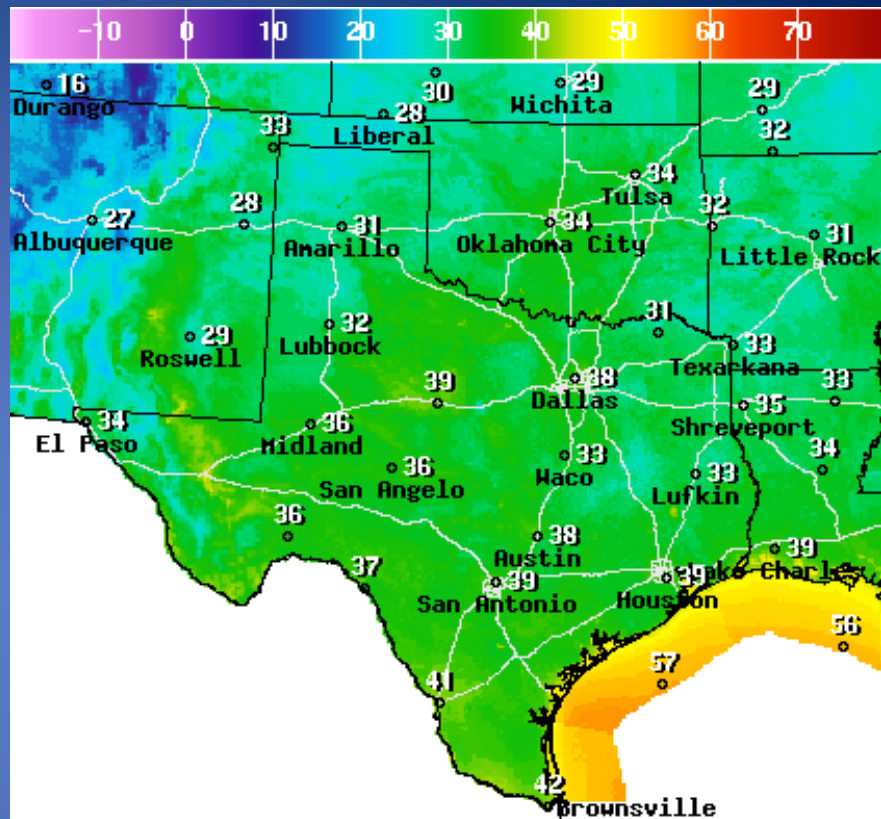

Temperature(F) For Mon Dec 11 2023 4AM EST
(Mon Dec 11 2023 09Z)

National Digital Forecast Database

13z issuance Graphic created-Dec 10 8:11AM EST

Lows