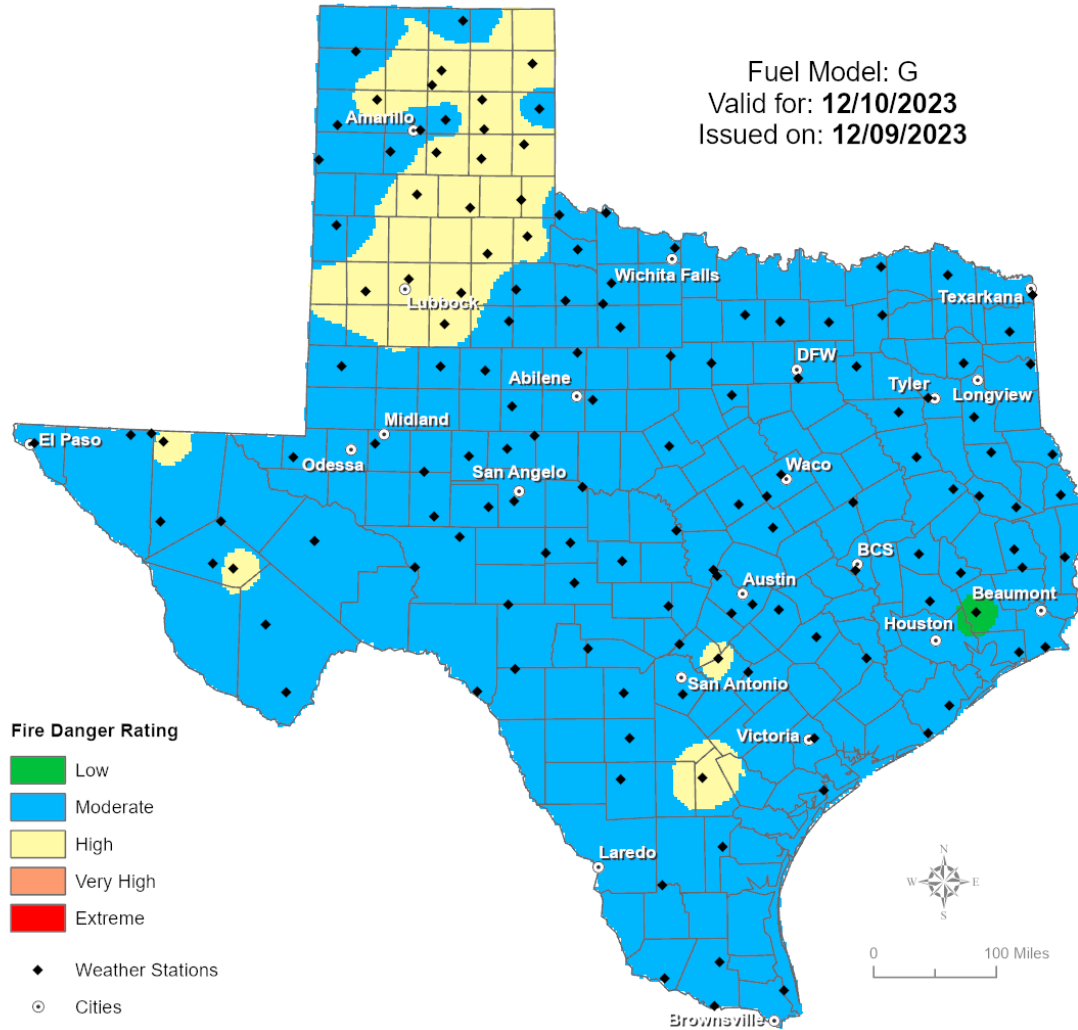

Fire Danger Forecast

Forecast Fire Danger