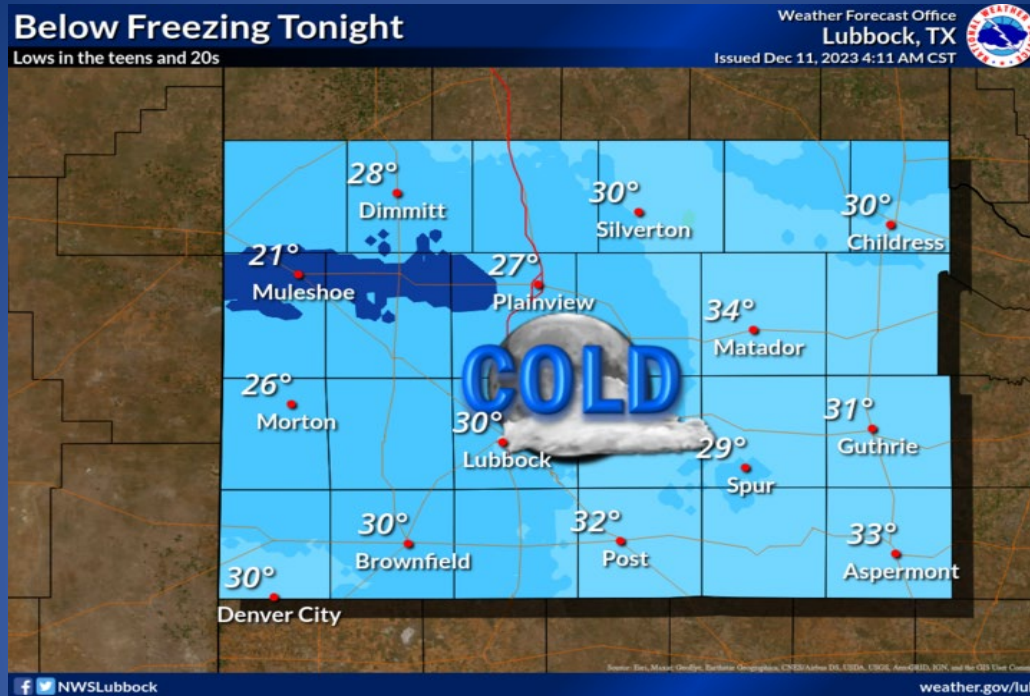

Gusts

Hazardous Weather

Highlighted Area: FEMA Region 6

Last Updated: Dec 11 2023 0629 AM CST
Valid Until: Dec 12 2023 0600 AM CST

Severe Weather Outlook Monday, December 11, 2023

Hazardous Weather

A mostly clear and pleasant night is expected with light winds and temperatures below freezing for most locations.

Weather Warnings/Advisories Issued

DATE	WARNING TYPE	LOCATION
12/10/23	Freeze Warning	Atascosa, Austin, Bandera, Bastrop, Bexar, Blanco, Burnet, Caldwell, Colorado, Comal, DeWitt, Fayette, Frio, Gillespie, Gonzales, Guadalupe, Hays, Karnes, Kendall, Llano, Lavaca, Lee, Live Oak, Medina, McMullen, Montgomery, Real, Travis, Uvalde, Waller, Washington, Williamson, Wilson and Zavala Counties
12/11/23	Freeze Warning	Bee, Dimmit, Goliad, Kinney, Maverick, Refugio, San Patricio and Victoria Counties