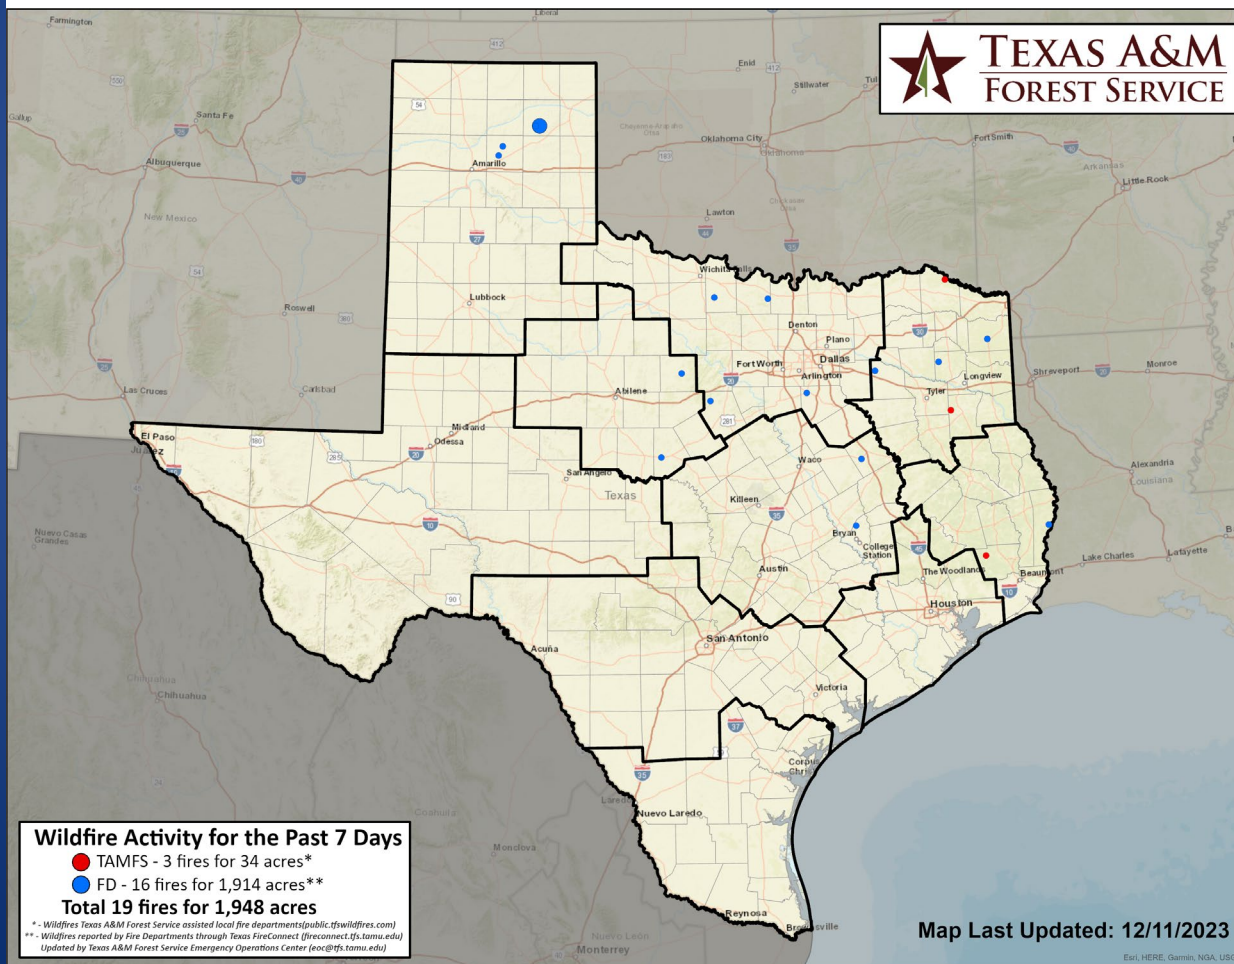

Keetch-Byram Drought Index

(4 km x 4 km resolution)

Estimated for
12/10/2023

Fire Activity (*Last 24 Hours)

Report of 1,226 (no change) fires and 142,167 (no change) acres have been burned this year. There are 66 (no change) counties with burn bans. The Keetch-Byram Drought Index list contains 33 (no change) counties with an average over 400.