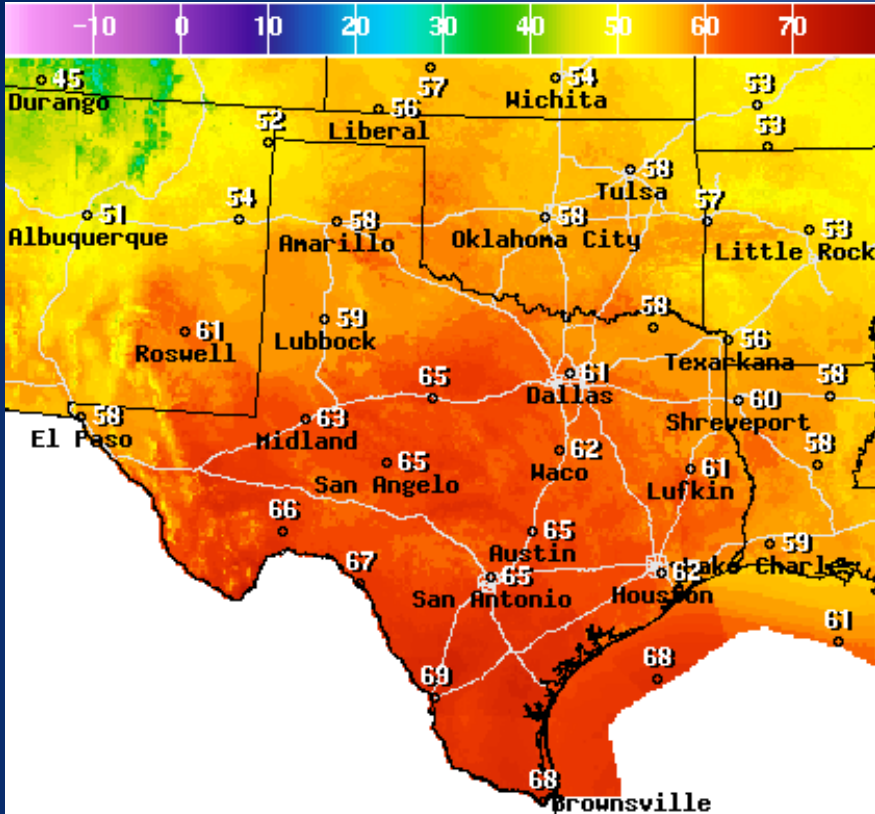

Weather Forecast

Temperature(F) For Mon Dec 11 2023 4PM EST
(Mon Dec 11 2023 21Z)

National Digital Forecast Database

13z issuance Graphic created-Dec 11 8:11AM EST

Highs