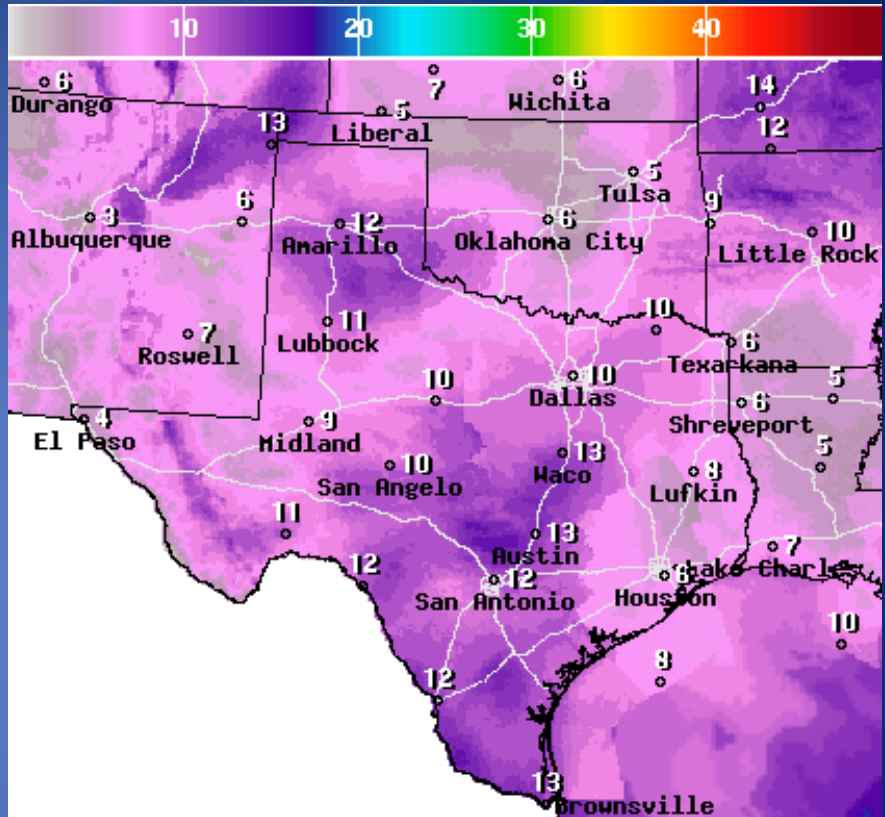

Wind Gust(Kts) Mon Dec 11 2023 4PM EST
(Mon Dec 11 2023 21Z)
National Digital Forecast Database
12z issuance   Graphic created-Dec 11 7:56AM EST

Gusts