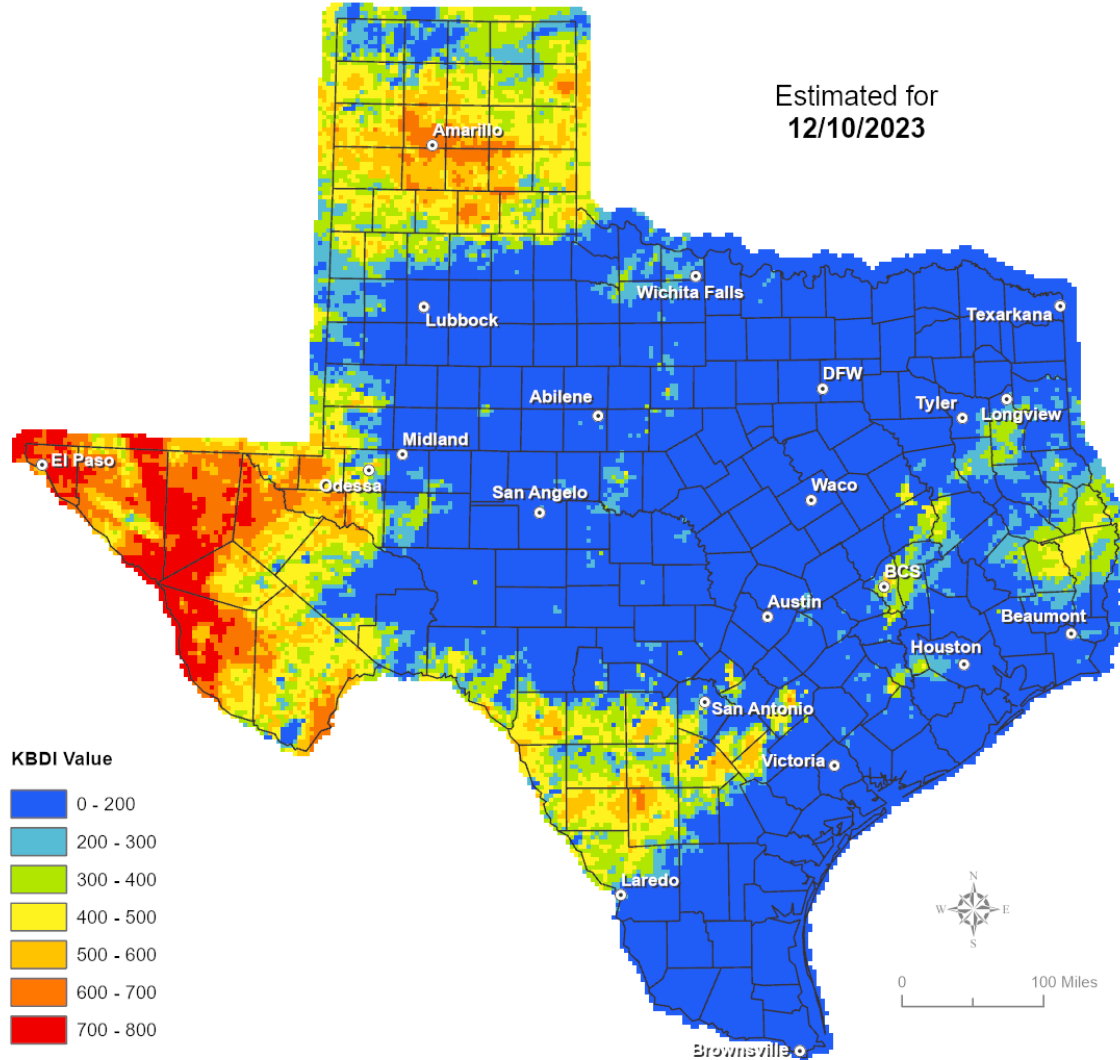

Keetch-Byram Drought Index

(4 km x 4 km resolution)

Estimated for
12/10/2023

Fire Activity (*Last 24 Hours)

Report of 1,226 (no change) fires and 142,167 (no change) acres have been burned this year. There are 66 (no change) counties with burn bans. The Keetch-Byram Drought Index list contains 33 (no change) counties with an average over 400.