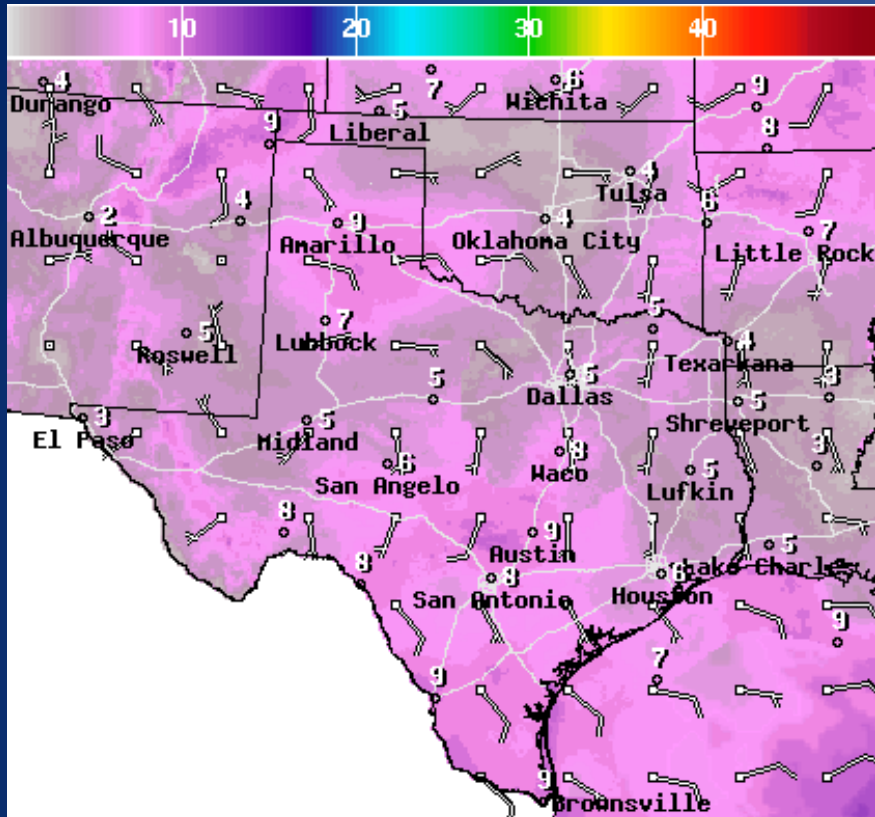

Weather Forecast

WindSpd(Kts) & WindDir For Mon Dec 11 2023 4PM EST
(Mon Dec 11 2023 21Z)
National Digital Forecast Database
12z issuance   Graphic created-Dec 11 7:52AM EST

Wind Speeds