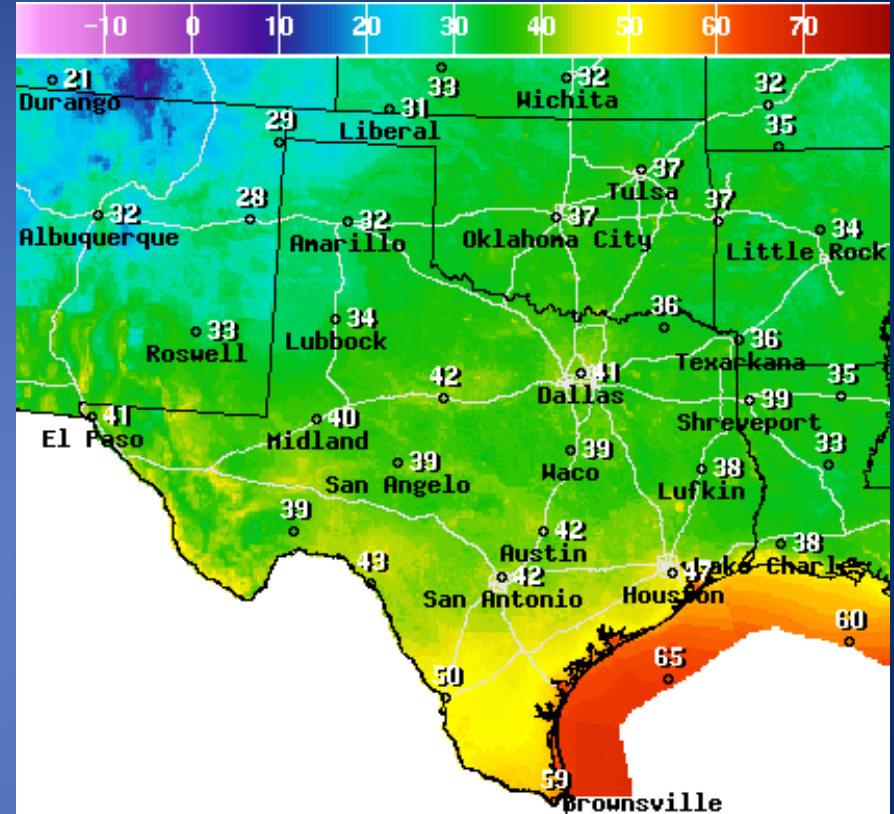

Temperature(F) For Tue Dec 12 2023 4AM EST
(Tue Dec 12 2023 09Z)

National Digital Forecast Database

12z issuance Graphic created-Dec 11 7:45AM EST

Lows