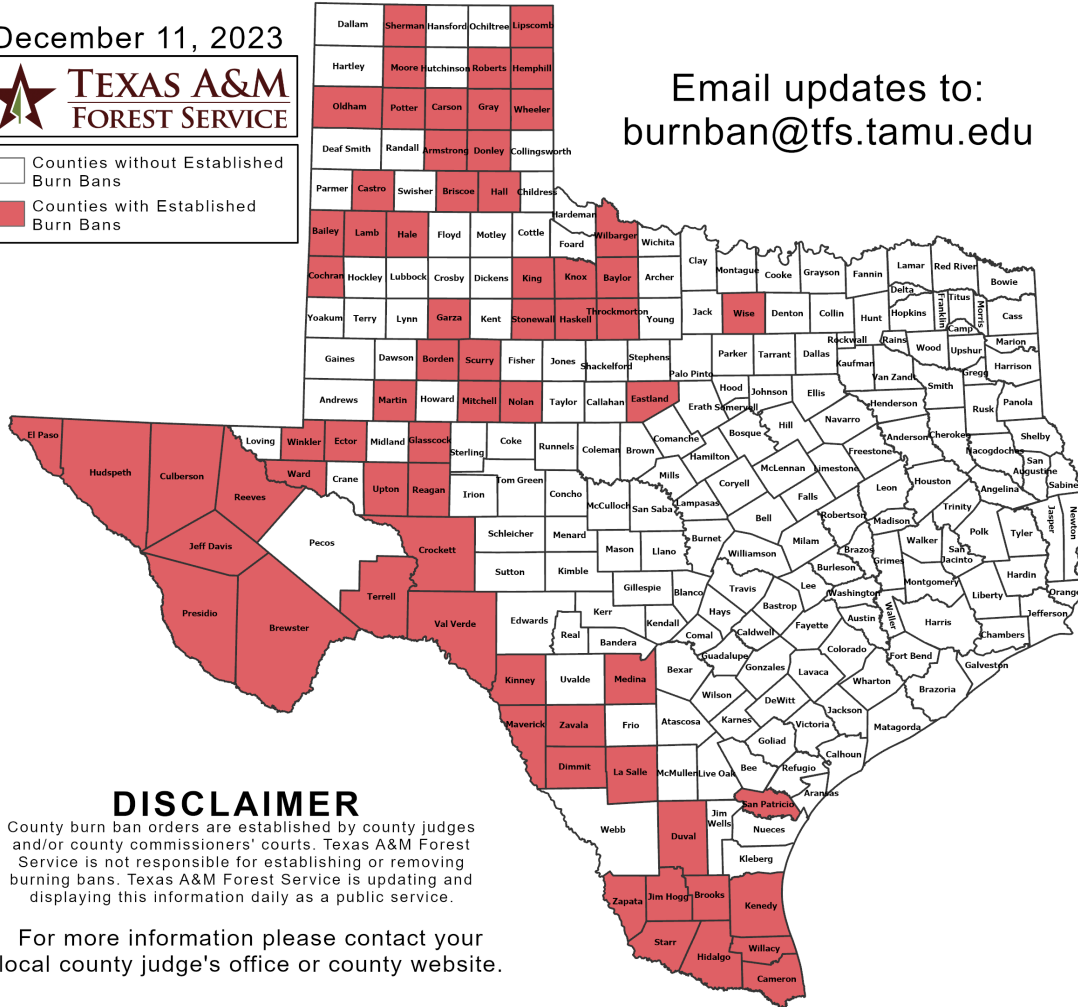

Weather Warnings/Advisories Issued

DATE	WARNING TYPE	LOCATION
12/10/23	Freeze Warning	Atascosa, Austin, Bandera, Bastrop, Bexar, Blanco, Burnet, Caldwell, Colorado, Comal, DeWitt, Fayette, Frio, Gillespie, Gonzales, Guadalupe, Hays, Karnes, Kendall, Llano, Lavaca, Lee, Live Oak, Medina, McMullen, Montgomery, Real, Travis, Uvalde, Waller, Washington, Williamson, Wilson and Zavala Counties
12/11/23	Freeze Warning	Bee, Dimmit, Goliad, Kinney, Maverick, Refugio, San Patricio and Victoria Counties

Fire Danger Forecast

Forecast Fire Danger

Fuel Model: G
Valid for: 12/11/2023
Issued on: 12/10/2023

Fire Danger Rating

- Low
- Moderate
- High
- Very High
- Extreme

- Weather Stations
- Cities

Burn Ban

OUTDOOR BURN BANS

December 11, 2023

Counties without Established Burn Bans
 Counties with Established Burn Bans

Email updates to:
burnban@tfs.tamu.edu

Counties with Burn Bans: 66

- Armstrong
- Bailey
- Baylor
- Borden
- Brewster
- Briscoe
- Brooks
- Cameron
- Carson
- Castro
- Cochran
- Crockett
- Culberson
- Dimmit
- Donley
- Duval
- Eastland
- Ector
- El Paso
- Garza
- Glasscock
- Gray
- Hale
- Hall
- Haskell
- Hemphill
- Hidalgo
- Hudspeth
- Jeff Davis
- Jim Hogg
- Kenedy
- King
- Kinney
- Knox
- Lamb
- La Salle
- Lipscomb
- Martin
- Maverick
- Medina
- Mitchell
- Moore
- Nolan
- Oldham
- Potter
- Presidio
- Reagan
- Reeves
- Roberts
- San Patricio
- Scurry
- Sherman
- Starr
- Stonewall
- Terrell
- Throckmorton
- Upton
- Val Verde
- Ward
- Wheeler
- Wilbarger
- Willacy
- Winkler
- Wise
- Zapata
- Zavala