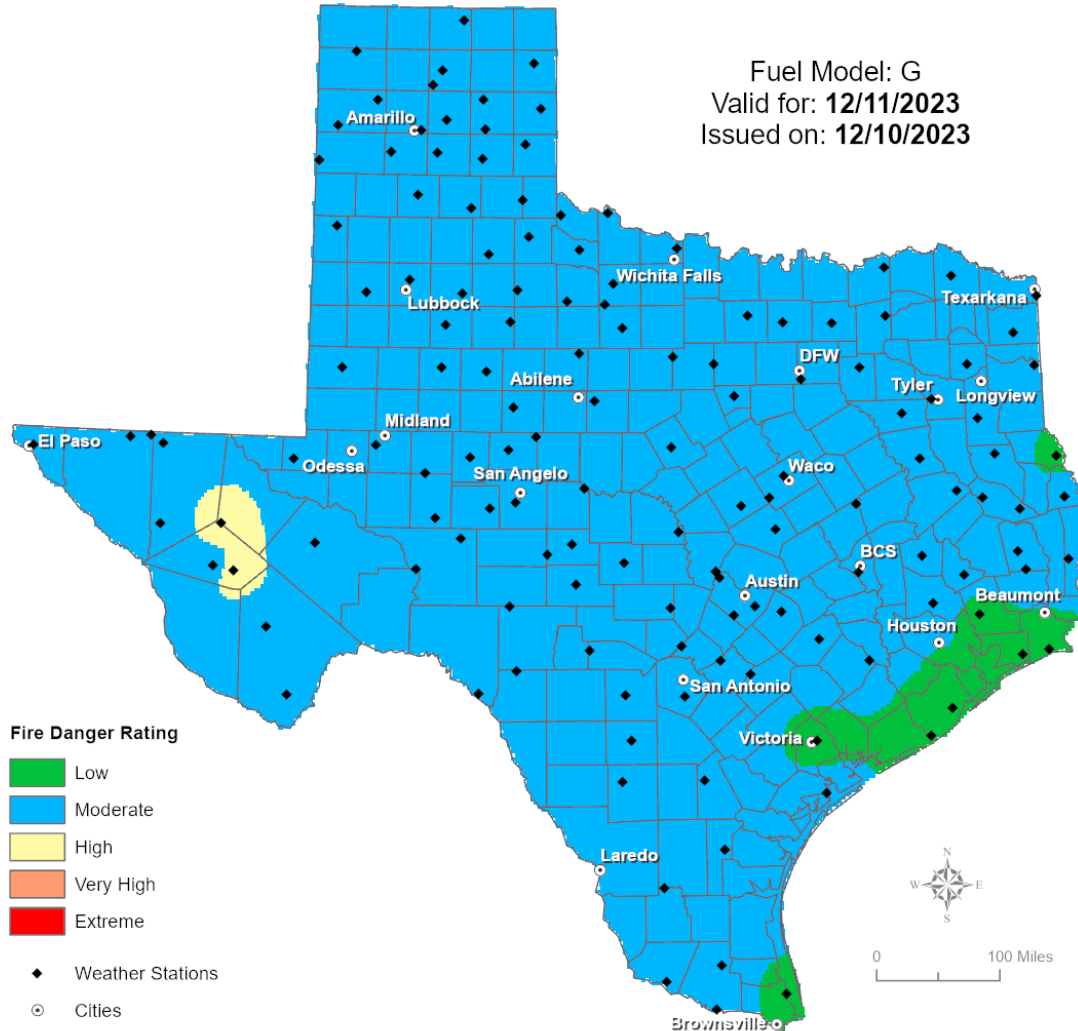

Fire Danger Forecast

Forecast Fire Danger

Fuel Model: G
Valid for: 12/11/2023
Issued on: 12/10/2023

Fire Danger Rating

- Low
- Moderate
- High
- Very High
- Extreme

- Weather Stations
- Cities