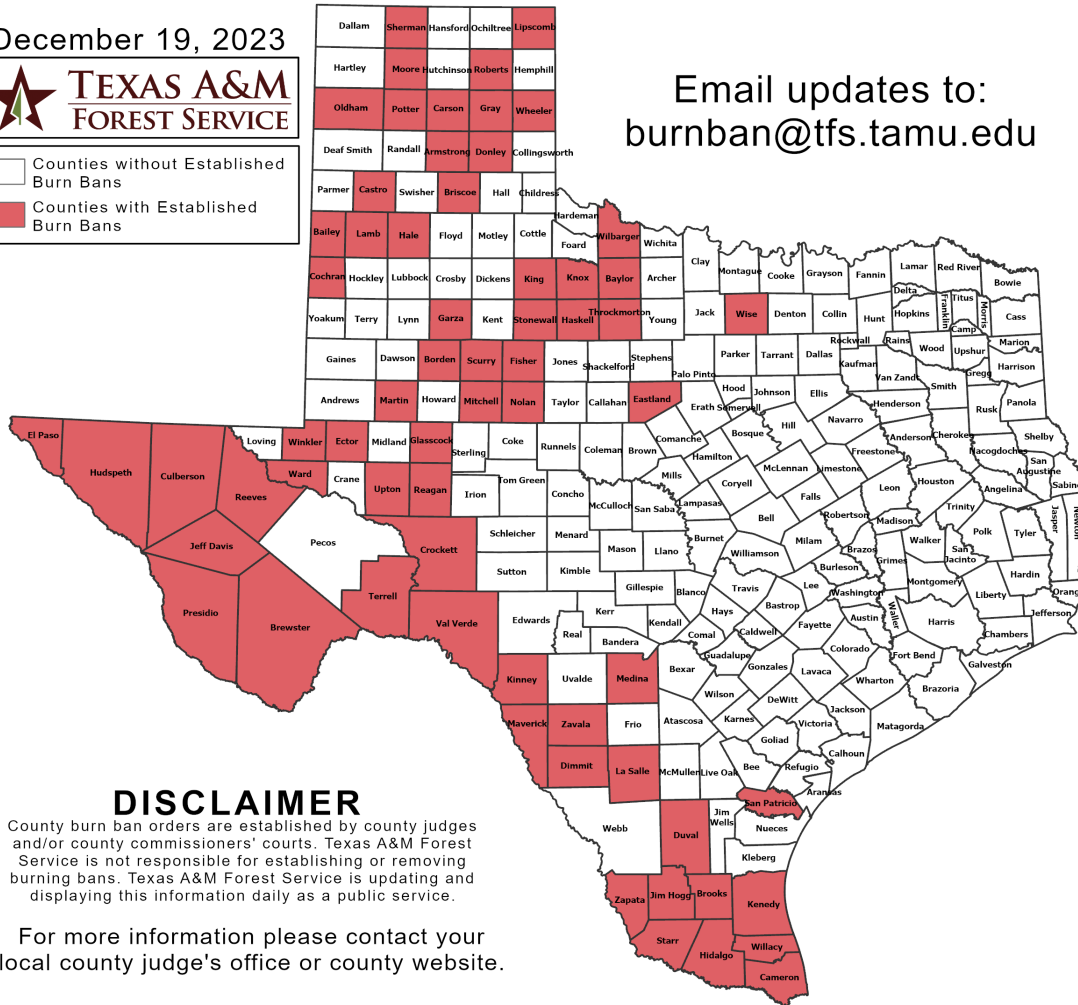

Hazardous Weather

Highlighted Area: FEMA Region 6

Last Updated: Dec 19 2023 0655 AM CST
Valid Until: Dec 20 2023 0600 AM CST

Severe Weather Outlook Tuesday, December 19, 2023

Fire Danger Forecast

Forecast Fire Danger

Fuel Model: G
Valid for: 12/19/2023
Issued on: 12/18/2023

Burn Ban

OUTDOOR BURN BANS

December 19, 2023

Counties without Established Burn Bans
 Counties with Established Burn Bans

Email updates to:
burnban@tfs.tamu.edu