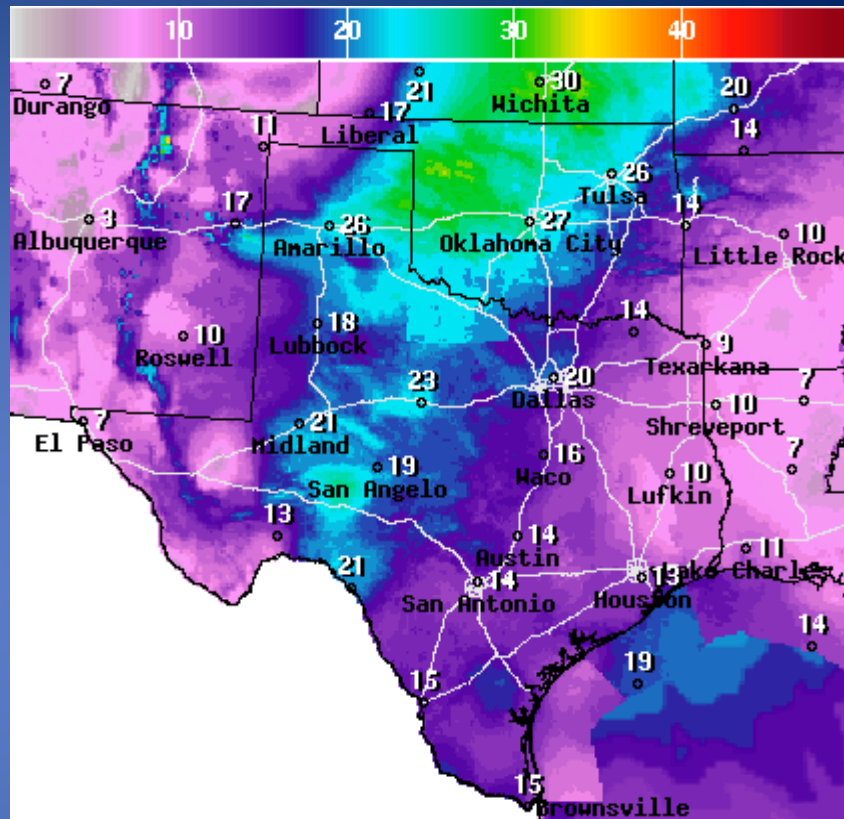

Wind Gust(Kts) Tue Dec 19 2023 4PM EST
(Tue Dec 19 2023 21Z)

National Digital Forecast Database

12z issuance Graphic created-Dec 19 8:00AM EST

Gusts