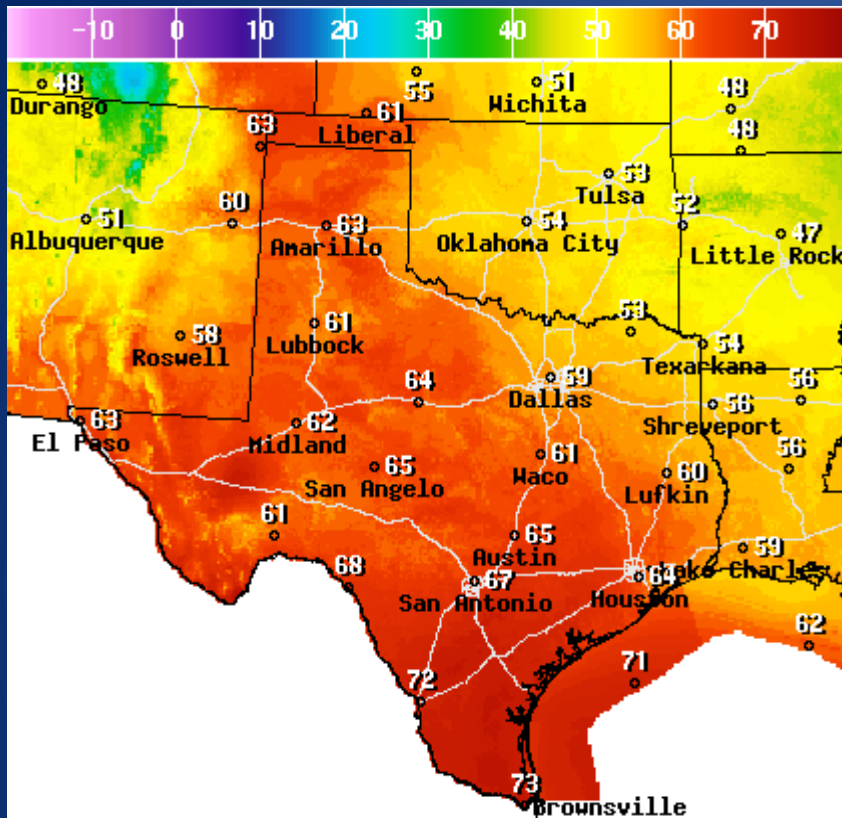

Weather Forecast

Temperature(F) For Tue Dec 19 2023 4PM EST
(Tue Dec 19 2023 21Z)

National Digital Forecast Database

13z issuance Graphic created-Dec 19 8:11AM EST

Highs