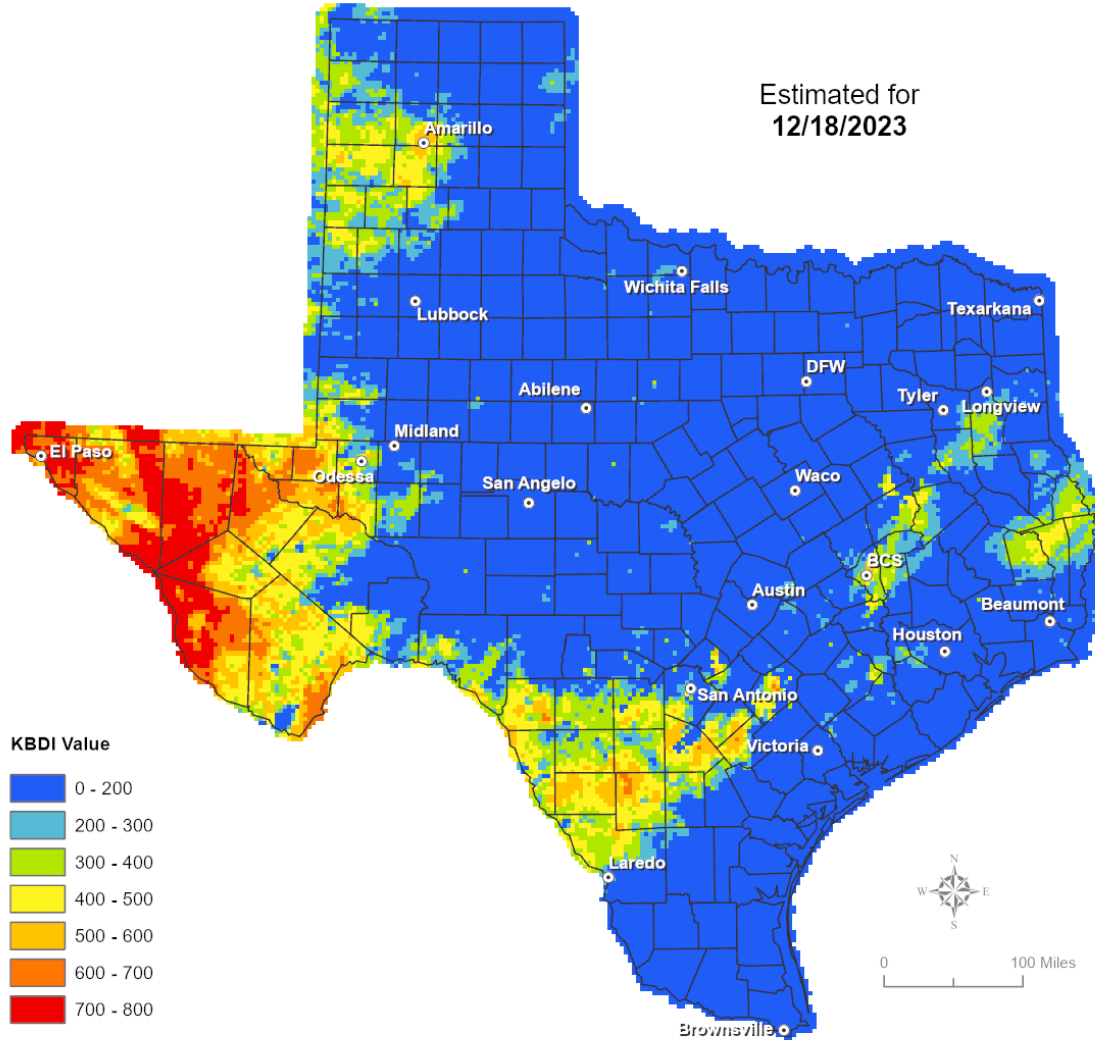

Keetch-Byram Drought Index

Keetch-Byram Drought Index

(4 km x 4 km resolution)

Estimated for
12/18/2023