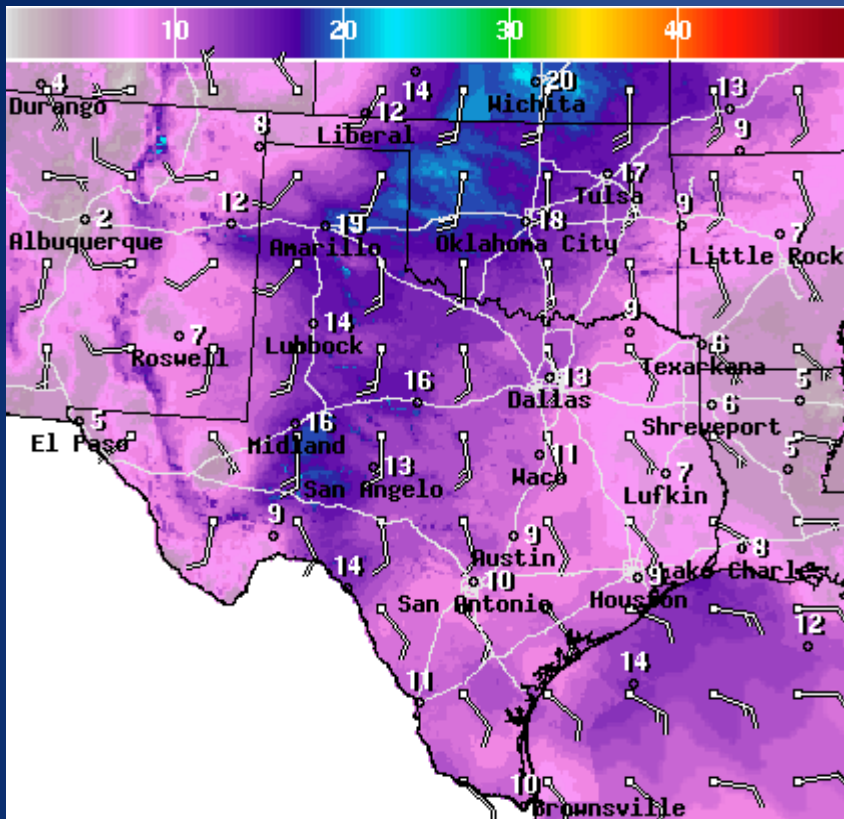

Weather Forecast

WindSpd(Kts) & WindDir For Tue Dec 19 2023 4PM EST
(Tue Dec 19 2023 21Z)

National Digital Forecast Database

10z issuance Graphic created-Dec 19 5:22AM EST

Wind Speeds