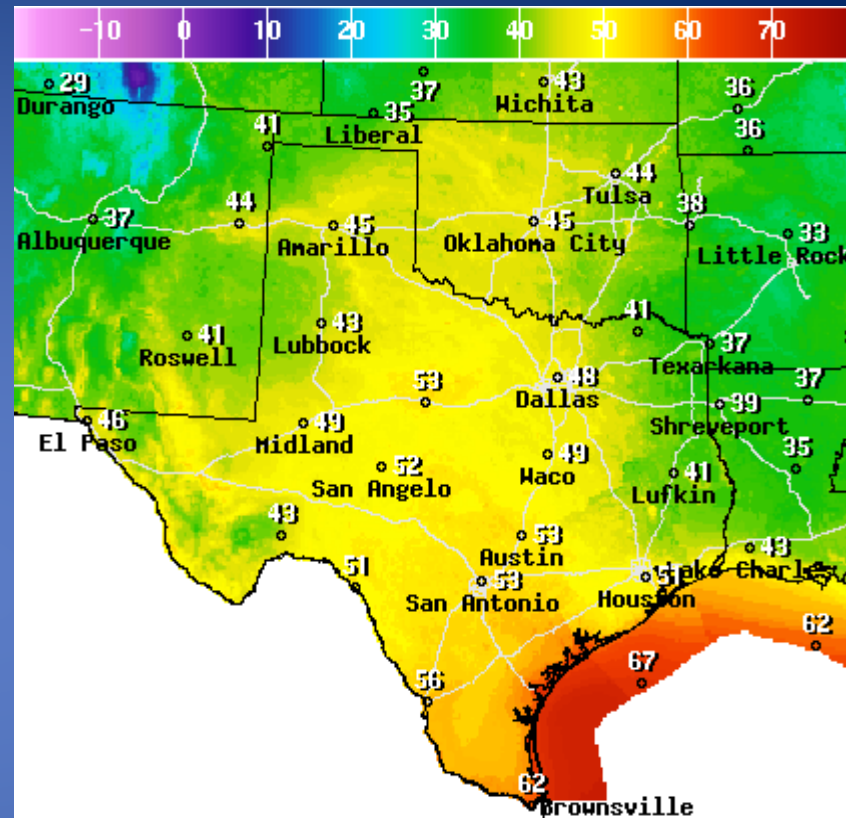

Weather Forecast

Temperature(F) For Tue Dec 19 2023 4PM EST
(Tue Dec 19 2023 21Z)

National Digital Forecast Database

13z issuance Graphic created-Dec 19 8:11AM EST

Highs

Temperature(F) For Wed Dec 20 2023 4AM EST
(Wed Dec 20 2023 09Z)