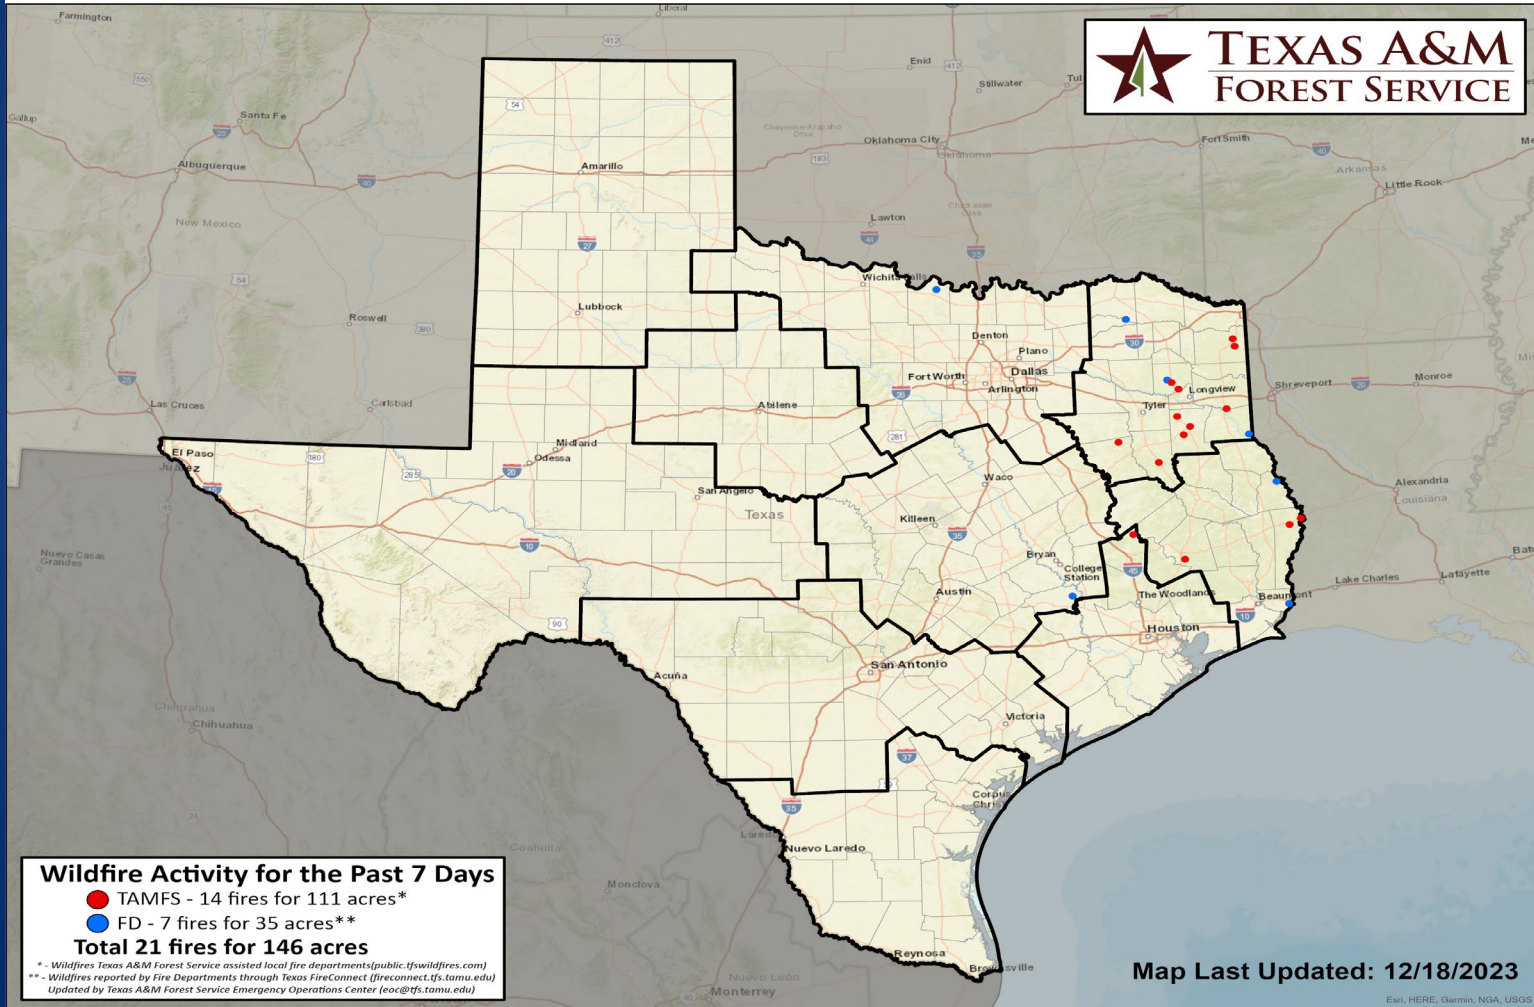

Keetch-Byram Drought Index

(4 km x 4 km resolution)

Estimated for
12/18/2023

Fire Activity (*Last 24 Hours)

Report of 1,243 (+4) fires and 142,304 (+20) acres have been burned this year. There are 65 (-2) counties with burn bans. The Keetch-Byram Drought Index list contains 16 (no change) counties with an average over 400.