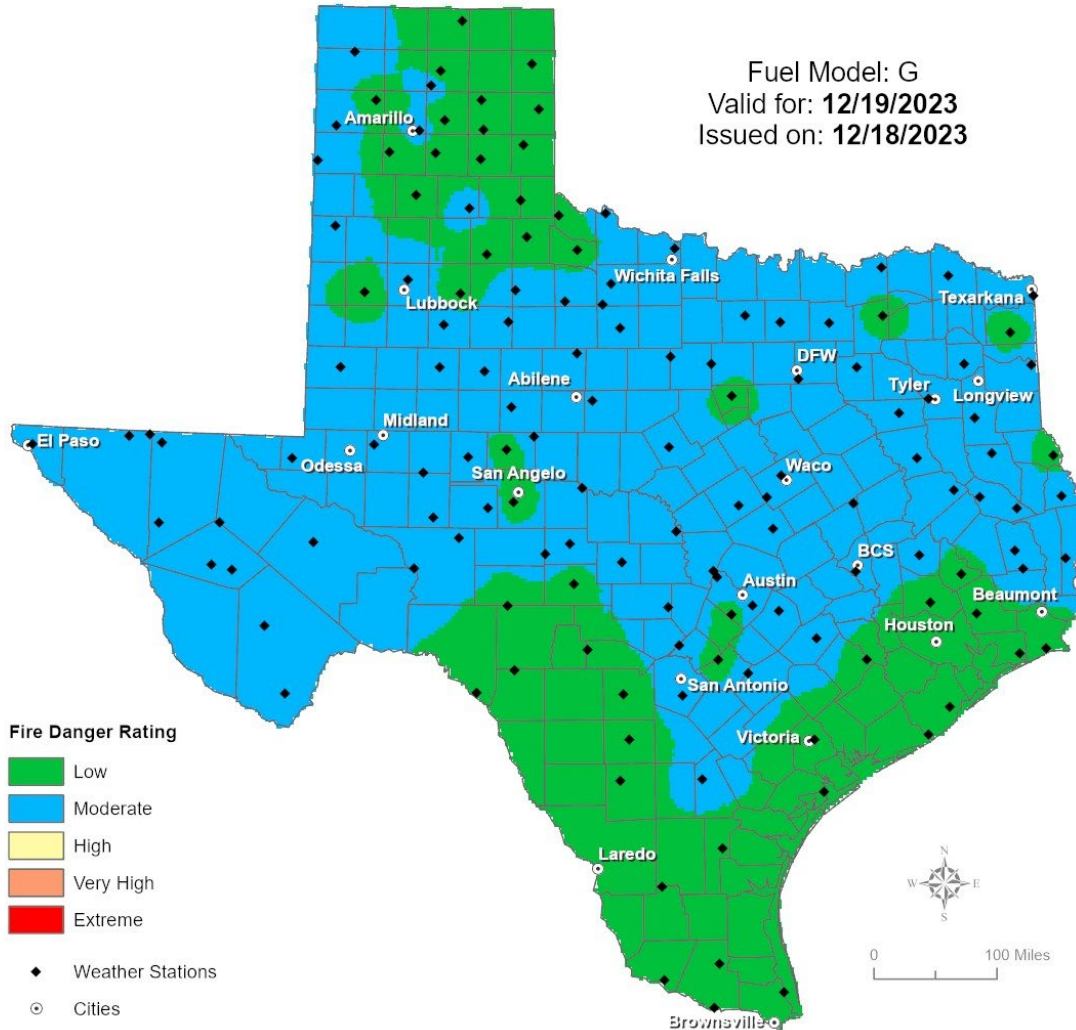

Fire Danger Forecast

Forecast Fire Danger

Fuel Model: G
Valid for: 12/19/2023
Issued on: 12/18/2023