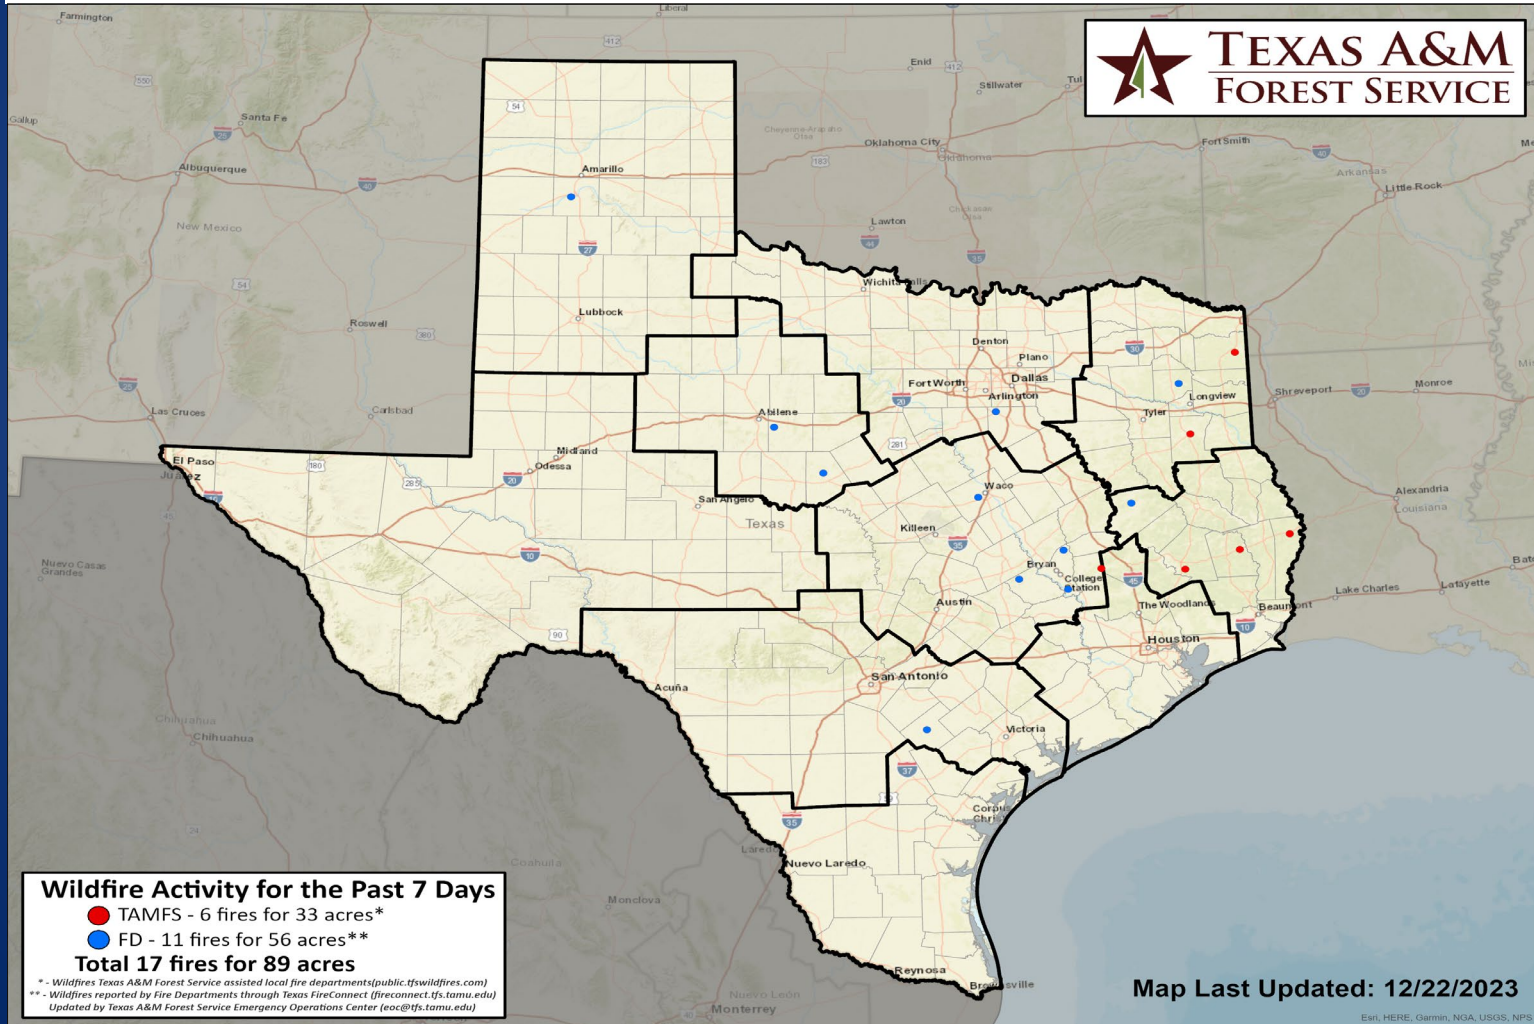

Keetch-Byram Drought Index

(4 km x 4 km resolution)

Estimated for
12/23/2023

Fire Activity (*Last 24 Hours)

Report of 1,245 (no change) fires and 142,316 (no change) acres have been burned this year. There are 65 (no change) counties with burn bans. The Keetch-Byram Drought Index list contains 16 (+1) counties with an average over 400.