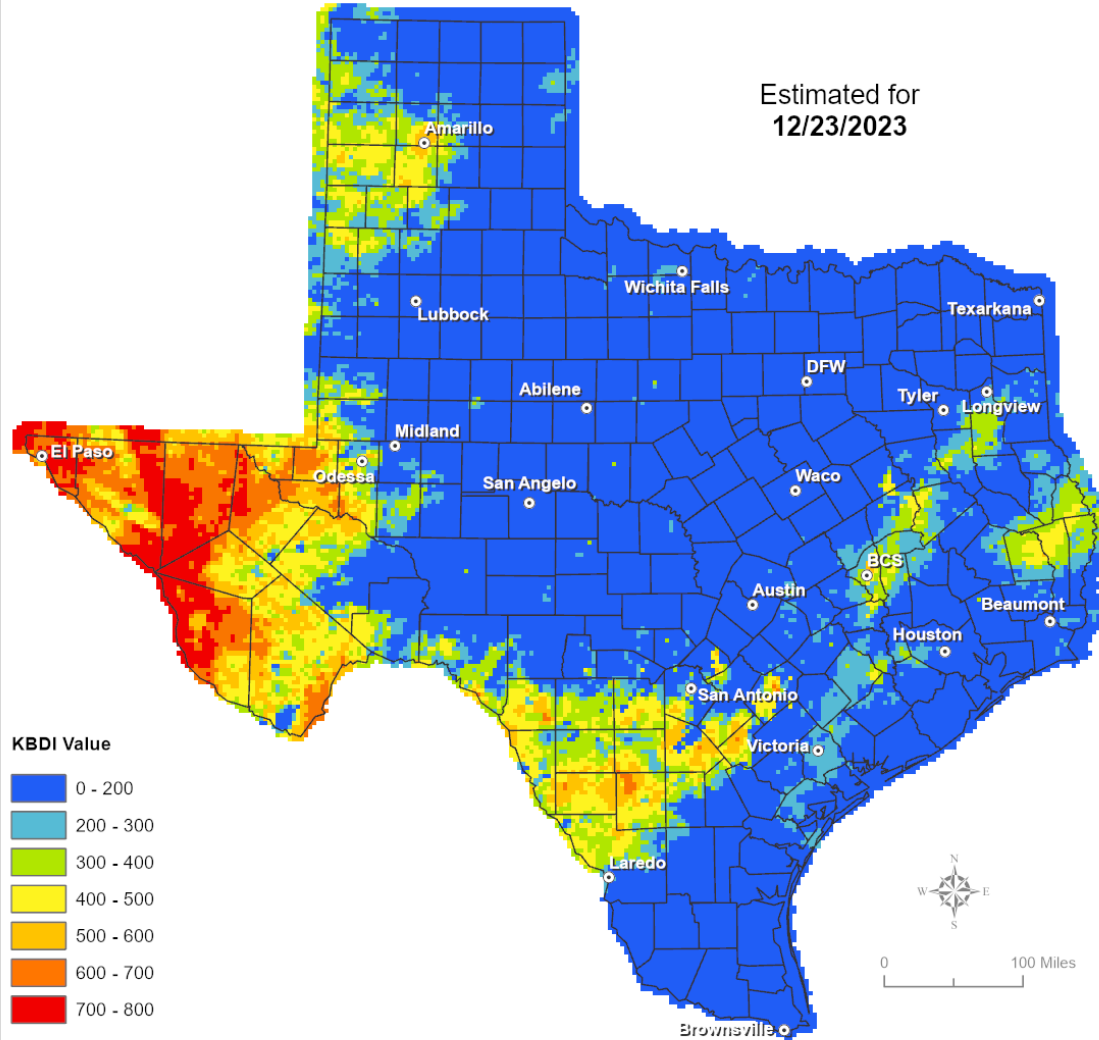

Keetch-Byram Drought Index

Keetch-Byram Drought Index

(4 km x 4 km resolution)

Estimated for
12/23/2023