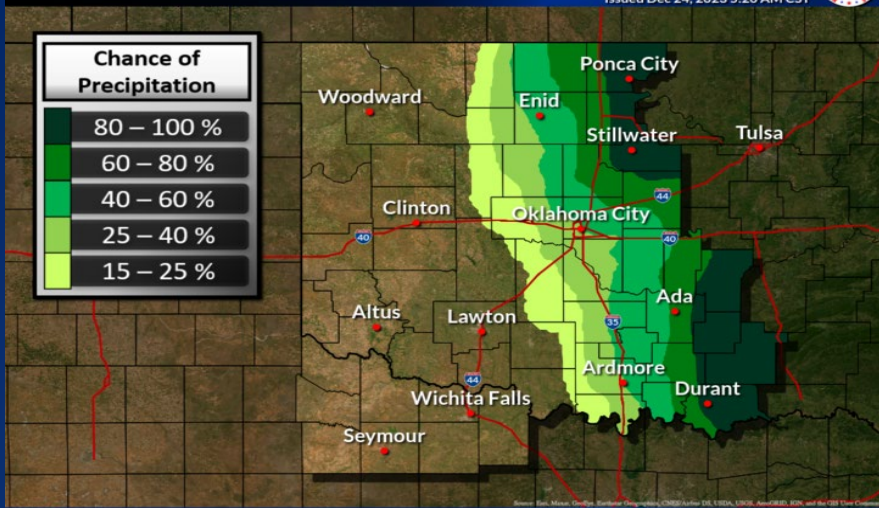

Hazardous Weather

Highlighted Area: FEMA Region 6

Last Updated: Dec 24 2023 0630 AM CST
Valid Until: Dec 25 2023 0600 AM CST

Severe Weather Outlook Sunday, December 24, 2023

Hazardous Weather

Rain Chances Sunday Afternoon/Evening

Weather Forecast Office
Norman, OK
Issued Dec 24, 2023 5:20 AM CST

A few strong to severe storms could affect parts of western OK and western north TX late this evening.

Rain Timing Through Today

Weather Forecast Office
Fort Worth, TX
Issued December 24, 2023 2:29 AM CT

Showers and isolated storms will continue today before gradually ending from west to east this afternoon. Minor street flooding is possible, especially during the morning, so use extra caution if you are on the roads this holiday weekend.