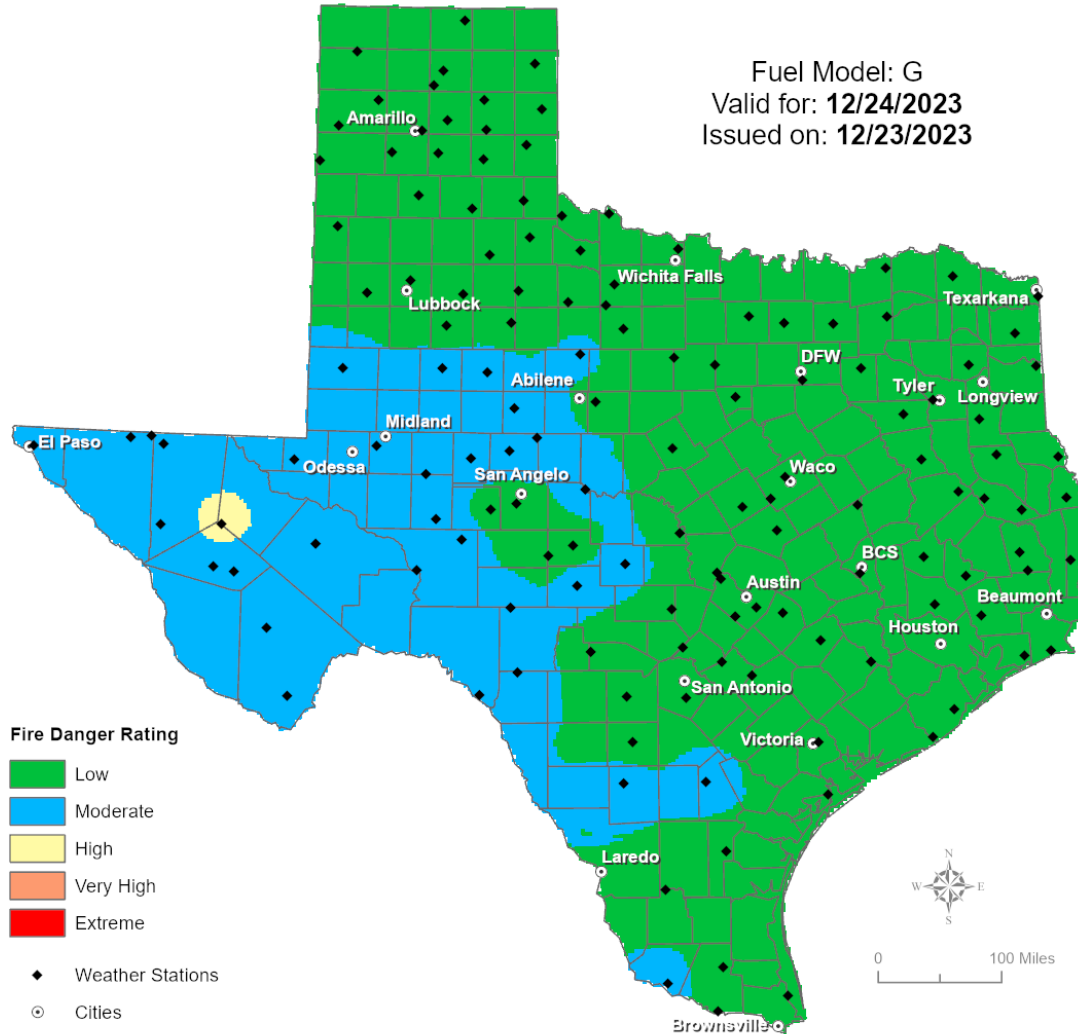

Fire Danger Forecast

Forecast Fire Danger

Fuel Model: G
Valid for: 12/24/2023
Issued on: 12/23/2023