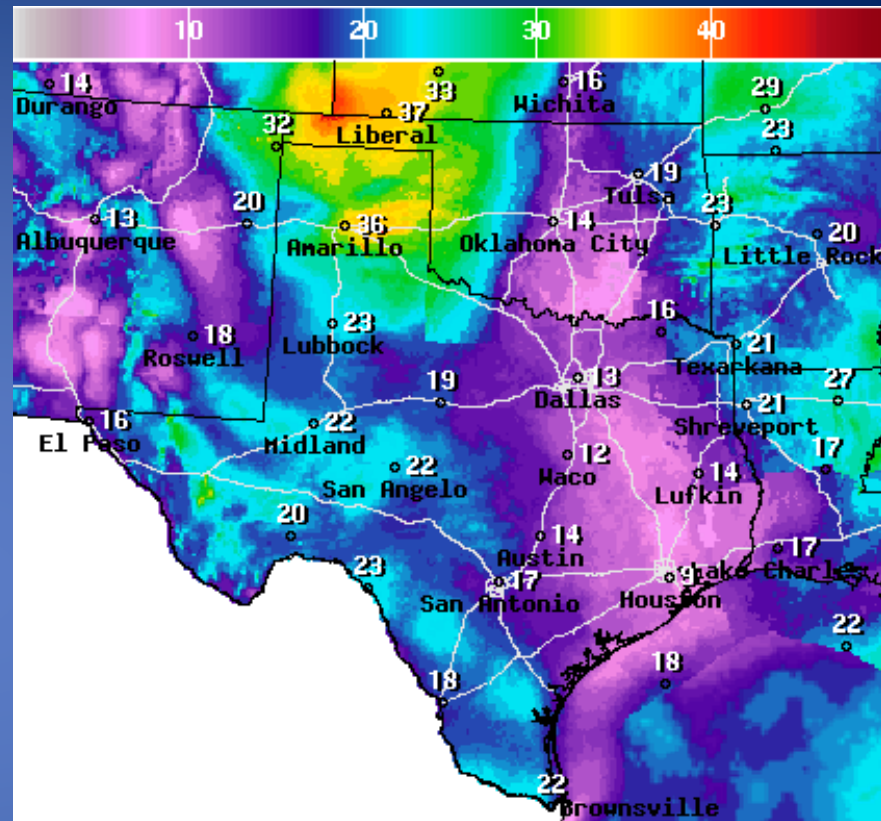

Wind Gust(Kts) Sun Dec 24 2023 4PM EST
(Sun Dec 24 2023 21Z)

National Digital Forecast Database

12z issuance Graphic created-Dec 24 7:55AM EST

Gusts