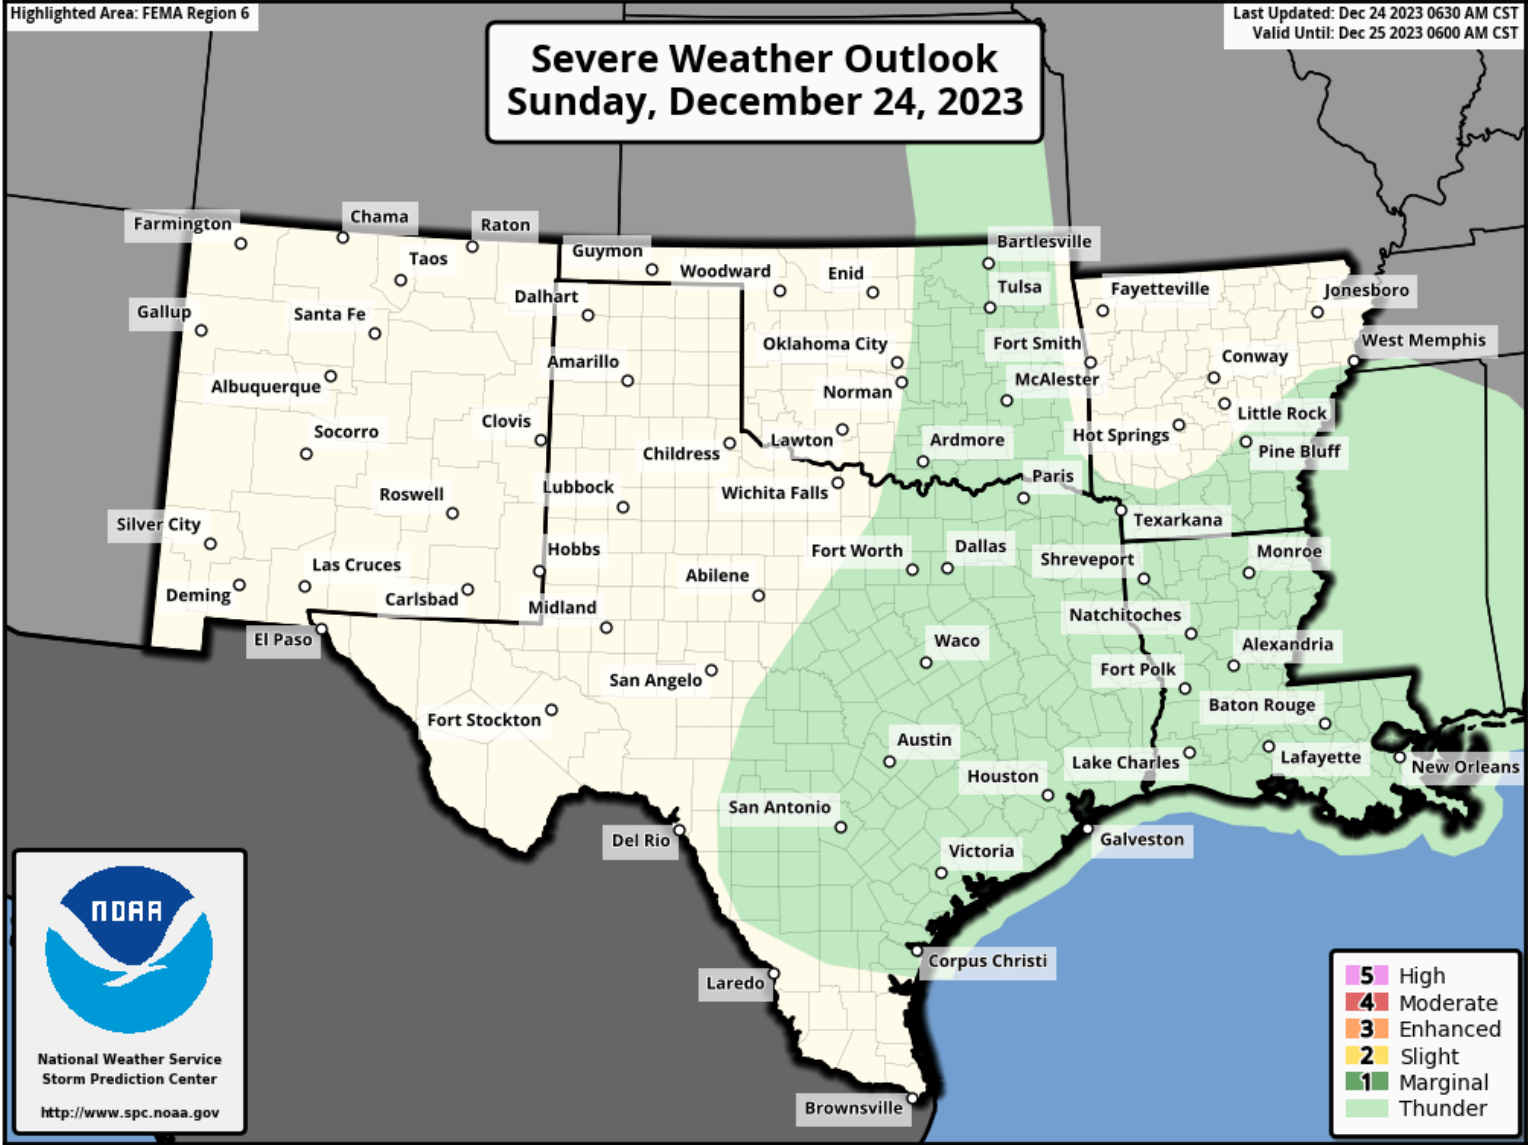

Hazardous Weather

Highlighted Area: FEMA Region 6

Last Updated: Dec 24 2023 0630 AM CST
Valid Until: Dec 25 2023 0600 AM CST

Severe Weather Outlook Sunday, December 24, 2023

Hazardous Weather

Rain Chances Sunday Afternoon/Evening