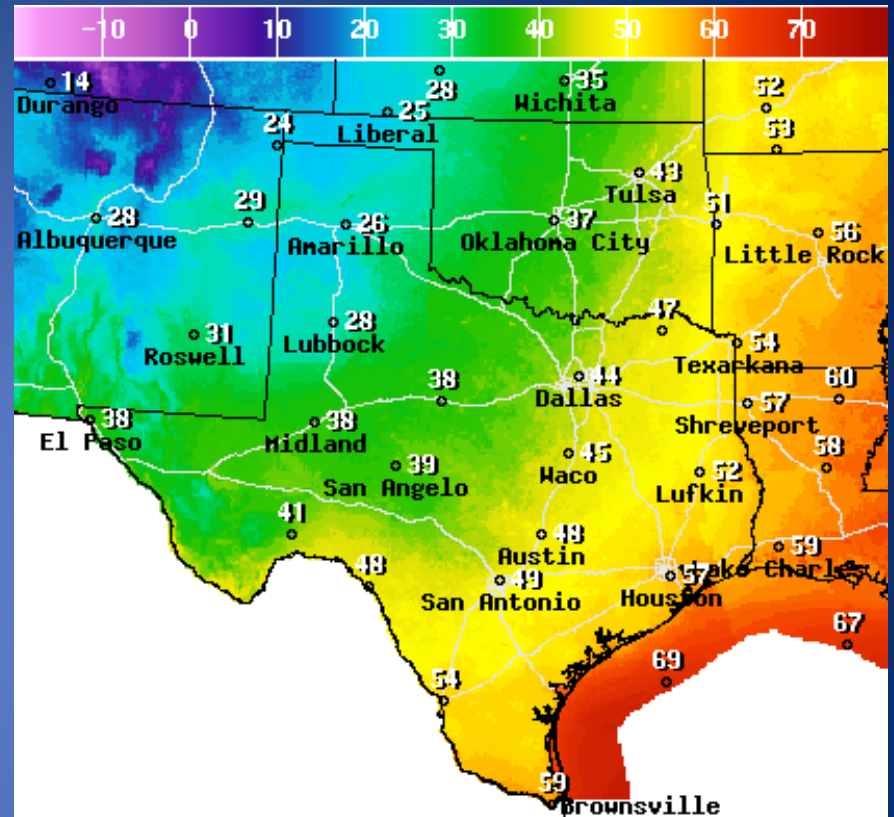

Temperature(F) For Mon Dec 25 2023 4AM EST
(Mon Dec 25 2023 09Z)

National Digital Forecast Database

12z issuance Graphic created-Dec 24 7:44AM EST

Lows