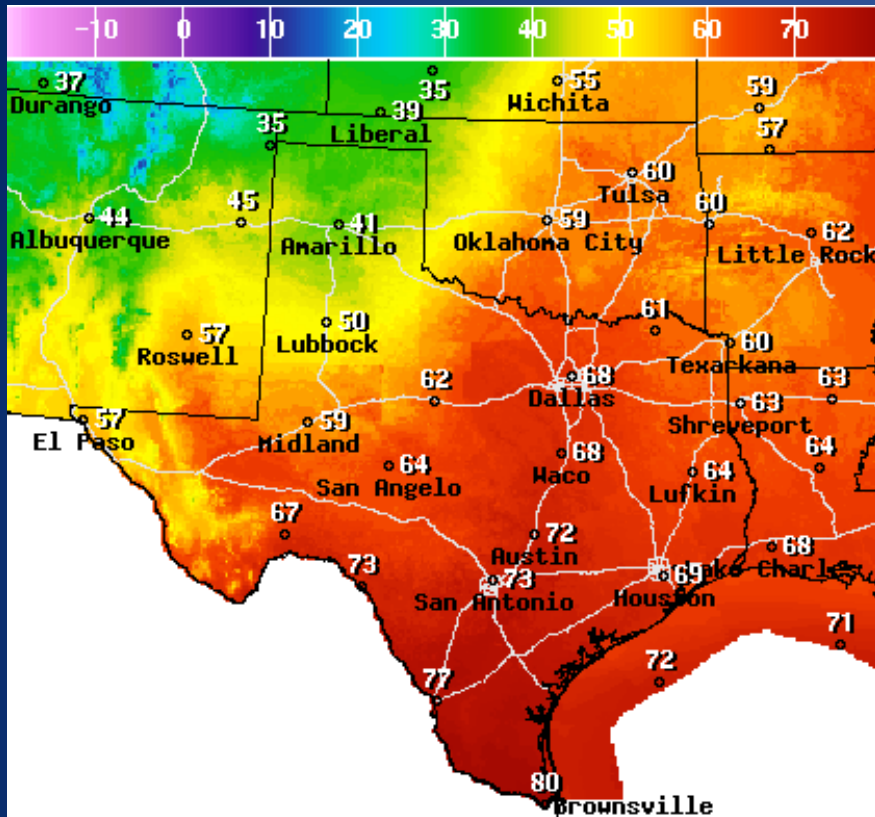

Weather Forecast

Temperature(F) For Sun Dec 24 2023 4PM EST
(Sun Dec 24 2023 21Z)

National Digital Forecast Database

12z issuance Graphic created-Dec 24 7:44AM EST

Highs