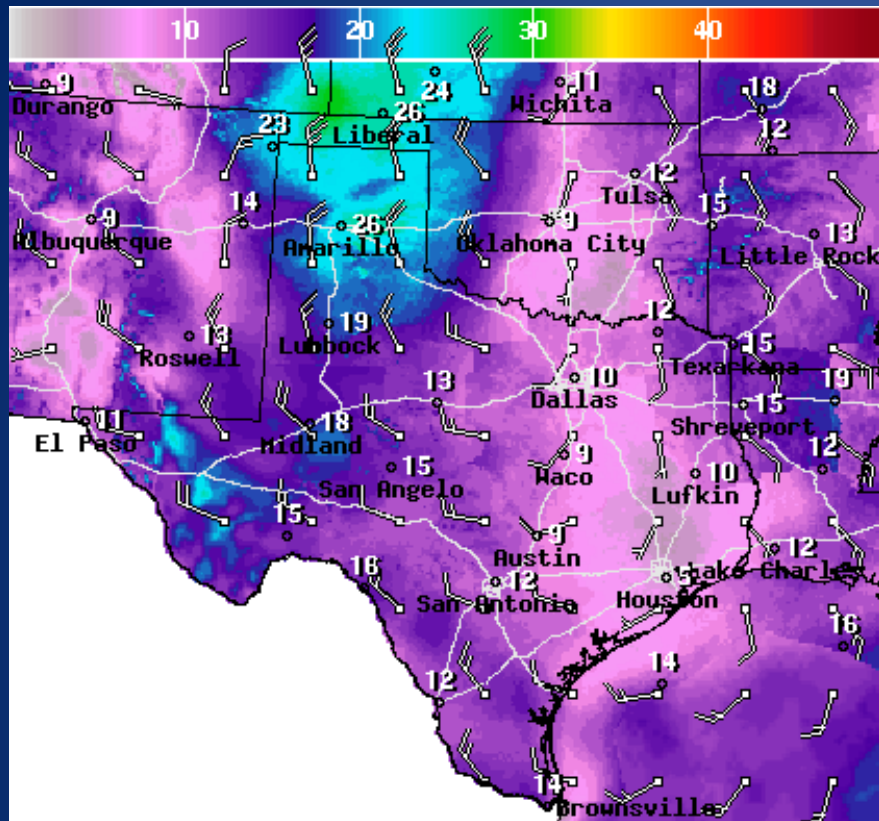

Weather Forecast

WindSpd(Kts) & WindDir For Sun Dec 24 2023 4PM EST
(Sun Dec 24 2023 21Z)

National Digital Forecast Database

12z issuance Graphic created-Dec 24 7:51AM EST

Wind Speeds