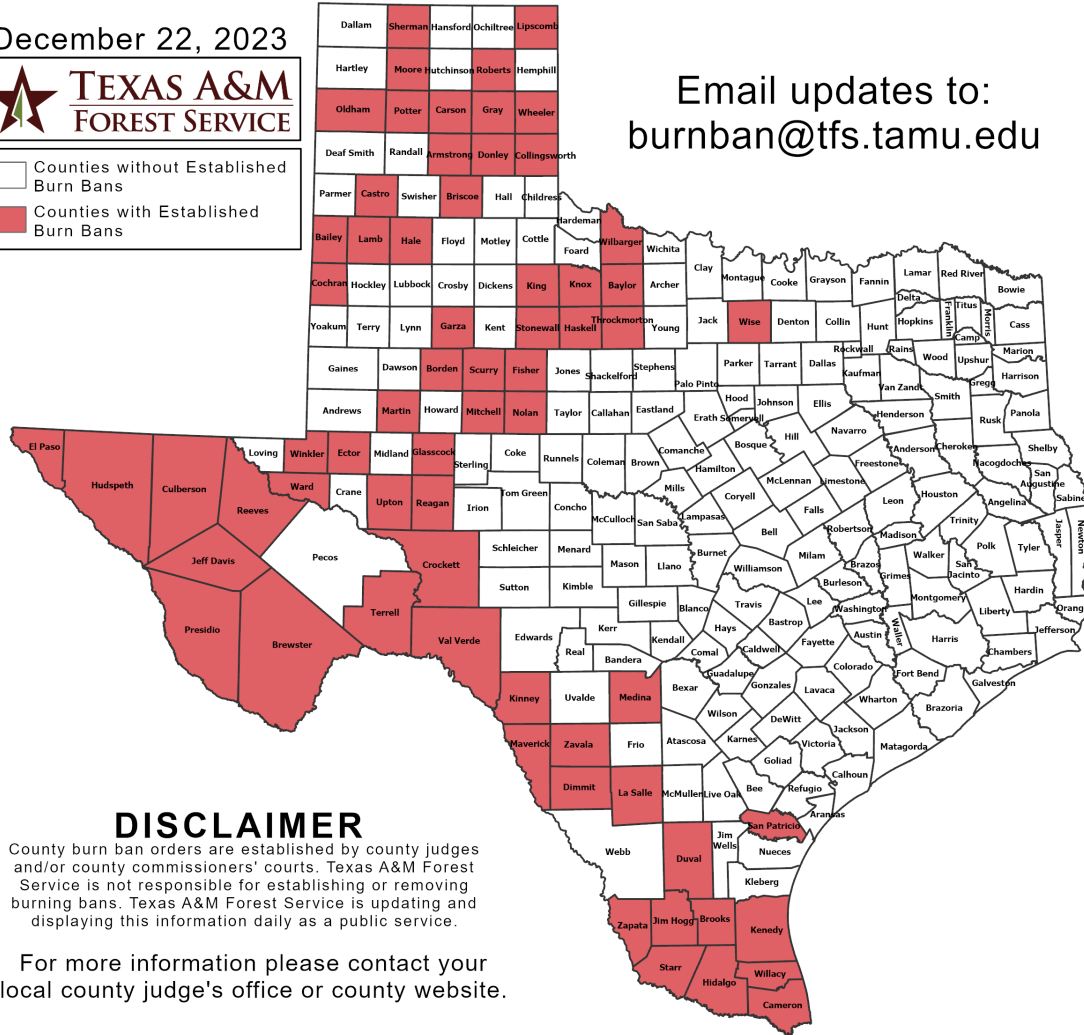

Weather Warnings/Advisories Issued

DATE	WARNING TYPE	LOCATION
12/23/23	Severe Thunderstorm Warning	Armstrong, Brewster, Carson, Castro, Crane, Deaf Smith, Ector, Glasscock, Howard, Martin, Midland, Oldham, Parmer, Pecos, Potter, Randall, Upton, Ward and Winkler Counties
12/23/23	Flood Advisory	Lubbock County
12/23/23	Flood Warning	Dallas, Hunt and Rockwall Counties
12/24/23	Flood Advisory	Bastrop, Bosque, Dallas, Ellis, Hill, Hood, Johnson, Lee, Parker, Somervell, Tarrant, Travis and Williamson Counties

Fire Danger Forecast

Forecast Fire Danger

Fuel Model: G
Valid for: 12/24/2023
Issued on: 12/23/2023

Burn Ban

OUTDOOR BURN BANS

December 22, 2023

Counties without Established Burn Bans
 Counties with Established Burn Bans