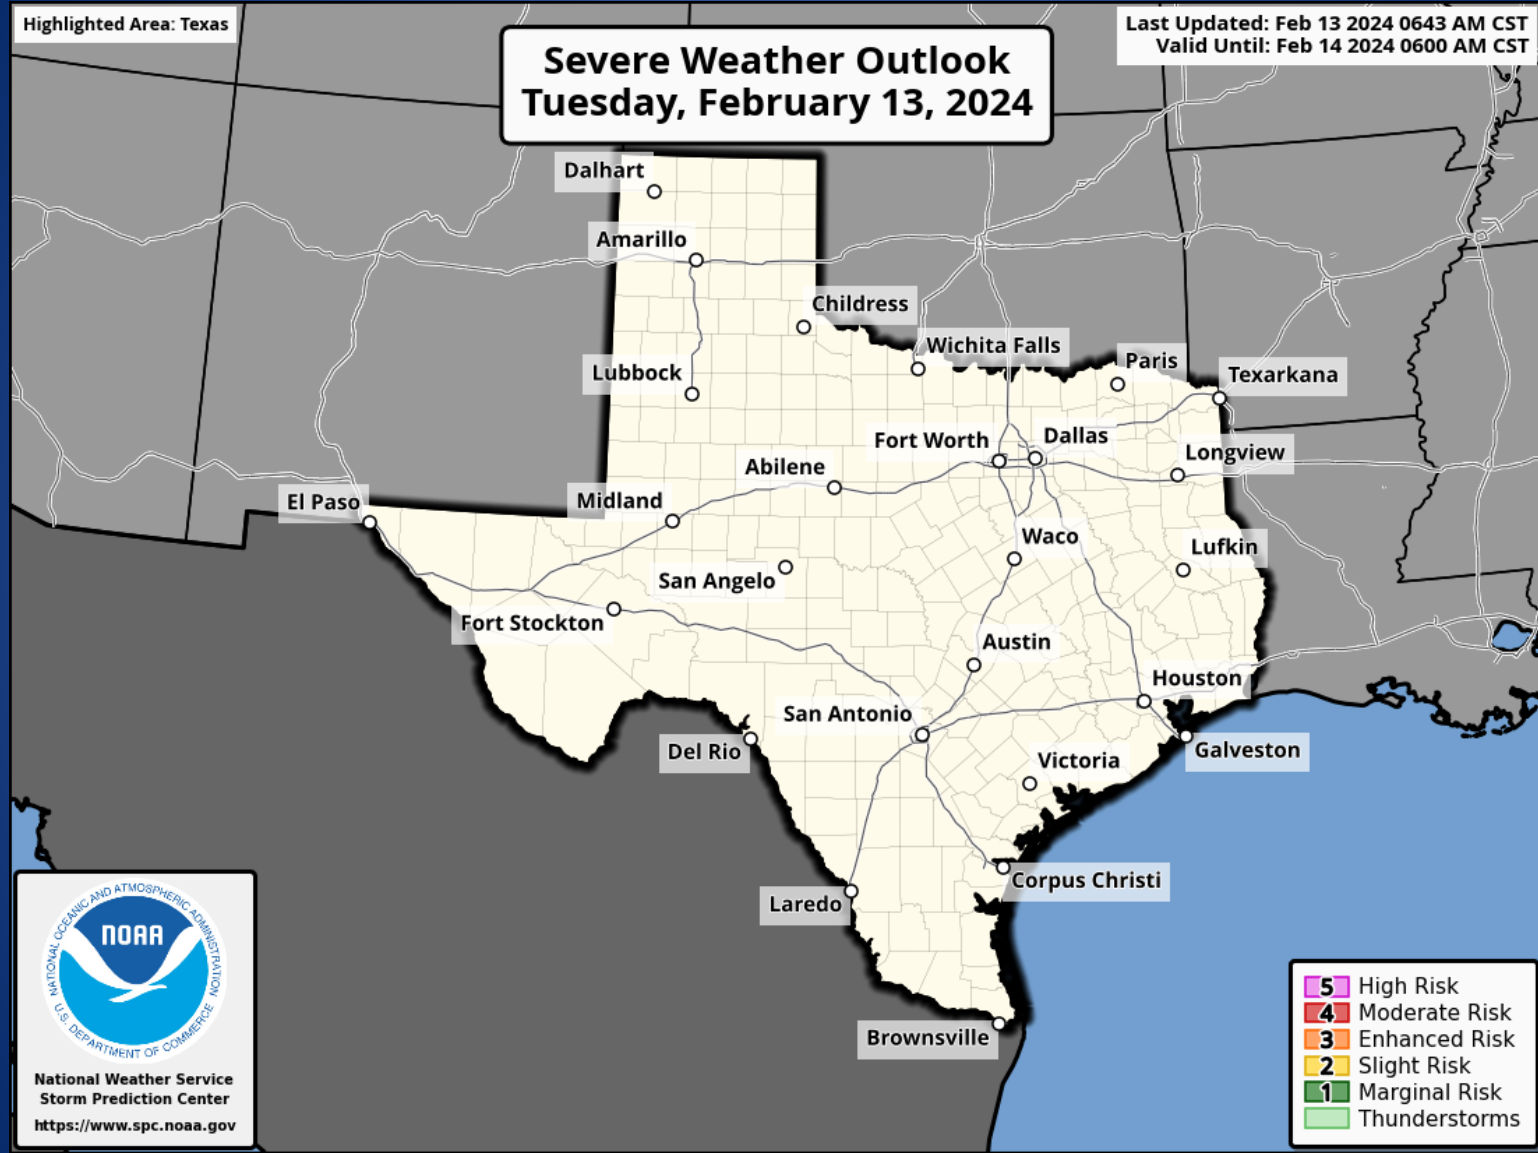

Hazardous Weather

Highlighted Area: Texas

Last Updated: Feb 13 2024 0643 AM CST
Valid Until: Feb 14 2024 0600 AM CST

Severe Weather Outlook Tuesday, February 13, 2024

- 5 High Risk
- 4 Moderate Risk
- 3 Enhanced Risk
- 2 Slight Risk
- 1 Marginal Risk
- Thunderstorms