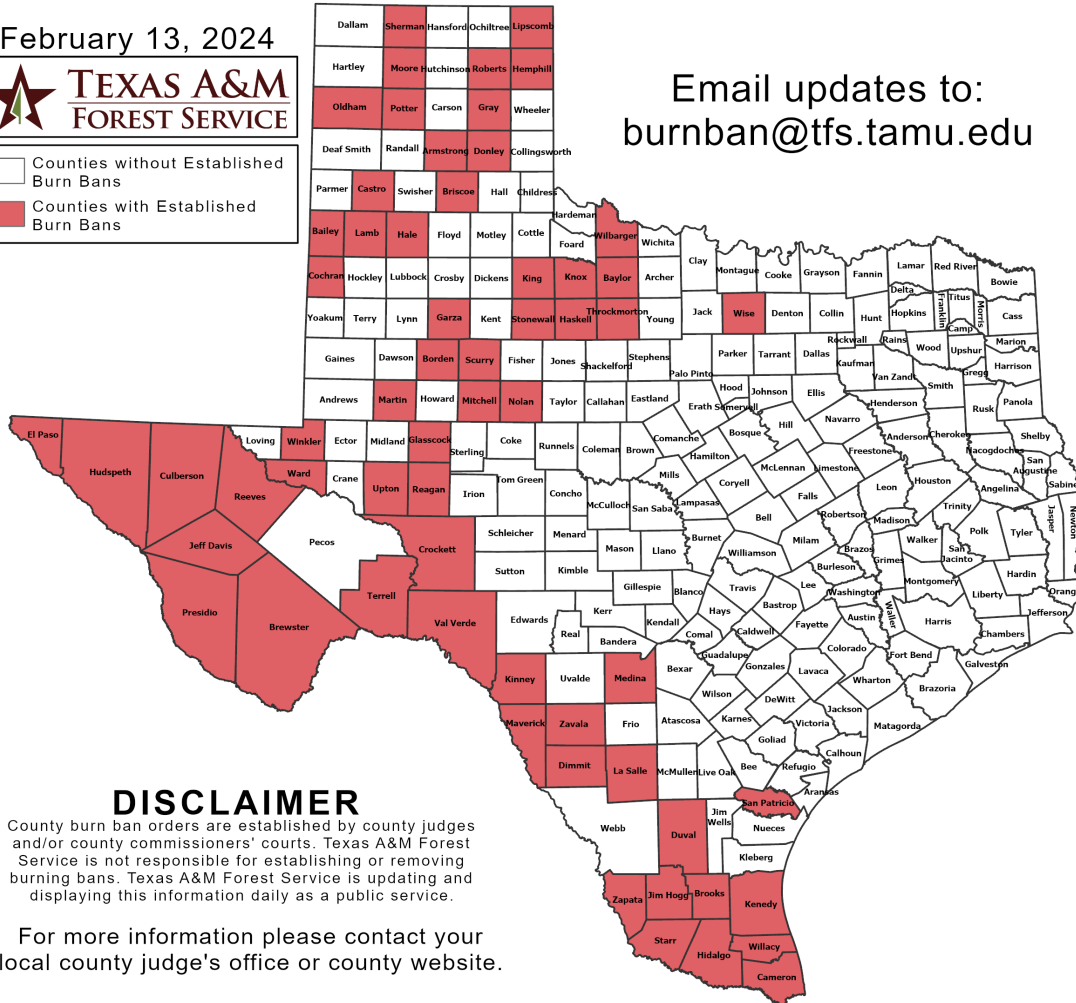

Burn Ban

OUTDOOR BURN BANS

February 13, 2024

☐ Counties without Established Burn Bans
☒ Counties with Established Burn Bans

Email updates to:
burnban@tfs.tamu.edu

Counties with Burn Bans: 61

- Armstrong
- Bailey
- Baylor
- Borden
- Brewster
- Briscoe
- Brooks
- Cameron
- Castro
- Cochran
- Crockett
- Culberson
- Dimmit
- Donley
- Duval
- El Paso
- Garza
- Glasscock
- Gray
- Hale
- Haskell
- Hemphill
- Hidalgo
- Hudspeth
- Jeff Davis
- Jim Hogg
- Kenedy
- King
- Kinney
- Knox
- Lamb
- La Salle
- Lipscomb
- Martin
- Maverick
- Medina
- Mitchell
- Moore
- Nolan
- Oldham
- Potter
- Presidio
- Reagan
- Reeves
- Roberts
- San Patricio
- Scurry
- Sherman
- Starr
- Stonewall
- Terrell
- Throckmorton
- Upton
- Val Verde
- Ward
- Wilbarger
- Willacy
- Winkler
- Wise
- Zapata
- Zavala

DISCLAIMER

County burn ban orders are established by county judges and/or county commissioners' courts. Texas A&M Forest Service is not responsible for establishing or removing burning bans. Texas A&M Forest Service is updating and displaying this information daily as a public service.

For more information please contact your local county judge's office or county website.

RED FLAG WARNINGS: www.weather.gov
Additional map formats available at <https://tfsweb.tamu.edu/Burnbans/>