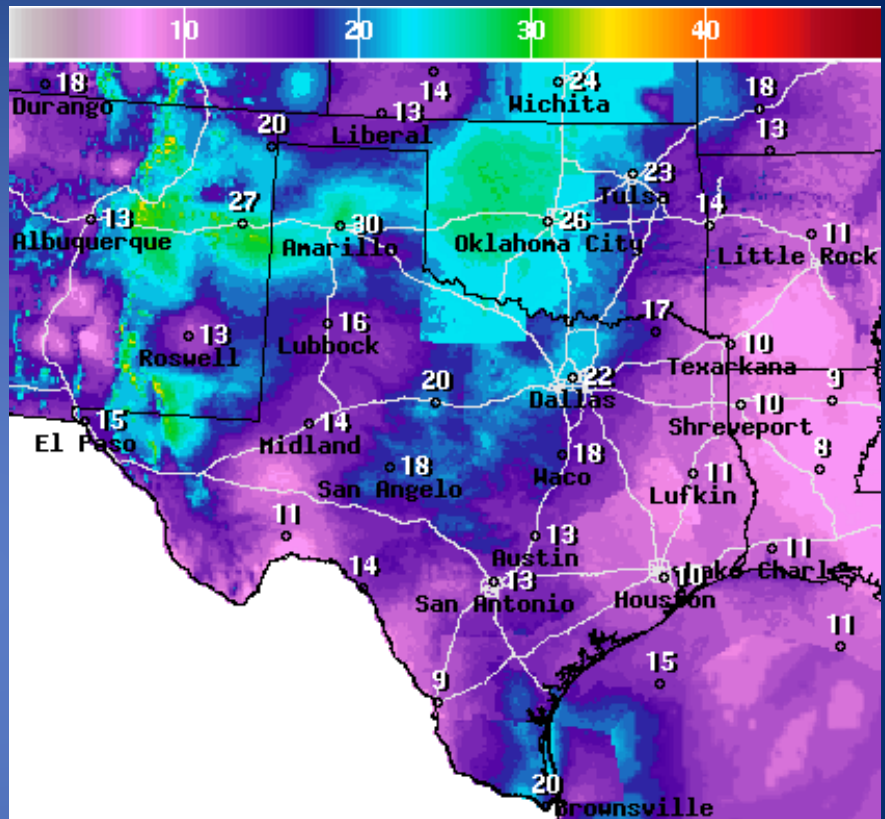

Weather Forecast

Highs

Lows

Weather Forecast

WindSpd(Kts) & WindDir For Wed Feb 14 2024 4PM EST
(Wed Feb 14 2024 21Z)

 National Digital Forecast Database
14z issuance Graphic created-Feb 13 9:18AM EST

Wind Speeds