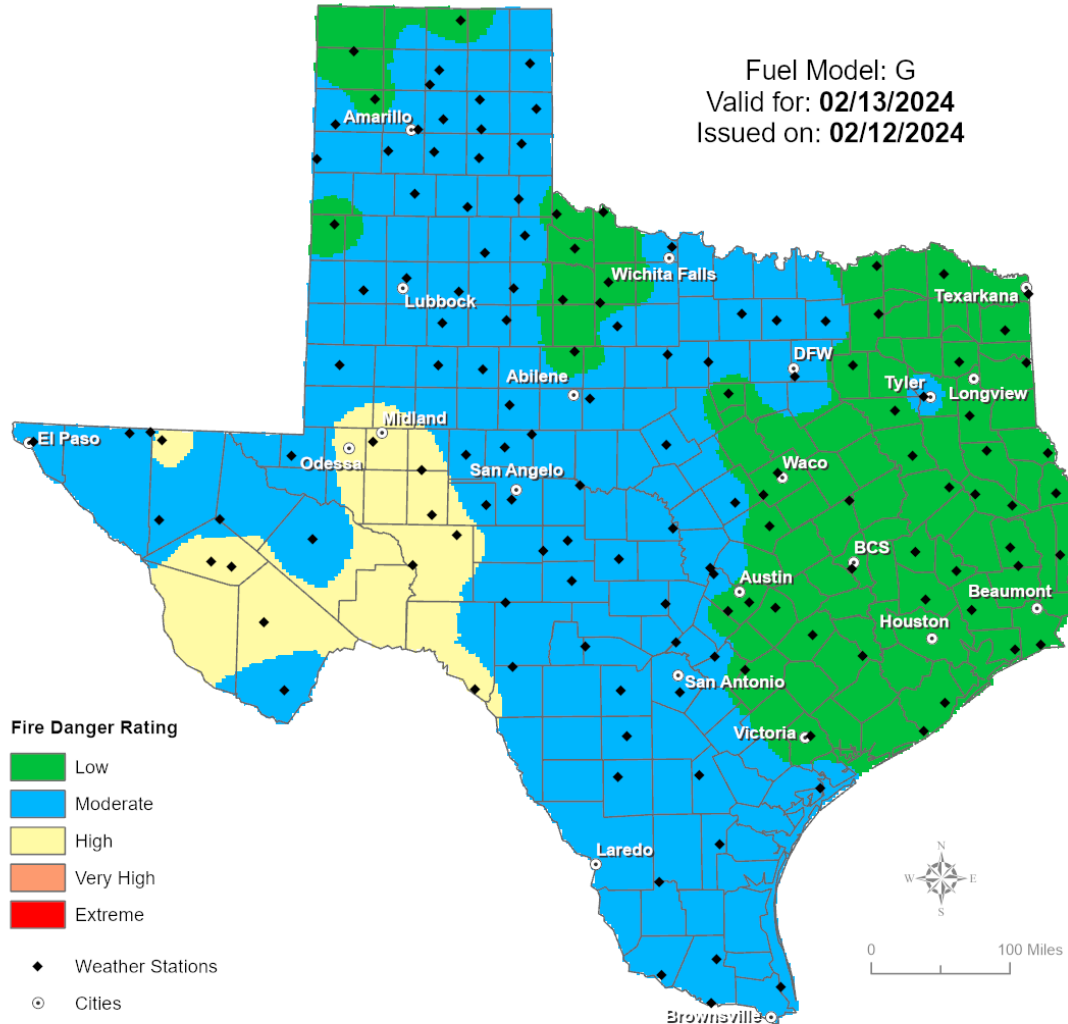

Severe Weather Outlook Tuesday, February 13, 2024

- 5 High Risk
- 4 Moderate Risk
- 3 Enhanced Risk
- 2 Slight Risk
- 1 Marginal Risk
- Thunderstorms

Fire Danger Forecast

Forecast Fire Danger

Fuel Model: G
Valid for: **02/13/2024**
Issued on: **02/12/2024**