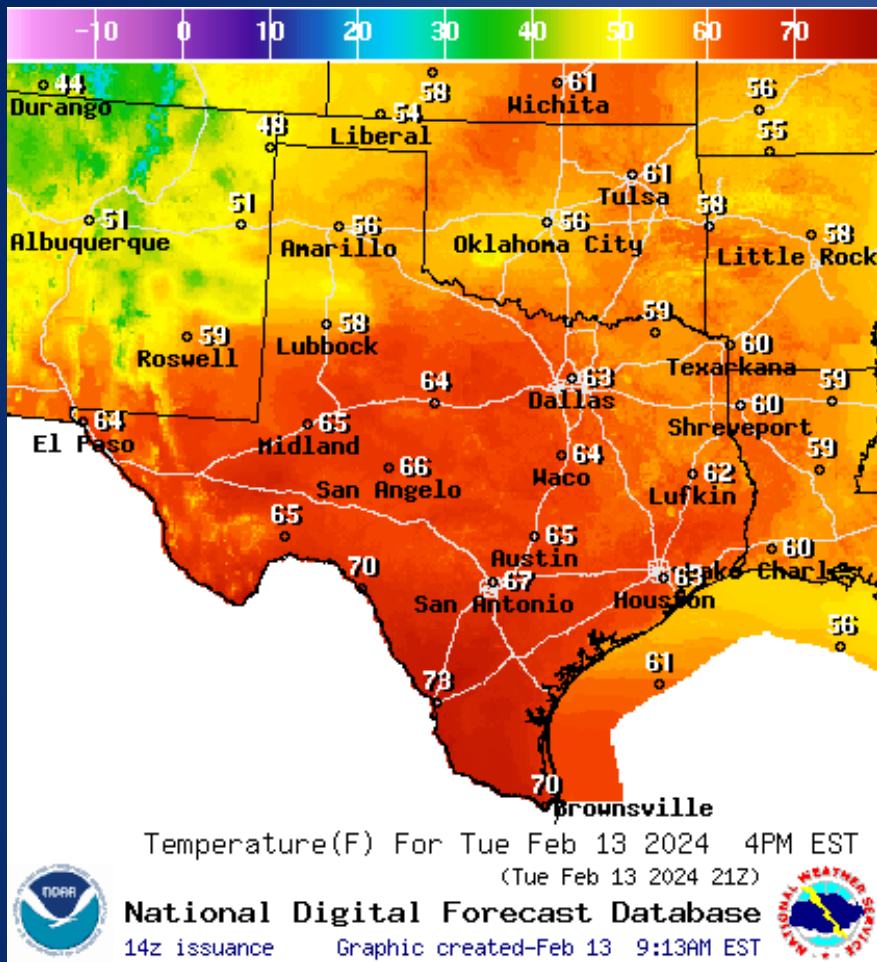

Weather Forecast

Highs