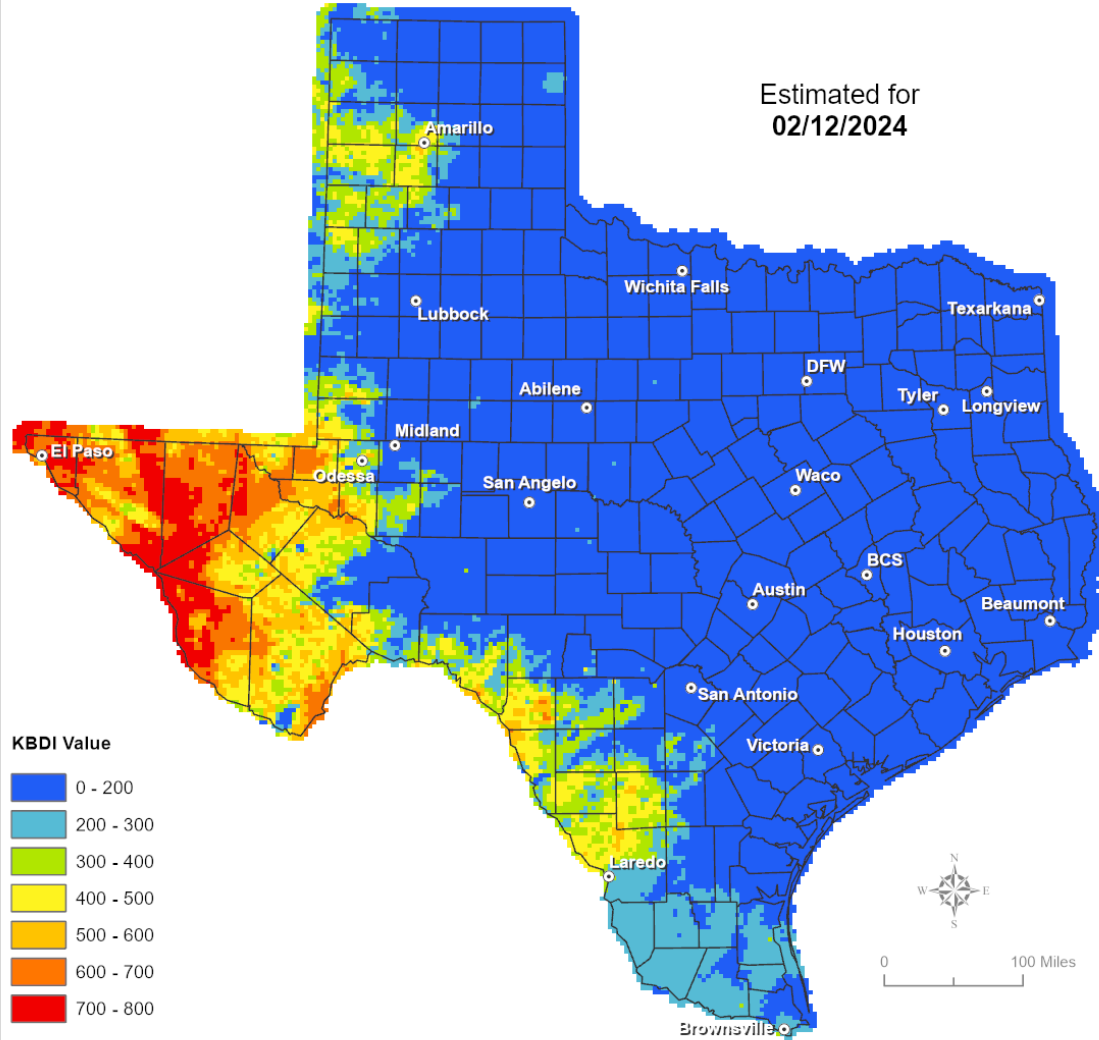

Keetch-Byram Drought Index

Keetch-Byram Drought Index

(4 km x 4 km resolution)

Estimated for
02/12/2024