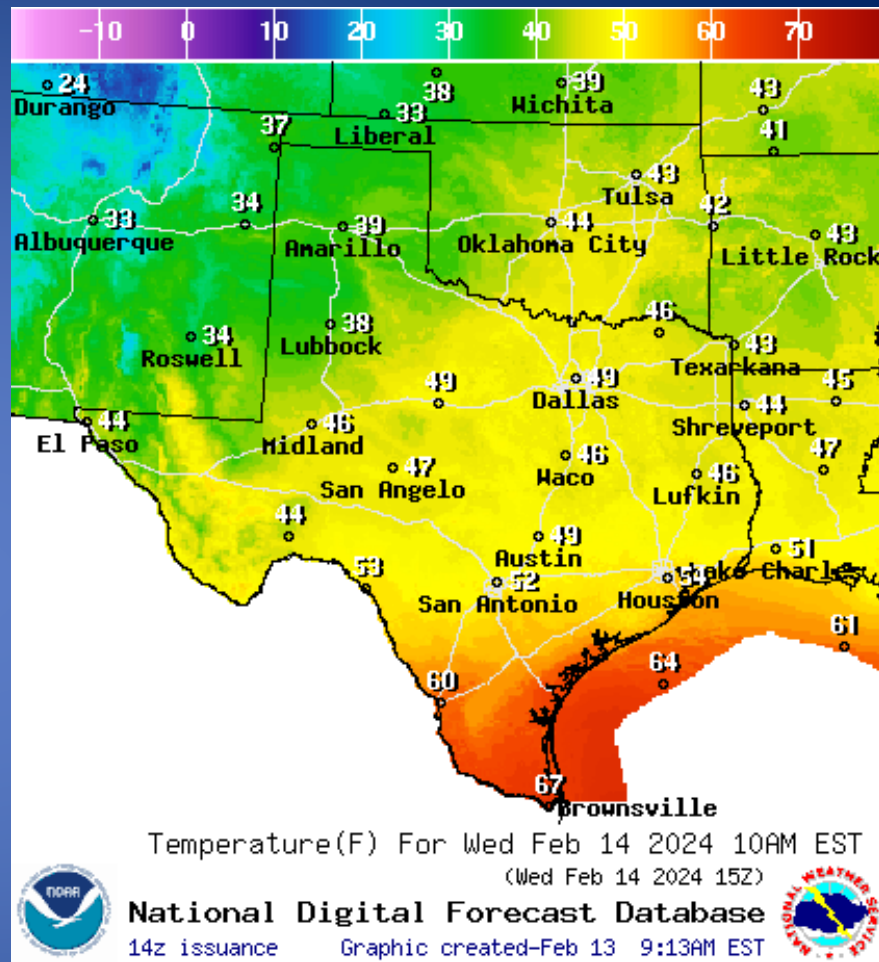

Weather Forecast

Highs

Lows