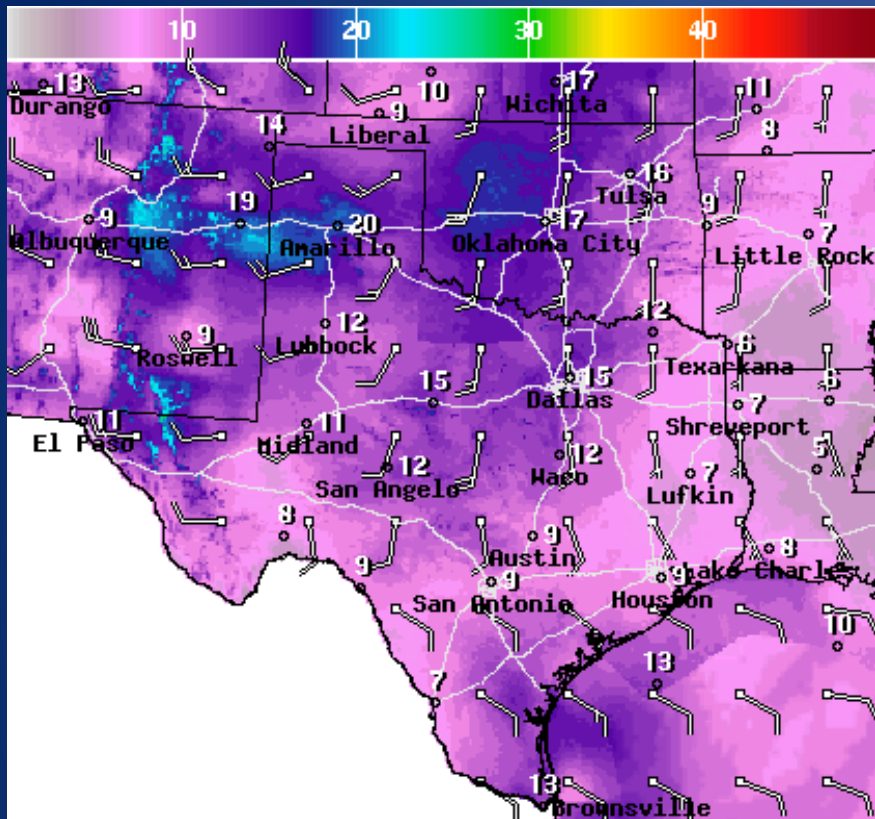

Weather Forecast

Highs

Lows

Weather Forecast

WindSpd(Kts) & WindDir For Wed Feb 14 2024 4PM EST
(Wed Feb 14 2024 21Z)

 National Digital Forecast Database
14z issuance Graphic created-Feb 13 9:18AM EST

Wind Speeds