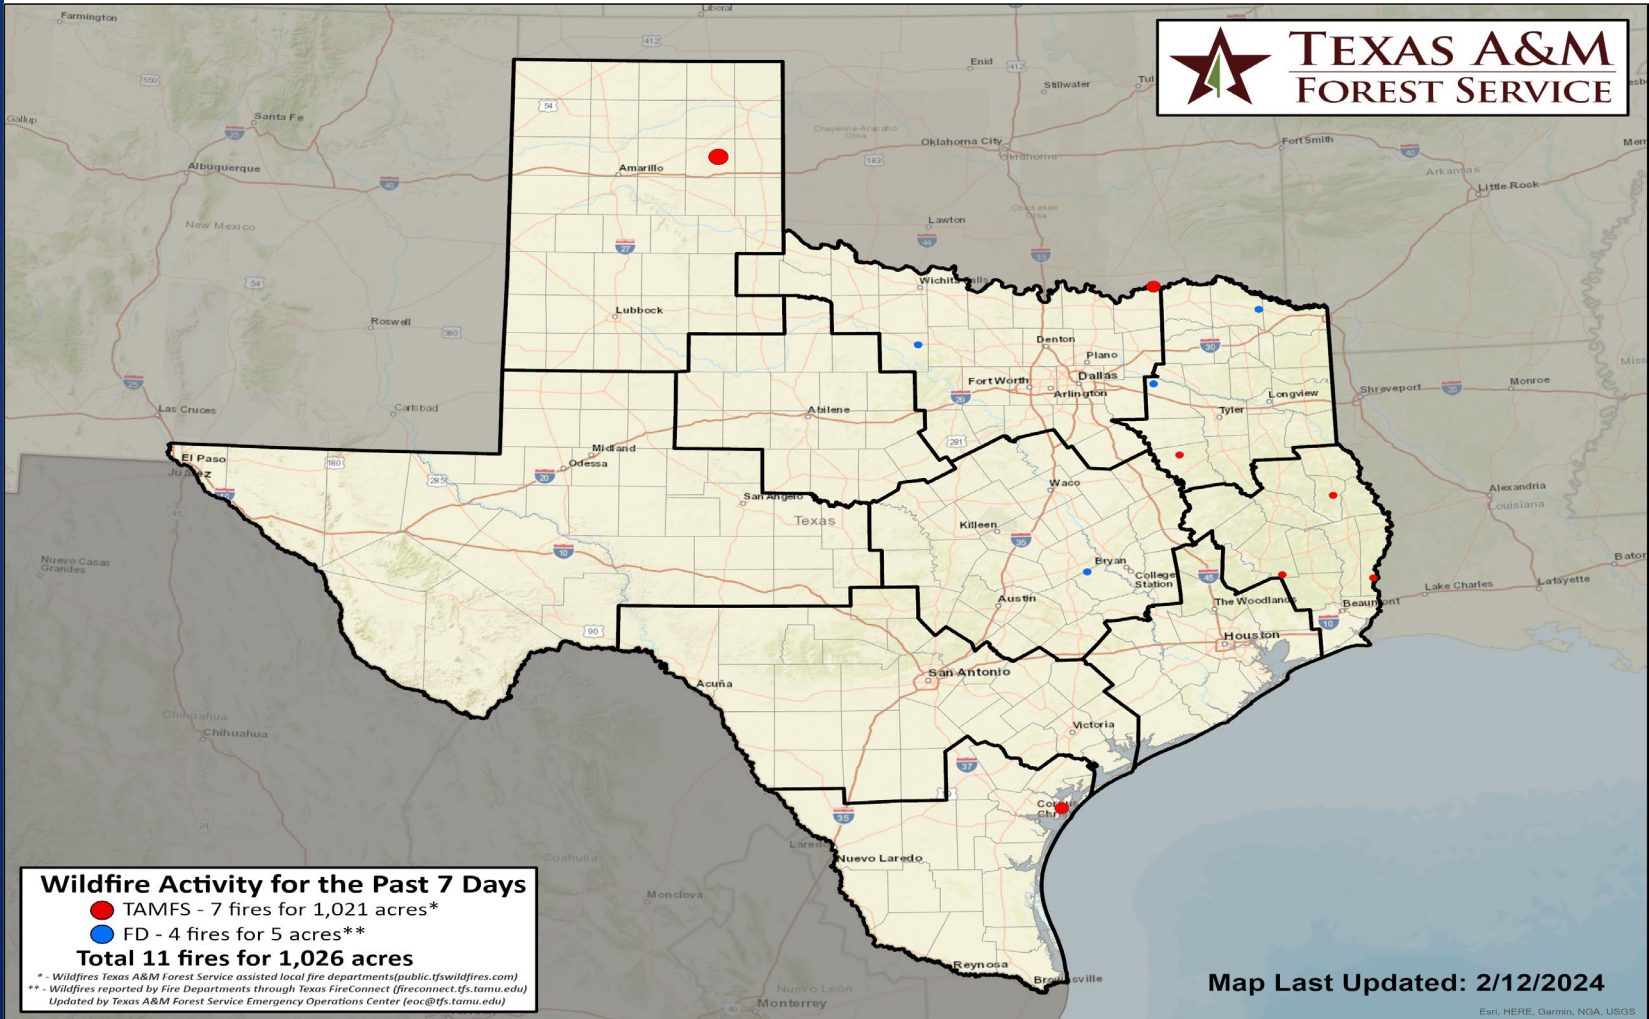

Keetch-Byram Drought Index

(4 km x 4 km resolution)

Estimated for
02/12/2024

Fire Activity (*Last 24 Hours)

Report of 22 (+1) fires and 1,219 (+140) acres have been burned this year. There are 59 (No Change) counties with burn bans. The Keetch-Byram Drought Index list contains 12 (-1) counties with an average over 400.