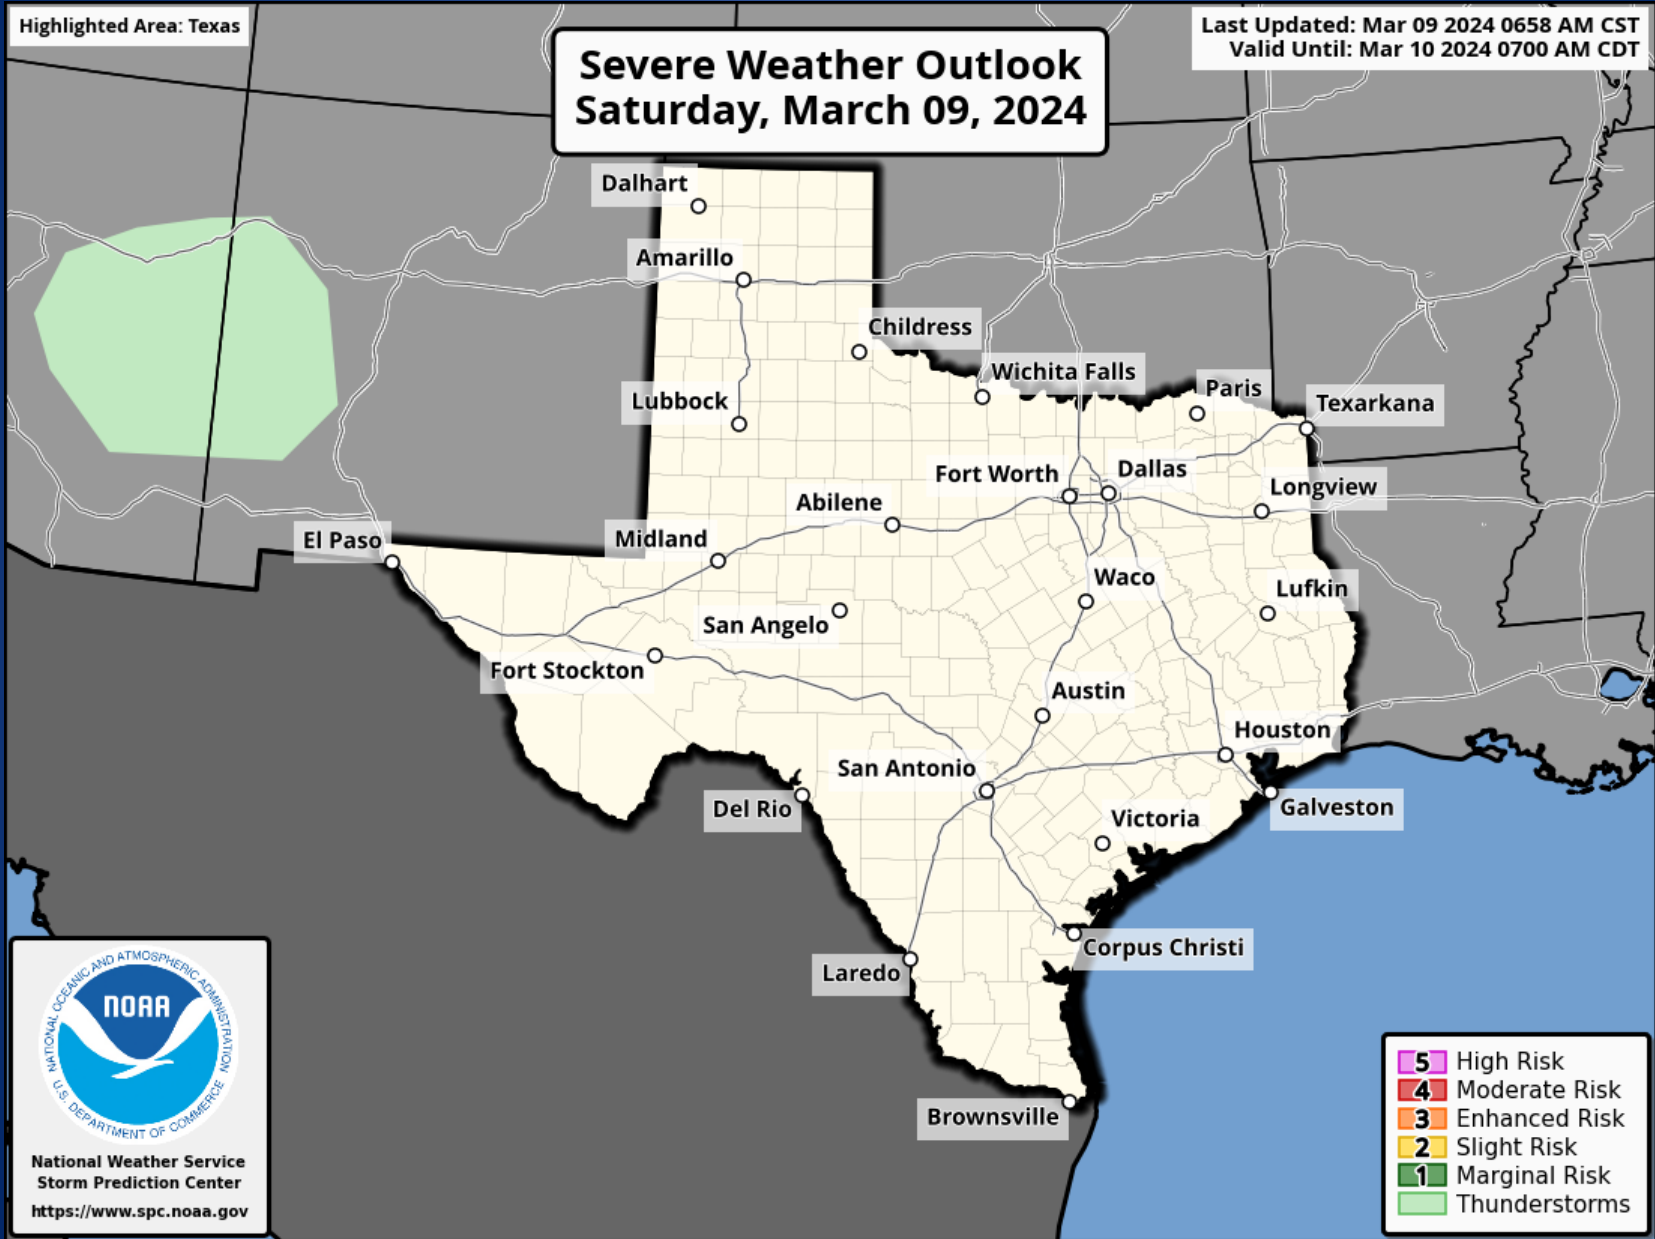

Hazardous Weather

Highlighted Area: Texas

Last Updated: Mar 09 2024 0658 AM CST
Valid Until: Mar 10 2024 0700 AM CDT

Severe Weather Outlook Saturday, March 09, 2024

- 5 High Risk
- 4 Moderate Risk
- 3 Enhanced Risk
- 2 Slight Risk
- 1 Marginal Risk
- Thunderstorms