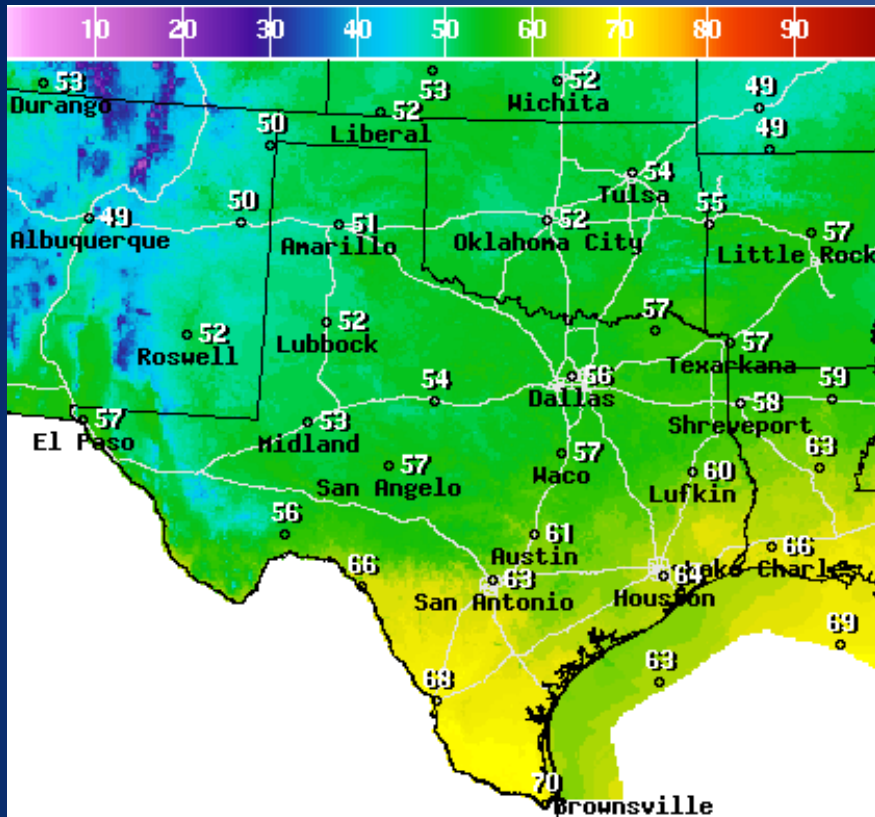

Weather Forecast

Temperature(F) For Sat Mar 09 2024 4PM EST
(Sat Mar 09 2024 21Z)

National Digital Forecast Database

12z issuance Graphic created-Mar 09 7:45AM EST

Highs