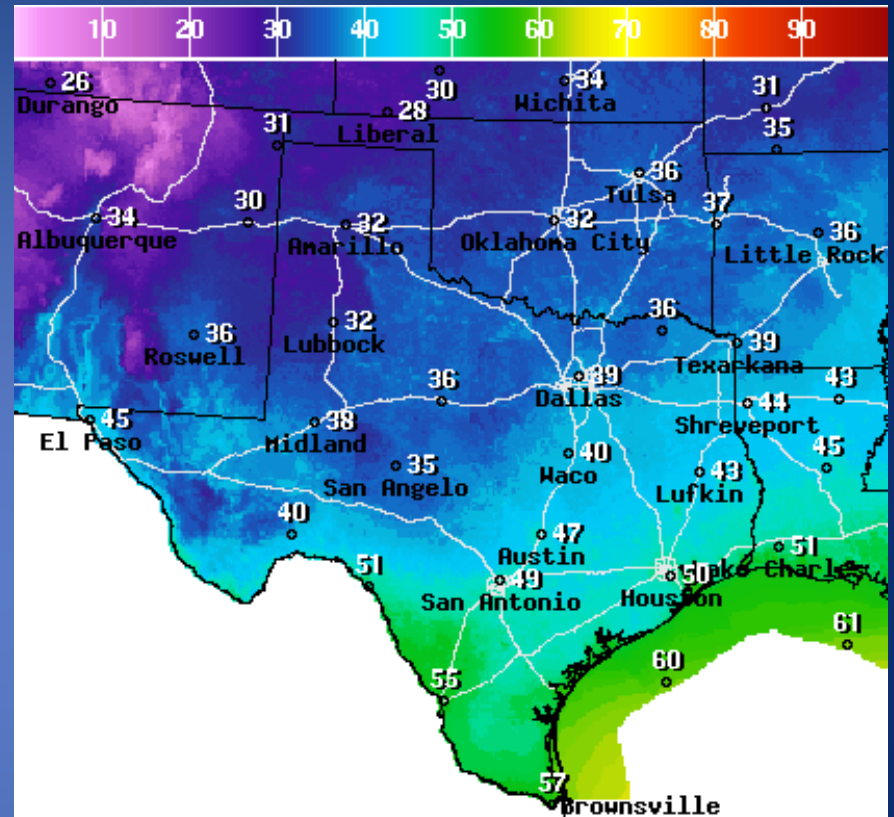

Temperature(F) For Sun Mar 10 2024 5AM EDT
(Sun Mar 10 2024 09Z)

National Digital Forecast Database

12z issuance Graphic created-Mar 09 7:45AM EST

Lows