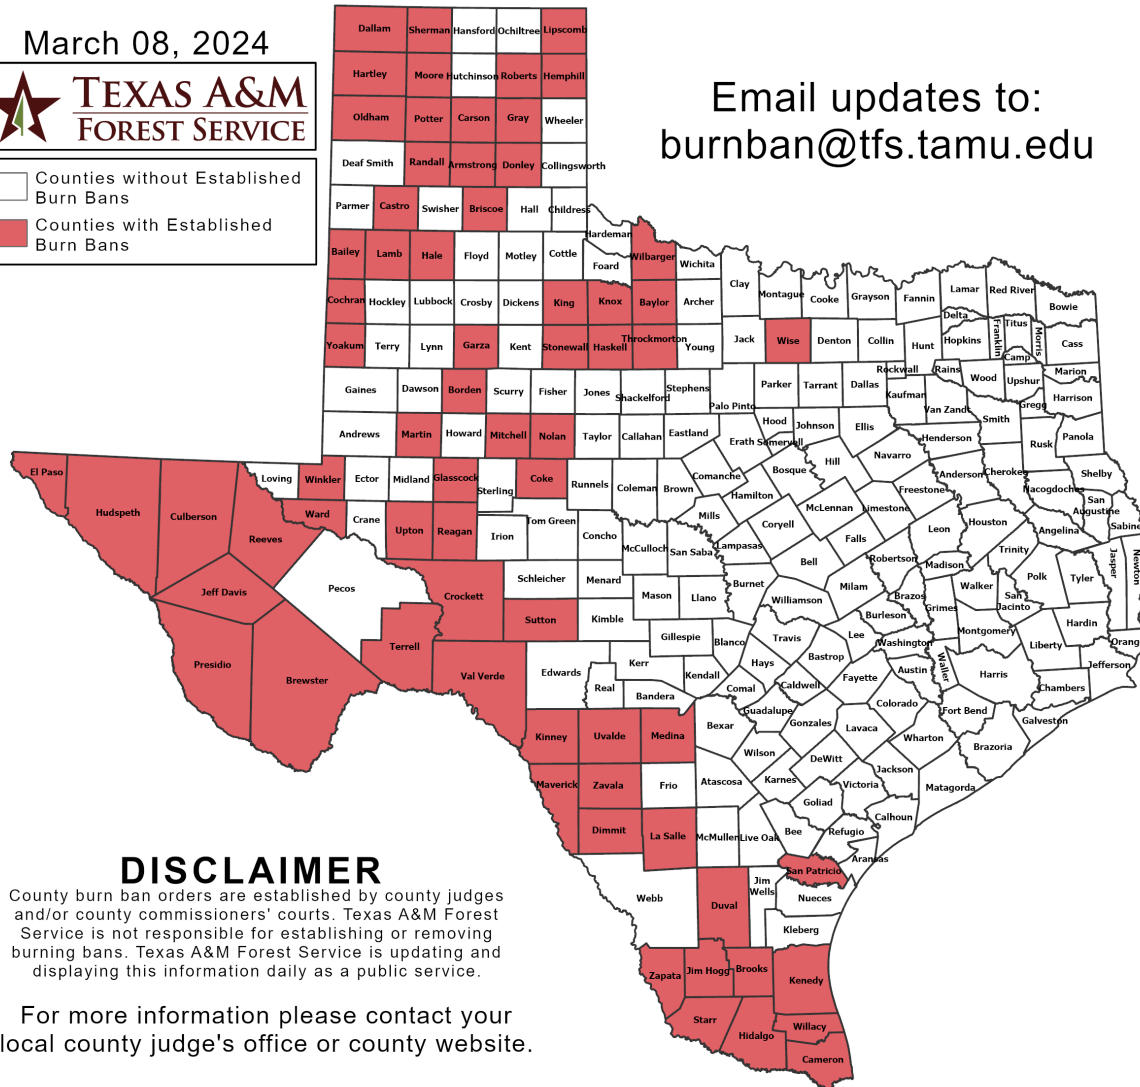

Burn Ban

OUTDOOR BURN BANS

March 08, 2024

☐ Counties without Established Burn Bans
☒ Counties with Established Burn Bans

Email updates to:
burnban@tfs.tamu.edu

Counties with Burn Bans: 68

Armstrong	Hartley	Randall
Bailey	Haskell	Reagan
Baylor	Hemphill	Reeves
Borden	Hidalgo	Roberts
Brewster	Hudspeth	San Patricio
Briscoe	Jeff Davis	Sherman
Brooks	Jim Hogg	Starr
Cameron	Kenedy	Stonewall
Carson	King	Sutton
Castro	Kinney	Terrell
Cochran	Knox	Throckmorton
Coke	Lamb	Upton
Crockett	La Salle	Uvalde
Culberson	Lipscomb	Val Verde
Dallam	Martin	Ward
Dimmit	Maverick	Wilbarger
Donley	Medina	Willacy
Duval	Mitchell	Winkler
El Paso	Moore	Wise
Garza	Nolan	Yoakum
Glasscock	Oldham	Zapata
Gray	Potter	Zavala
Hale	Presidio	

DISCLAIMER

County burn ban orders are established by county judges and/or county commissioners' courts. Texas A&M Forest Service is not responsible for establishing or removing burning bans. Texas A&M Forest Service is updating and displaying this information daily as a public service.

For more information please contact your local county judge's office or county website.

RED FLAG WARNINGS: www.weather.gov
Additional map formats available at <https://tfsweb.tamu.edu/Burnbans/>