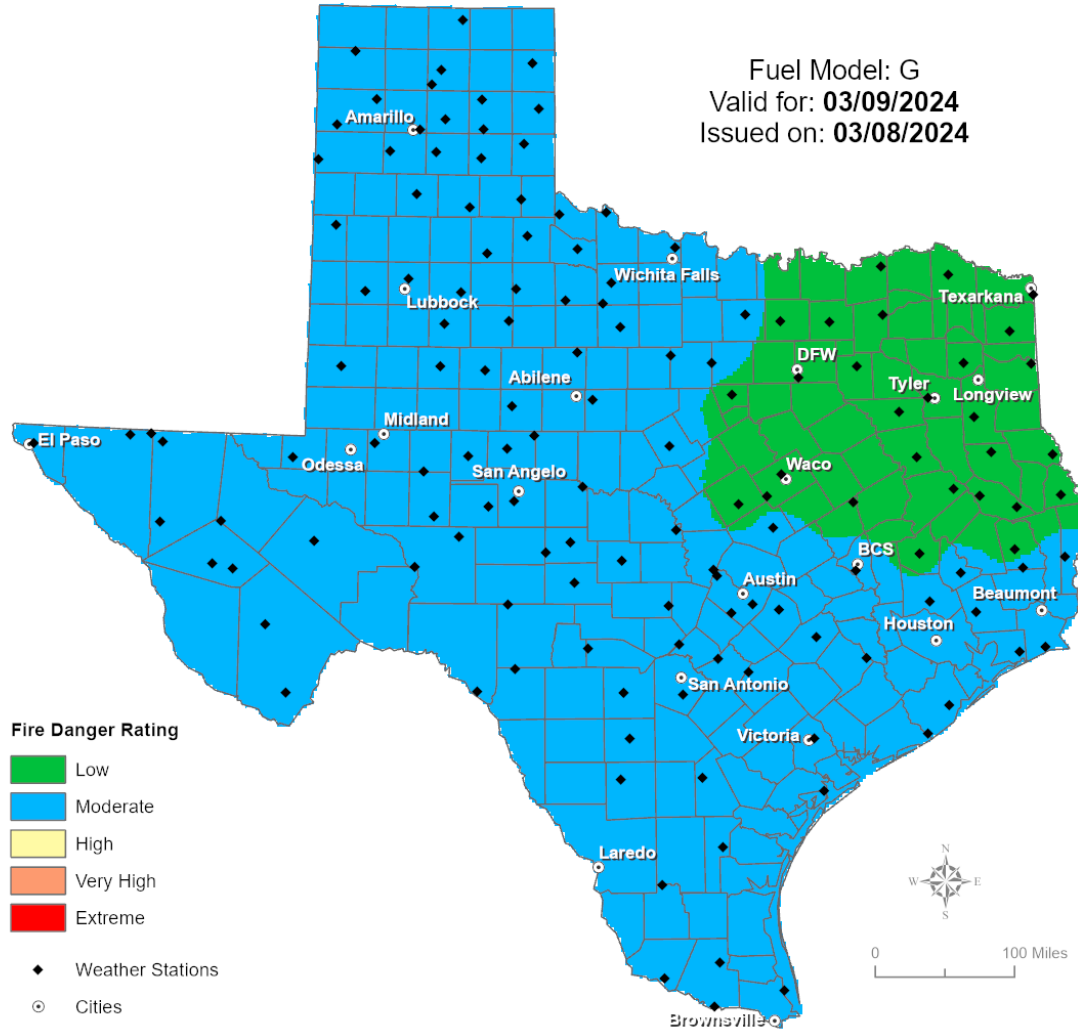

Fire Danger Forecast

Forecast Fire Danger

Fuel Model: G
Valid for: **03/09/2024**
Issued on: **03/08/2024**