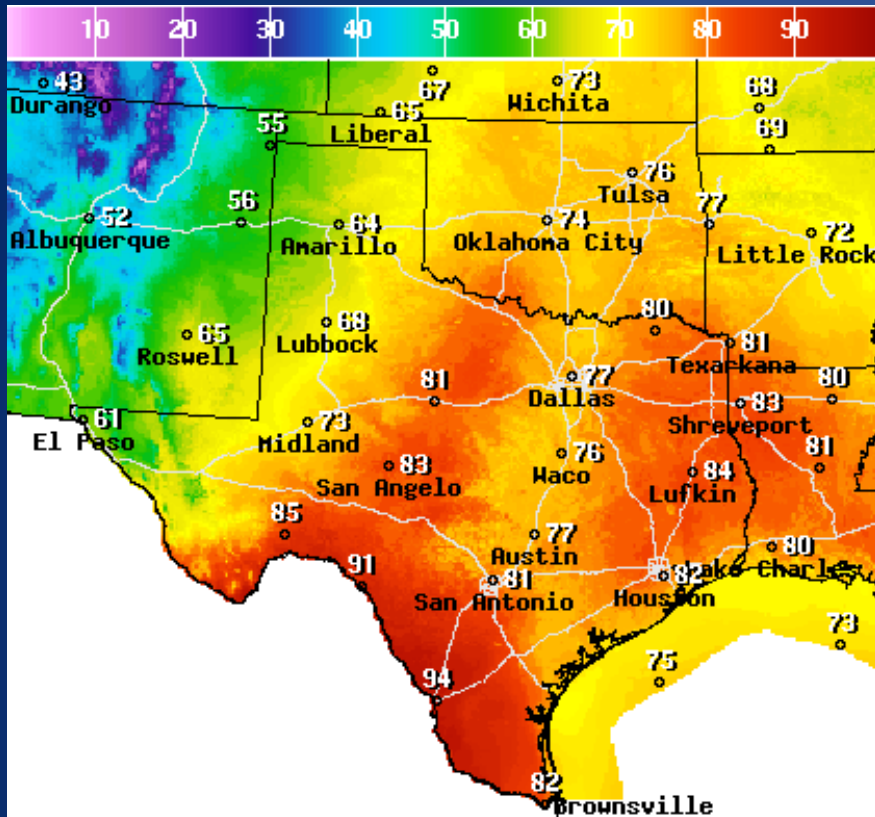

Weather Forecast

Temperature(F) For Sat Apr 06 2024 5PM EDT
(Sat Apr 06 2024 21Z)

National Digital Forecast Database

13z issuance Graphic created-Apr 05 9:14AM EDT

Highs