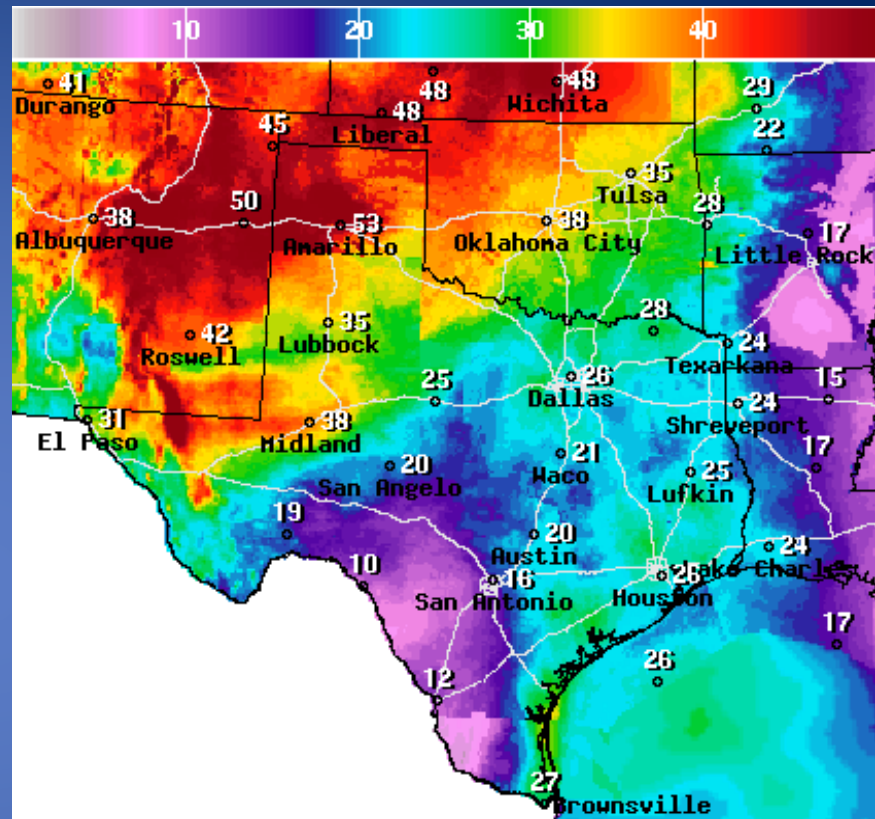

National Digital Forecast Database

12z issuance Graphic created-Apr 06 8:47AM EDT

Lows

Weather Forecast

WindSpd(Kts) & WindDir For Sat Apr 06 2024 5PM EDT
(Sat Apr 06 2024 21Z)
National Digital Forecast Database
08z issuance Graphic created-Apr 06 4:21AM EDT