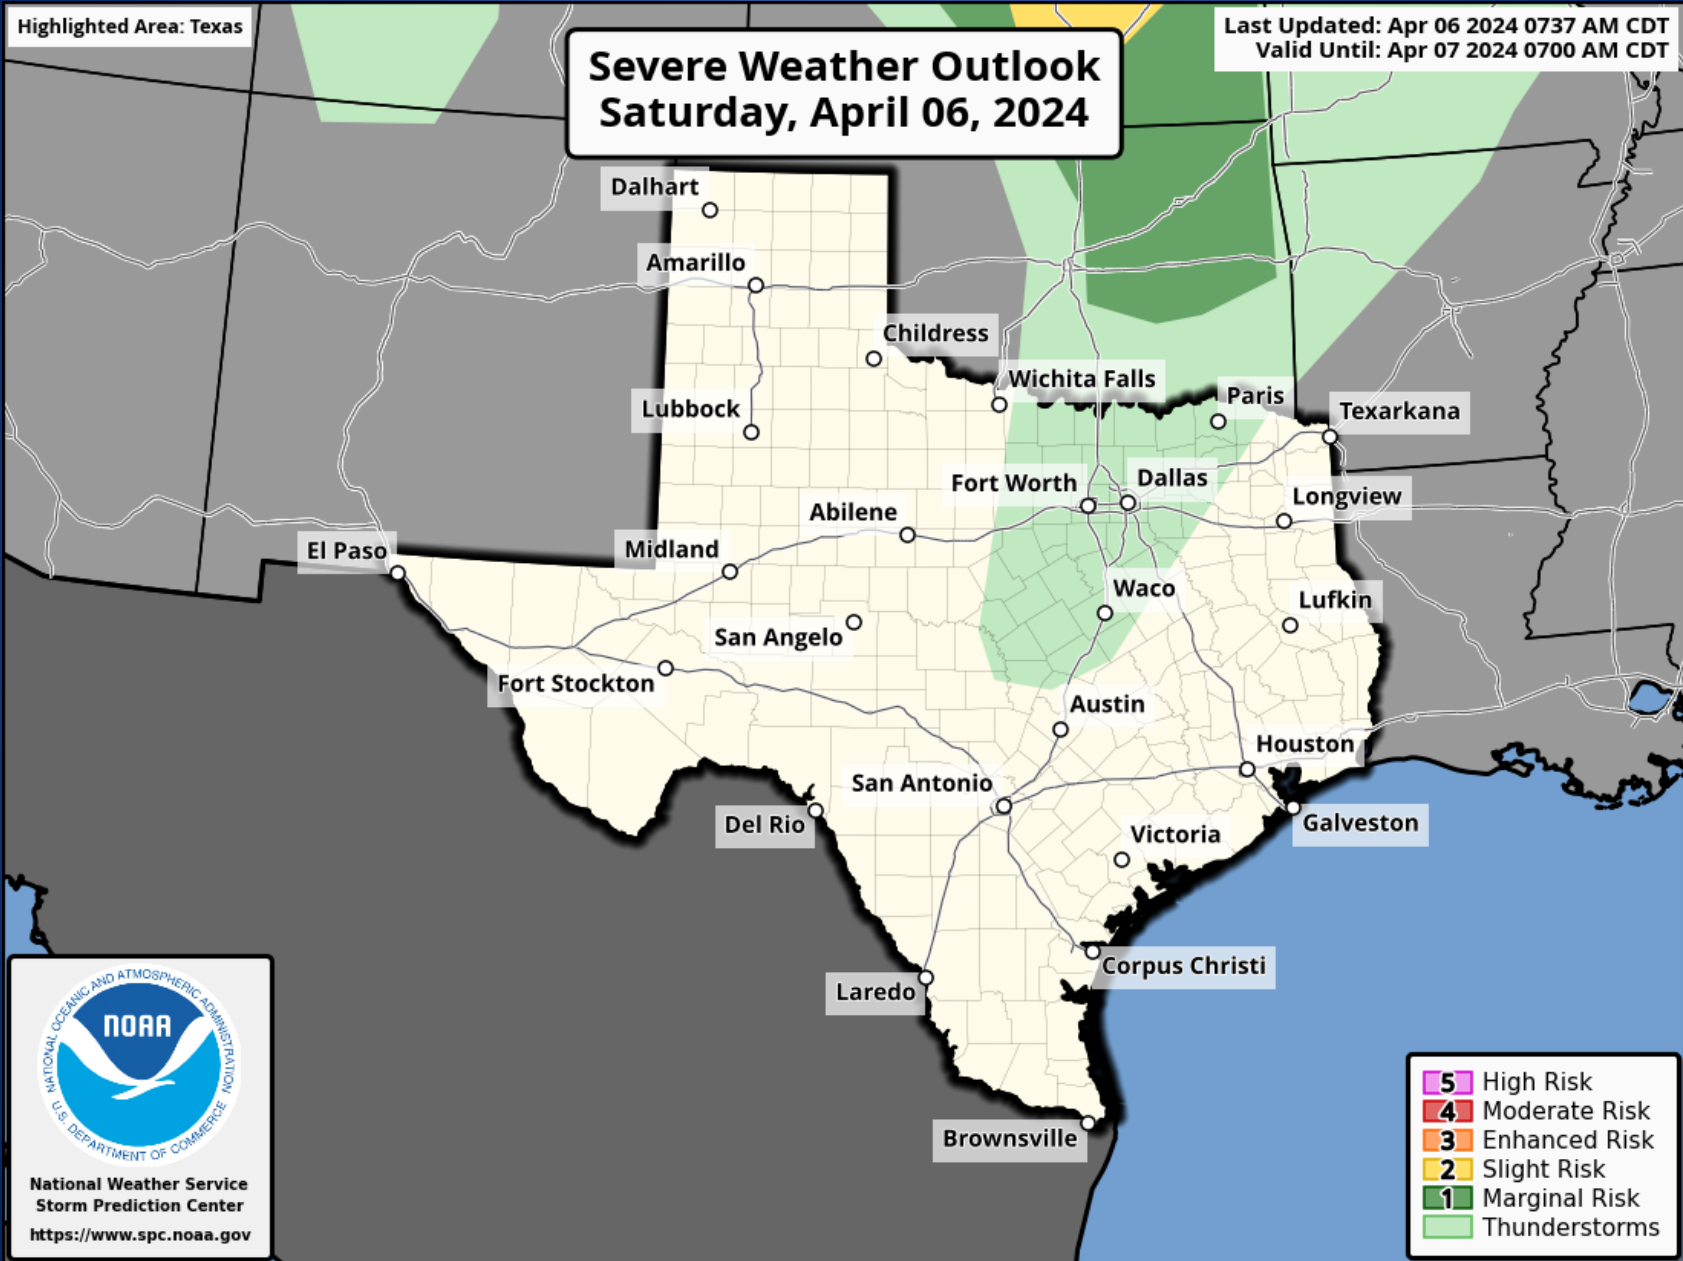

Hazardous Weather