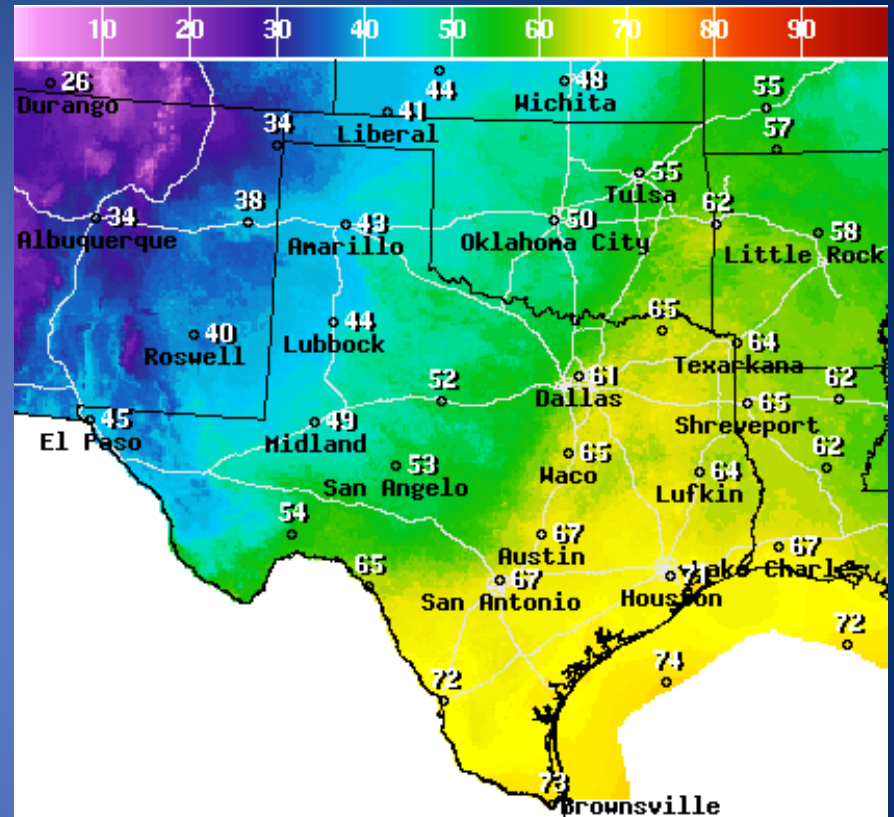

Temperature(F) For Sun Apr 07 2024 5AM EDT
(Sun Apr 07 2024 09Z)

National Digital Forecast Database

12z issuance Graphic created-Apr 06 8:47AM EDT

Lows