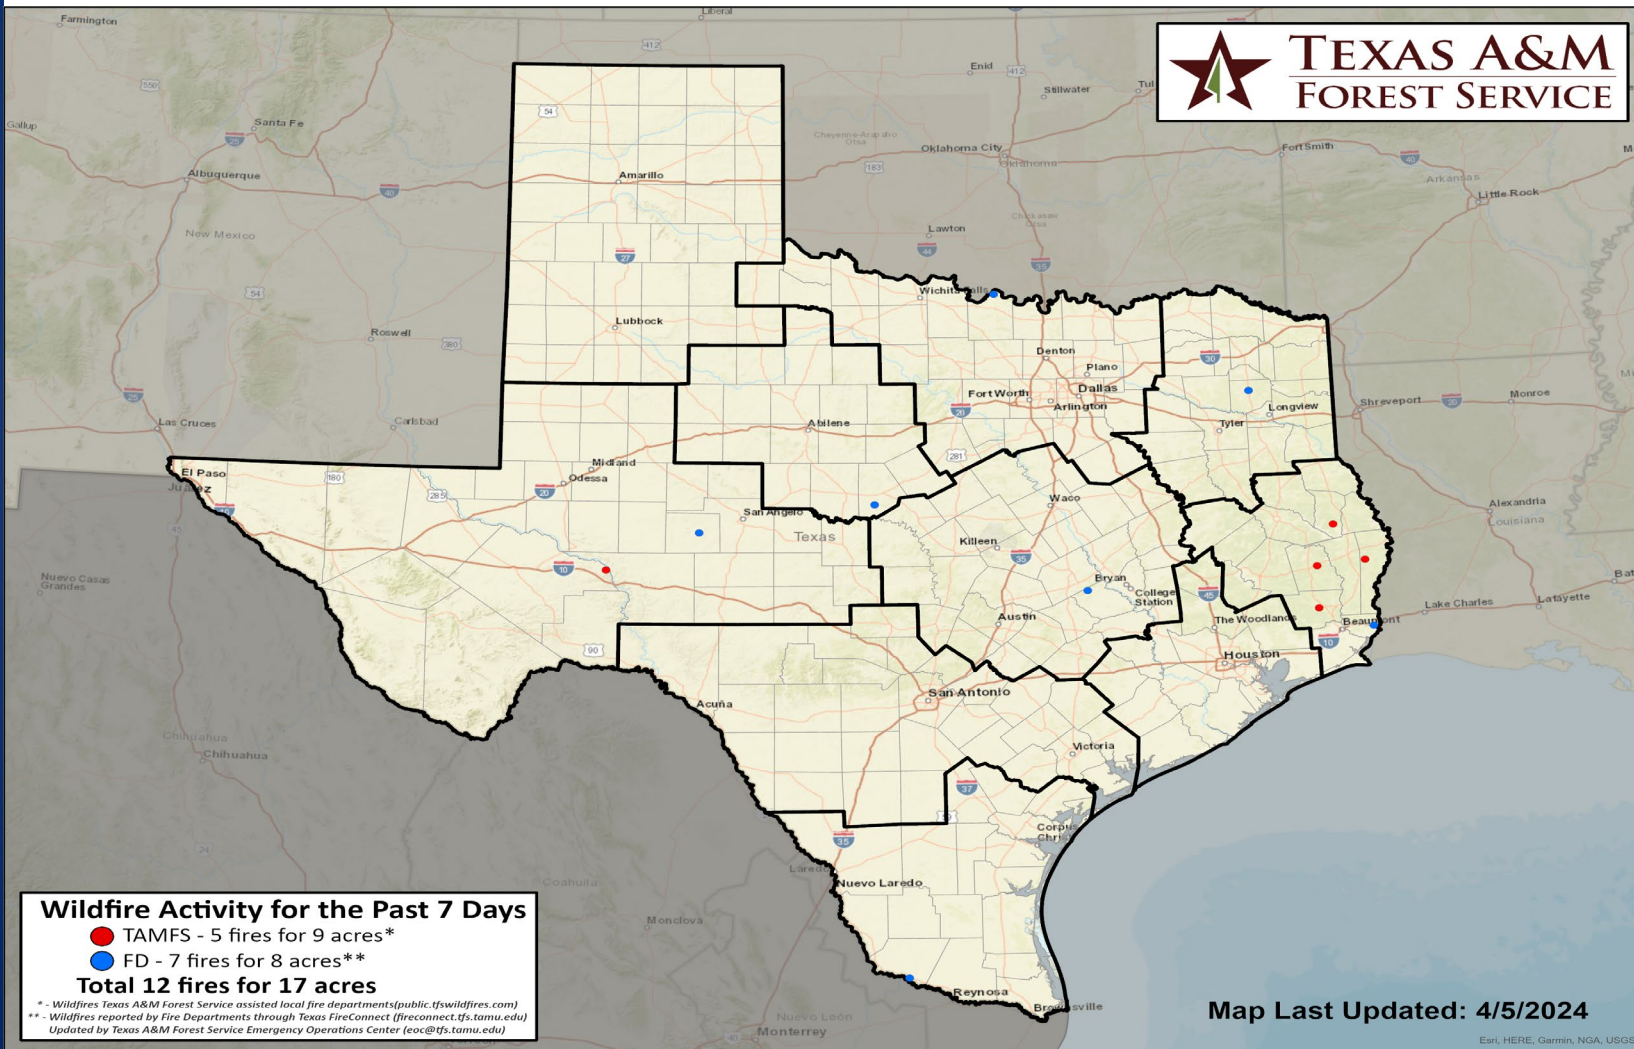

Fire Activity (*Last 24 Hours)

Report of 160 (+1) fires and 1,251,809 (+2) acres have been burned this year. There are 77 (+1) counties with burn bans. The Keetch-Byram Drought Index list contains 22 (+1) counties with an average over 400.