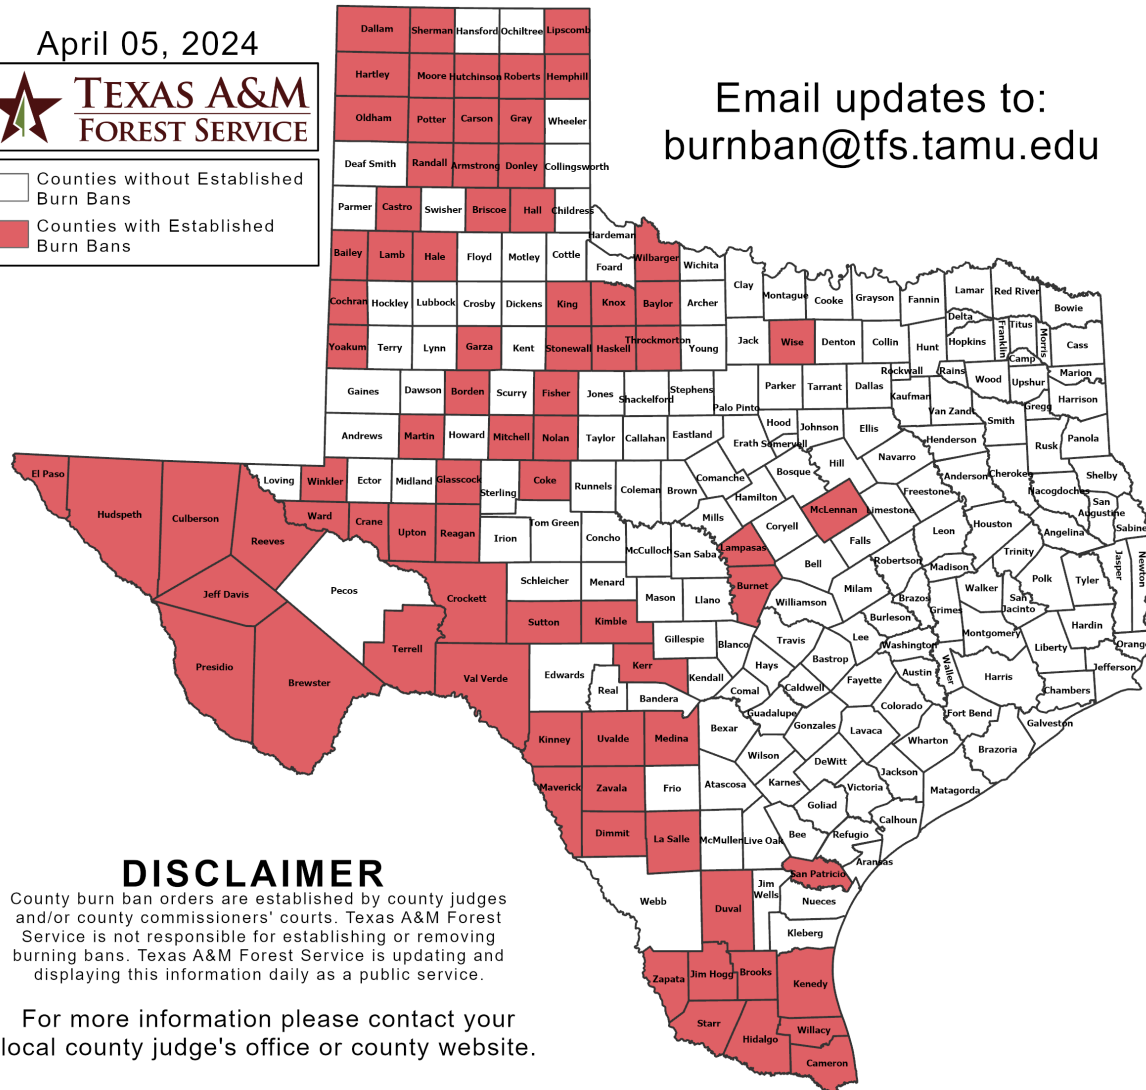

Burn Ban

OUTDOOR BURN BANS

April 05, 2024

**TEXAS A&M
FOREST SERVICE**

☐ Counties without Established Burn Bans
☒ Counties with Established Burn Bans

Email updates to:
burnban@tfs.tamu.edu

Counties with Burn Bans: 77

Armstrong	Hall	Oldham
Bailey	Hartley	Potter
Baylor	Haskell	Presidio
Borden	Hemphill	Randall
Brewster	Hidalgo	Reagan
Briscoe	Hudspeth	Reeves
Brooks	Hutchinson	Roberts
Burnet	Jeff Davis	San Patricio
Cameron	Jim Hogg	Sherman
Carson	Kenedy	Starr
Castro	Kerr	Stonewall
Cochran	Kimble	Sutton
Coke	King	Terrell
Crane	Kinney	Throckmorton
Crockett	Knox	Upton
Culberson	Lamb	Uvalde
Dallam	Lampasas	Val Verde
Dimmit	La Salle	Ward
Donley	Lipscomb	Wilbarger
Duval	McLennan	Willacy
El Paso	Martin	Winkler
Fisher	Maverick	Wise
Garza	Medina	Yoakum
Glasscock	Mitchell	Zapata
Gray	Moore	Zavala
Hale	Nolan	

DISCLAIMER

County burn ban orders are established by county judges and/or county commissioners' courts. Texas A&M Forest Service is not responsible for establishing or removing burning bans. Texas A&M Forest Service is updating and displaying this information daily as a public service.

For more information please contact your local county judge's office or county website.

RED FLAG WARNINGS: www.weather.gov
Additional map formats available at <https://tfsweb.tamu.edu/Burnbans/>