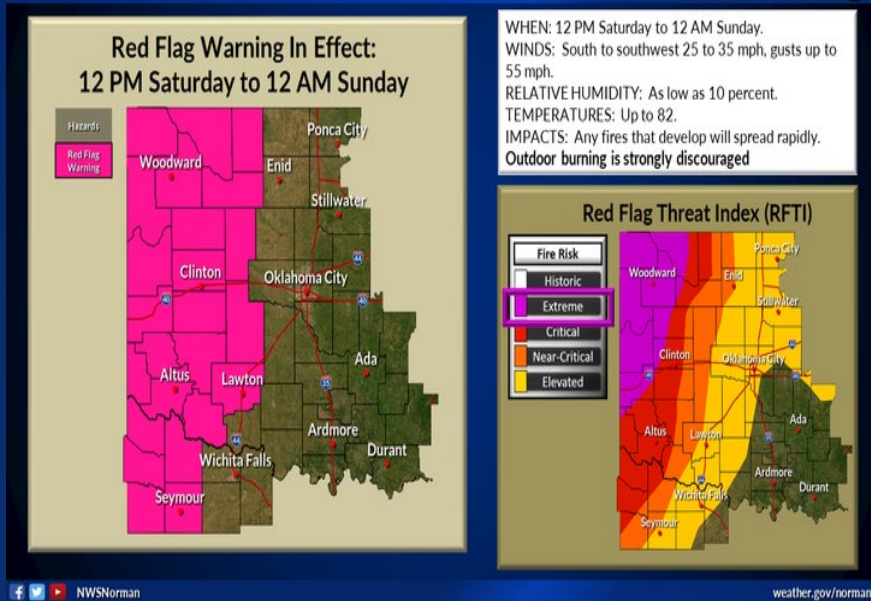

High Wind Warning/Wind Advisory

In effect from 10am - 8pm

Weather Forecast Office
Lubbock, TX
Issued Apr 06, 2024 4:23 AM CDT

A High Wind Warning is in effect today from 10 AM until 8 PM for portions of the South Plains and the far southwest Texas Panhandle. West winds of 30 to 40 mph with gusts to 60 mph are likely. Secure loose outdoor items and drive with extra caution.

Hazardous Weather

Extreme Fire Weather Today

Red Flag Warning

A Red Flag Warning is in effect for western Oklahoma and parts of western north Texas on Saturday afternoon and evening due to critical to extreme fire weather conditions. Southwest winds gusting up to 55 mph and very low afternoon relative humidities will lead to dangerous wildfire behavior.