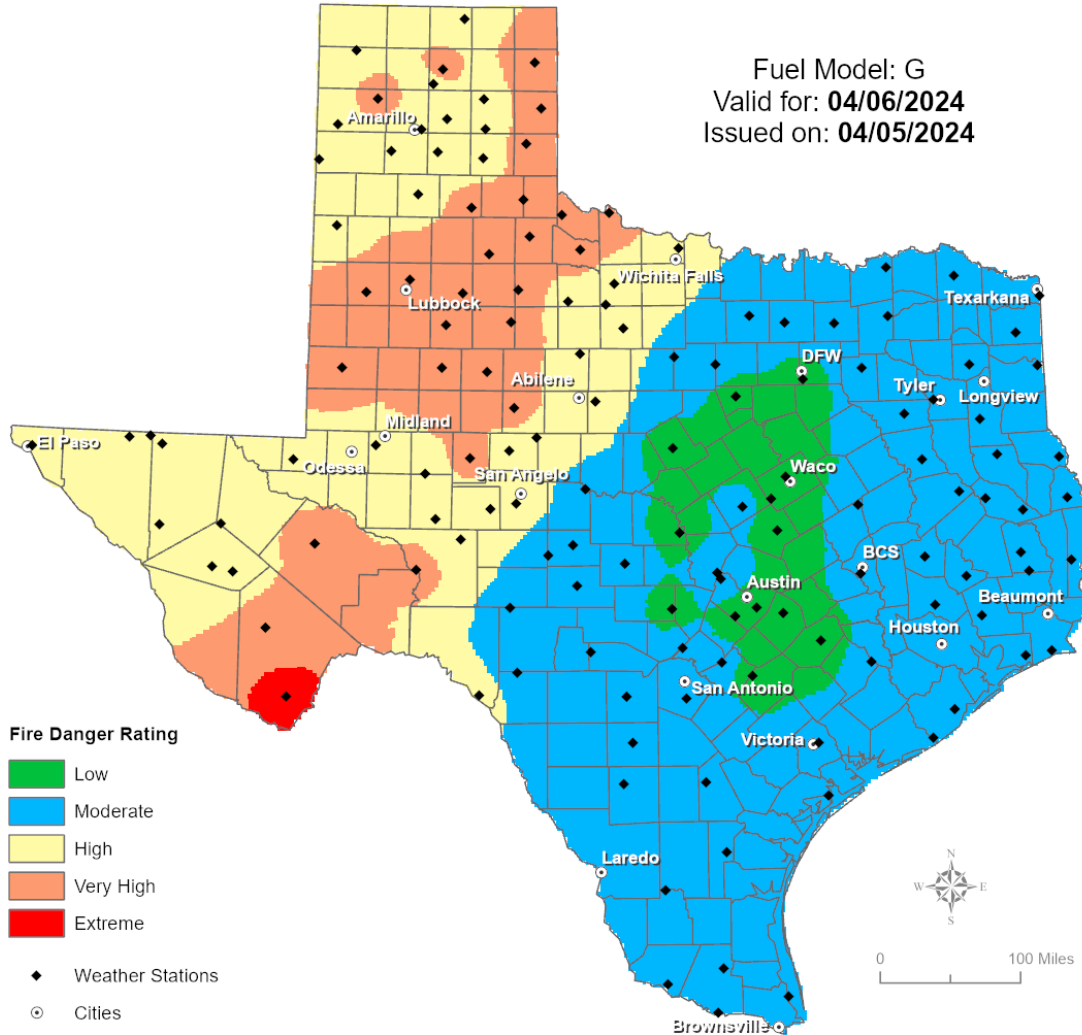

Fire Danger Forecast

Forecast Fire Danger

Fuel Model: G
Valid for: **04/06/2024**
Issued on: **04/05/2024**