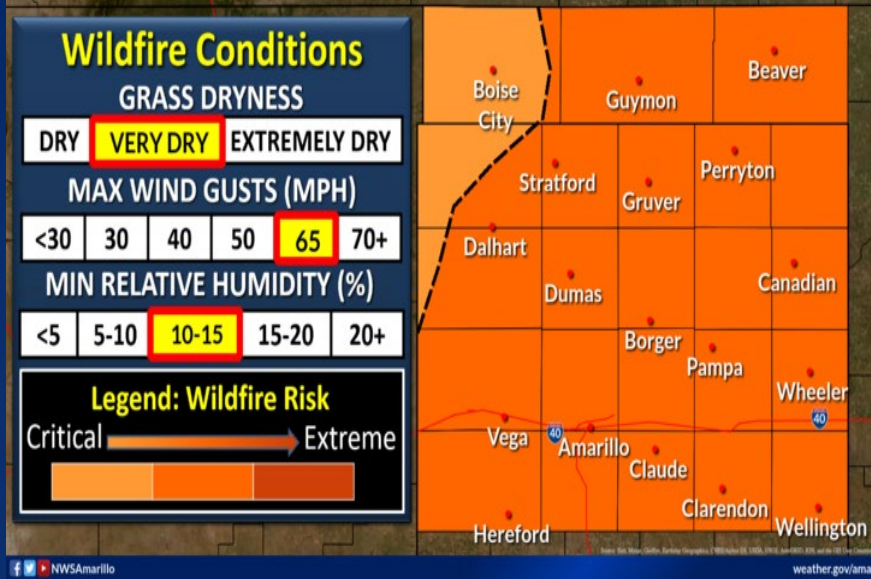

Hazardous Weather

Wildfire Risk Today

Weather Forecast Office
Amarillo, TX
Issued Apr 06, 2024 3:45 AM CDT

Dry and windy conditions will create critical fire weather concerns today. Strong critical wildfire conditions have now extended further into the northwest. Potential max wind gusts may now be strong as 65 mph.