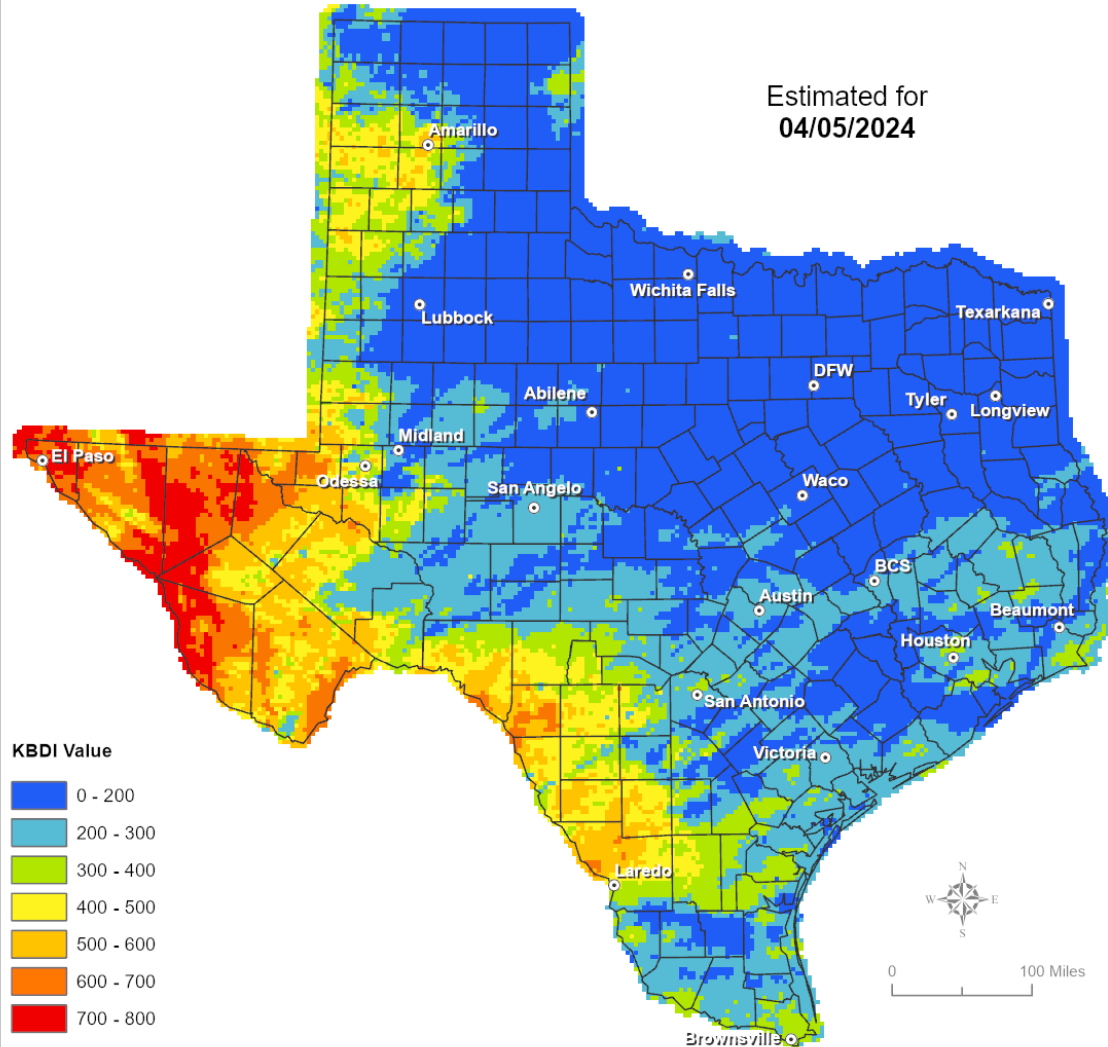

Keetch-Byram Drought Index

(4 km x 4 km resolution)

Estimated for
04/05/2024

Fire Weather

Warnings/Watches/Statements

DATE	WARNING TYPE	LOCATION
04/05/24	Red Flag Warning	Bailey, Baylor, Briscoe, Castro, Childress, Cochran, Coke, Cottle, Crosby, Dickens, Dimmitt, Edwards, Maverick, Uvalde, Fisher, Floyd, Foard, Garza, Hale, Hall, Hardeman, Haskell, Hockley, Jones, Kent, Kinney, King, Knox, Lamb, Lubbock, Lynn, Maverick, Motley, Nolan, Parmer, Sterling, Stonewall, Swisher, Taylor, Terry, Throckmorton, Uvalde, Val Verde, Wilbarger, Yoakum, and Zavala Counties
04/05/24	Fire Danger Statement	Foard, Hardeman, and Knox Counties