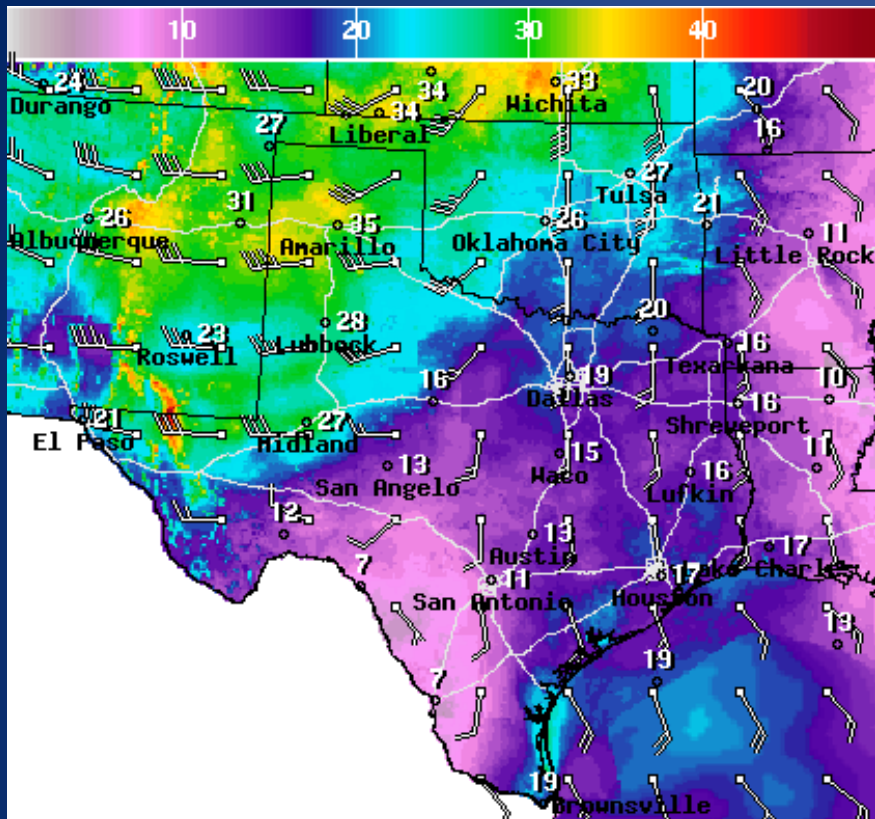

Weather Forecast

WindSpd(Kts) & WindDir For Sat Apr 06 2024 5PM EDT
(Sat Apr 06 2024 21Z)
National Digital Forecast Database
08z issuance Graphic created-Apr 06 4:21AM EDT