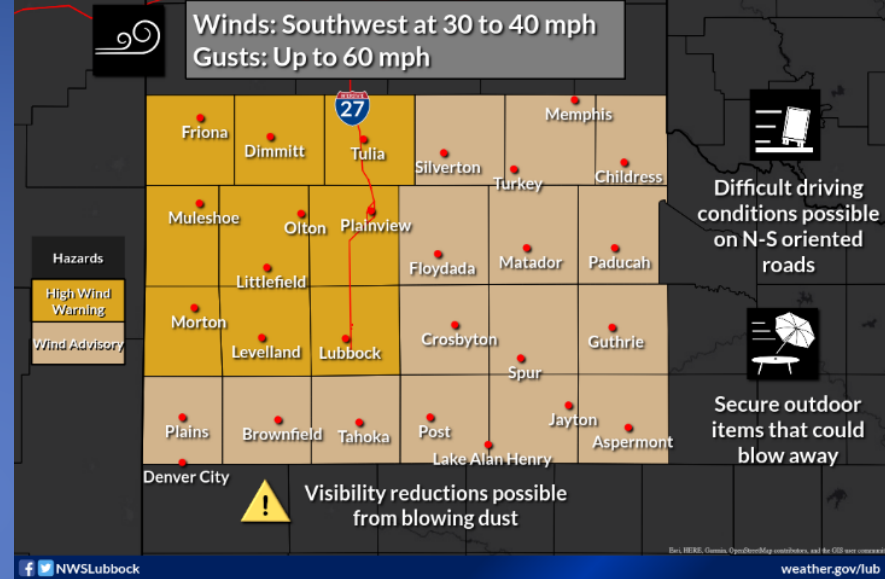

High Wind Warning/Wind Advisory

In effect from 10am - 8pm

Weather Forecast Office
Lubbock, TX
Issued Apr 06, 2024 4:23 AM CDT

A High Wind Warning is in effect today from 10 AM until 8 PM for portions of the South Plains and the far southwest Texas Panhandle. West winds of 30 to 40 mph with gusts to 60 mph are likely. Secure loose outdoor items and drive with extra caution.