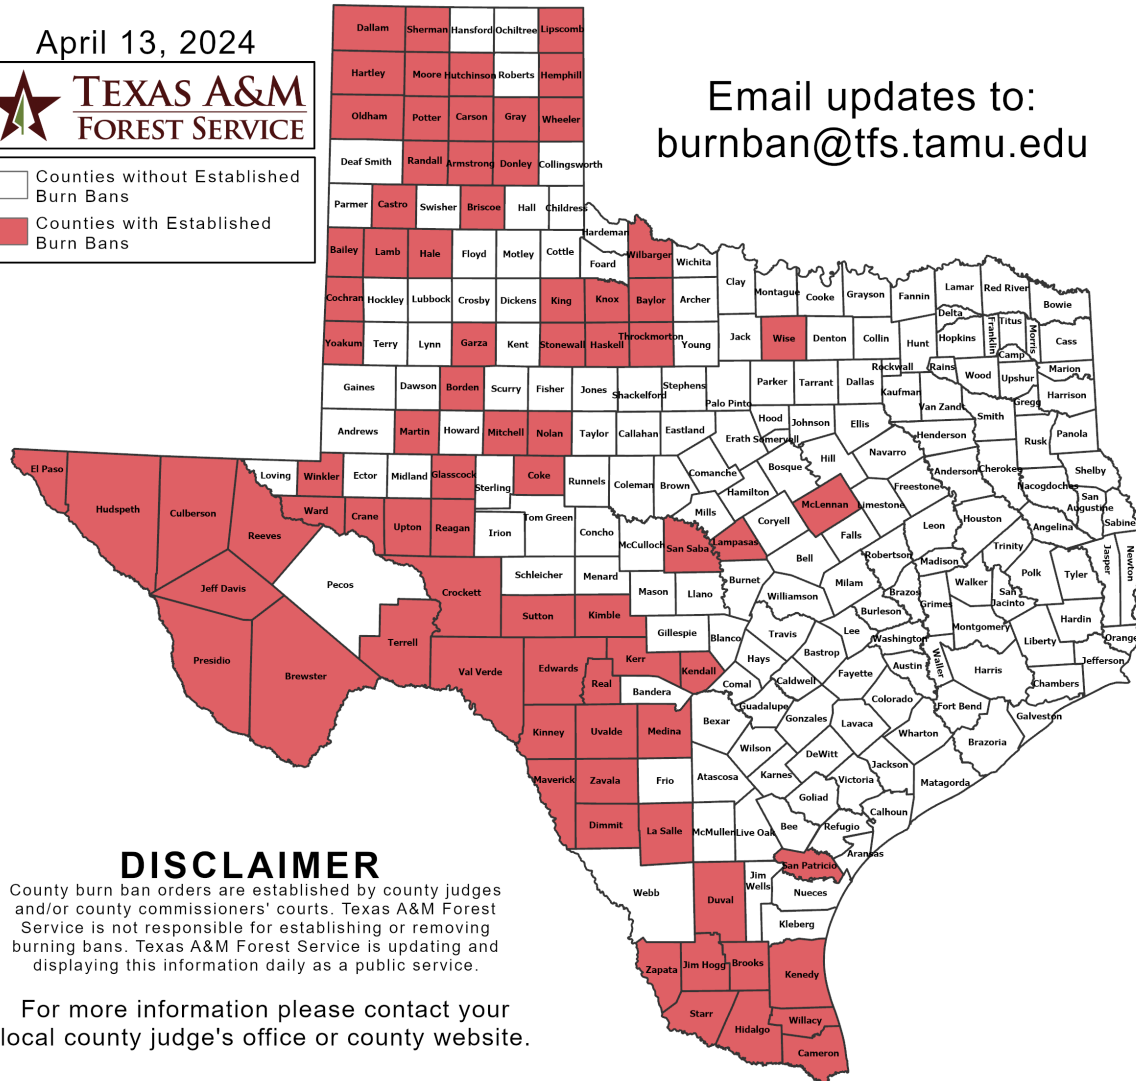

Weather Warnings/Advisories Issued

DATE	WARNING TYPE	LOCATION
04/13/24	High Wind Warning	El Paso and Hudspeth Counties

Fire Danger Forecast

Observed Fire Danger

Burn Ban

OUTDOOR BURN BANS

April 13, 2024

Counties without Established Burn Bans
 Counties with Established Burn Bans