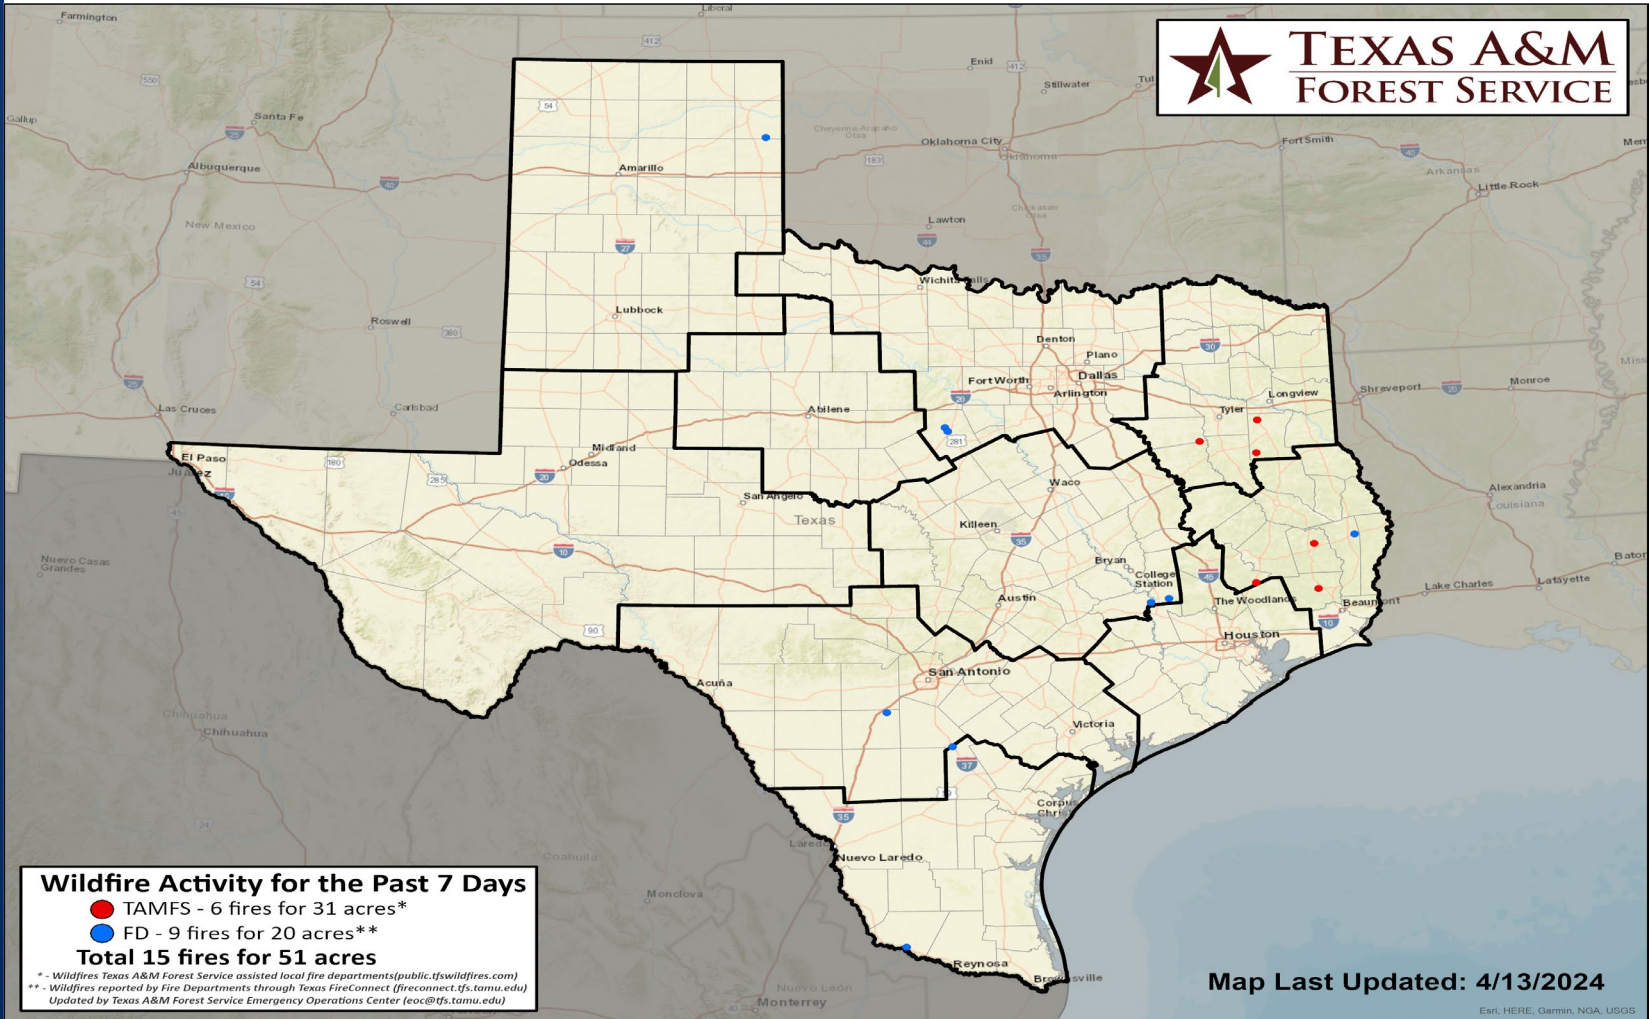

Fire Activity (*Last 24 Hours)

Report of 173 (no change) fires and 1,252,101 (no change) acres have been burned this year. There are 78 (No Change) counties with burn bans. The Keetch-Byram Drought Index list contains 22 (No Change) counties with an average over 400.