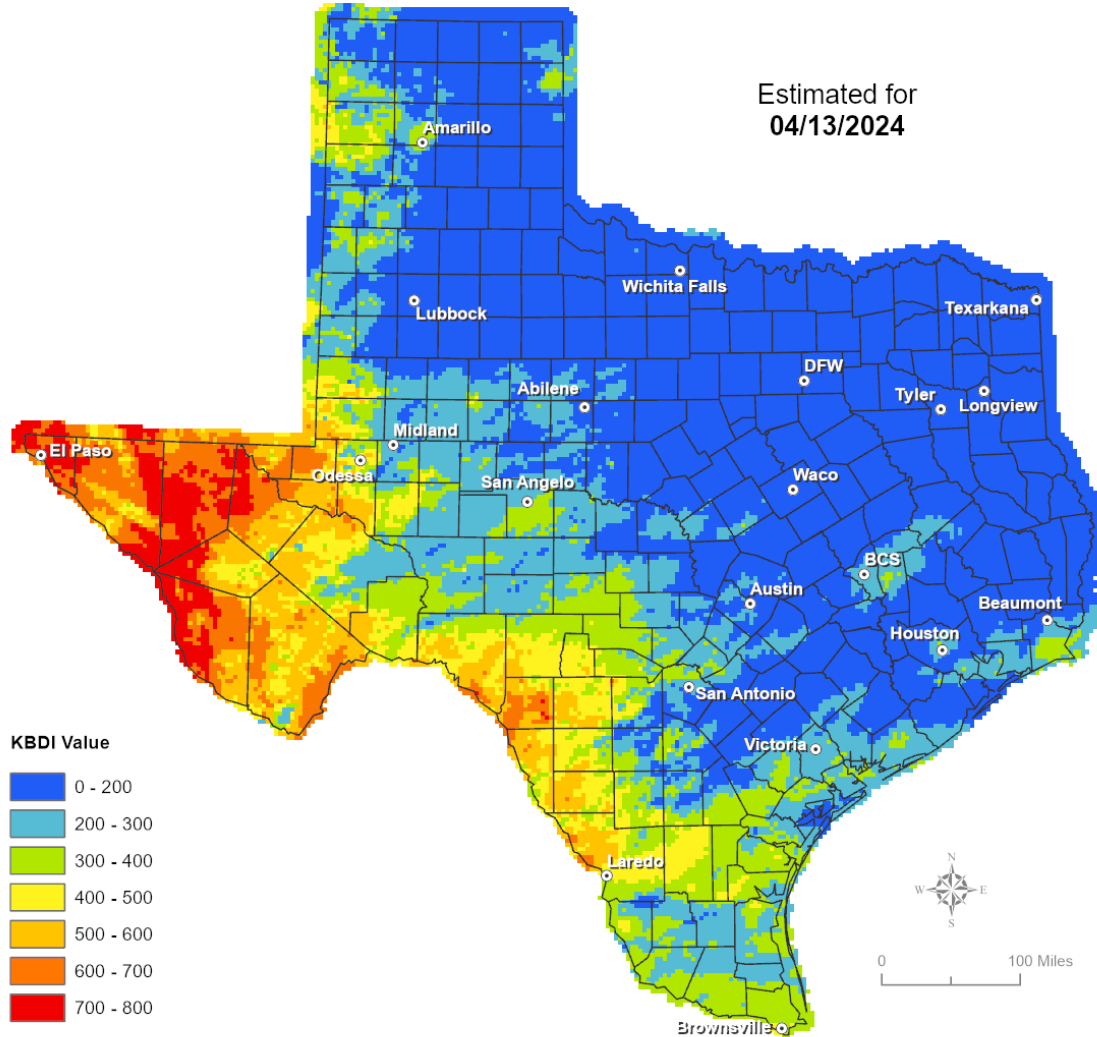

Keetch-Byram Drought Index

Keetch-Byram Drought Index

(4 km x 4 km resolution)

Estimated for
04/13/2024