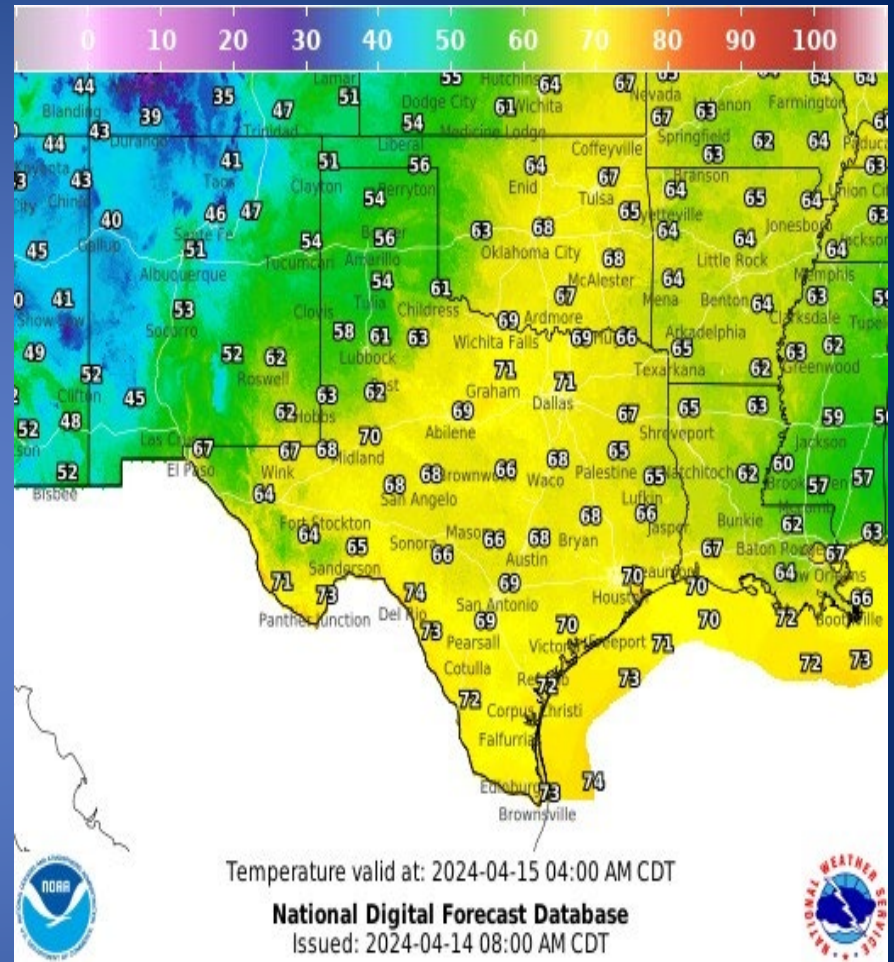

Weather Forecast

Highs

Lows