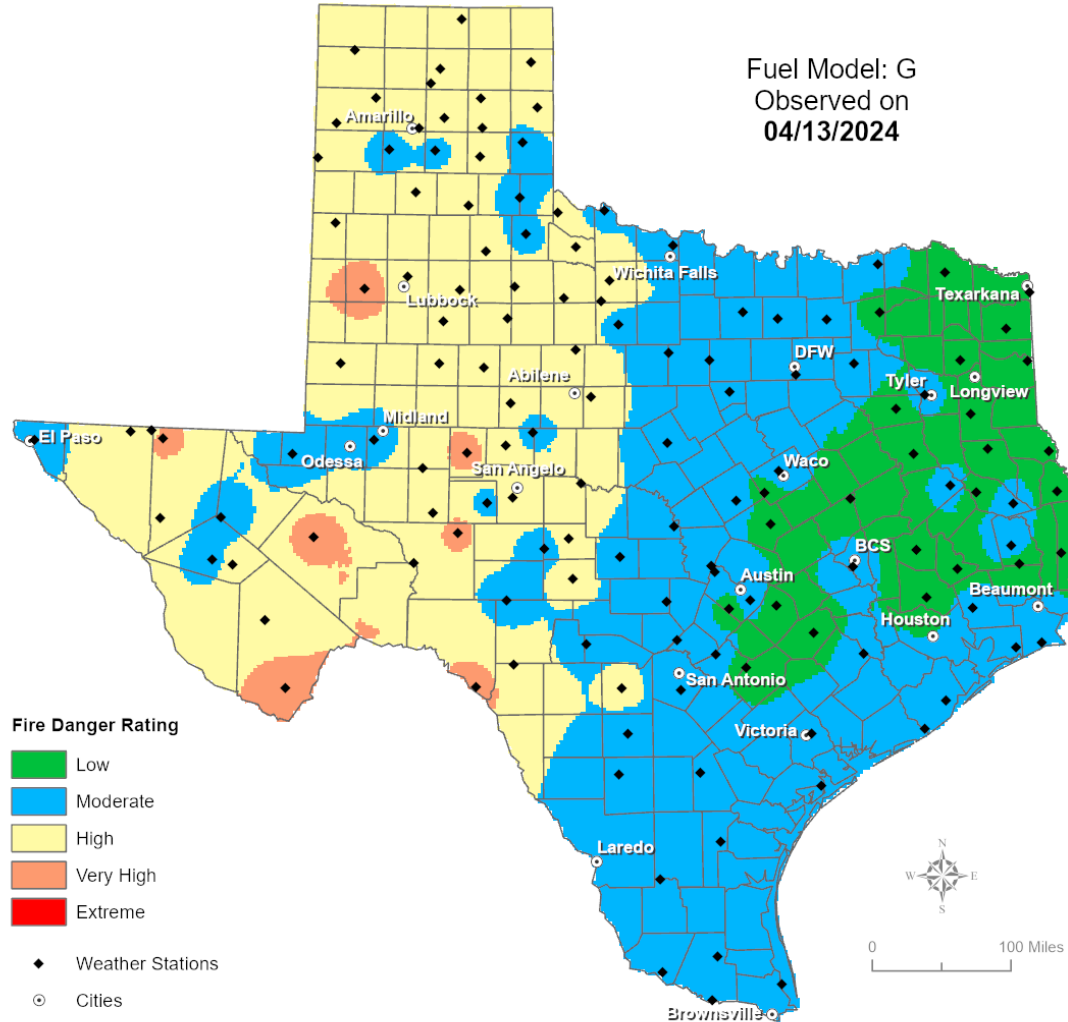

Fire Danger Forecast

Observed Fire Danger