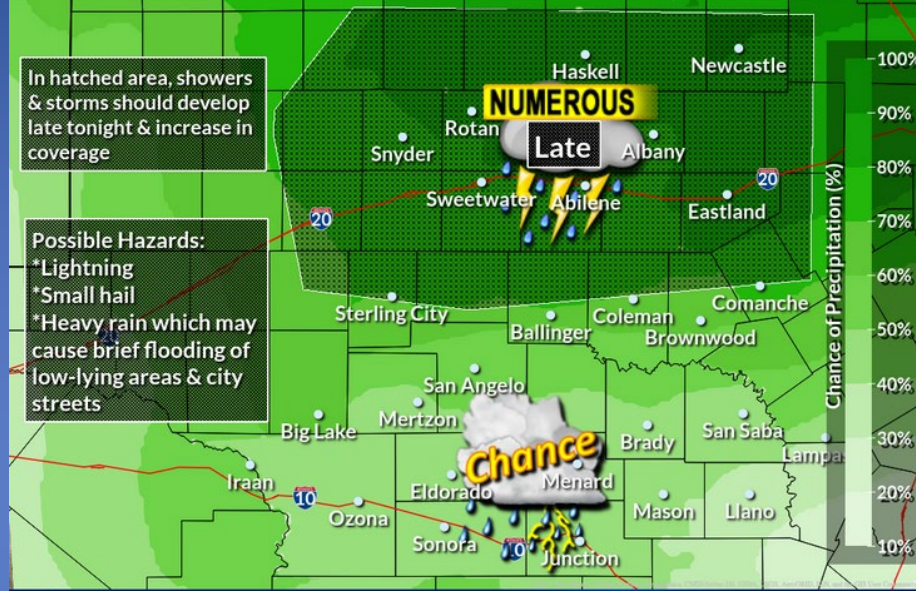

Mostly Cloudy Tonight

Low Chance for Showers and Storms Across The Brush Country

Weather Forecast Office
Corpus Christi, TX
Issued Apr 19, 2024 3:02 AM CDT

NWSCorpus

weather.gov/crp

Mostly cloudy skies are expected again tonight along with temps in upper 60s to low 70s. There is a low chance of showers and thunderstorms across the Brush Country overnight.

Most Likely to Occur in Northern Half of the Area

Weather Forecast Office
San Angelo, TX

Issued Apr 19, 2024 4:42 AM CDT

NWSSan Angelo

weather.gov/sjt

Weather Warnings/Advisories Issued

DATE	WARNING TYPE	LOCATION
04/18/24	Severe Thunderstorm Warning	Hamilton, Lampasas, Llano, Mason, McCulloch, Mills, and San Saba Counties
04/18/24	Tornado Warning	Lampasas County
04/18/24	Flood Advisory	Mason County