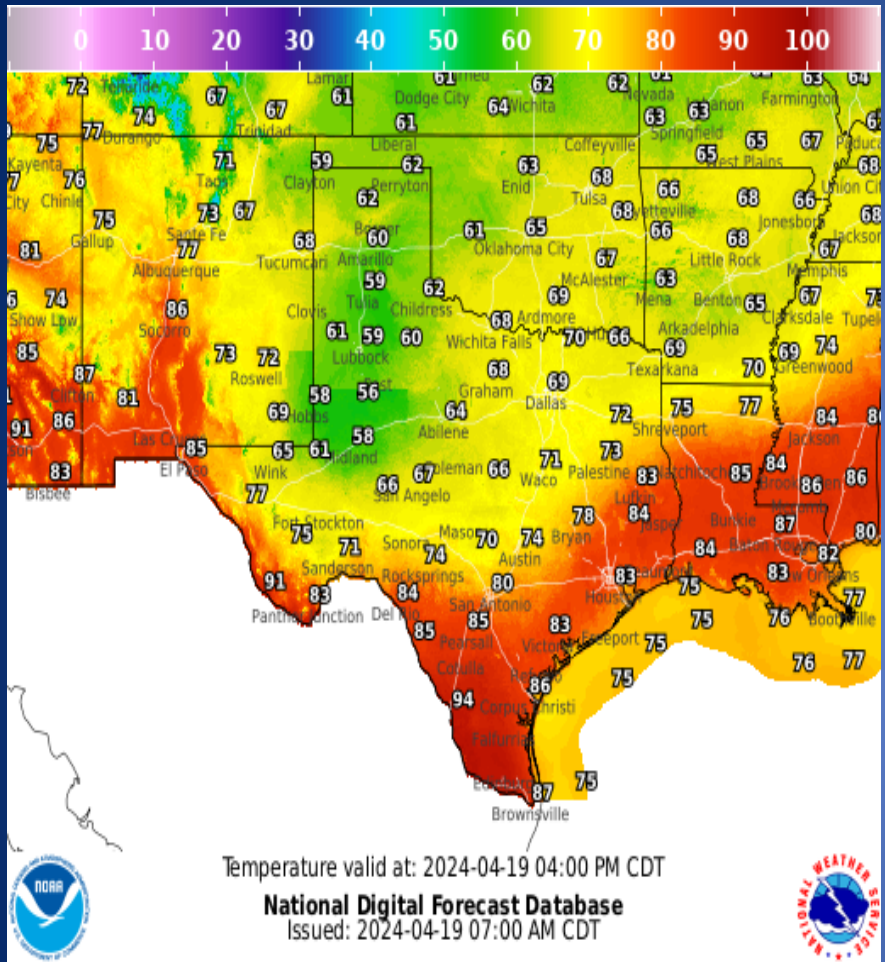

Weather Forecast

Highs