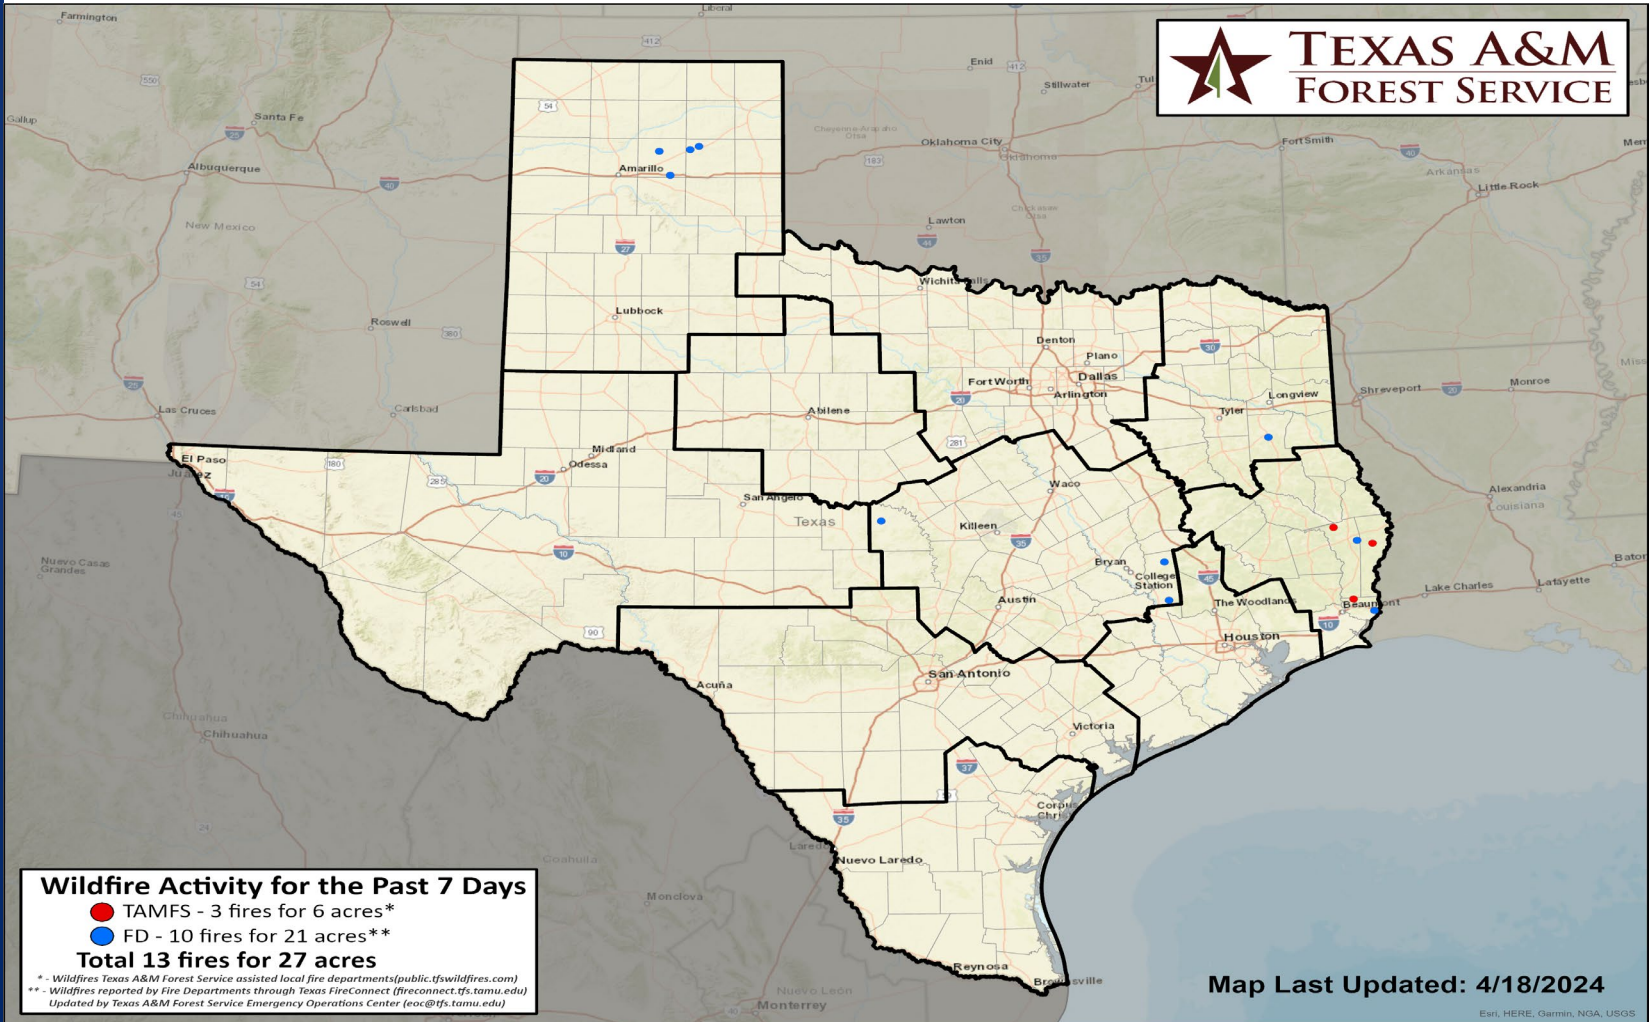

Keetch-Byram Drought Index

(4 km x 4 km resolution)

Estimated for
04/18/2024

Fire Activity (*Last 24 Hours)

Report of 172 (+1) fires and 1,247,264 (+1) acres have been burned this year. There are 77 (-1) counties with burn bans. The Keetch-Byram Drought Index list contains 25 (No Change) counties with an average over 400.