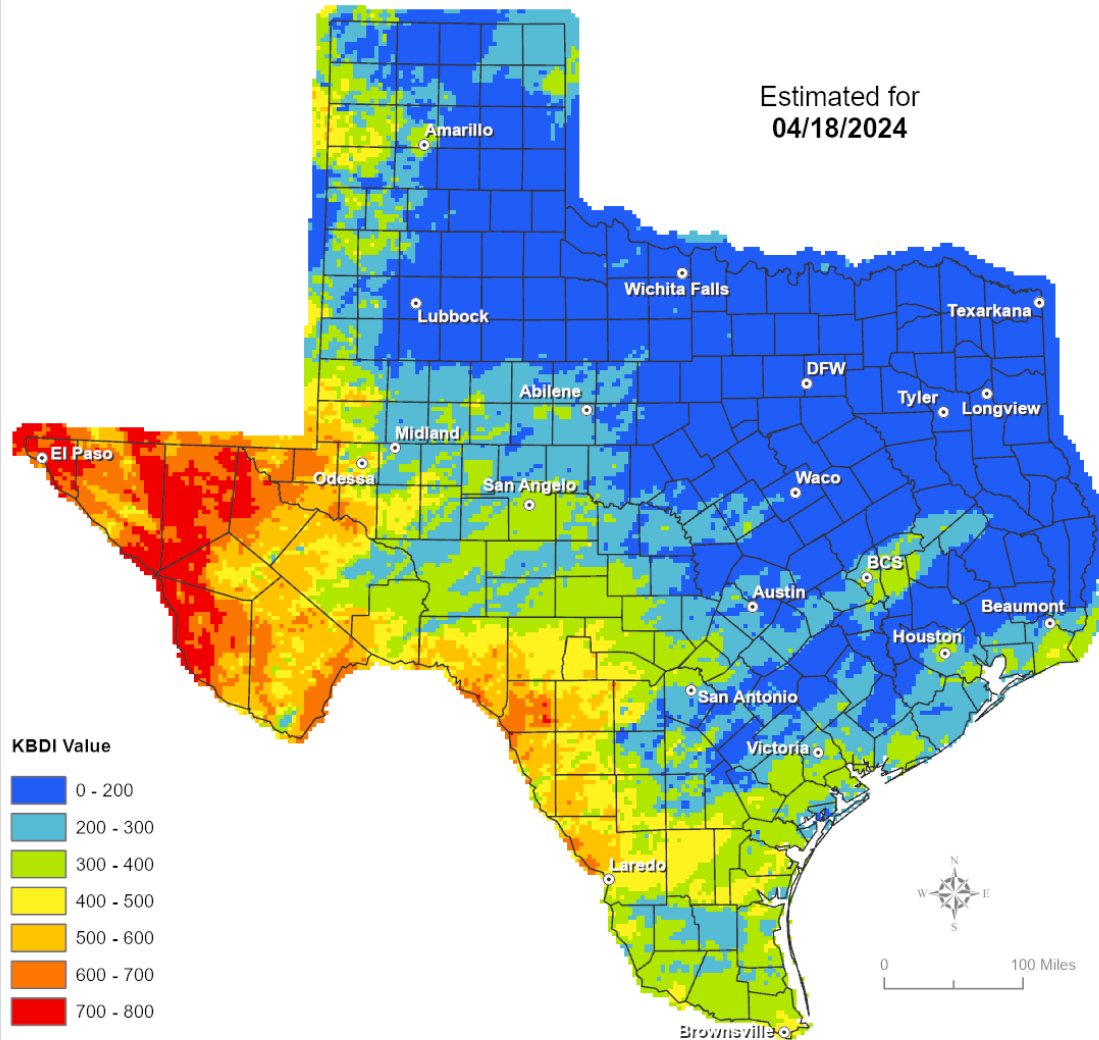

Keetch-Byram Drought Index

Keetch-Byram Drought Index

(4 km x 4 km resolution)

Estimated for
04/18/2024