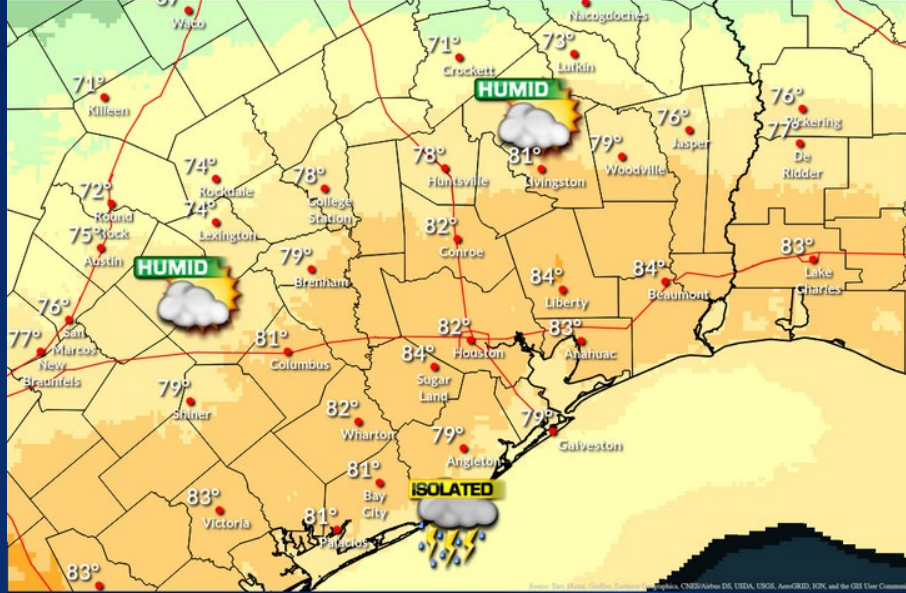

Hazardous Weather

Friday Outlook

Warm and humid, isolated storms possible near coast

Weather Forecast Office
Houston/Galveston TX
Issued Apr 19, 2024 6:17 AM CDT

@NWSHouston

weather.gov/hgx

Warm and humid with isolated showers along the coast

Mostly Cloudy Tonight

Low Chance for Showers and Storms Across The Brush Country

Weather Forecast Office
Corpus Christi, TX
Issued Apr 19, 2024 3:02 AM CDT