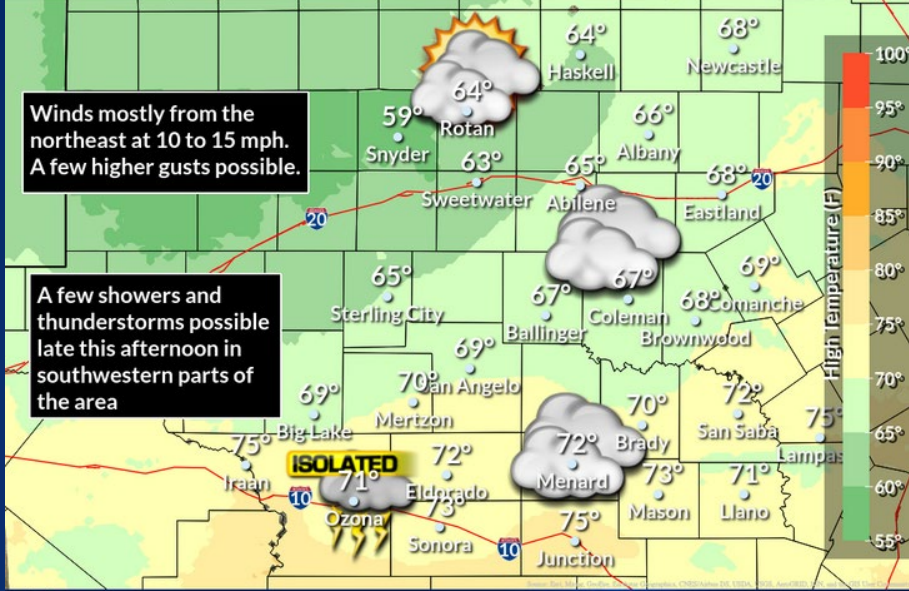

Hazardous Weather

Much Cooler Today

Forecast Afternoon High Temperatures

Weather Forecast Office
San Angelo, TX

Issued Apr 19, 2024 4:07 AM CDT

NWSSan Angelo

weather.gov/sjt

Increased Chance of Showers & Storms Overnight

Most Likely to Occur in Northern Half of the Area

Weather Forecast Office
San Angelo, TX

Issued Apr 19, 2024 4:42 AM CDT