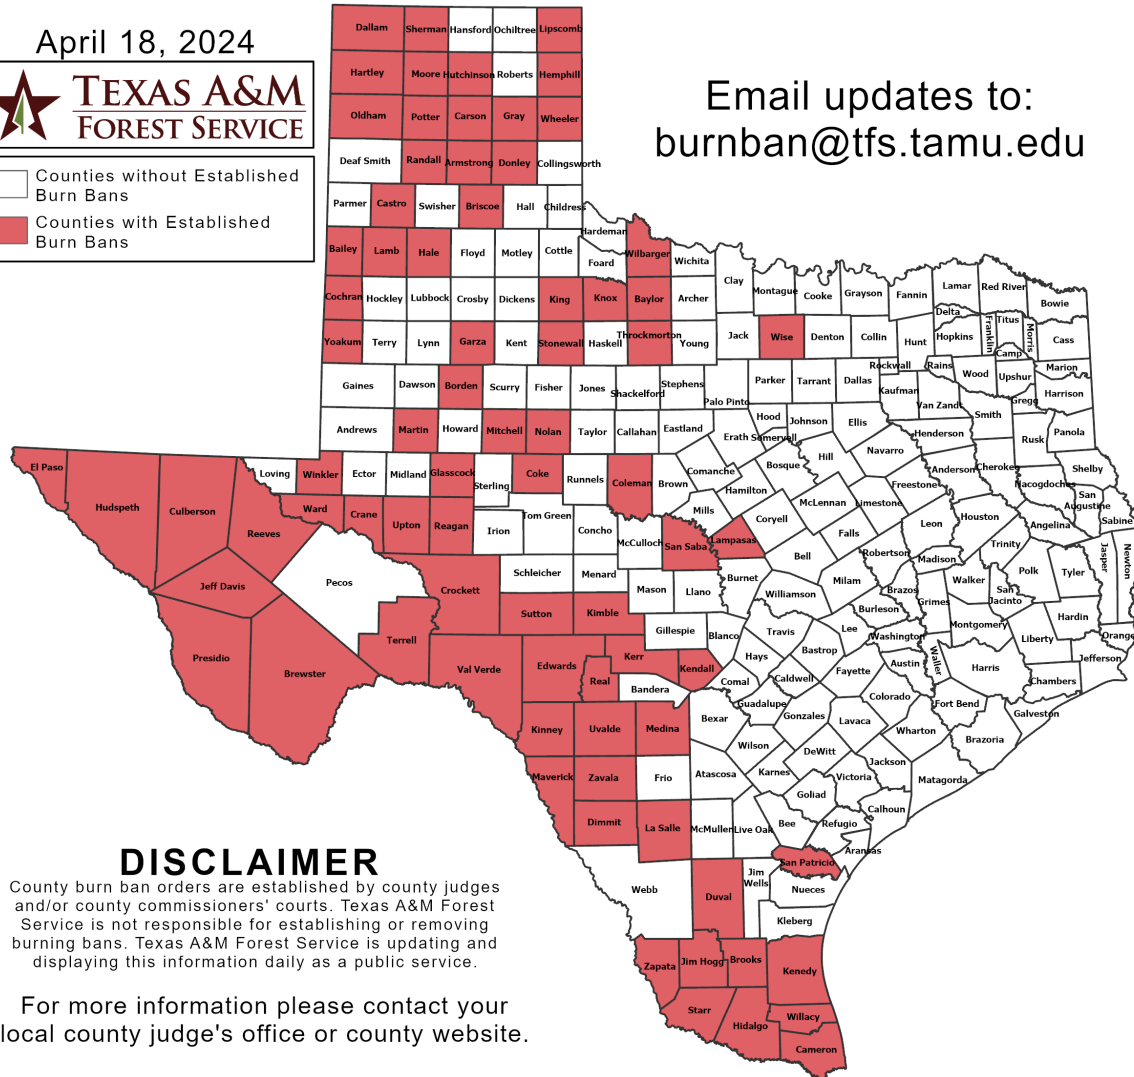

Burn Ban

OUTDOOR BURN BANS

April 18, 2024

Counties without Established Burn Bans
 Counties with Established Burn Bans

Email updates to:
burnban@tfs.tamu.edu

Counties with Burn Bans: 77

Armstrong	Hartley	Presidio
Bailey	Hemphill	Randall
Baylor	Hidalgo	Reagan
Borden	Hudspeth	Real
Brewster	Hutchinson	Reeves
Briscoe	Jeff Davis	San Patricio
Brooks	Jim Hogg	San Saba
Cameron	Kendall	Sherman
Carson	Kenedy	Starr
Castro	Kerr	Stonewall
Cochran	Kimble	Sutton
Coke	King	Terrell
Coleman	Kinney	Throckmorton
Crane	Knox	Upton
Crockett	Lamb	Uvalde
Culberson	Lampasas	Val Verde
Dallam	La Salle	Ward
Dimmit	Lipscomb	Wheeler
Donley	Martin	Wilbarger
Duval	Maverick	Willacy
Edwards	Medina	Winkler
El Paso	Mitchell	Wise
Garza	Moore	Yoakum
Glasscock	Nolan	Zapata
Gray	Oldham	Zavala
Hale	Potter	

DISCLAIMER

County burn ban orders are established by county judges and/or county commissioners' courts. Texas A&M Forest Service is not responsible for establishing or removing burning bans. Texas A&M Forest Service is updating and displaying this information daily as a public service.

For more information please contact your local county judge's office or county website.

RED FLAG WARNINGS: www.weather.gov
Additional map formats available at <https://tfsweb.tamu.edu/Burnbans/>