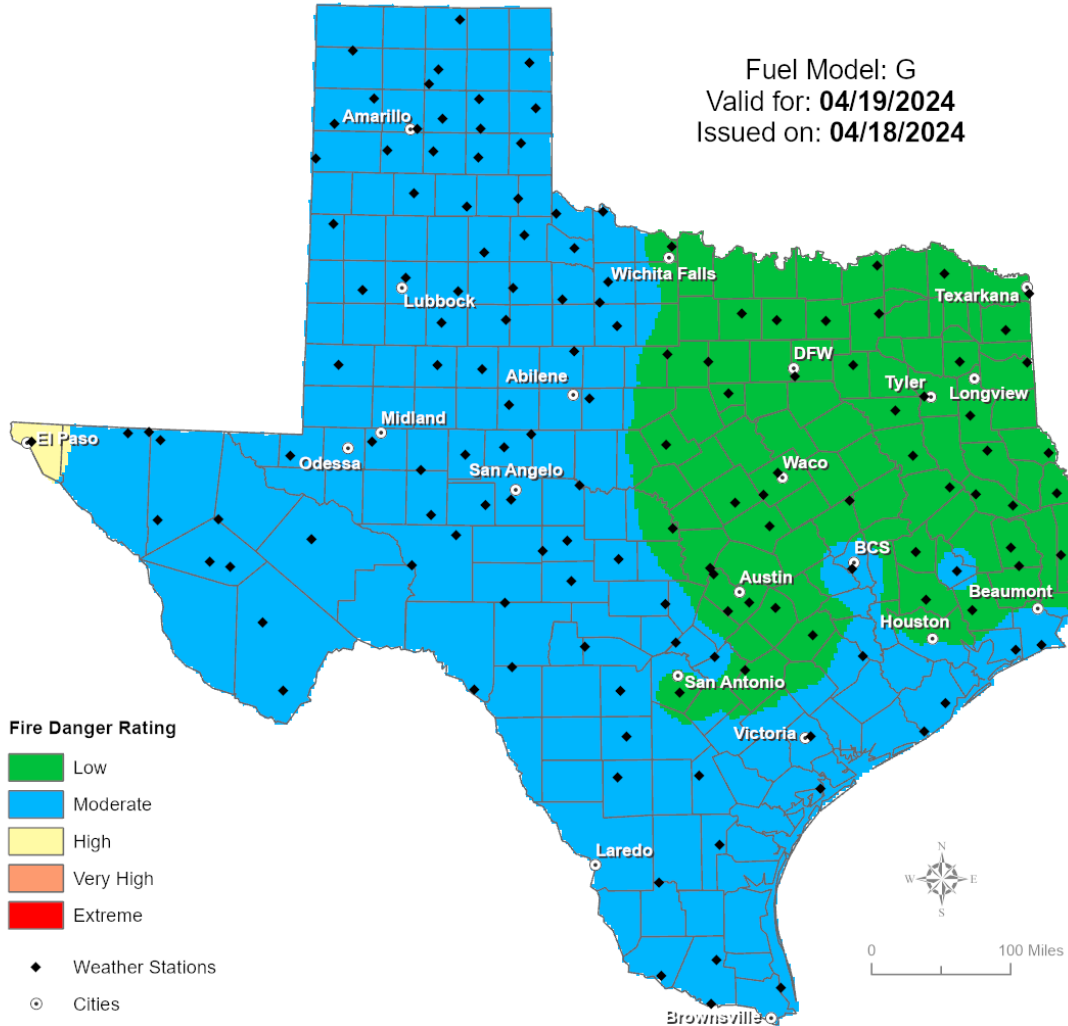

Fire Danger Forecast

Forecast Fire Danger

Fuel Model: G
Valid for: **04/19/2024**
Issued on: **04/18/2024**