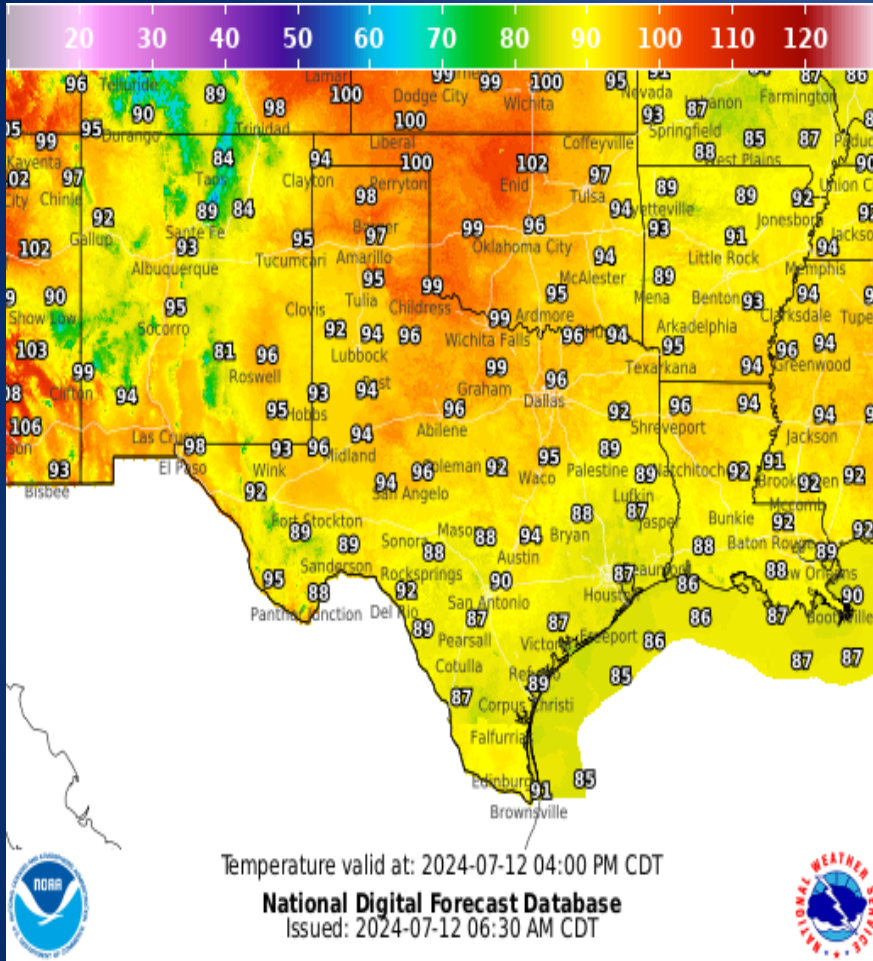

Weather Forecast

Highs