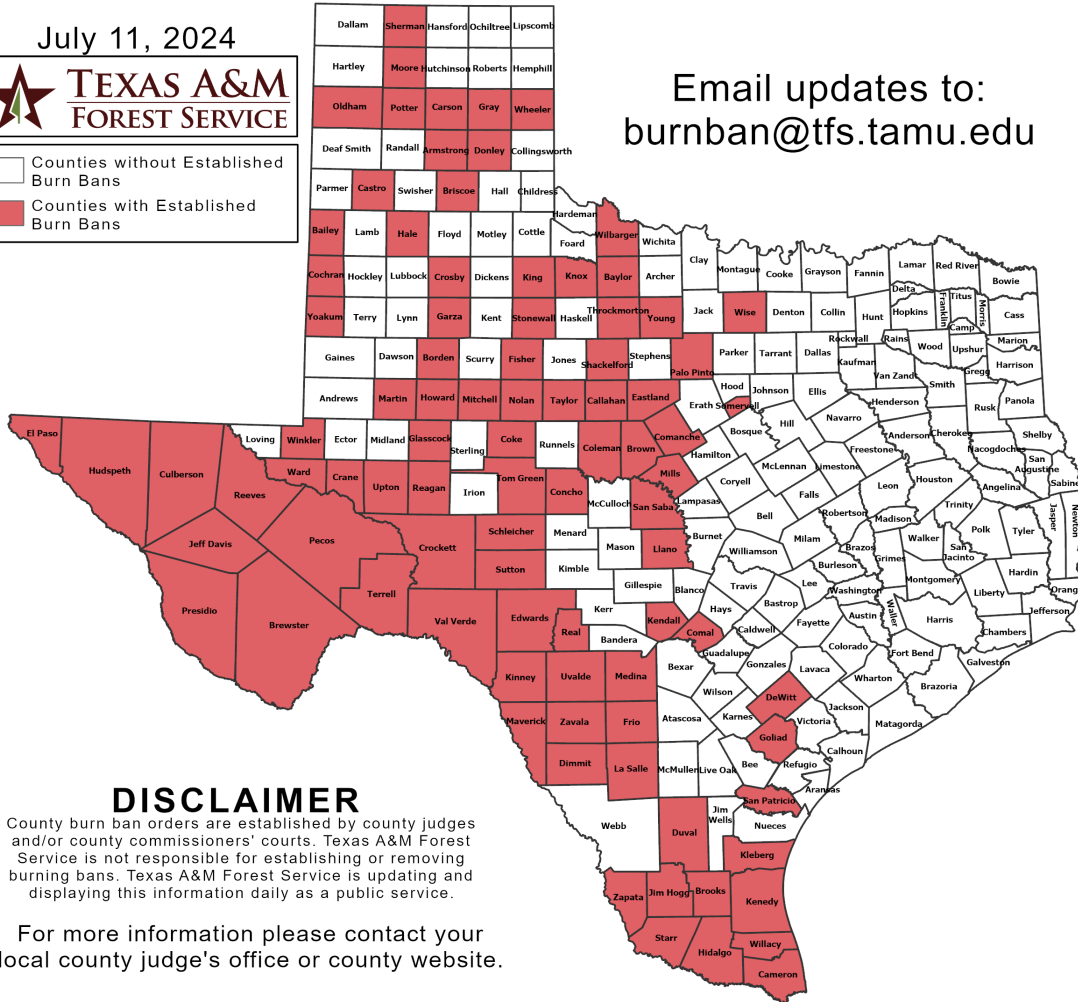

Burn Ban

OUTDOOR BURN BANS

July 11, 2024

☐ Counties without Established Burn Bans
☒ Counties with Established Burn Bans

Email updates to:
burnban@tfs.tamu.edu

Counties with Burn Bans: 90

Armstrong	Frio	Presidio
Bailey	Garza	Reagan
Baylor	Glasscock	Real
Borden	Goliad	Reeves
Brewster	Gray	San Patricio
Briscoe	Hale	San Saba
Brooks	Hidalgo	Schleicher
Brown	Howard	Shackelford
Callahan	Hudspeth	Sherman
Cameron	Jeff Davis	Somervell
Carson	Jim Hogg	Starr
Castro	Kendall	Stonewall
Cochran	Kenedy	Sutton
Coke	King	Taylor
Coleman	Kinney	Terrell
Comal	Kleberg	Throckmorton
Comanche	Knox	Tom Green
Concho	La Salle	Upton
Crane	Llano	Uvalde
Crockett	Martin	Val Verde
Crosby	Maverick	Ward
Culberson	Medina	Wheeler
DeWitt	Mills	Willbarger
Dimmit	Mitchell	Willacy
Donley	Moore	Winkler
Duval	Nolan	Wise
Eastland	Oldham	Yoakum
Edwards	Palo Pinto	Young
El Paso	Pecos	Zapata
Fisher	Potter	Zavala

DISCLAIMER

County burn ban orders are established by county judges and/or county commissioners' courts. Texas A&M Forest Service is not responsible for establishing or removing burning bans. Texas A&M Forest Service is updating and displaying this information daily as a public service.

For more information please contact your local county judge's office or county website.

RED FLAG WARNINGS: www.weather.gov
Additional map formats available at <https://tfsweb.tamu.edu/Burnbans/>