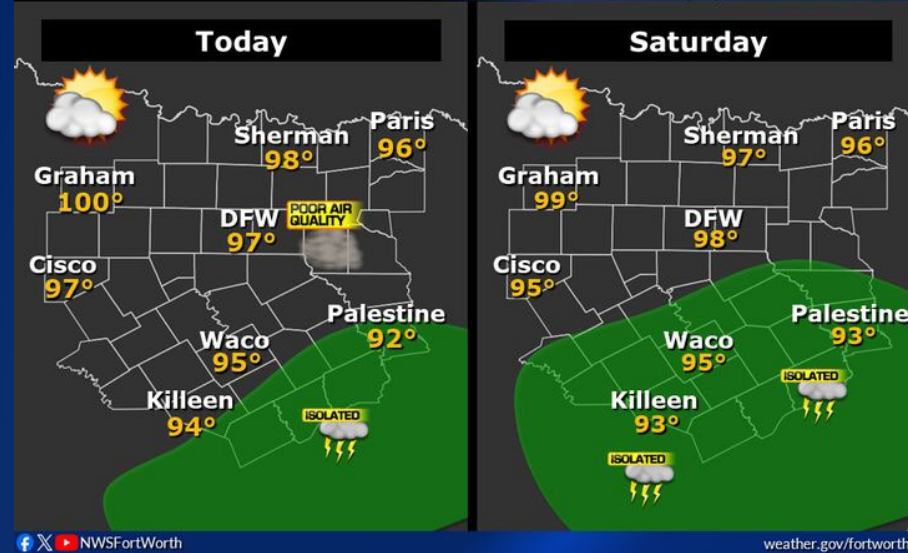

Weather Forecast

Highs

Lows

Weather Forecast

Wind Speeds

Gusts

Hazardous Weather

Highlighted Area: Texas

Last Updated: Jul 12 2024 0755 AM CDT
Valid Until: Jul 13 2024 0700 AM CDT

Severe Weather Outlook Friday, July 12, 2024

| | |
|---|---------------|
| 5 | High Risk |
| 4 | Moderate Risk |
| 3 | Enhanced Risk |
| 2 | Slight Risk |
| 1 | Marginal Risk |
| | Thunderstorms |

Hazardous Weather

Seasonably Hot – Isolated Afternoon Storms

Weather Forecast Office
Fort Worth, TX
Issued July 12, 2024 5:49 AM CT

NWSFortWorth

weather.gov/fortworth

Mostly sunny skies and seasonably hot temperatures are expected today and Saturday. A few thunderstorms may develop across the central and eastern parts of the region this afternoon. Most locations will likely remain dry! Lightning and brief, gusty winds will be the main threats in and around any storm.