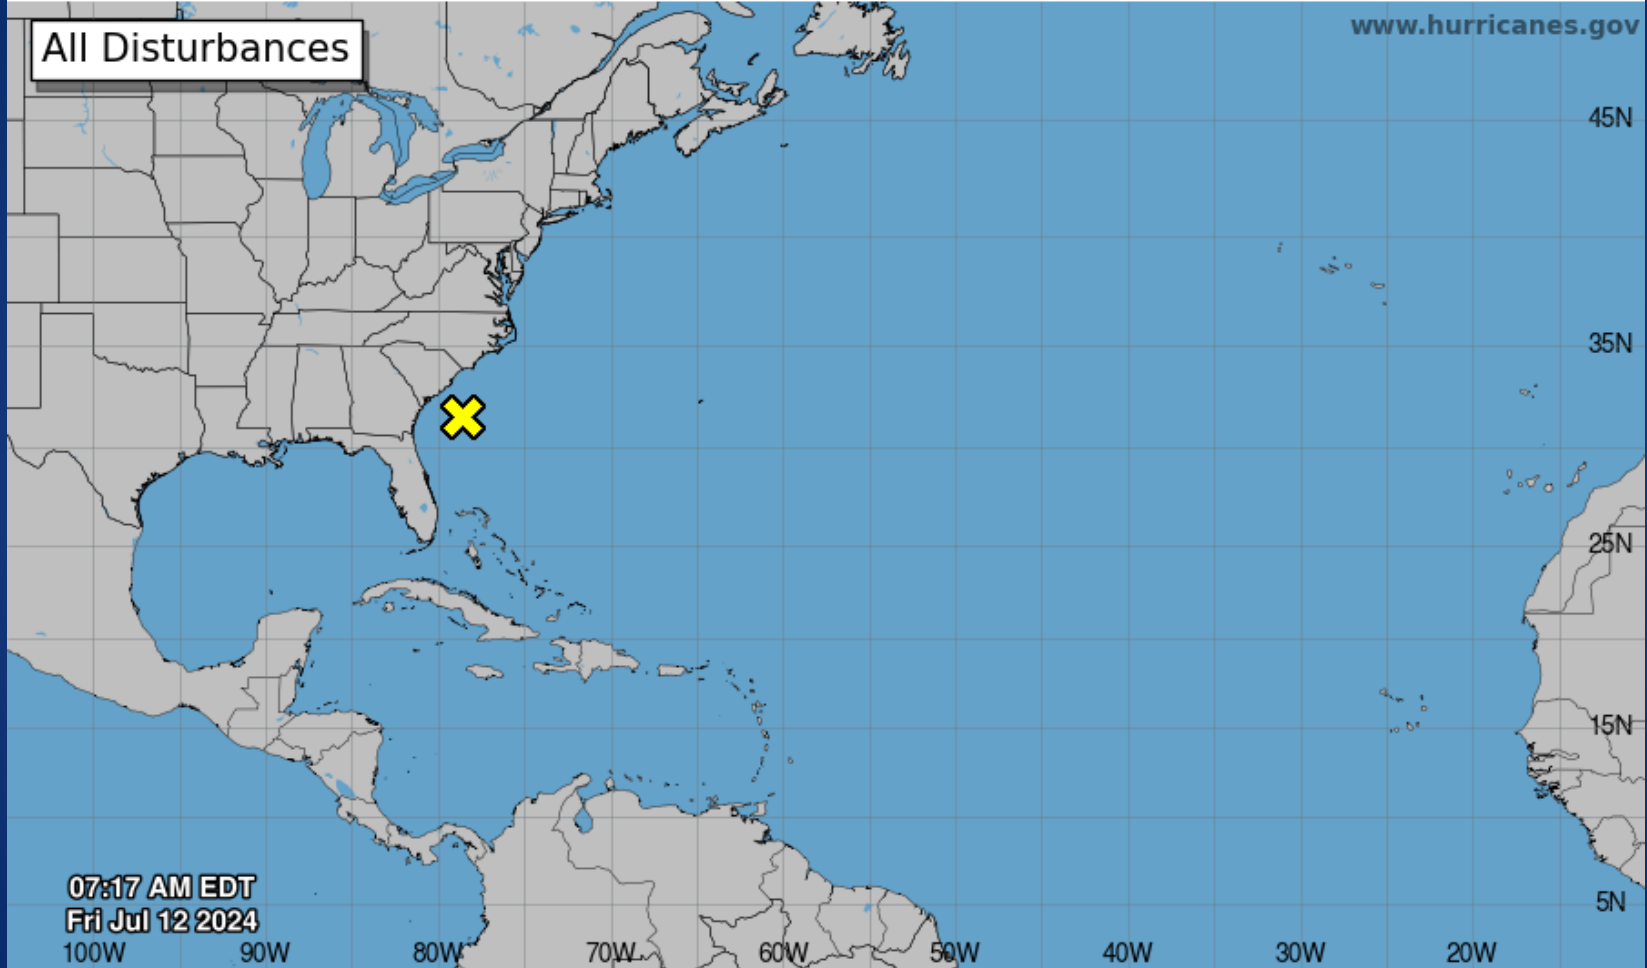

Tropical Weather Awareness

Seven-Day Graphical Tropical Weather Outlook

National Hurricane Center Miami, Florida

www.hurricanes.gov

All Disturbances

07:17 AM EDT
Fri Jul 12 2024

100W 90W 80W 70W 60W 50W 40W 30W 20W

Current Disturbances and Seven-Day Cyclone Formation Chance: < 40% 40-60% > 60%
Tropical or Sub-Tropical Cyclone: Depression Storm Hurricane
 Post-Tropical Cyclone or Remnants