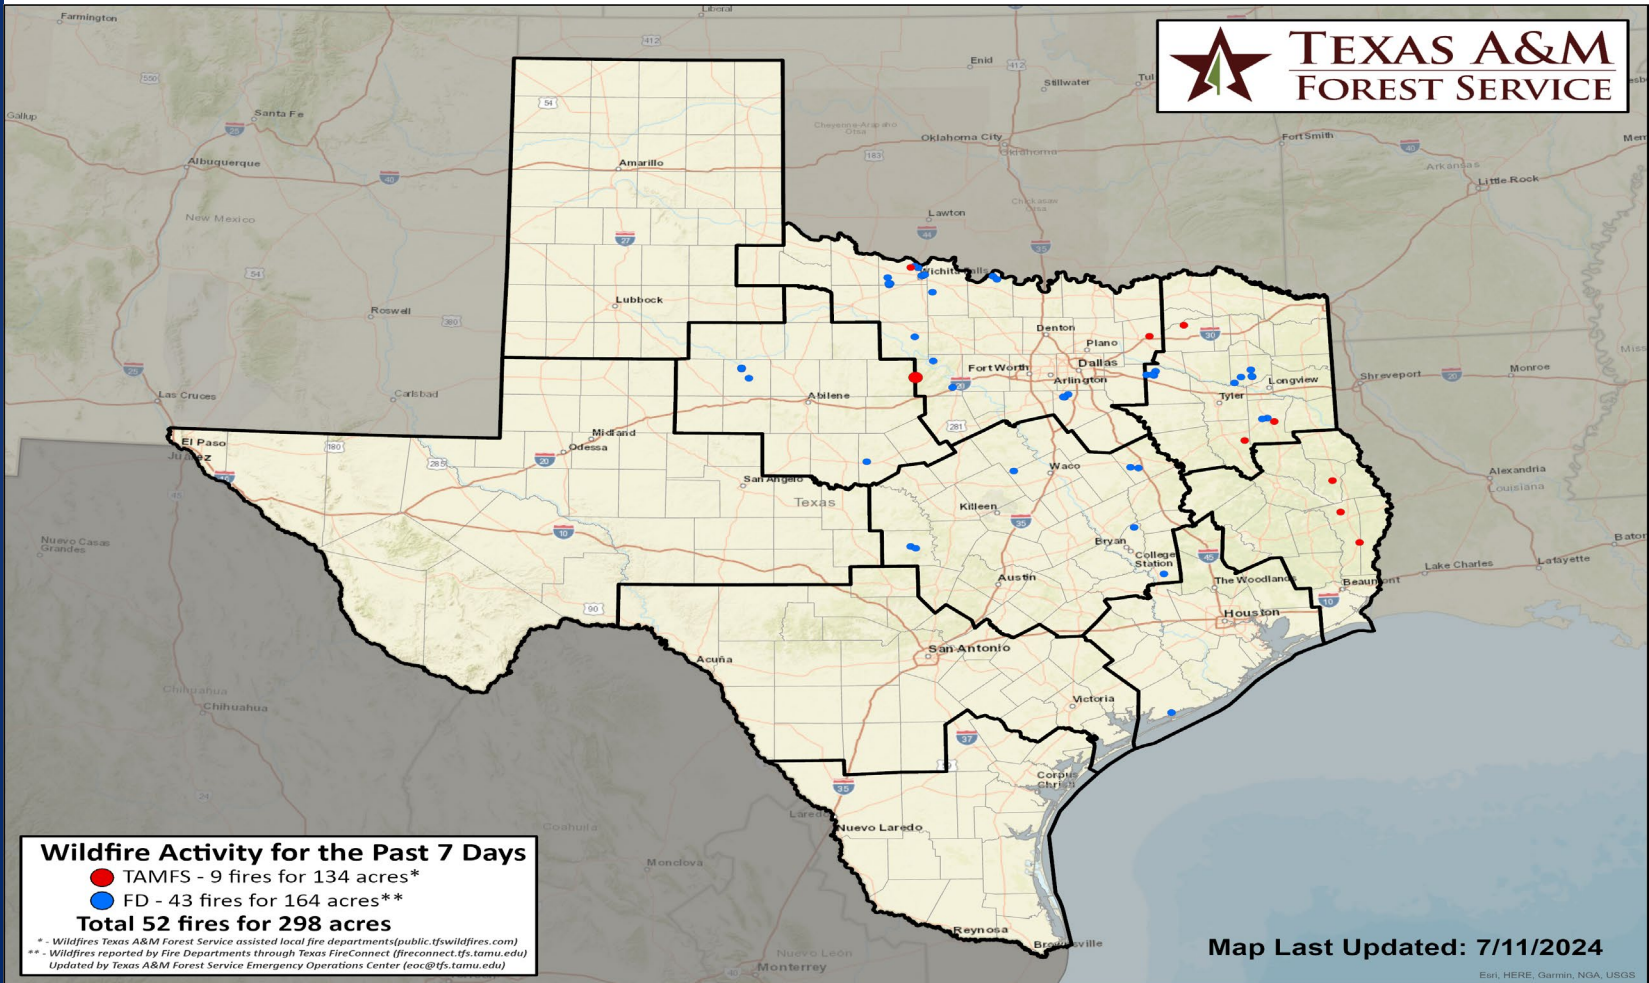

Keetch-Byram Drought Index

(4 km x 4 km resolution)

Estimated for
07/11/2024

Fire Activity (*Last 24 Hours)

Report of 209 (+1) fires and 1,250,011 (+1) acres have been burned this year. There are 90 (+2) counties with burn bans. The Keetch-Byram Drought Index list contains 101 (+3) counties with an average over 400.