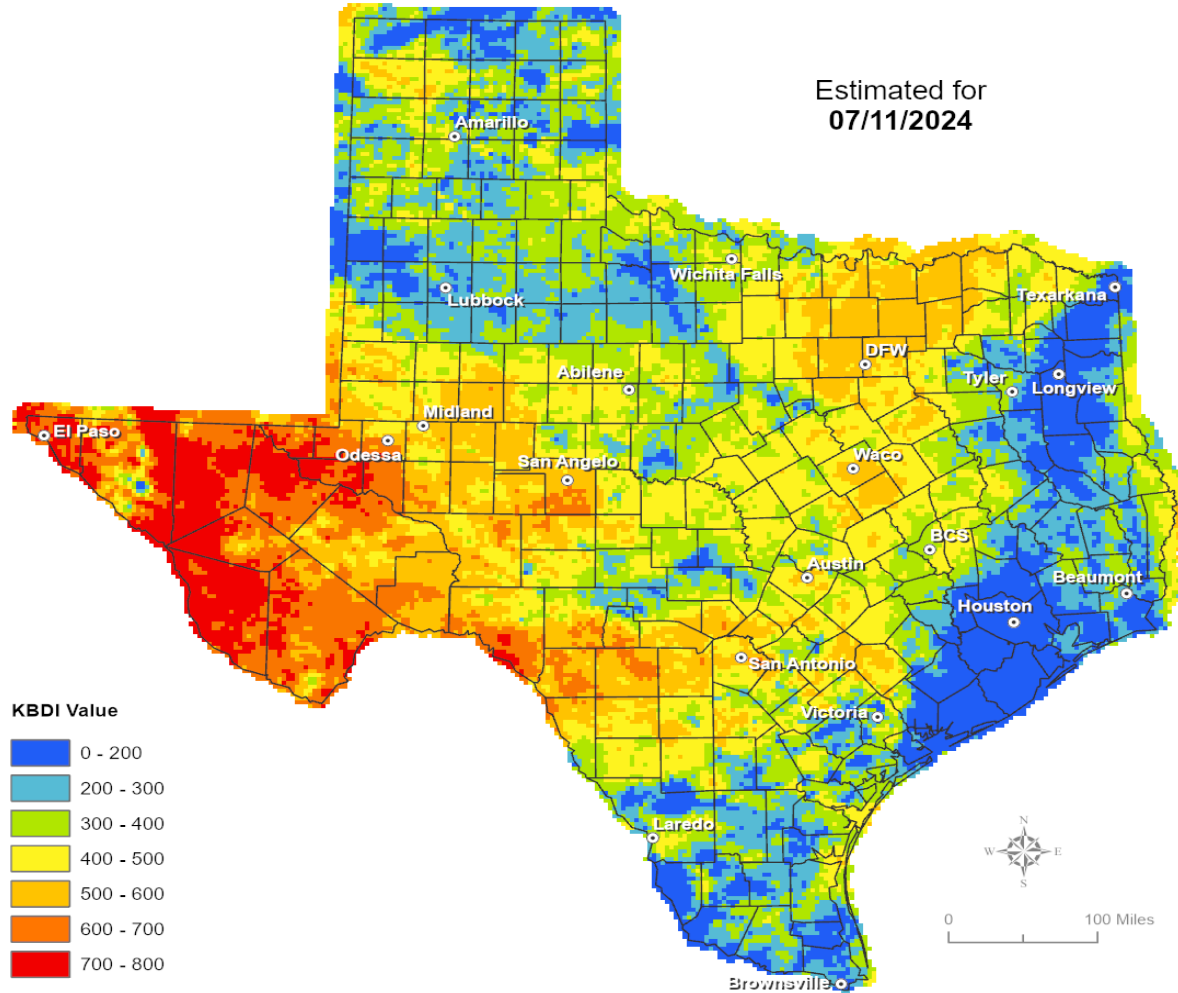

Keetch-Byram Drought Index

Keetch-Byram Drought Index

(4 km x 4 km resolution)

Estimated for
07/11/2024