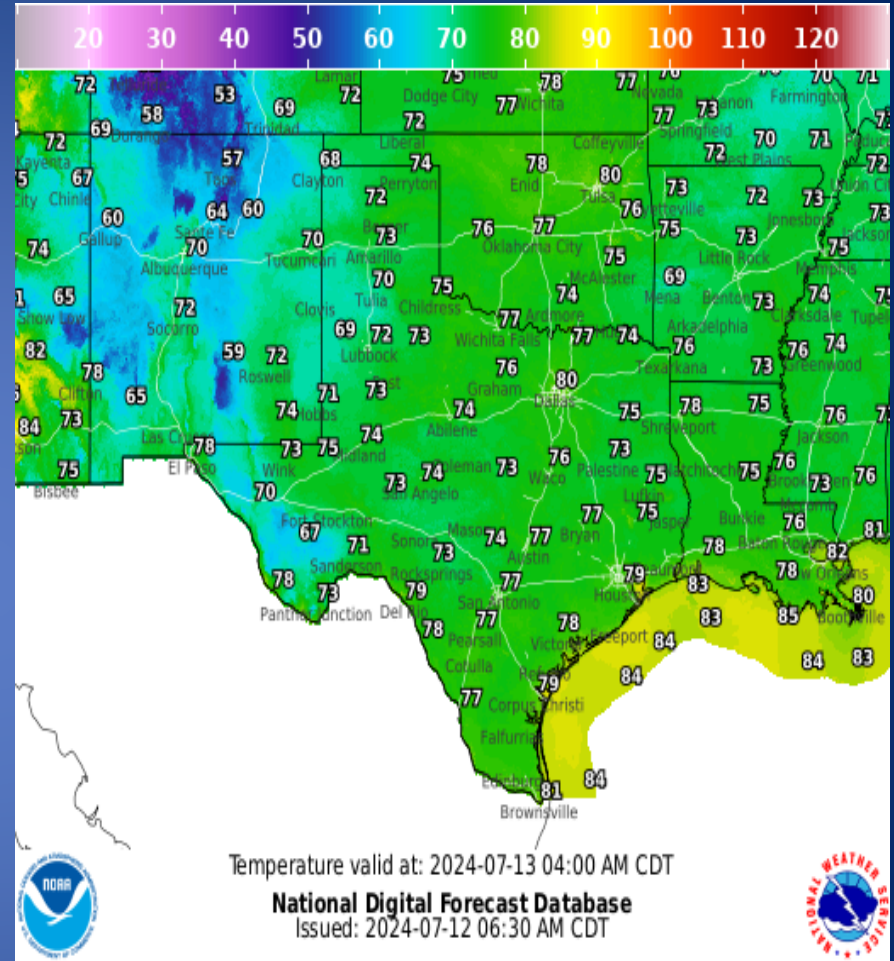

Weather Forecast

Highs

Lows