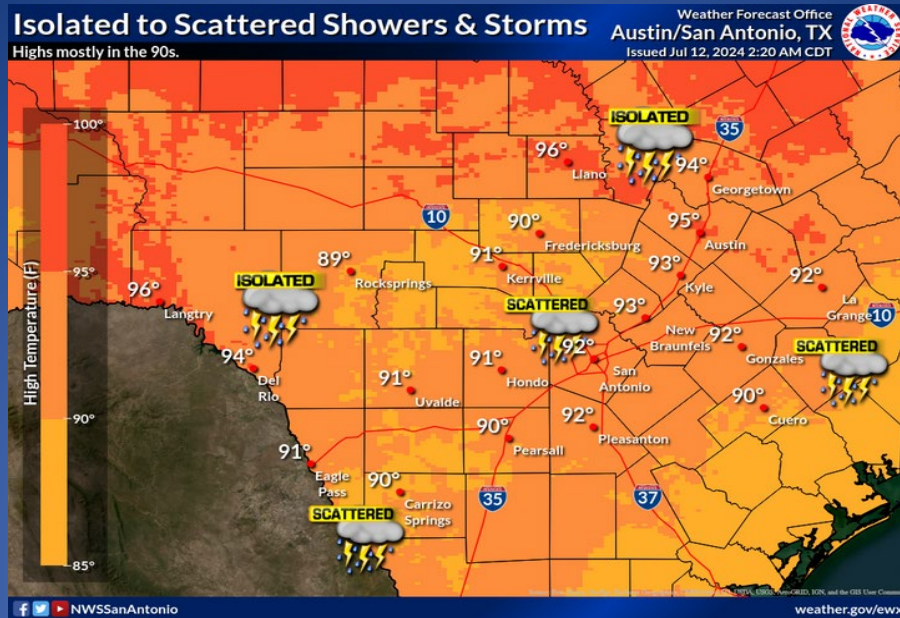

Hazardous Weather

Isolated to scattered showers and thunderstorms are expected across south central Texas today. A few strong storms could produce locally heavy downpours in excess of 1 inch and gusty winds. High temperatures will be near or just slightly below normal.