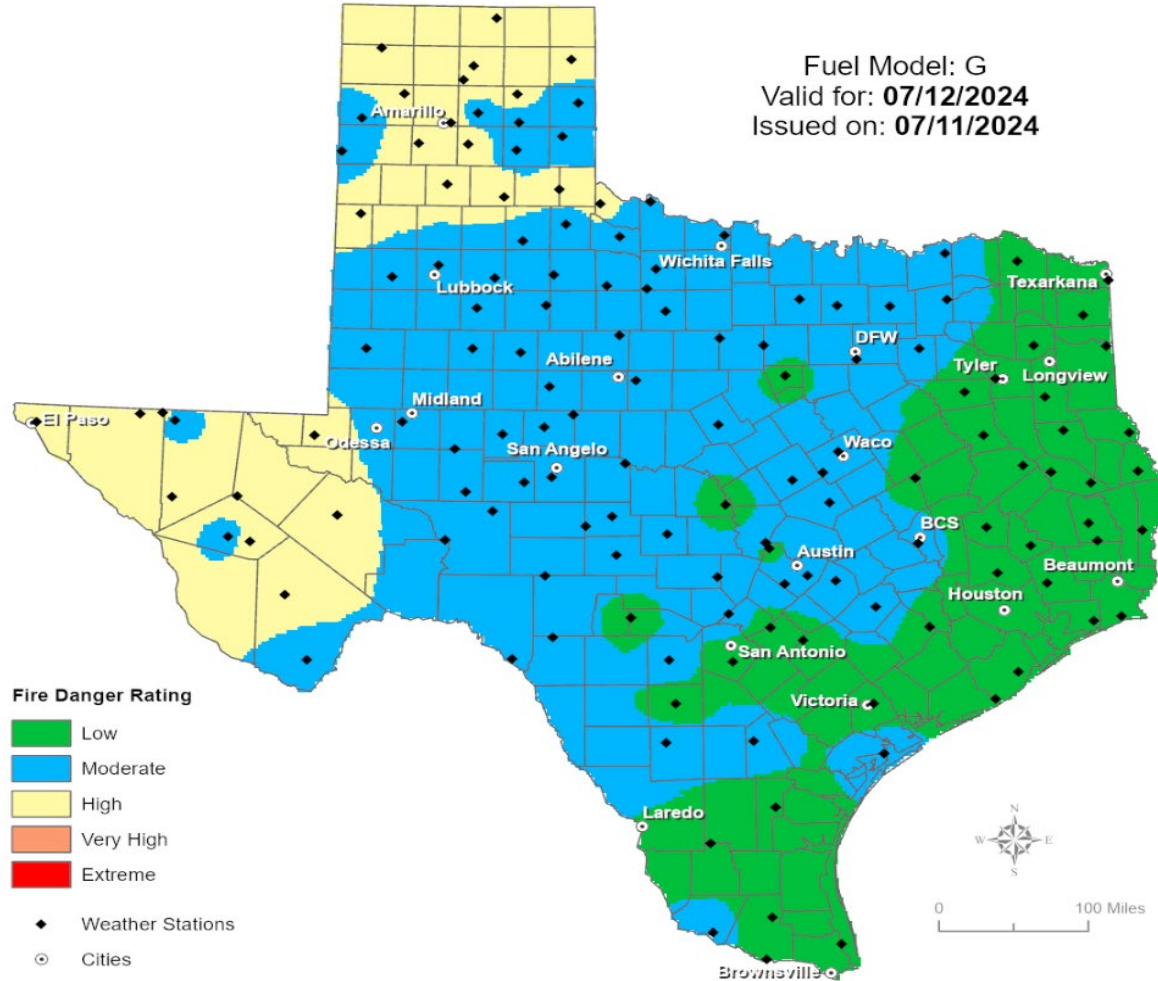

Fire Danger Forecast

Forecast Fire Danger