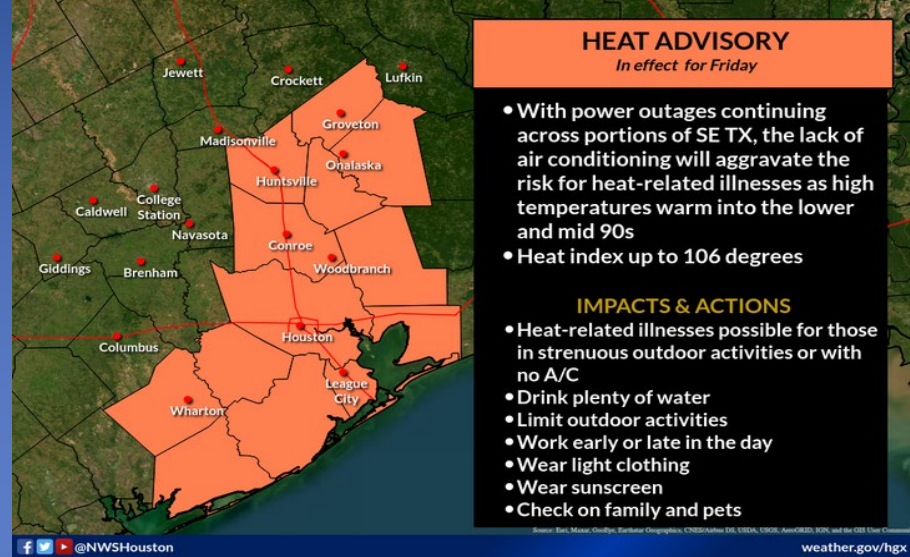

@NWSHouston

weather.gov/hgx

A Heat Advisory is in effect for portions of Southeast Texas.