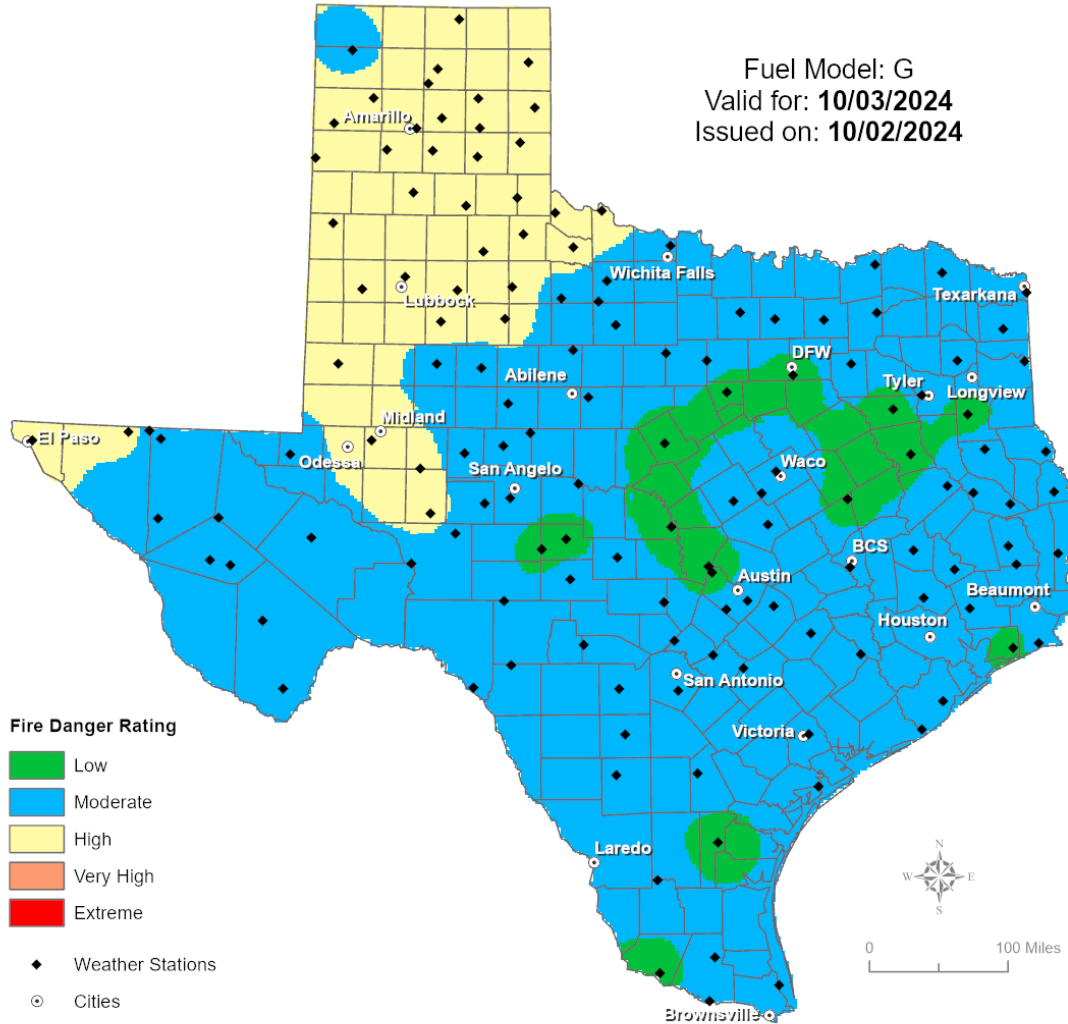

Fire Danger Forecast

Forecast Fire Danger