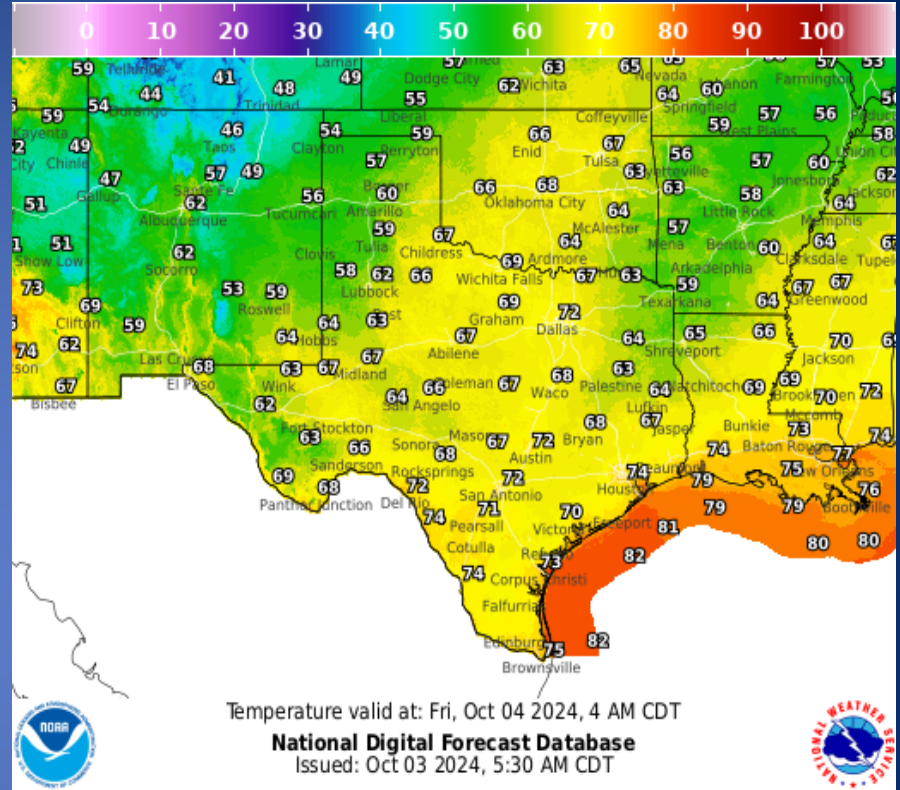

Weather Forecast

Highs

Lows