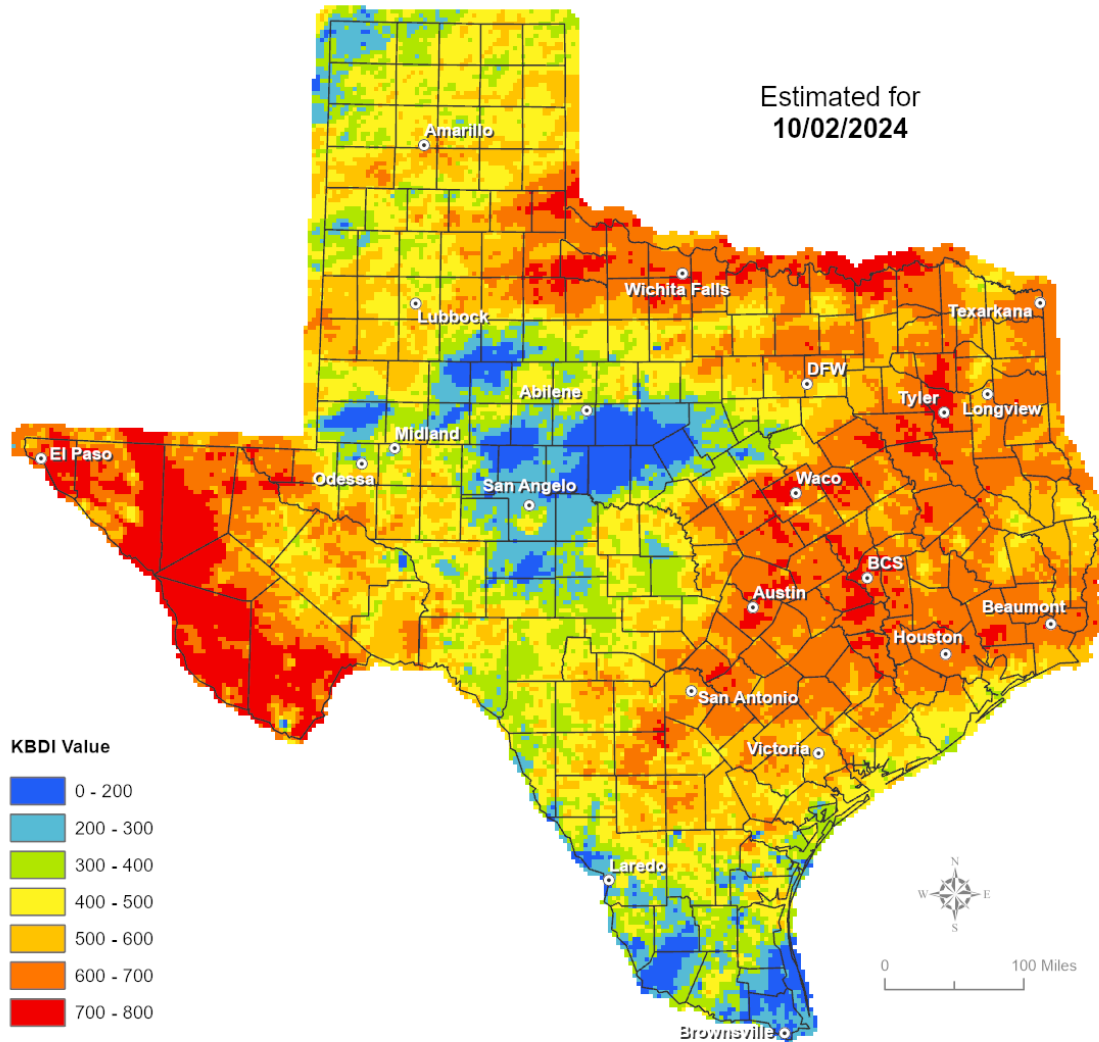

Keetch-Byram Drought Index

Keetch-Byram Drought Index

(4 km x 4 km resolution)

Estimated for
10/02/2024