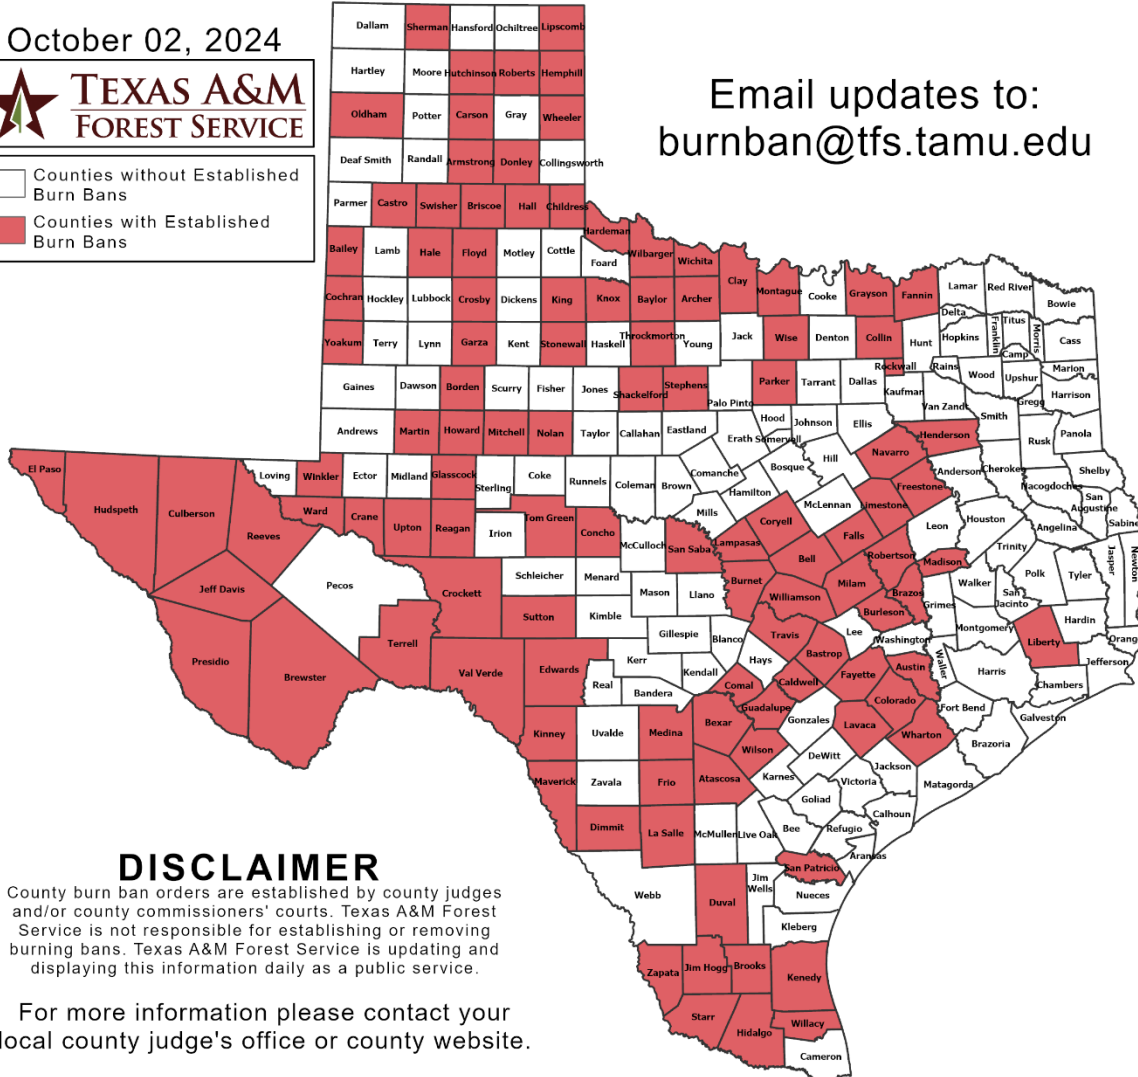

Burn Ban

OUTDOOR BURN BANS

October 02, 2024

☐ Counties without Established Burn Bans
☒ Counties with Established Burn Bans

Email updates to:
burnban@tfs.tamu.edu

Counties with Burn Bans: 111

- Archer
- Armstrong
- Atascosa
- Austin
- Bailey
- Bastrop
- Baylor
- Bell
- Bexar
- Borden
- Brazos
- Brewster
- Briscoe
- Brooks
- Burleson
- Burnet
- Caldwell
- Carson
- Castro
- Childress
- Clay
- Cochran
- Collin
- Colorado
- Comal
- Concho
- Coryell
- Crane
- Crockett
- Crosby
- Culberson
- Dimmit
- Donley
- Duval
- Edwards
- El Paso
- Falls
- Fannin
- Fayette
- Floyd
- Freestone
- Frio
- Garza
- Glasscock
- Grayson
- Guadalupe
- Hale
- Hall
- Hardeman
- Hemphill
- Henderson
- Hidalgo
- Howard
- Hudspeth
- Hutchinson
- Jeff Davis
- Jim Hogg
- Kenedy
- King
- Kinney
- Knox
- Lampasas
- La Salle
- Lavaca
- Liberty
- Limestone
- Lipscomb
- Madison
- Martin
- Maverick
- Medina
- Milam
- Mitchell
- Montague
- Navarro
- Nolan
- Oldham
- Parker
- Presidio
- Reagan
- Reeves
- Roberts
- Robertson
- Rockwall
- San Patricio
- San Saba
- Shackelford
- Sherman
- Starr
- Stephens
- Stonewall
- Sutton
- Swisher
- Terrell
- Throckmorton
- Tom Green
- Travis
- Upton
- Val Verde
- Ward
- Wharton
- Wheeler
- Wichita
- Wilbarger
- Willacy
- Williamson
- Wilson
- Winkler
- Wise
- Yoakum
- Zapata

DISCLAIMER

County burn ban orders are established by county judges and/or county commissioners' courts. Texas A&M Forest Service is not responsible for establishing or removing burning bans. Texas A&M Forest Service is updating and displaying this information daily as a public service.

For more information please contact your local county judge's office or county website.

RED FLAG WARNINGS: www.weather.gov
Additional map formats available at <https://tfsweb.tamu.edu/Burnbans/>