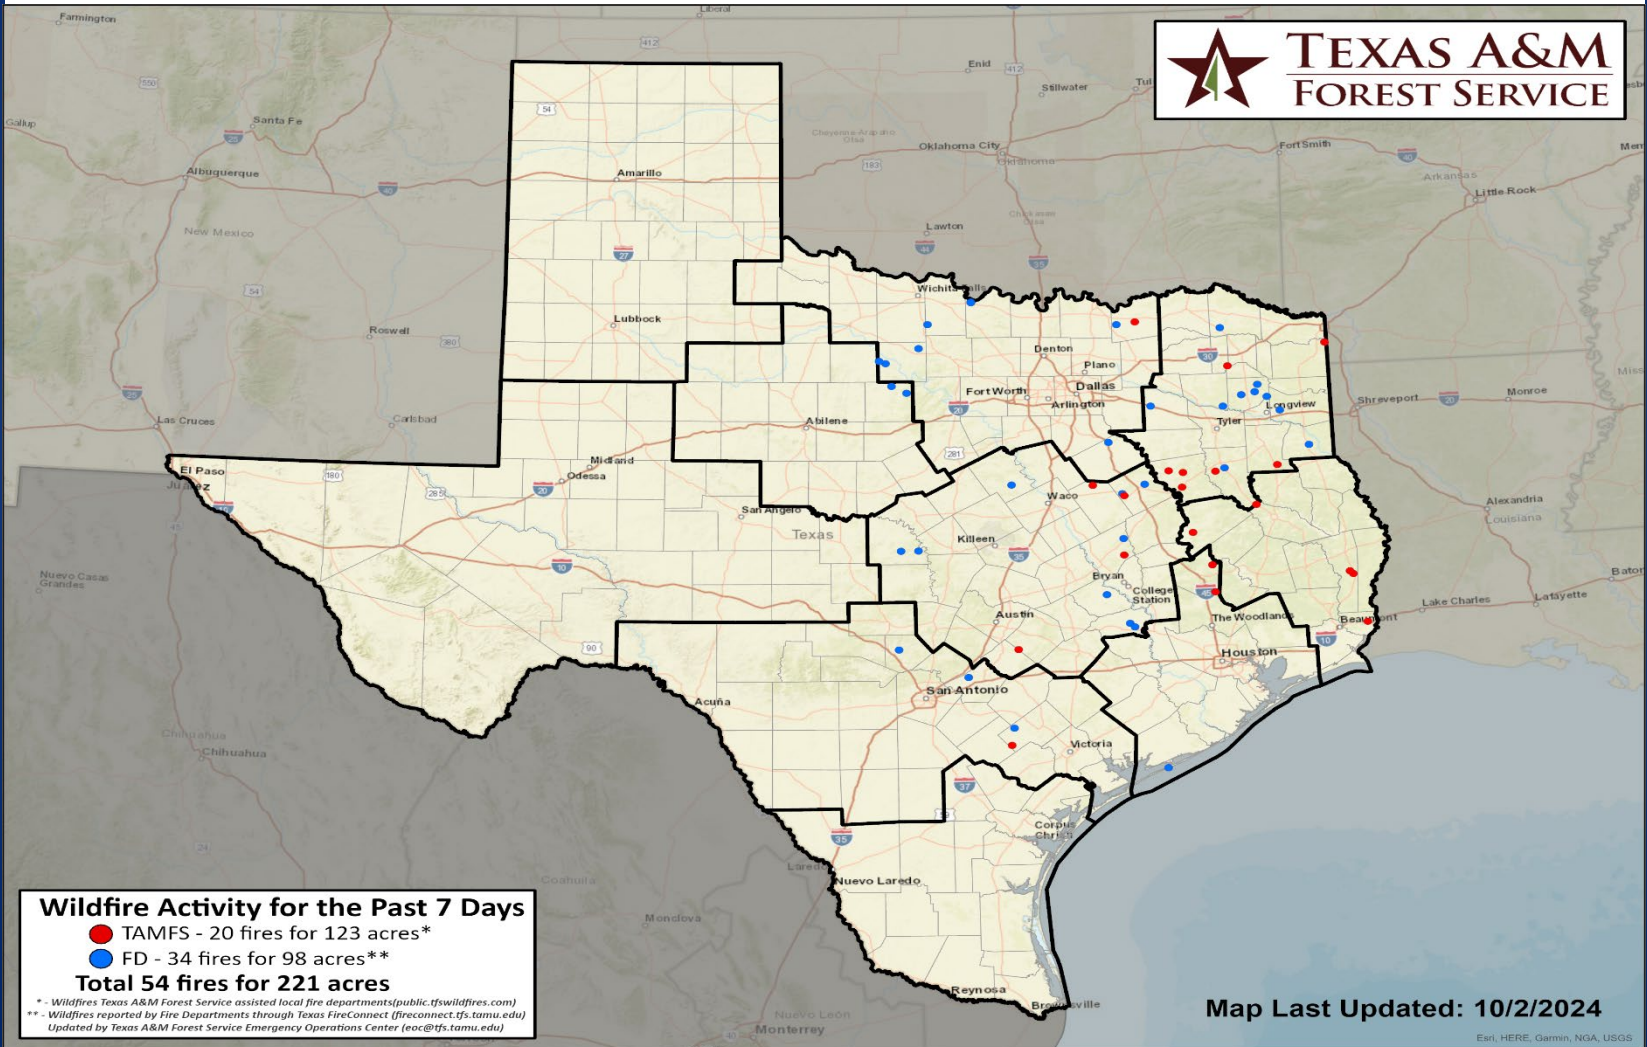

Keetch-Byram Drought Index

(4 km x 4 km resolution)

Estimated for
10/02/2024

Fire Activity (*Last 24 Hours)

Report of 378 (+2) fires and 1,272,663 (+7) acres have been burned this year. There are 111 (+1) counties with burn bans. The Keetch-Byram Drought Index list contains 207 (+4) counties with an average over 400.