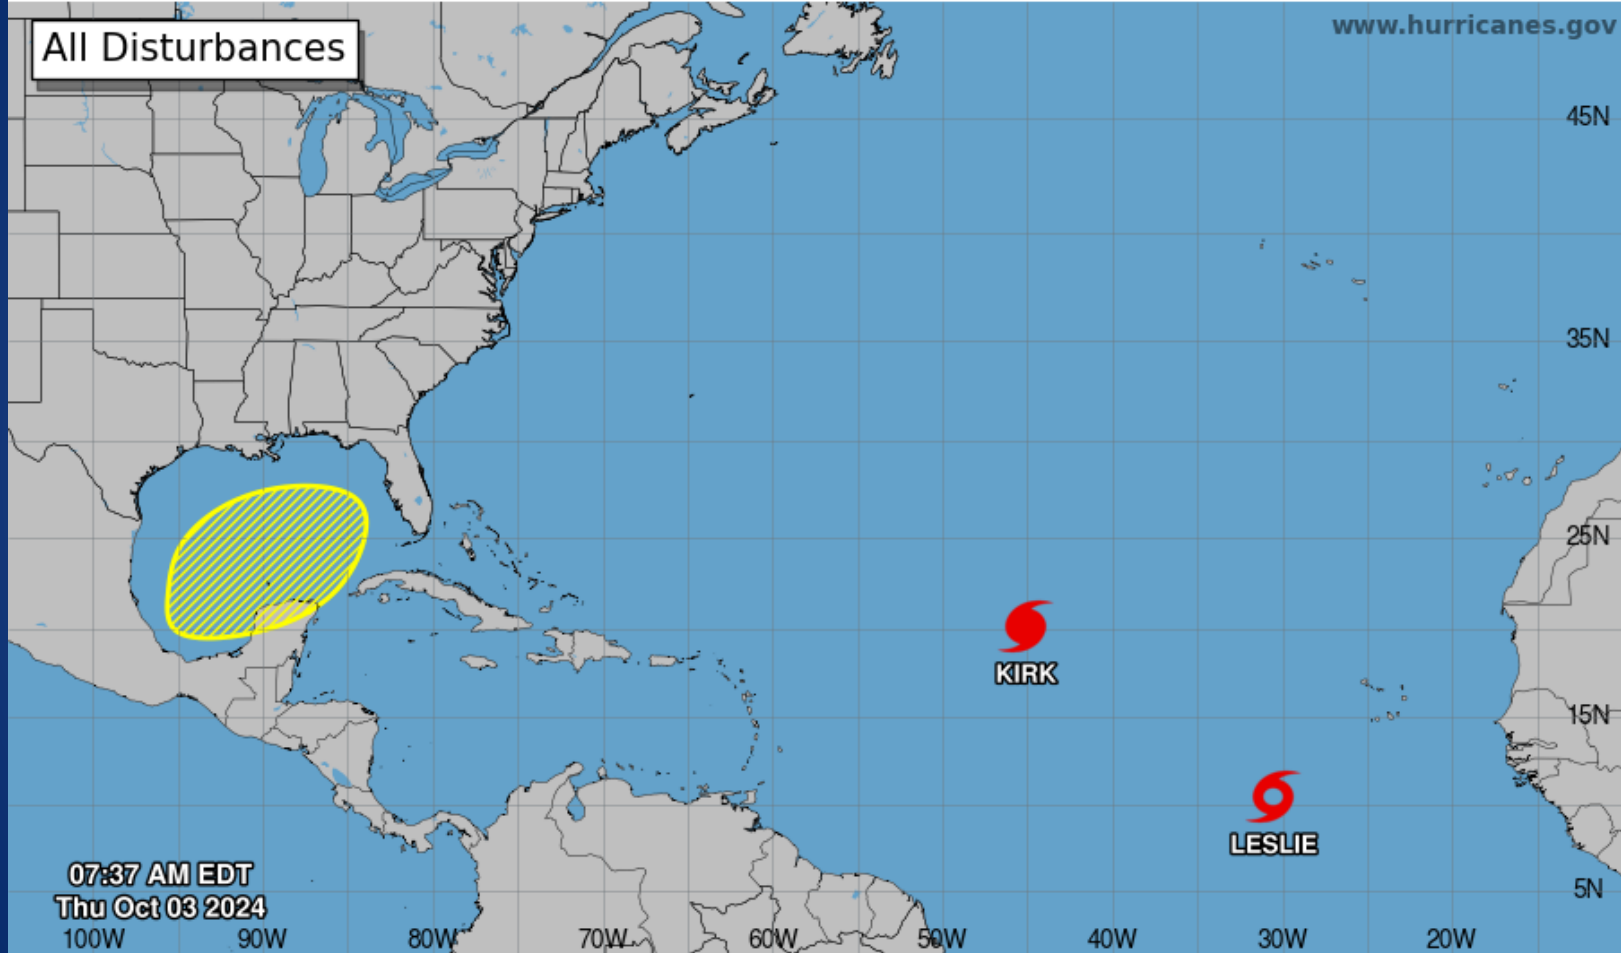

Tropical Weather Awareness

Seven-Day Graphical Tropical Weather Outlook

National Hurricane Center Miami, Florida

www.hurricanes.gov

All Disturbances

07:37 AM EDT
Thu Oct 03 2024
100W 90W 80W 70W 60W 50W 40W 30W 20W

Current Disturbances and Seven-Day Cyclone Formation Chance: < 40% 40-60% > 60%
Tropical or Sub-Tropical Cyclone: Depression Storm Hurricane
 Post-Tropical Cyclone or Remnants