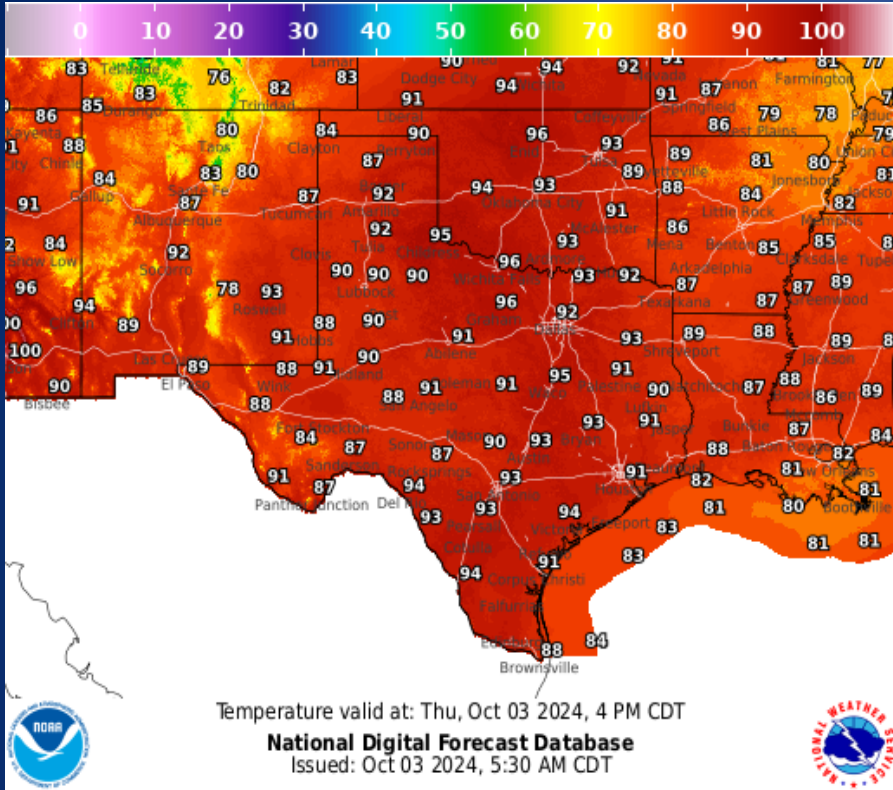

Weather Forecast

Highs