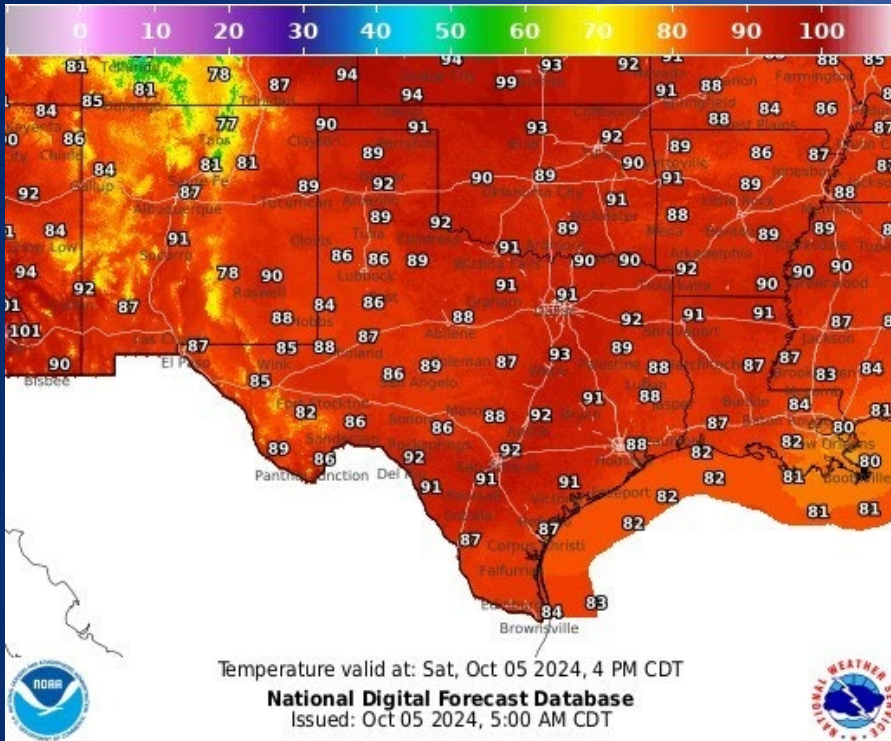

Weather Forecast

Highs