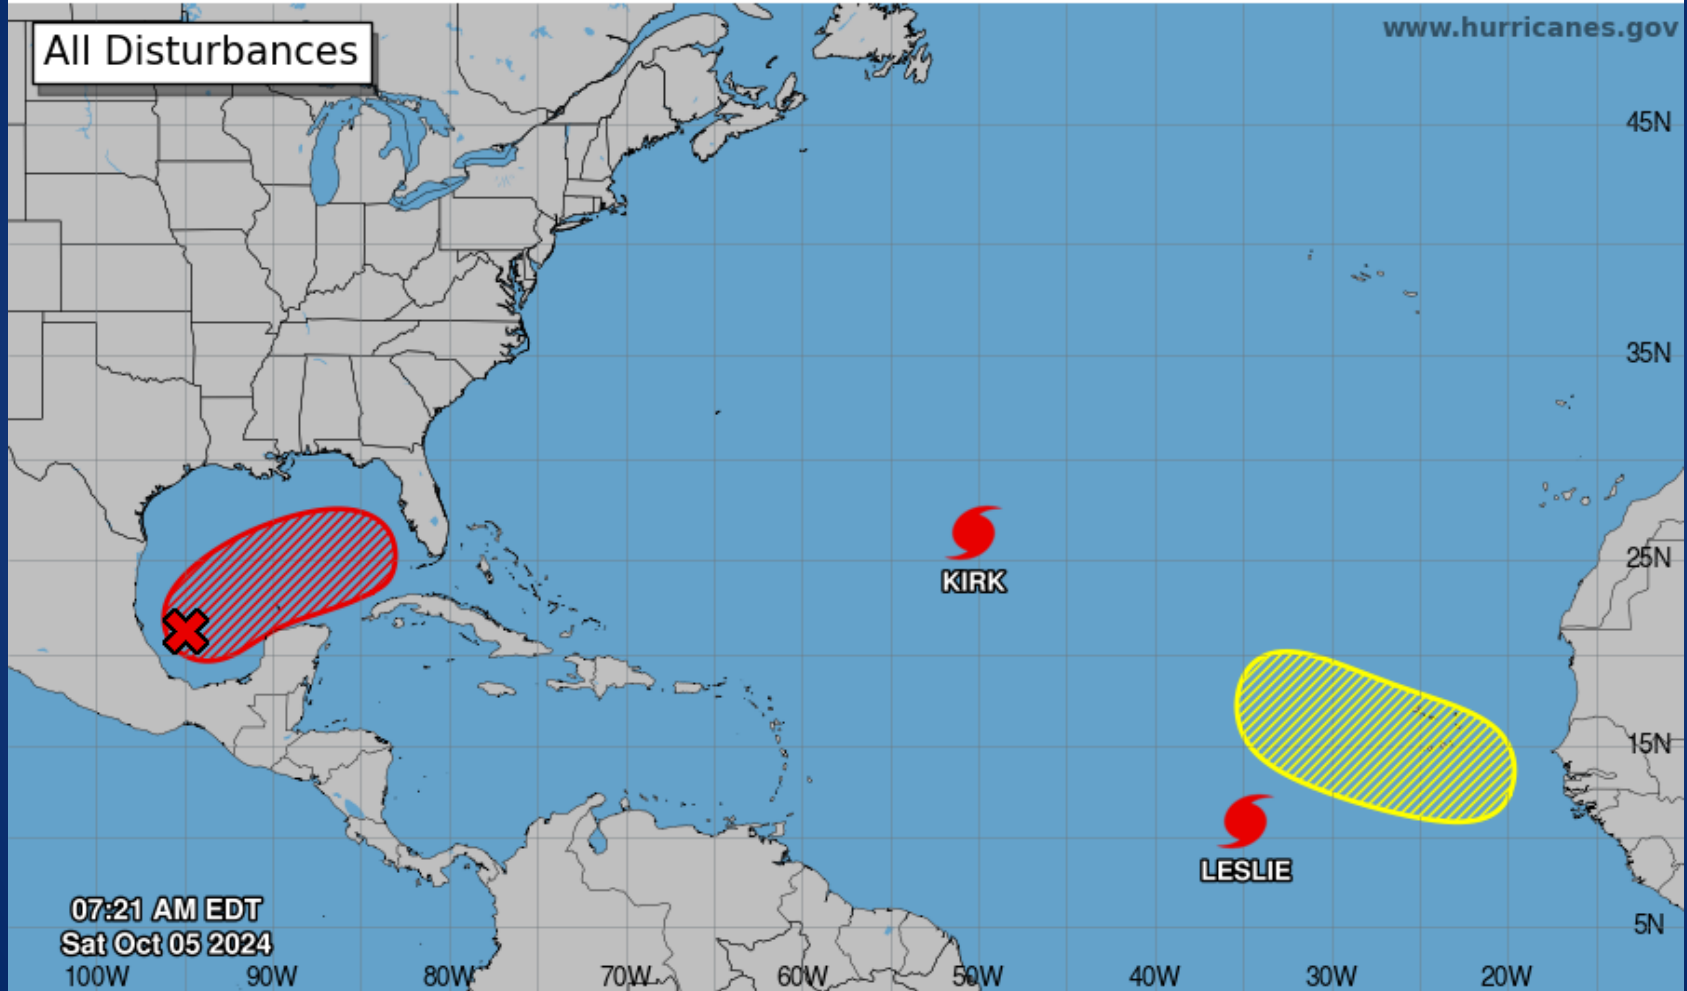

Tropical Weather Awareness

Seven-Day Graphical Tropical Weather Outlook

National Hurricane Center Miami, Florida

www.hurricanes.gov

All Disturbances

07:21 AM EDT
Sat Oct 05 2024

Current Disturbances and Seven-Day Cyclone Formation Chance: < 40% 40-60% > 60%
Tropical or Sub-Tropical Cyclone: Depression Storm Hurricane
 Post-Tropical Cyclone or Remnants