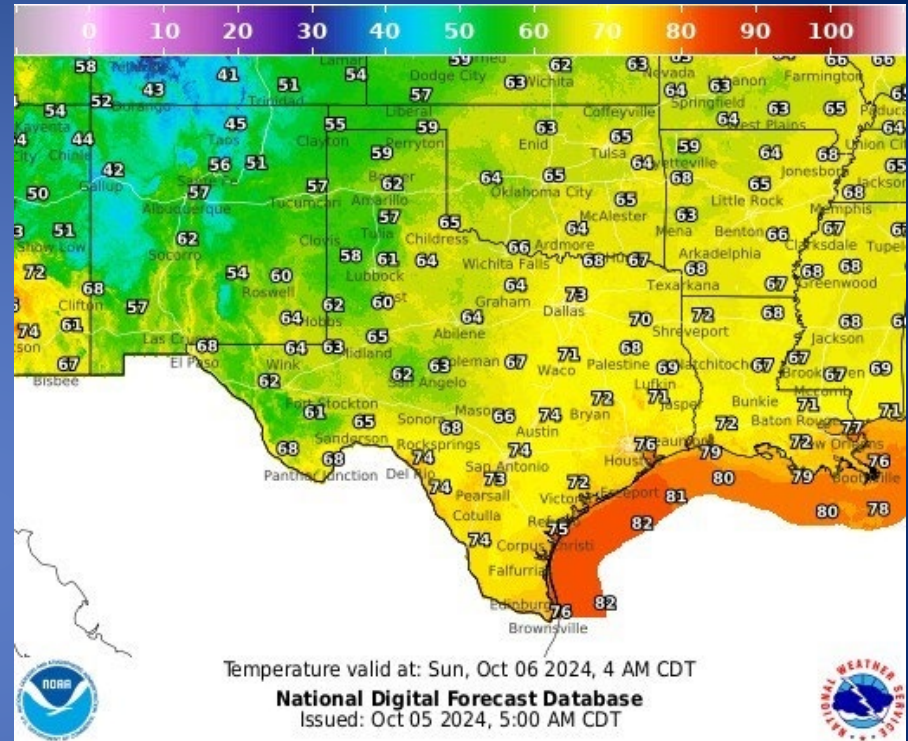

Weather Forecast

Highs

Lows