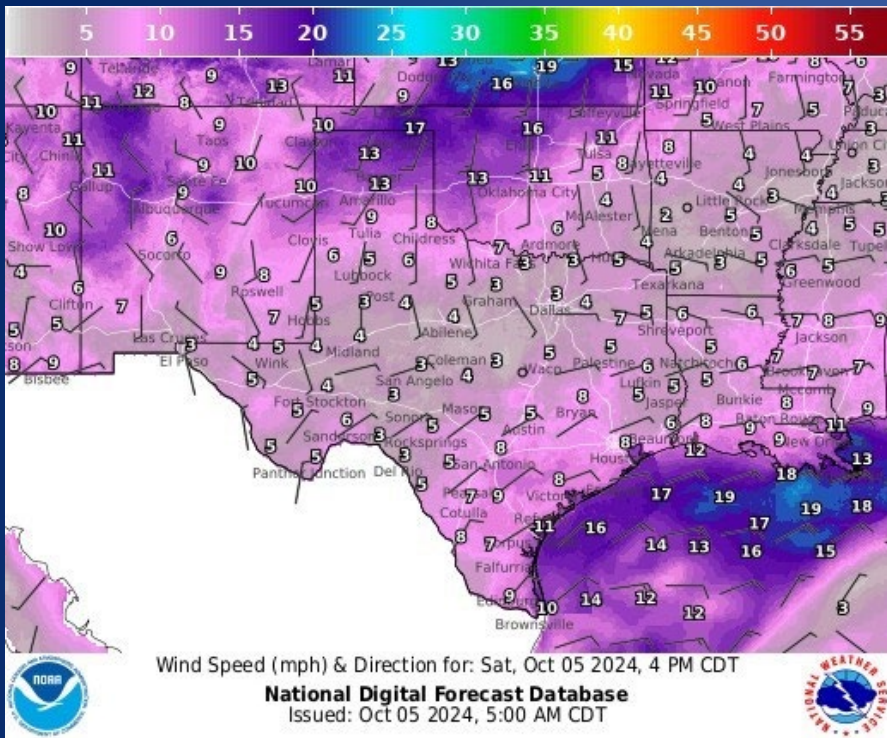

Informational Products Distributed by the State Operations Center

DATE	SUBJECT
10/05/24	Daily NWS Threat Brief for FEMA Region

Weather Forecast

Highs

Lows

Weather Forecast

Wind Speeds

Gusts

Hazardous Weather

Highlighted Area: Texas

Last Updated: Oct 05 2024 0740 AM CDT
Valid Until: Oct 06 2024 0700 AM CDT

Severe Weather Outlook Saturday, October 05, 2024

5	High Risk
4	Moderate Risk
3	Enhanced Risk
2	Slight Risk
1	Marginal Risk
	Thunderstorms