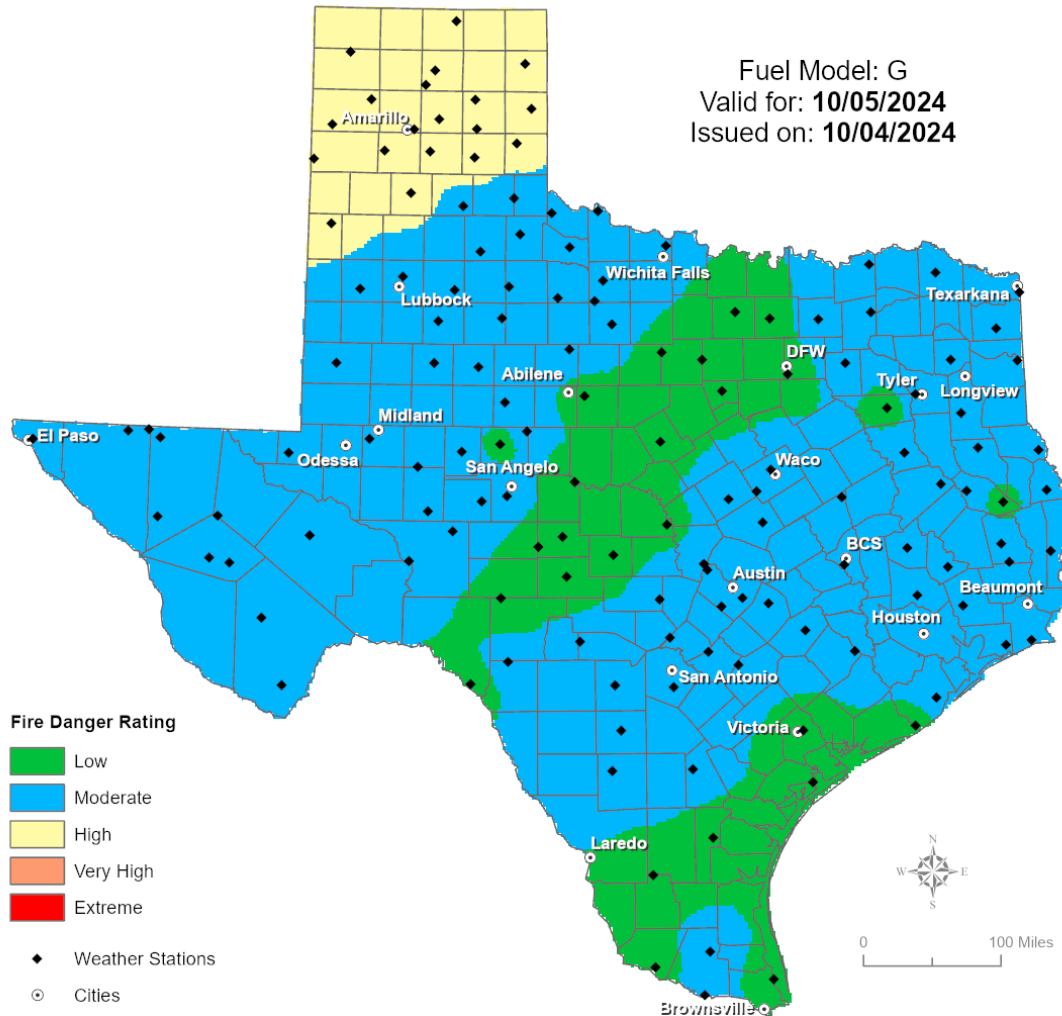

Fire Danger Forecast

Forecast Fire Danger