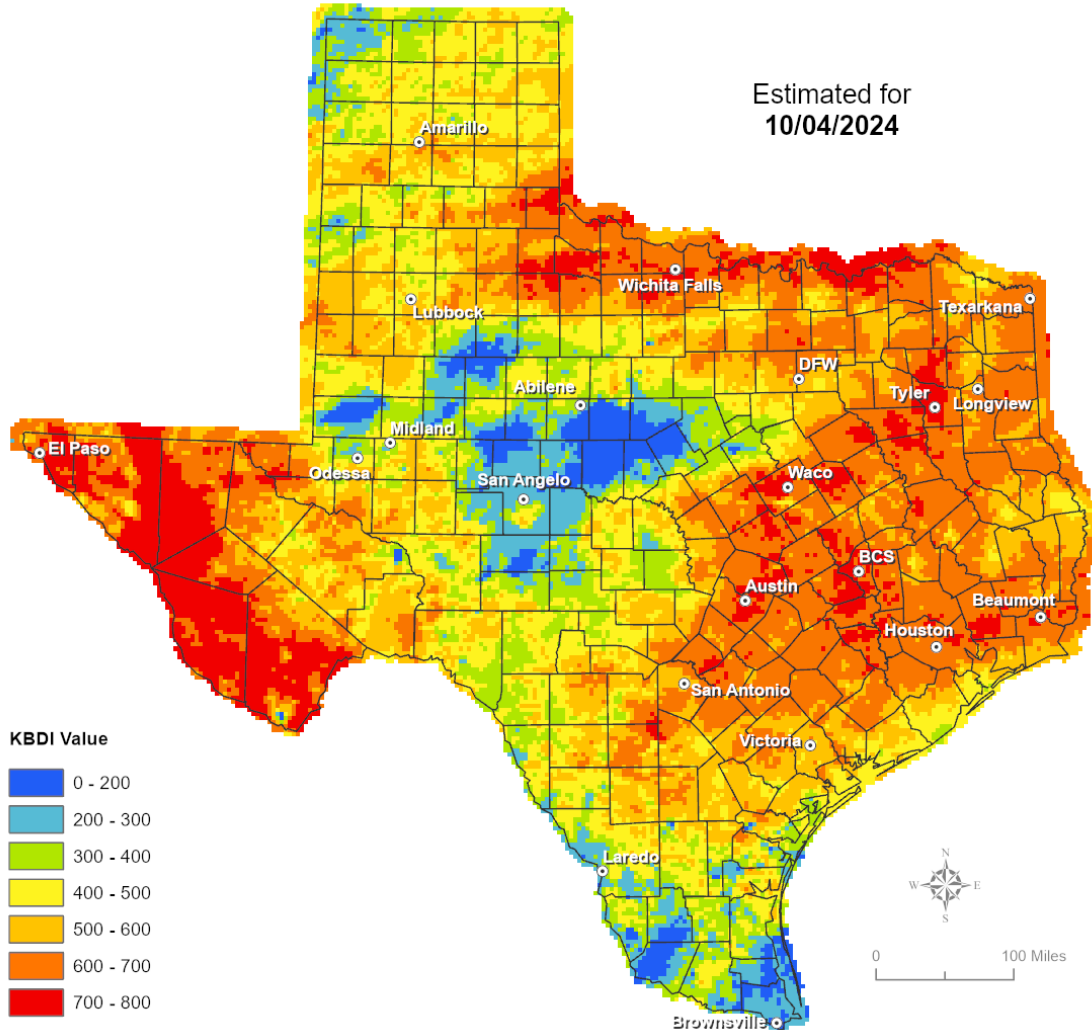

Fire Danger Forecast

Forecast Fire Danger

Keetch-Byram Drought Index

Keetch-Byram Drought Index

(4 km x 4 km resolution)

Estimated for
10/04/2024

Fire Activity (*Last 24 Hours)

Report of 380 (+2) fires and 1,272,676 (+13) acres have been burned this year. There are 115 (+4) counties with burn bans. The Keetch-Byram Drought Index list contains 212 (+3) counties with an average over 400.