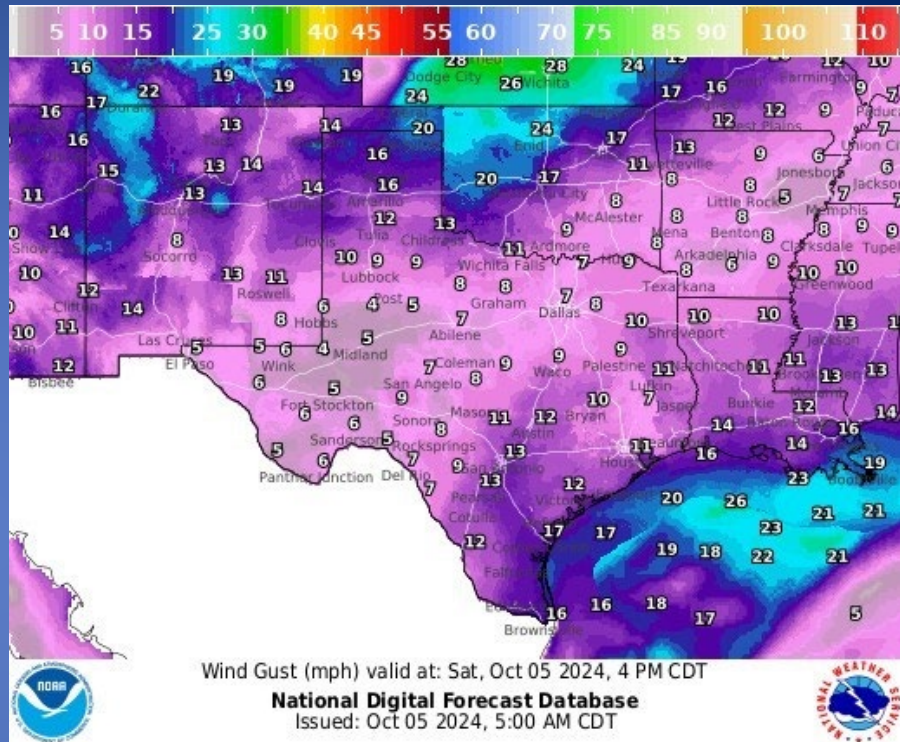

Informational Products Distributed by the State Operations Center

DATE	SUBJECT
10/04/24	Flags lowered to half-staff on Monday, Oct. 7, 2024
10/04/24	National Hurricane Center Tropical Weather Outlook 1:00 PM CDT
10/04/24	NWS Shreveport, LA: Fall Severe Weather Awareness Week 2024 is Oct. 7-12
10/04/24	National Hurricane Center Tropical Weather Outlook 7:00 PM CDT
10/05/24	National Hurricane Center Tropical Weather Outlook 01:00 AM CDT
10/05/24	National Hurricane Center Tropical Weather Outlook 7:00 AM CDT

Informational Products Distributed by the State Operations Center

DATE	SUBJECT
10/05/24	Daily NWS Threat Brief for FEMA Region

Weather Forecast

Highs

Lows

Weather Forecast

Wind Speeds

Gusts

Hazardous Weather

Highlighted Area: Texas

Last Updated: Oct 05 2024 0740 AM CDT
Valid Until: Oct 06 2024 0700 AM CDT

Severe Weather Outlook Saturday, October 05, 2024

5	High Risk
4	Moderate Risk
3	Enhanced Risk
2	Slight Risk
1	Marginal Risk
	Thunderstorms