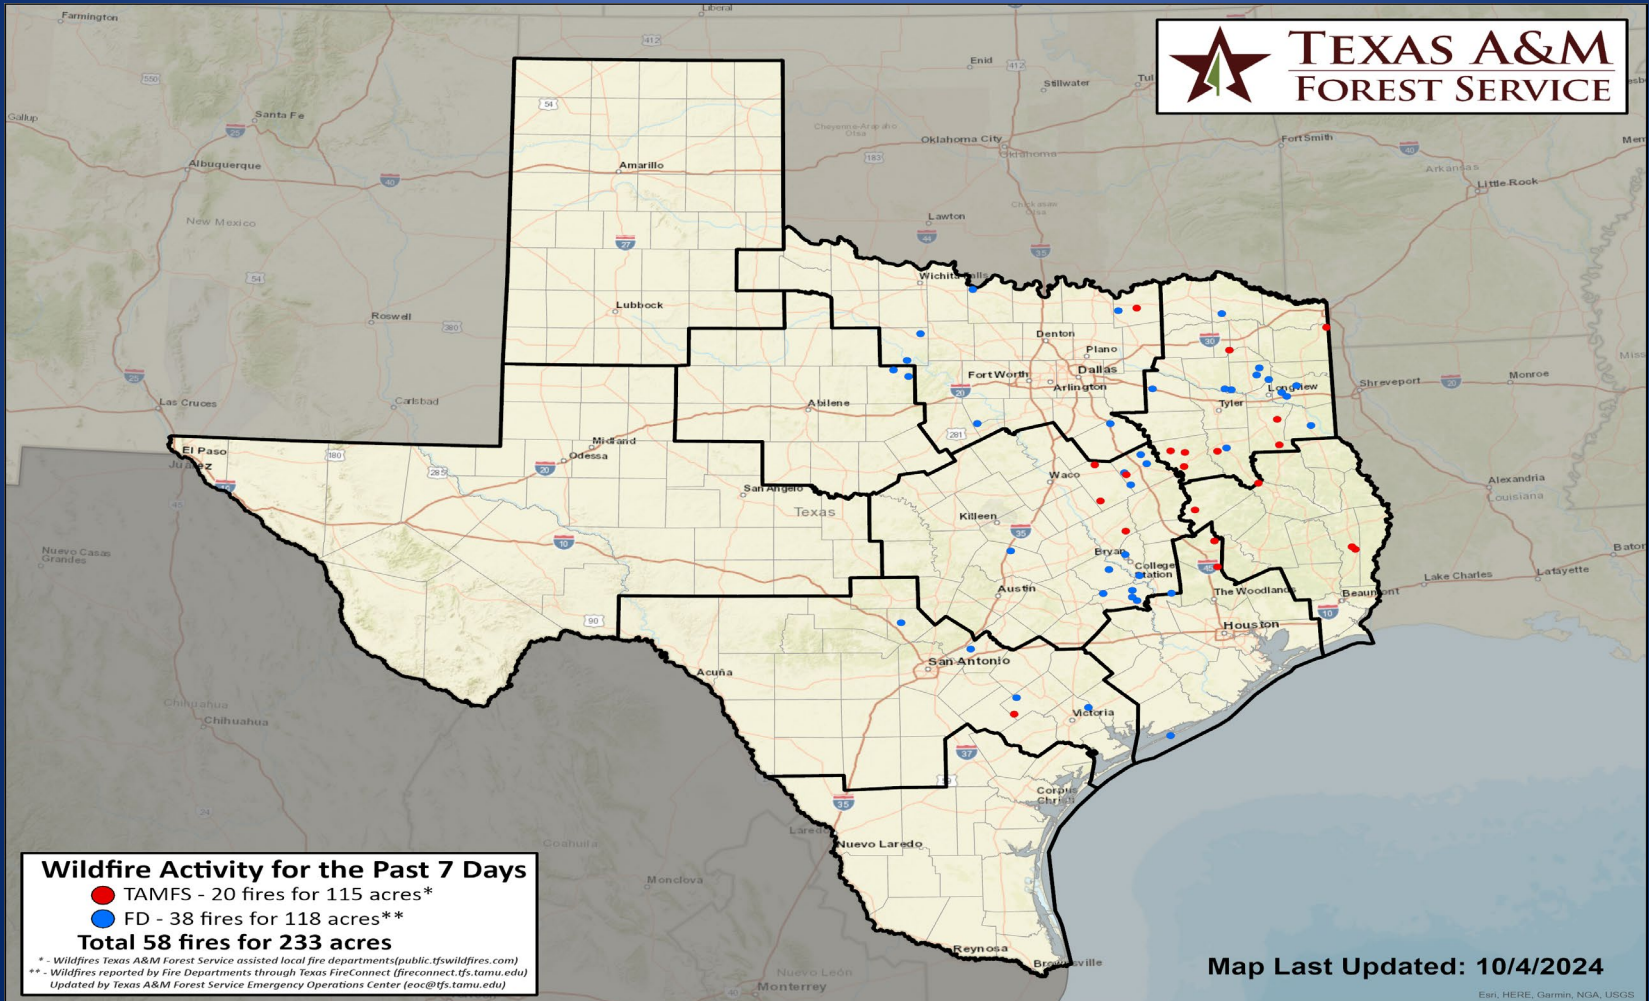

Fire Danger Forecast

Forecast Fire Danger

Keetch-Byram Drought Index

Keetch-Byram Drought Index

(4 km x 4 km resolution)

Estimated for
10/04/2024

Fire Activity (*Last 24 Hours)

Report of 380 (+2) fires and 1,272,676 (+13) acres have been burned this year. There are 115 (+4) counties with burn bans. The Keetch-Byram Drought Index list contains 212 (+3) counties with an average over 400.

DATES		LOCATION	EVENT
09/27/24	10/20/24	Dallas	State Fair of Texas
10/04/24	10/06/24	Houston	Houston Greek Festival
10/04/24	10/06/24	Austin	Austin City Limits (ACL) Music Festival 1st Weekend
10/05/24	10/05/24	Denison	Fall Fest
10/05/24	10/05/24	Houston	Susan G. Komen Race for the Cure (Houston)