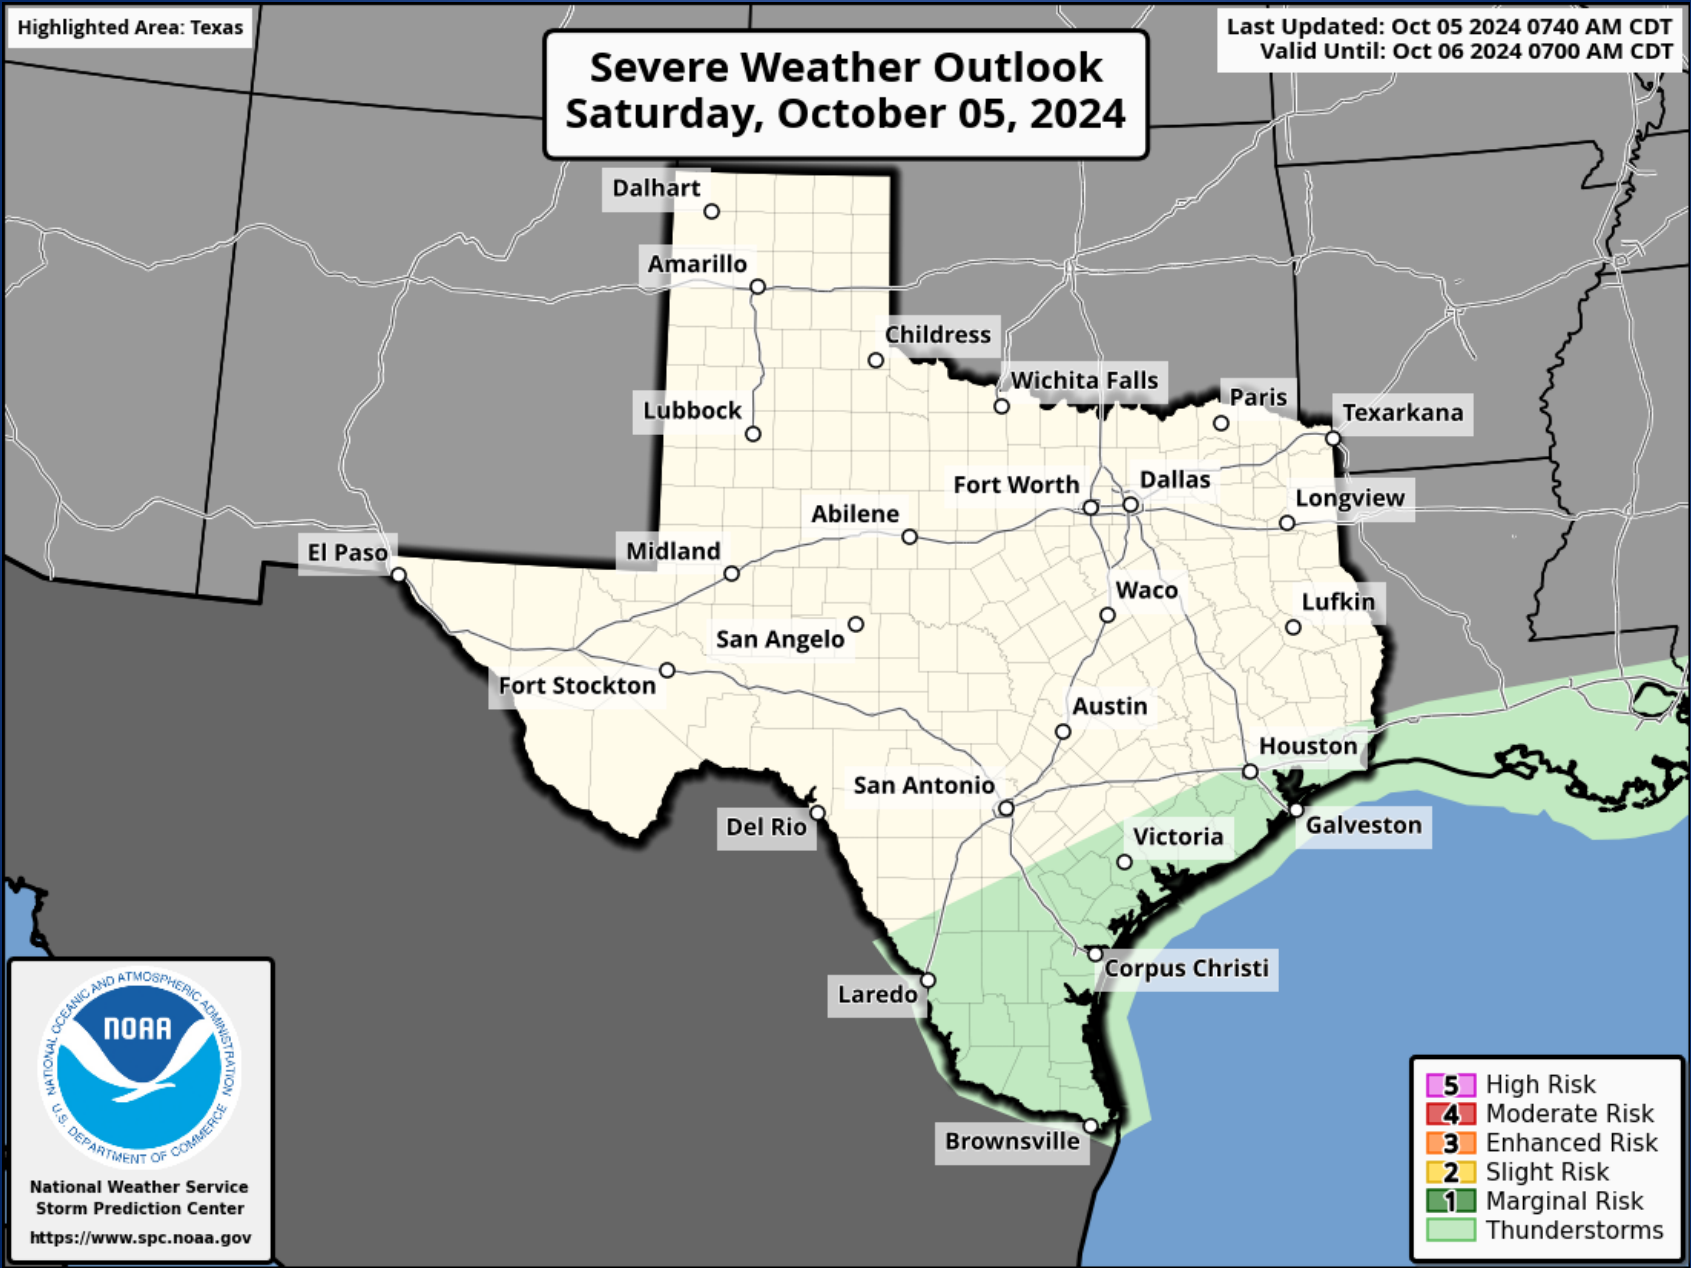

Hazardous Weather

Highlighted Area: Texas

Last Updated: Oct 05 2024 0740 AM CDT
Valid Until: Oct 06 2024 0700 AM CDT

Severe Weather Outlook Saturday, October 05, 2024

5	High Risk
4	Moderate Risk
3	Enhanced Risk
2	Slight Risk
1	Marginal Risk
	Thunderstorms