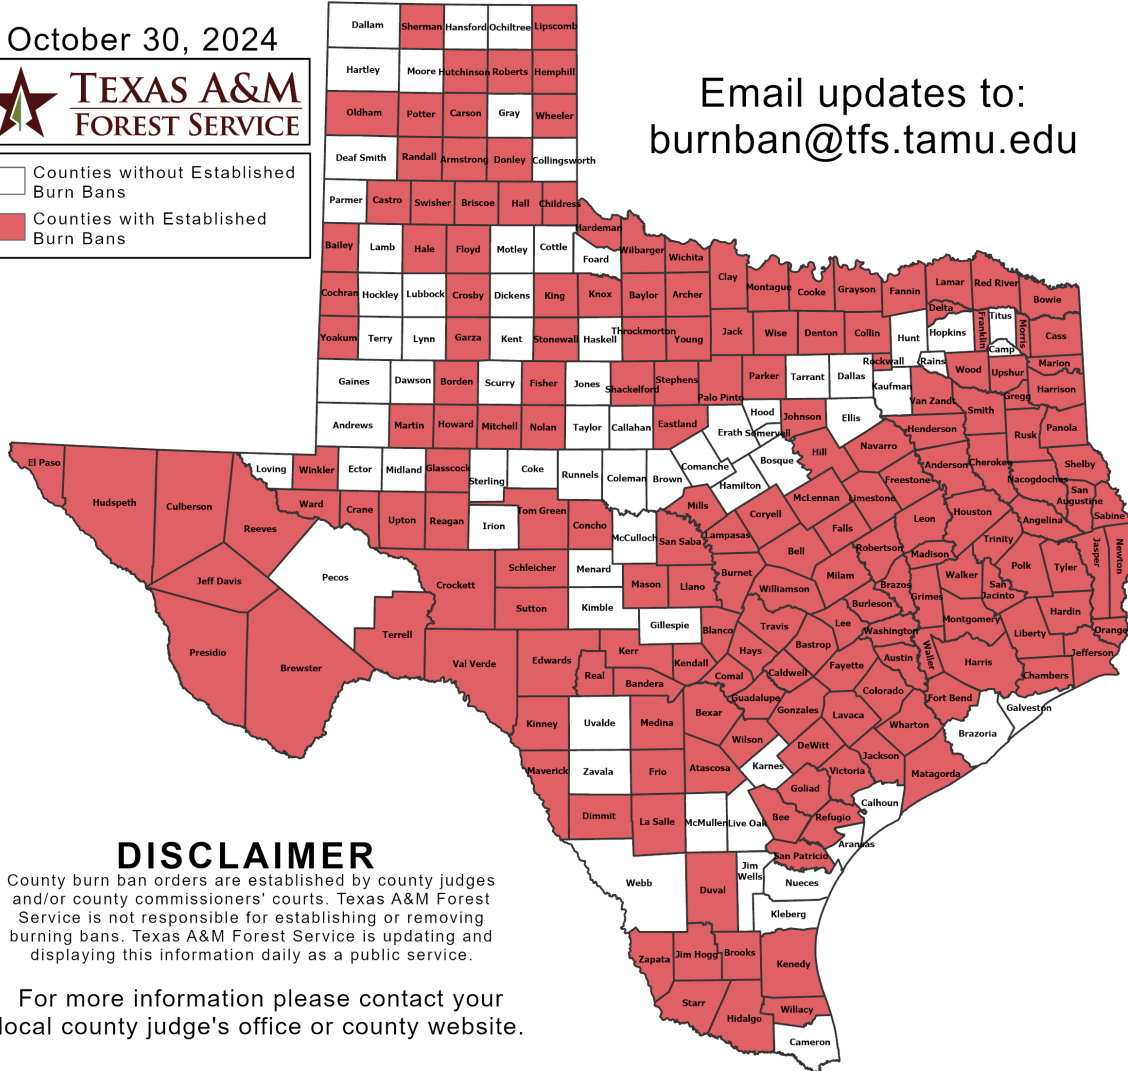

Anderson	Gonzales	Orange
Angelina	Grayson	Palo Pinto
Archer	Gregg	Panola
Armstrong	Grimes	Parker
Atascosa	Guadalupe	Polk
Austin	Hale	Potter
Bailey	Hall	Presidio
Bandera	Hardeman	Randall
Bastrop	Hardin	Reagan
Baylor	Harris	Real
Bee	Harrison	Red River
Bell	Hays	Reeves
Bexar	Hemphill	Refugio
Blanco	Henderson	Roberts
Borden	Hidalgo	Robertson
Bowie	Hill	Rockwall
Brazos	Houston	Rusk
Brewster	Howard	Sabine
Briscoe	Hudspeth	San Augustine
Brooks	Hutchinson	San Jacinto
Burleson	Jack	San Patricio
Burnet	Jackson	San Saba
Caldwell	Jasper	Schleicher
Carson	Jeff Davis	Shackelford
Cass	Jefferson	Shelby
Castro	Jim Hogg	Sherman
Chambers	Johnson	Smith
Cherokee	Kendall	Starr
Childress	Kenedy	Stephens
Clay	Kerr	Stonewall
Cochran	King	Sutton
Collin	Kinney	Swisher
Colorado	Knox	Terrell
Comal	Lamar	Throckmorton
Concho	Lampasas	Tom Green
Cooke	La Salle	Travis
Coryell	Lavaca	Trinity
Crane	Lee	Tyler
Crockett	Leon	Upshur
Crosby	Liberty	Upton
Culberson	Limestone	Val Verde
Delta	Lipscomb	Van Zandt
Denton	Llano	Victoria
DeWitt	McLennan	Walker
Dimmit	Madison	Waller
Donley	Marion	Ward
Duval	Martin	Washington
Eastland	Mason	Wharton
Edwards	Matagorda	Wheeler
El Paso	Maverick	Wichita
Falls	Medina	Wilbarger
Fannin	Millam	Willacy
Fayette	Mills	Williamson
Fisher	Mitchell	Wilson
Floyd	Montague	Winkler
Fort Bend	Montgomery	Wise
Franklin	Morris	Wood
Freestone	Nacogdoches	Yoakum
Frio	Navarro	Young
Garza	Newton	Zapata
Glasscock	Nolan	
Goliad	Oldham	

DISCLAIMER

County burn ban orders are established by county judges and/or county commissioners' courts. Texas A&M Forest Service is not responsible for establishing or removing burning bans. Texas A&M Forest Service is updating and displaying this information daily as a public service.

For more information please contact your local county judge's office or county website.

RED FLAG WARNINGS: www.weather.gov
Additional map formats available at <https://tfsweb.tamu.edu/Burnbans/>