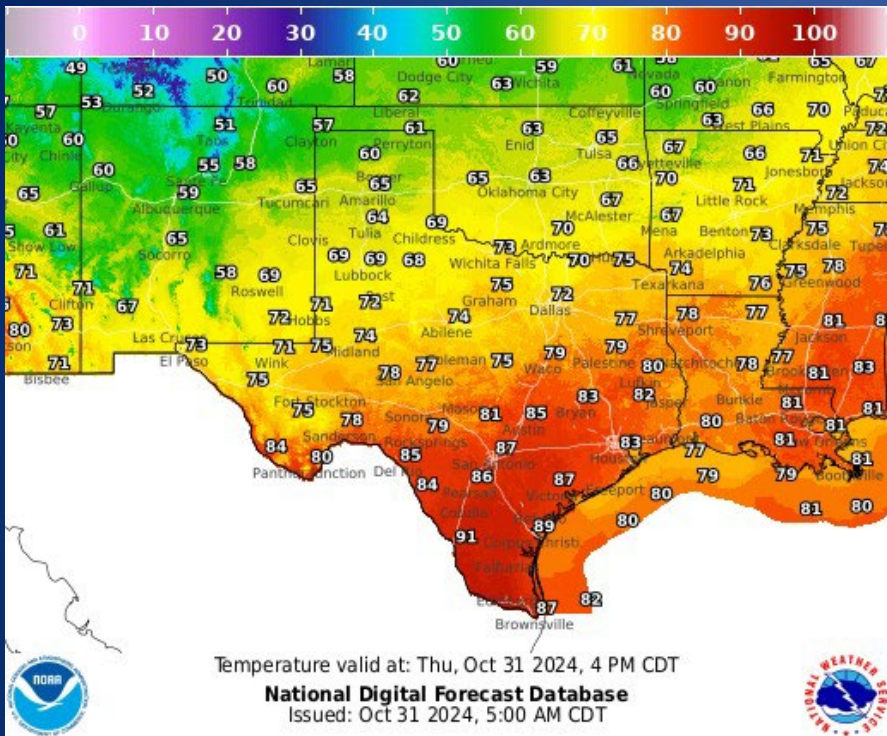

Weather Forecast

Highs