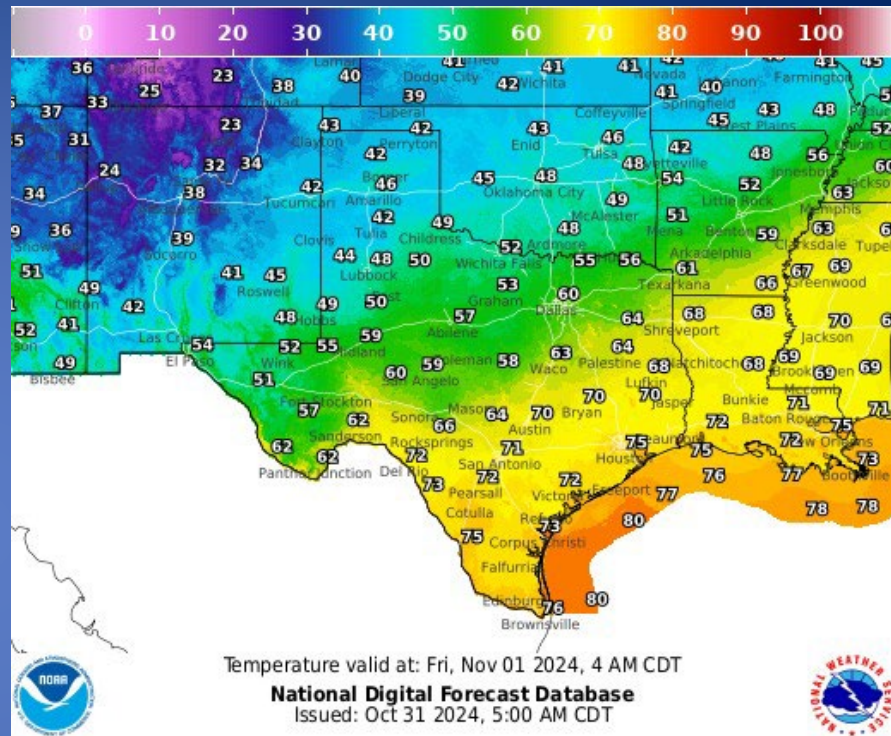

Weather Forecast

Highs

Lows