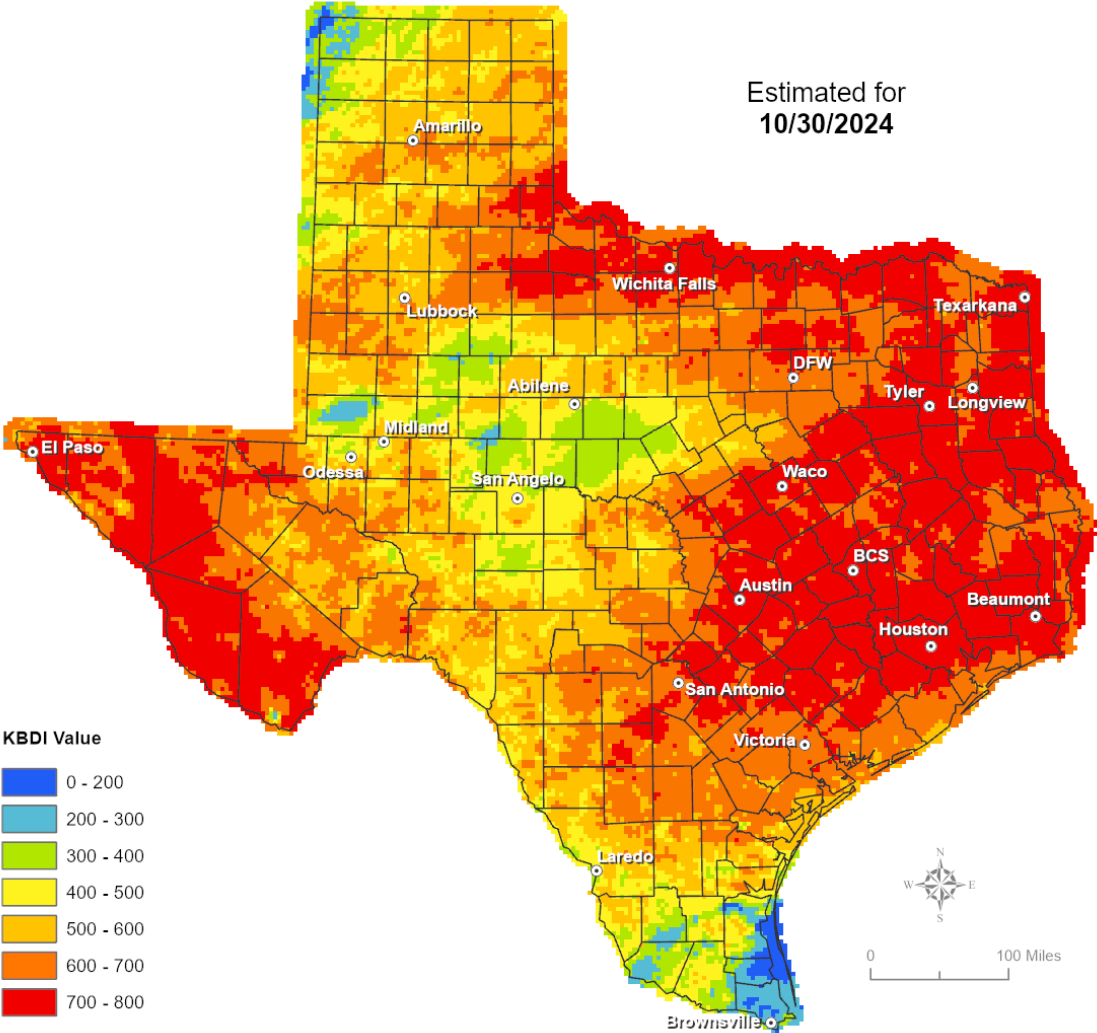

Keetch-Byram Drought Index

Keetch-Byram Drought Index

(4 km x 4 km resolution)

Estimated for
10/30/2024