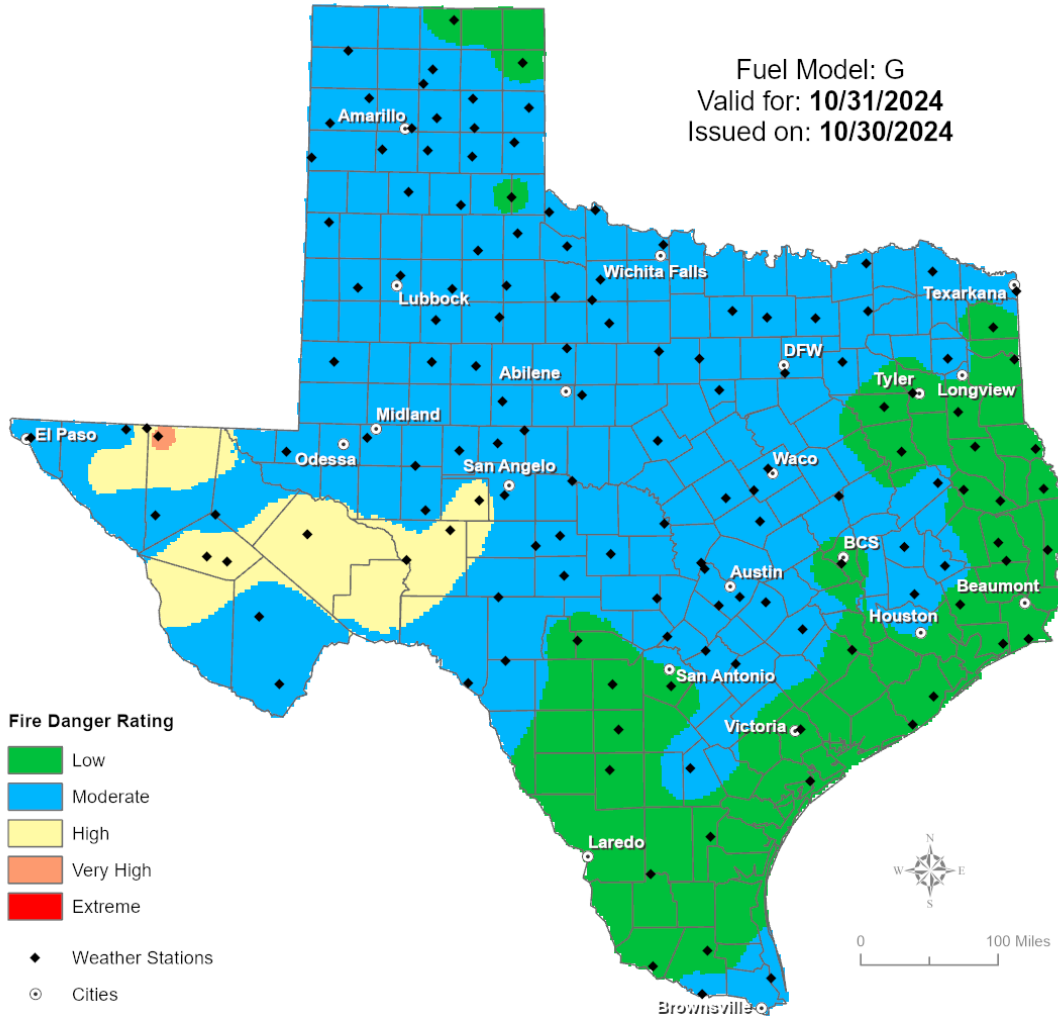

Fire Danger Forecast

Forecast Fire Danger

Fuel Model: G
Valid for: 10/31/2024
Issued on: 10/30/2024

Fire Danger Rating

- Low
- Moderate
- High
- Very High
- Extreme

- Weather Stations
- Cities