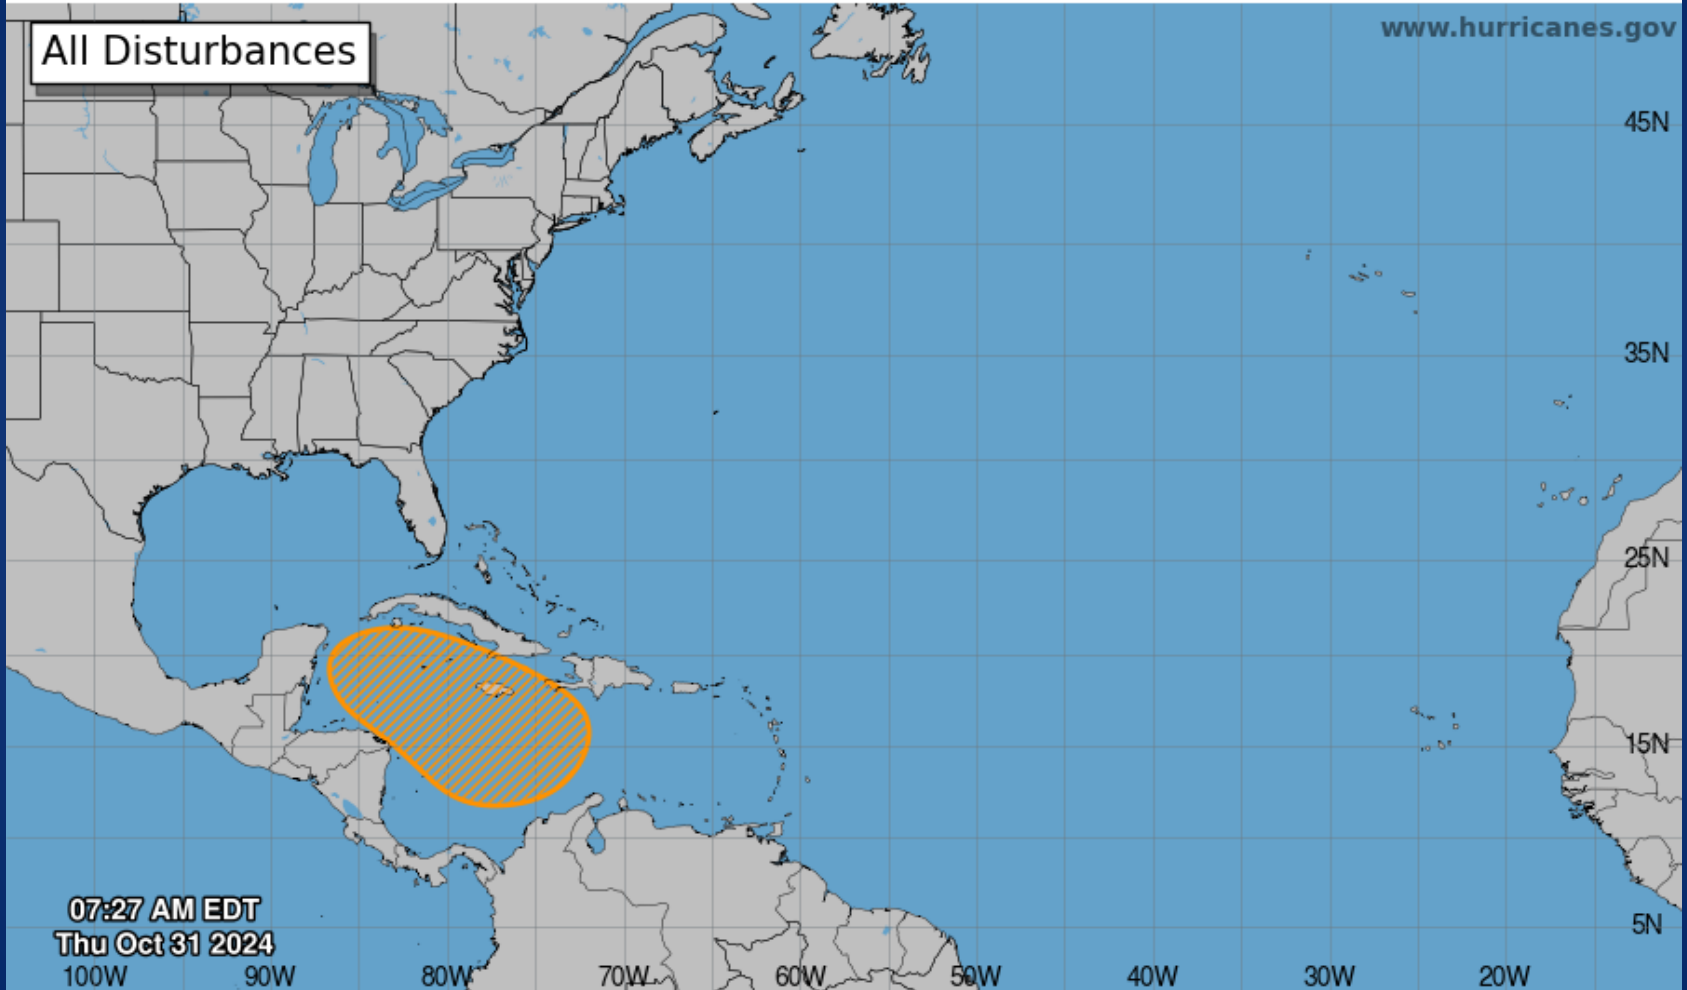

Tropical Weather Awareness

Seven-Day Graphical Tropical Weather Outlook

National Hurricane Center Miami, Florida

www.hurricanes.gov

All Disturbances

07:27 AM EDT
Thu Oct 31 2024

Current Disturbances and Seven-Day Cyclone Formation Chance: < 40% 40-60% > 60%
Tropical or Sub-Tropical Cyclone: Depression Storm Hurricane
 Post-Tropical Cyclone or Remnants