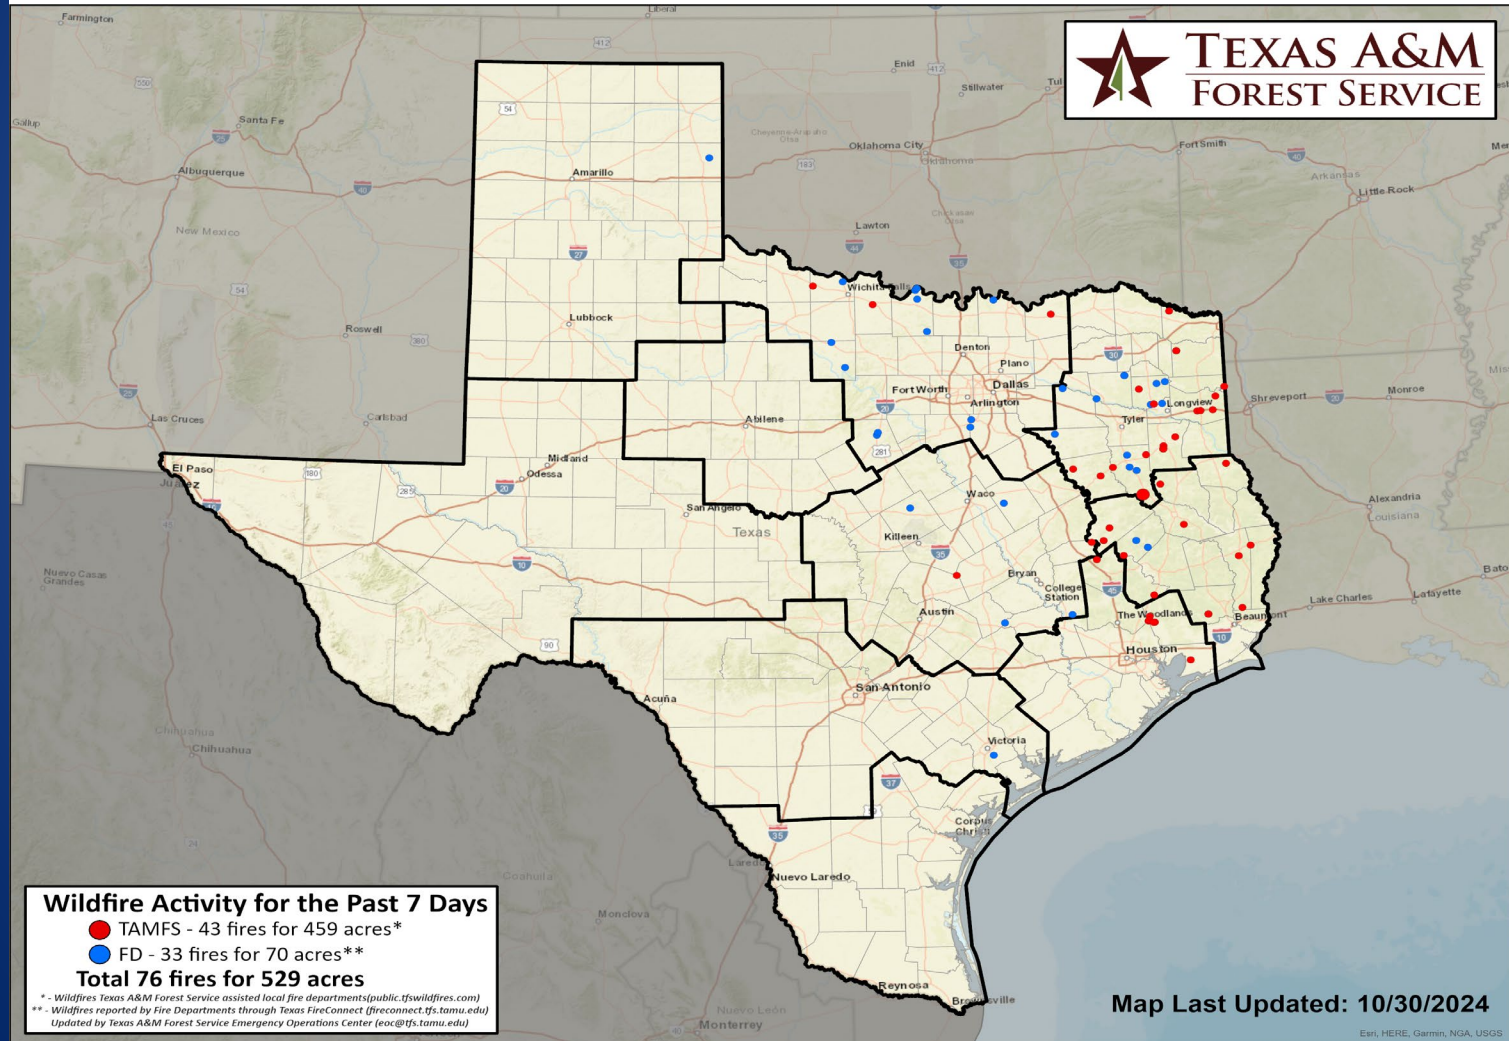

Keetch-Byram Drought Index

(4 km x 4 km resolution)

Estimated for
10/30/2024

Fire Activity (*Last 24 Hours)

Report of 551 (+13) fires and 1,281,075 (+218) acres have been burned this year. There are 184 (+3) counties with burn bans. The Keetch-Byram Drought Index list contains 240 (+1) counties with an average over 400.