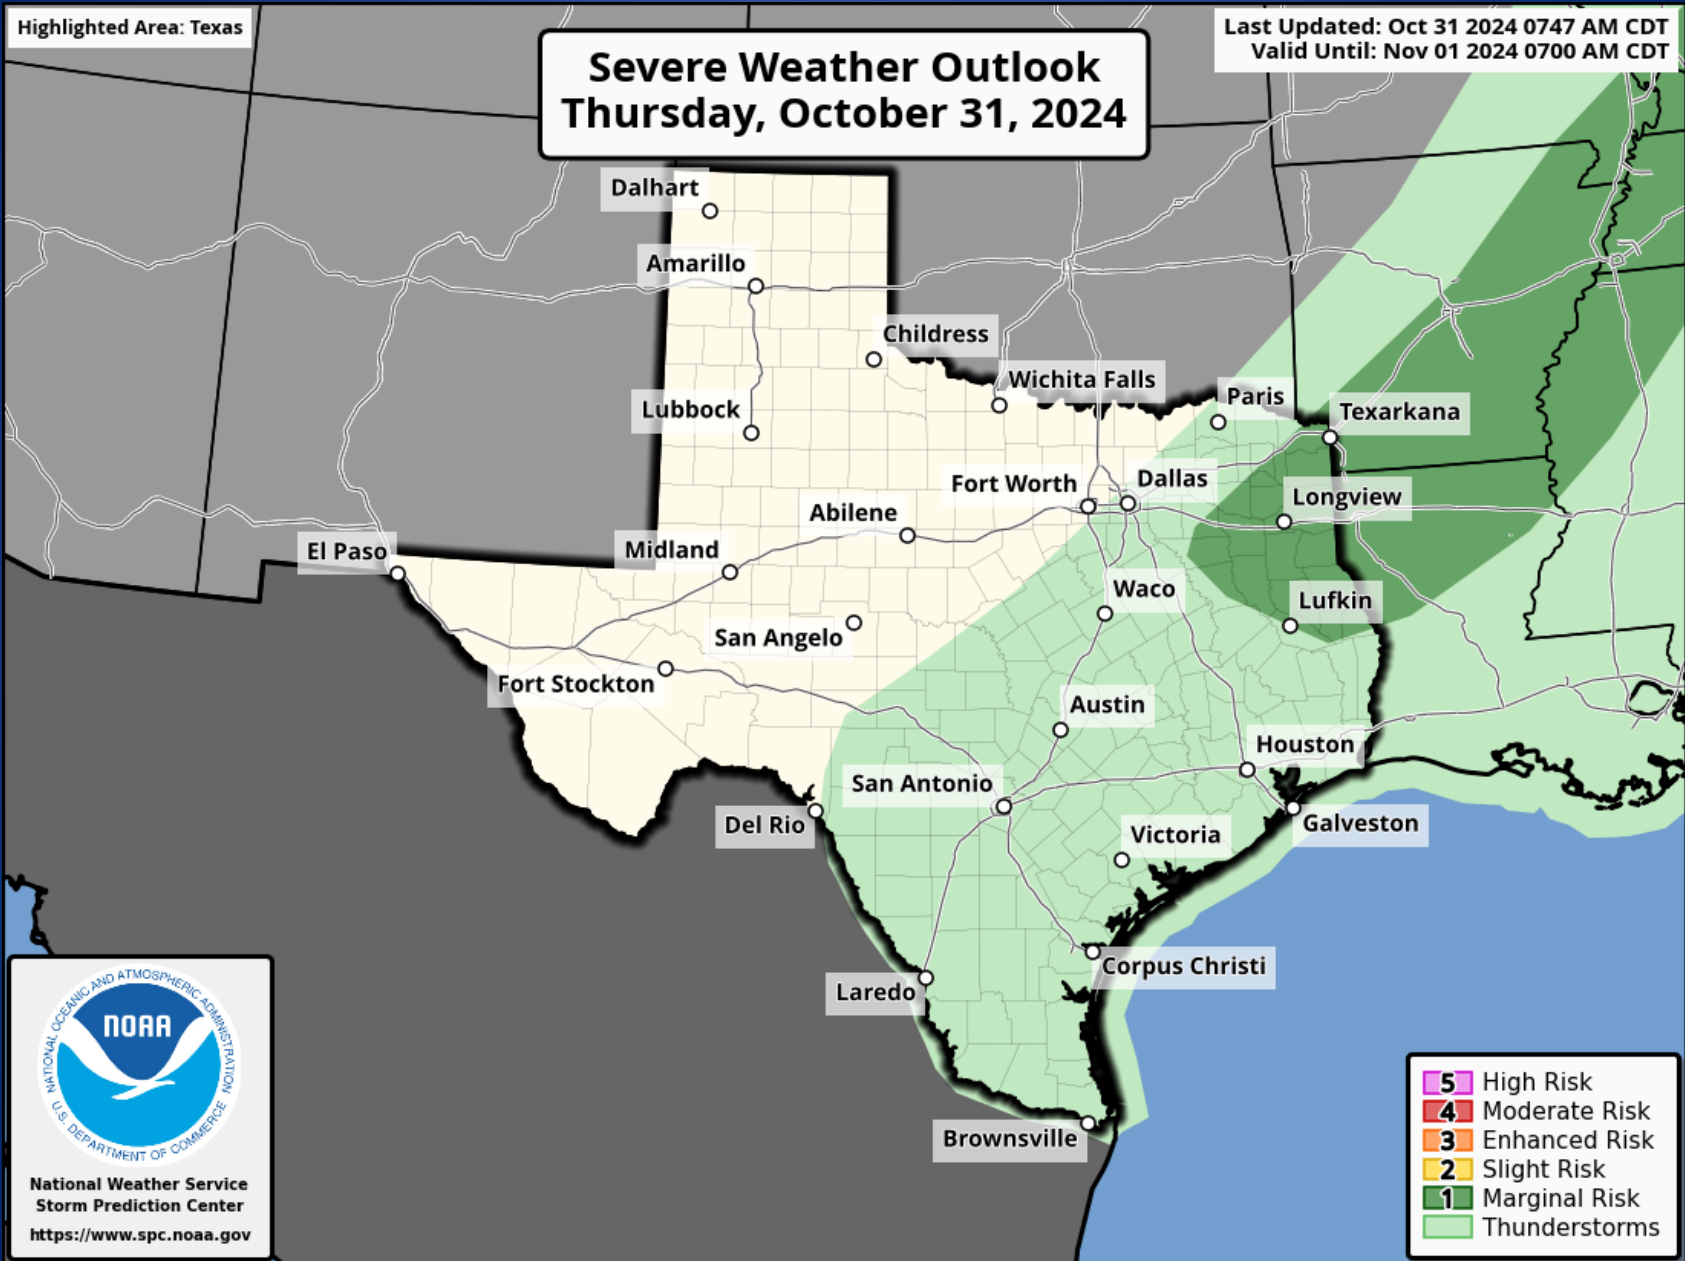

Hazardous Weather