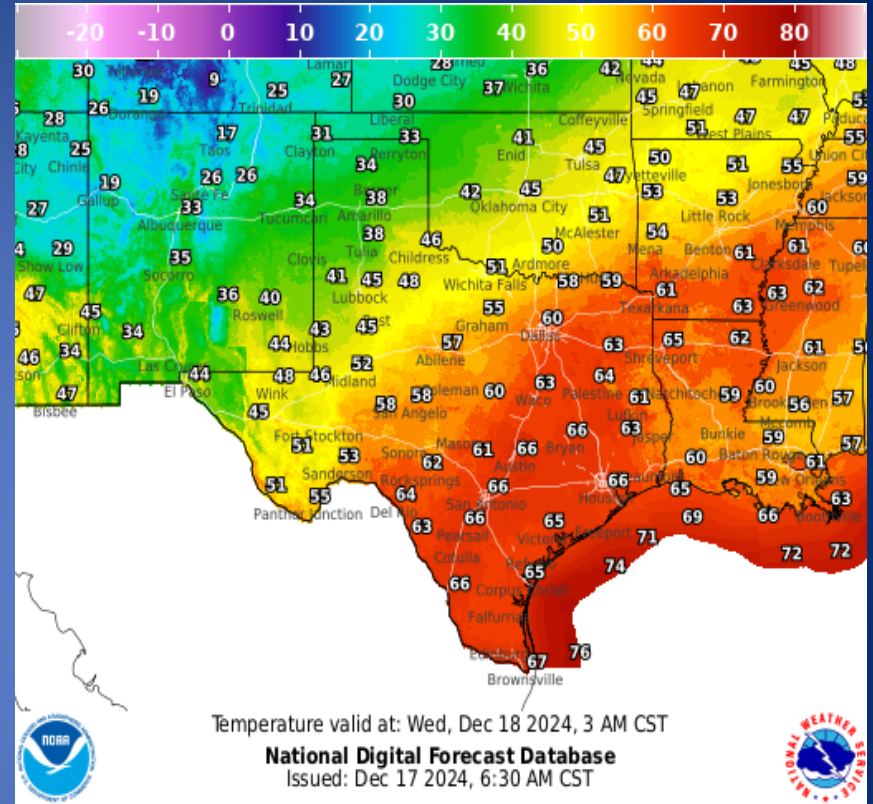

Weather Forecast

Highs

Lows