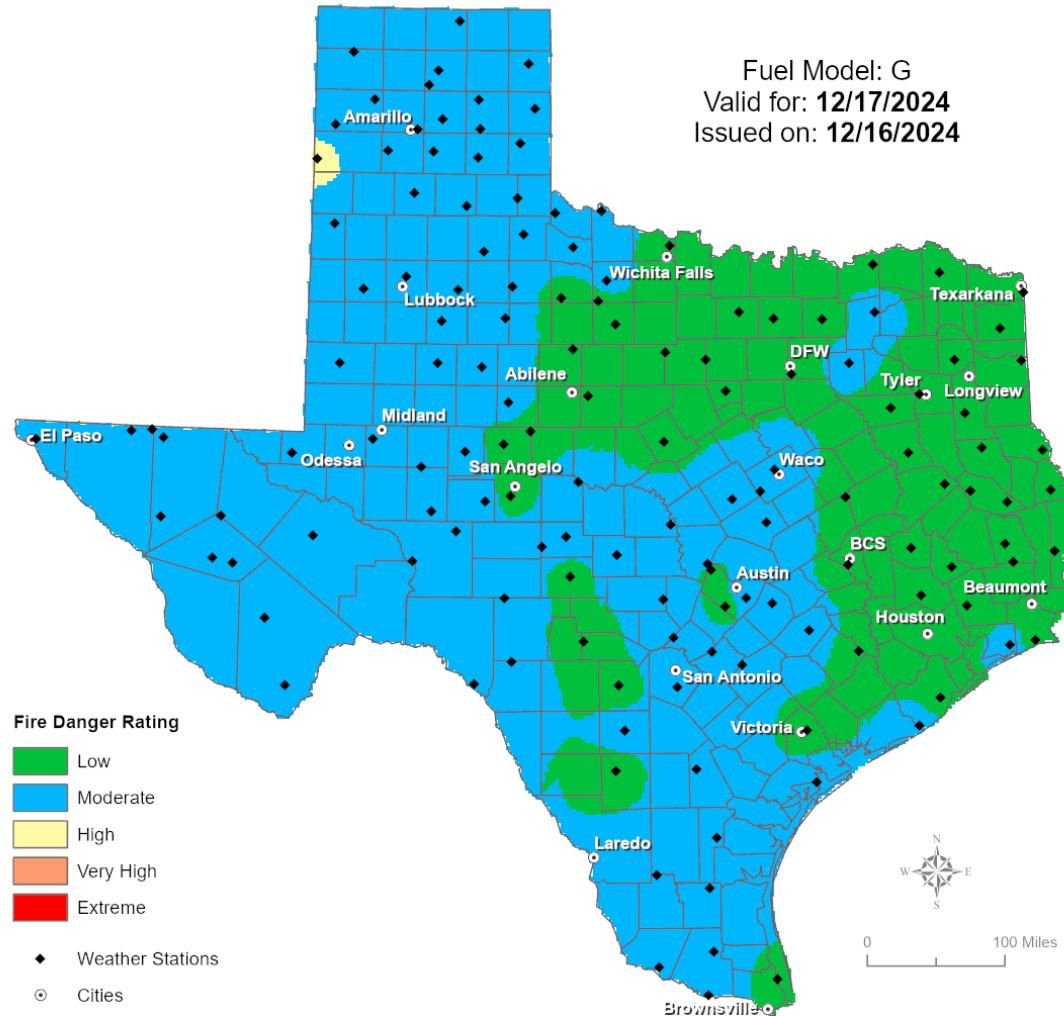

Fire Danger Forecast

Forecast Fire Danger