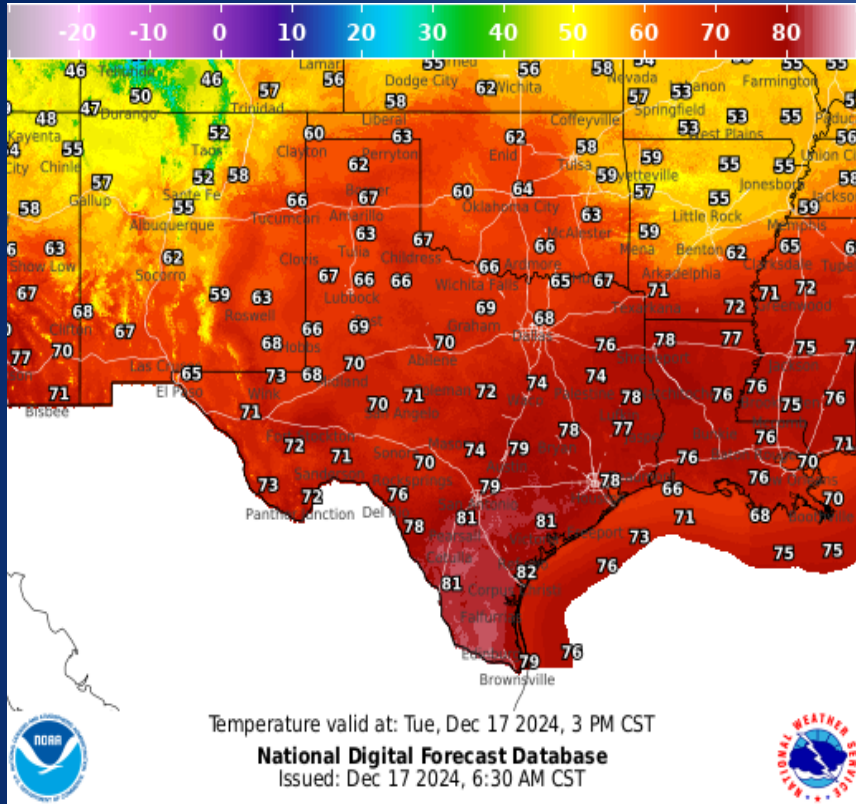

Weather Forecast

Highs