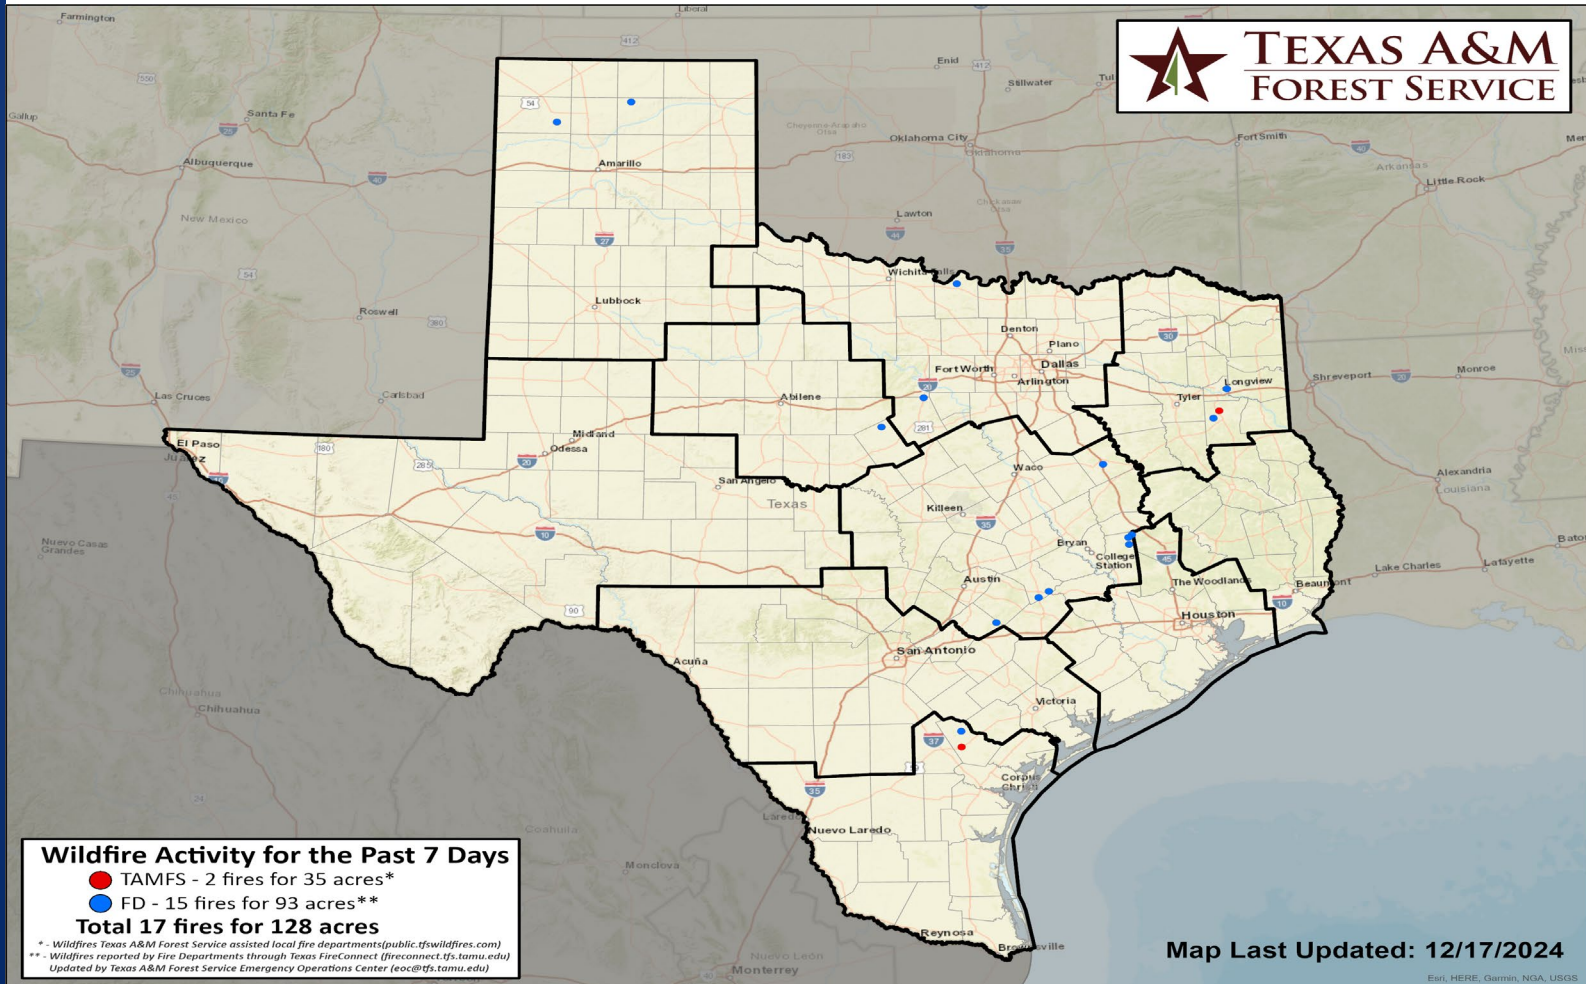

Fire Activity (*Last 24 Hours)

Report of 589 (No Change) fires and 1,282,750 (No Change) acres have been burned this year. There are 102 (No Change) counties with burn bans. The Keetch–Byram Drought Index list contains 127 (No Change) counties with an average over 400.