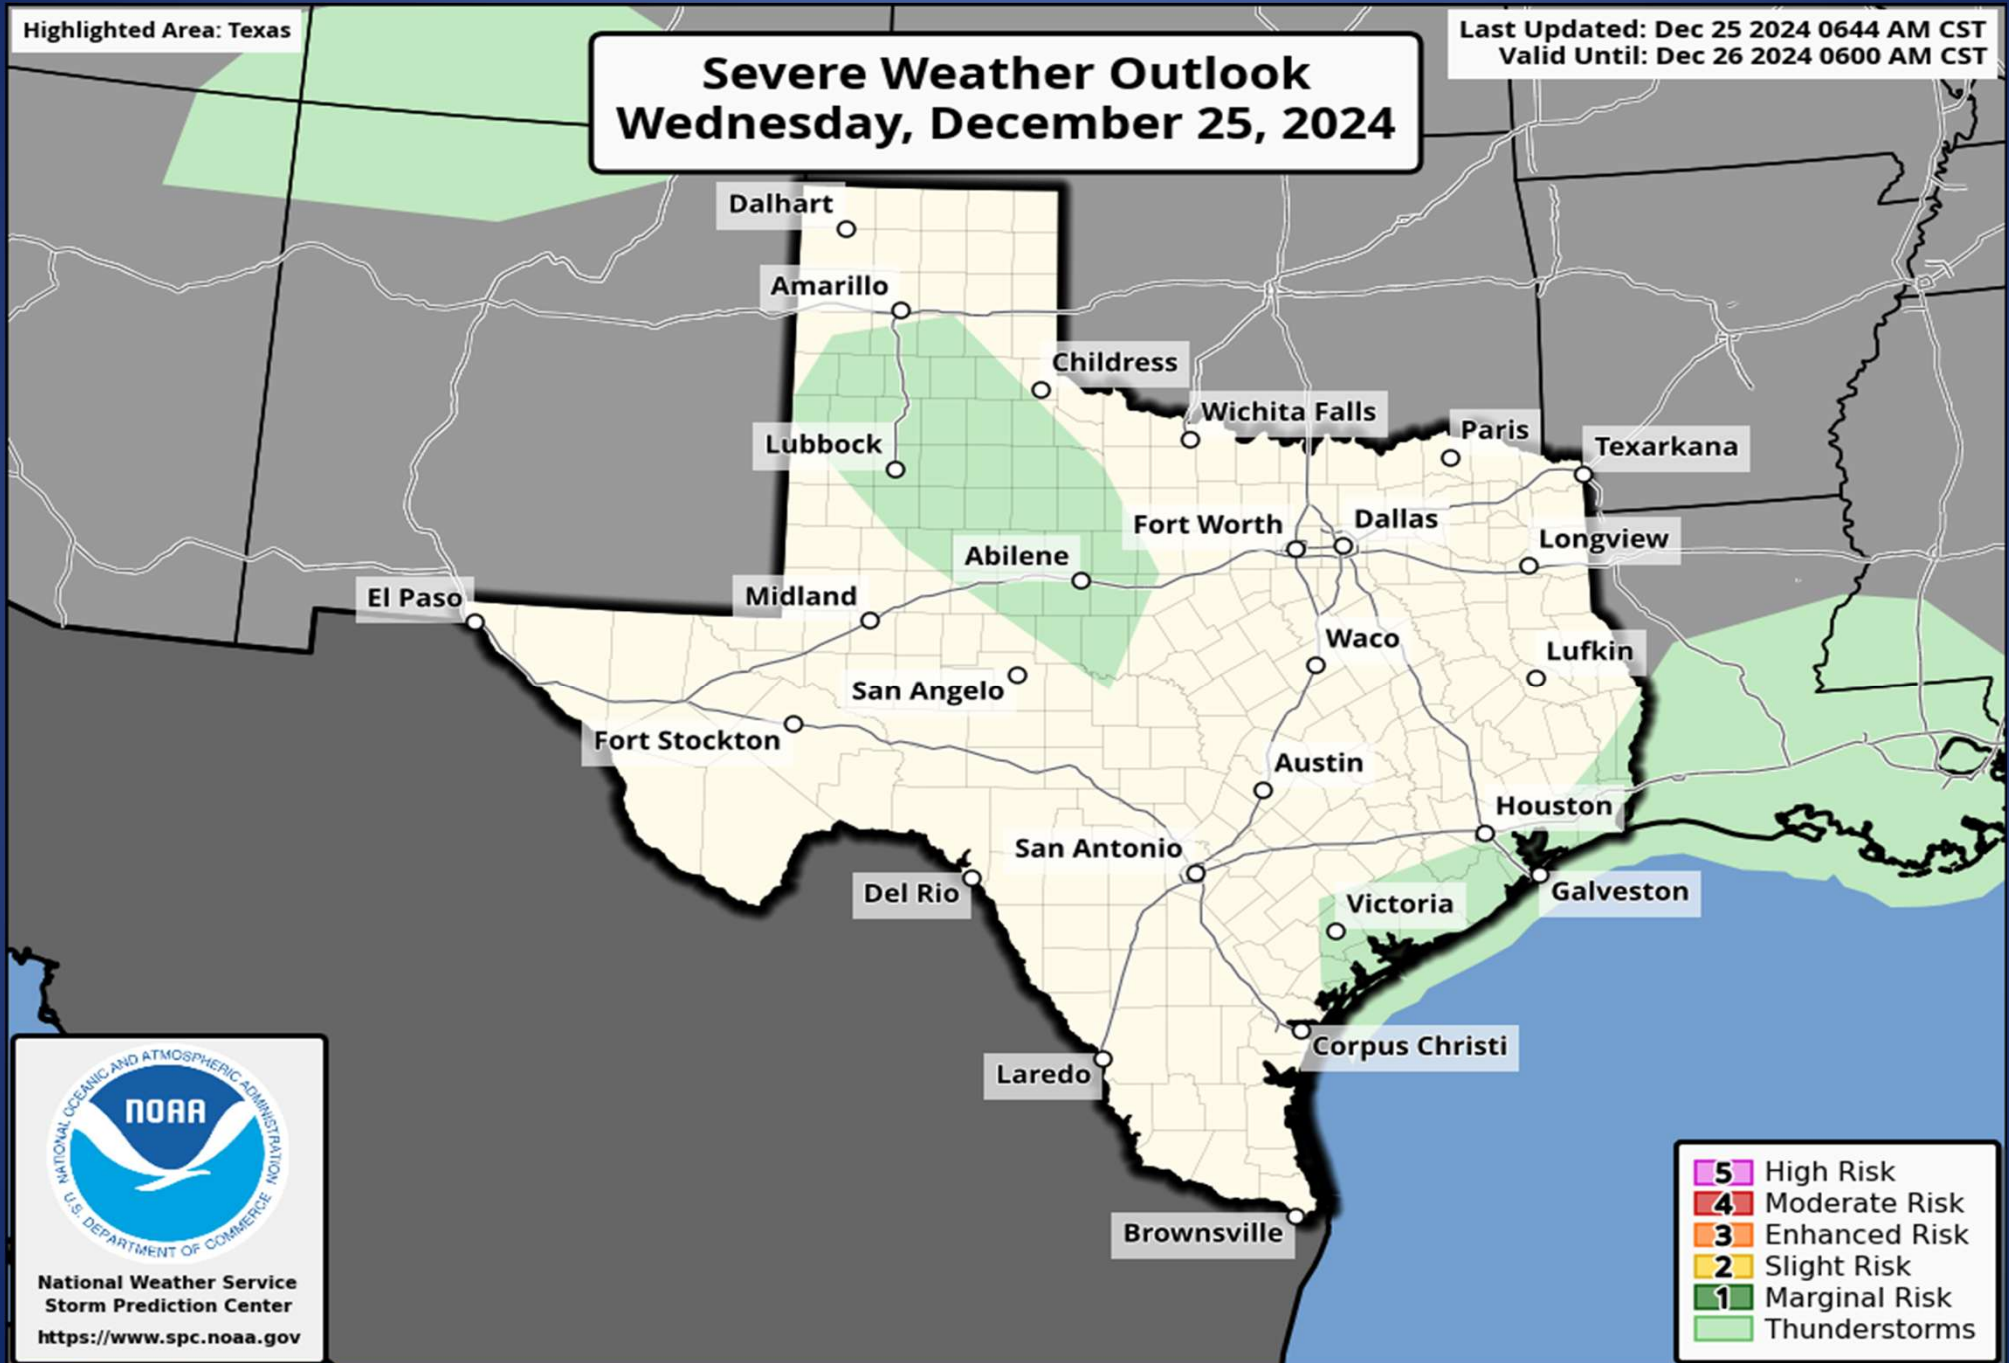

Informational Products Distributed by the State Operations Center

DATE	SUBJECT
12/24/24	NWS Austin/San Antonio: Low Risk for Isolated Severe Thunderstorms this Evening & Thursday
12/24/24	NWS Lake Charles, LA: DSS Packet Tuesday PM
12/25/24	NWS Houston/Galveston: Distribution Issues
12/25/24	Daily NWS Threat Brief for FEMA Region 6
12/25/24	NWS Houston/Galveston: Hazardous Weather Outlook for Thursday
12/25/24	NWS Southern Region ROC: Weather Update

Weather Forecast

Highs

Lows

Weather Forecast

Wind Speeds

Gusts

Hazardous Weather

Highlighted Area: Texas

Severe Weather Outlook Wednesday, December 25, 2024

Last Updated: Dec 25 2024 0644 AM CST
Valid Until: Dec 26 2024 0600 AM CST

Weather Warnings/Advisories Issued

DATE	WARNING TYPE	LOCATION
12/24/24	Flash Flood Warning	Brazos, Burleson, Collin, Dallas, Denton, Leon, Parker, Robertson, and Tarrant Counties
12/24/24	Severe Thunderstorm Warning	Anderson, Bastrop, Bosque, Brazos, Burleson, Caldwell, Cherokee, DeWitt, Ellis, Fayette, Freestone, Goliad, Gonzales, Grimes, Guadalupe, Harris, Hill, Karnes, Lavaca, Lee, Madison, and Wilson Counties
12/24/24	Flood Warning	Dallas, Hunt, Nacogdoches, Rockwall, and Rusk Counties
12/24/24	Flood Advisory	Bastrop, Bosque, Brazoria, Brazos, Burleson, Caldwell, Chambers, Dallas, Ellis, Fayette, Gonzales, Harris, Henderson, Karnes, Kaufman, Lavaca, Lee, Navarro, Panola, Polk, Trinity, Van Zandt, and Wilson Counties
12/24/24	Tornado Warning	Fayette, Freestone, Harris, Lavaca, Limestone, Montgomery, and Waller Counties
12/25/24	Flash Flood Warning	Goliad and Victoria Counties
12/25/24	Severe Thunderstorm Warning	Brazoria, Colorado, Fort Bend, Galveston, Goliad, Harris, Montgomery, Montgomery, Victoria, and Waller Counties
12/25/24	Tornado Warning	Colorado County

Weather Warnings/Advisories Issued

DATE	WARNING TYPE	LOCATION
12/25/24	Flood Advisory	Calhoun, DeWitt, Fort Bend, Goliad, Gonzales, Harris, Karnes, Montgomery, Panola, Shelby, Victoria, and Wilson Counties