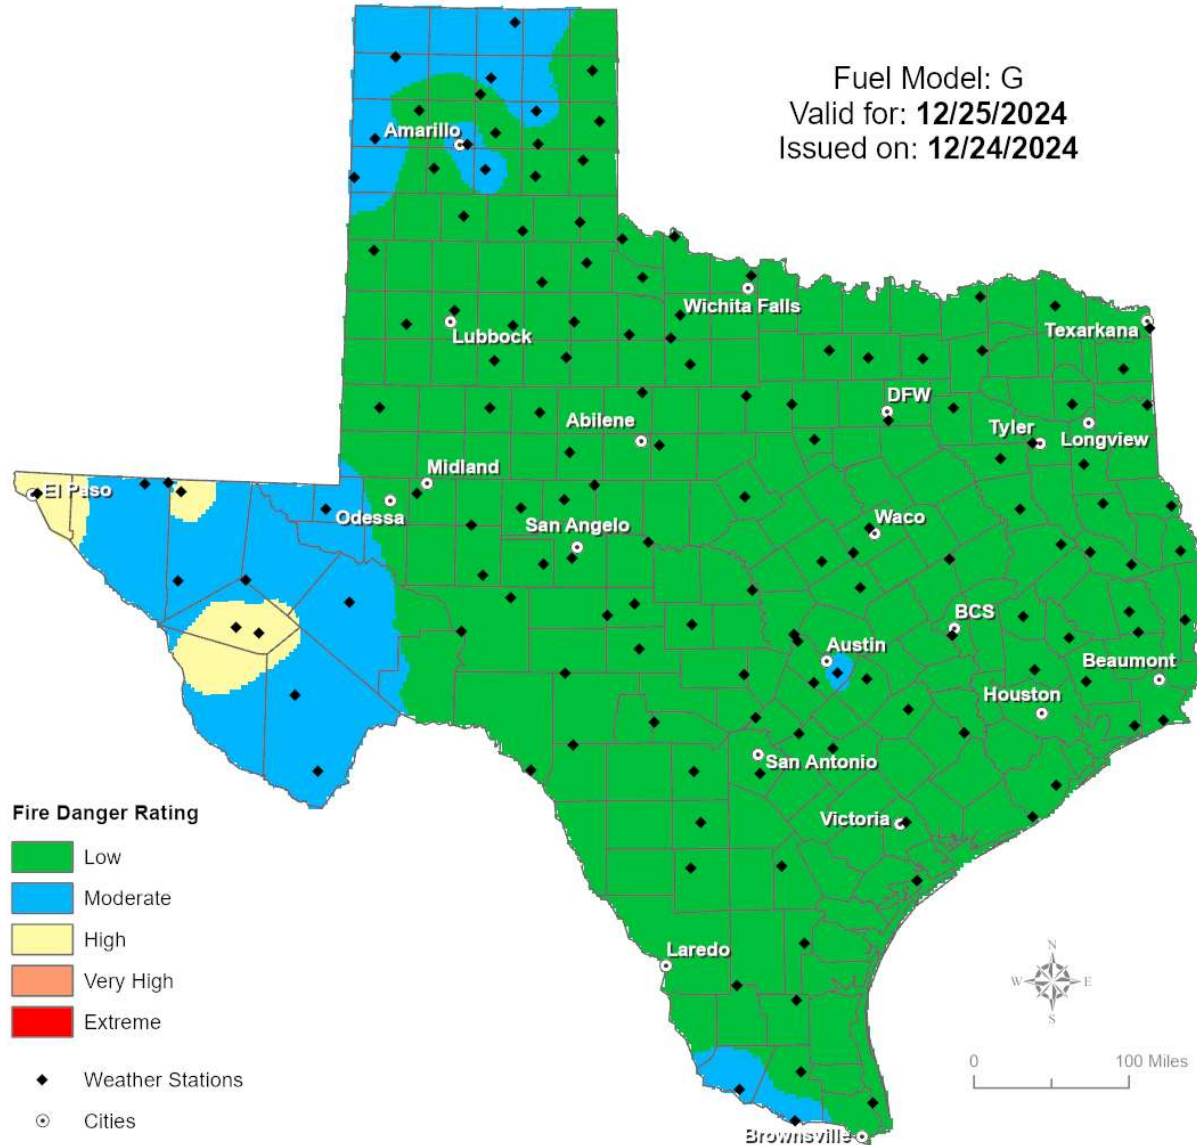

Fire Danger Forecast

Forecast Fire Danger

Fuel Model: G
Valid for: **12/25/2024**
Issued on: **12/24/2024**

Fire Danger Rating

◆ Weather Stations

○ Cities