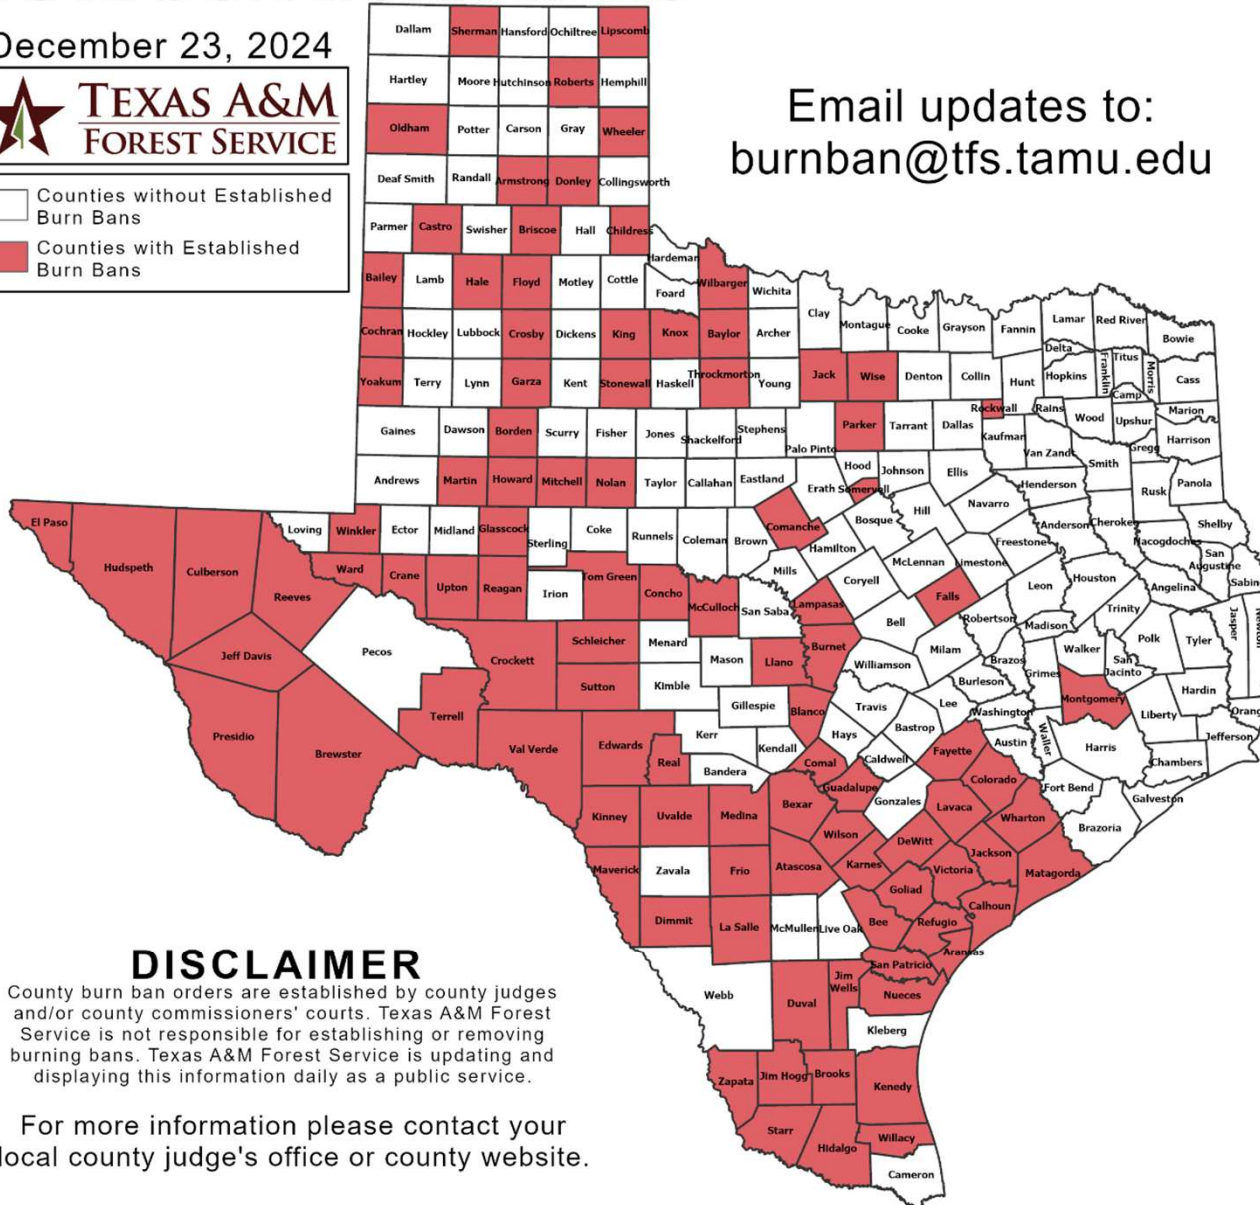

Weather Warnings/Advisories Issued

DATE	WARNING TYPE	LOCATION
12/25/24	Flood Advisory	Calhoun, DeWitt, Fort Bend, Goliad, Gonzales, Harris, Karnes, Montgomery, Panola, Shelby, Victoria, and Wilson Counties

December 23, 2024

Counties without Established Burn Bans
 Counties with Established Burn Bans

Email updates to:
burnban@tfs.tamu.edu

Counties with Burn Bans: 100

- Aransas
- Armstrong
- Atascosa
- Bailey
- Baylor
- Bee
- Bexar
- Blanco
- Borden
- Brewster
- Briscoe
- Brooks
- Burnet
- Calhoun
- Castro
- Childress
- Cochran
- Colorado
- Comal
- Comanche
- Concho
- Crane
- Crockett
- Crosby
- Culberson
- DeWitt
- Dimmit
- Donley
- Duval
- Edwards
- El Paso
- Falls
- Fayette
- Floyd
- Frio
- Garza
- Glasscock
- Goliad
- Guadalupe
- Hale
- Hidalgo
- Howard
- Hudspeth
- Jack
- Jackson
- Jeff Davis
- Jim Hogg
- Jim Wells
- Karnes
- Kenedy
- King
- Kinney
- Knox
- Lampasas
- La Salle
- Lavaca
- Lipscomb
- Llano
- McCulloch
- Martin
- Matagorda
- Maverick
- Medina
- Mitchell
- Montgomery
- Nolan
- Nueces
- Oldham
- Parker
- Presidio
- Reagan
- Real
- Reeves
- Refugio
- Roberts
- Rockwall
- San Patricio
- Schleicher
- Sherman
- Somervell
- Starr
- Stonewall
- Sutton
- Terrell
- Throckmorton
- Tom Green
- Upton
- Uvalde
- Val Verde
- Victoria
- Ward
- Wharton
- Wheeler
- Wilbarger
- Willacy
- Wilson
- Winkler
- Wise
- Yoakum
- Zapata