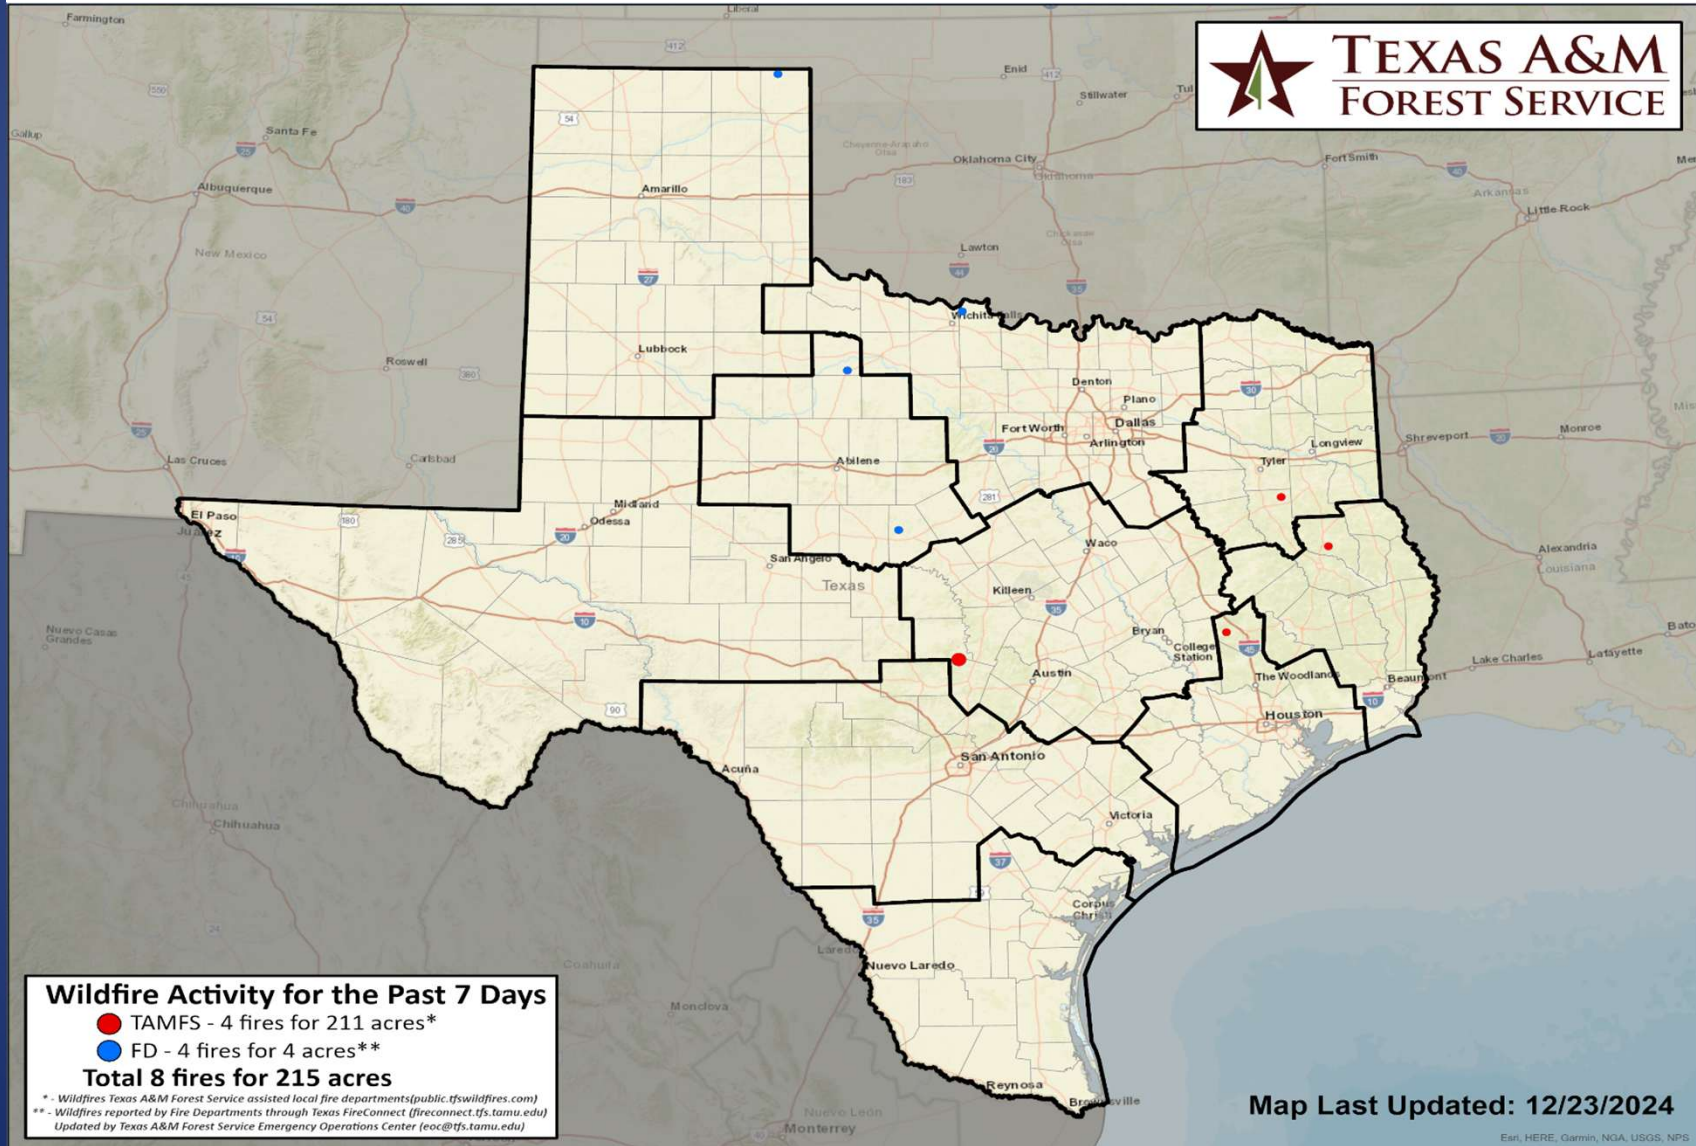

Weather Warnings/Advisories Issued

DATE	WARNING TYPE	LOCATION
12/25/24	Flood Advisory	Calhoun, DeWitt, Fort Bend, Goliad, Gonzales, Harris, Karnes, Montgomery, Panola, Shelby, Victoria, and Wilson Counties

Keetch-Byram Drought Index

(4 km x 4 km resolution)

Estimated for
12/24/2024

Fire Activity (*Last 24 Hours)

Report of 593 (No Change) fires and 1,282,873 (No Change) acres have been burned this year. There are 100 (No Change) counties with burn bans. The Keetch–Byram Drought Index list contains 128 (+1) counties with an average over 400.