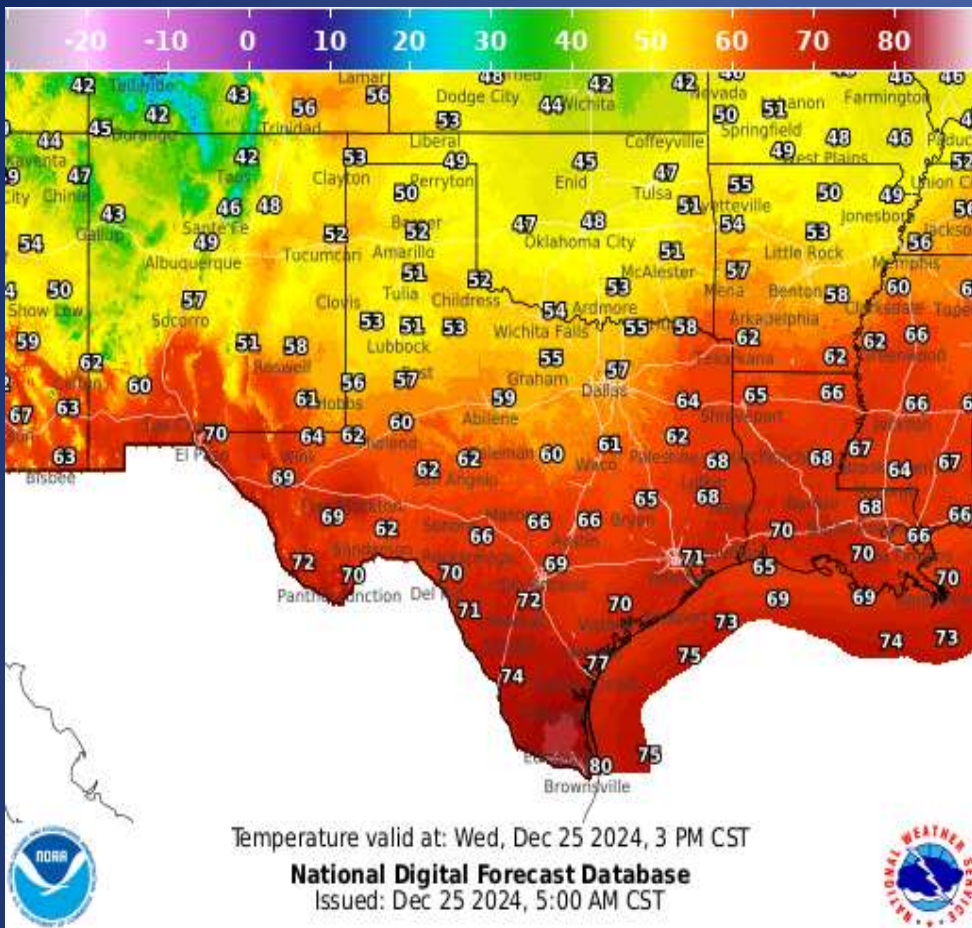

Incidents Reported to the State Operations Center (last 24 hours)

DATE	SUBJECT	LOCATION
12/24/24	Final Report of a Water Outage	McMullen County
12/24/24	Initial Report of Boil Water Notice	Brazoria County
12/24/24	Final Report of a Boil Water Notice	Motley County
12/24/24	Final Report of a Boil Water Notice	Donley County
12/24/24	Initial and Final Report of a Road Closure (FM 191)	Dimmit County

Weather Forecast

Highs

Lows

Weather Forecast

Wind Speeds

Gusts

Hazardous Weather

Highlighted Area: Texas