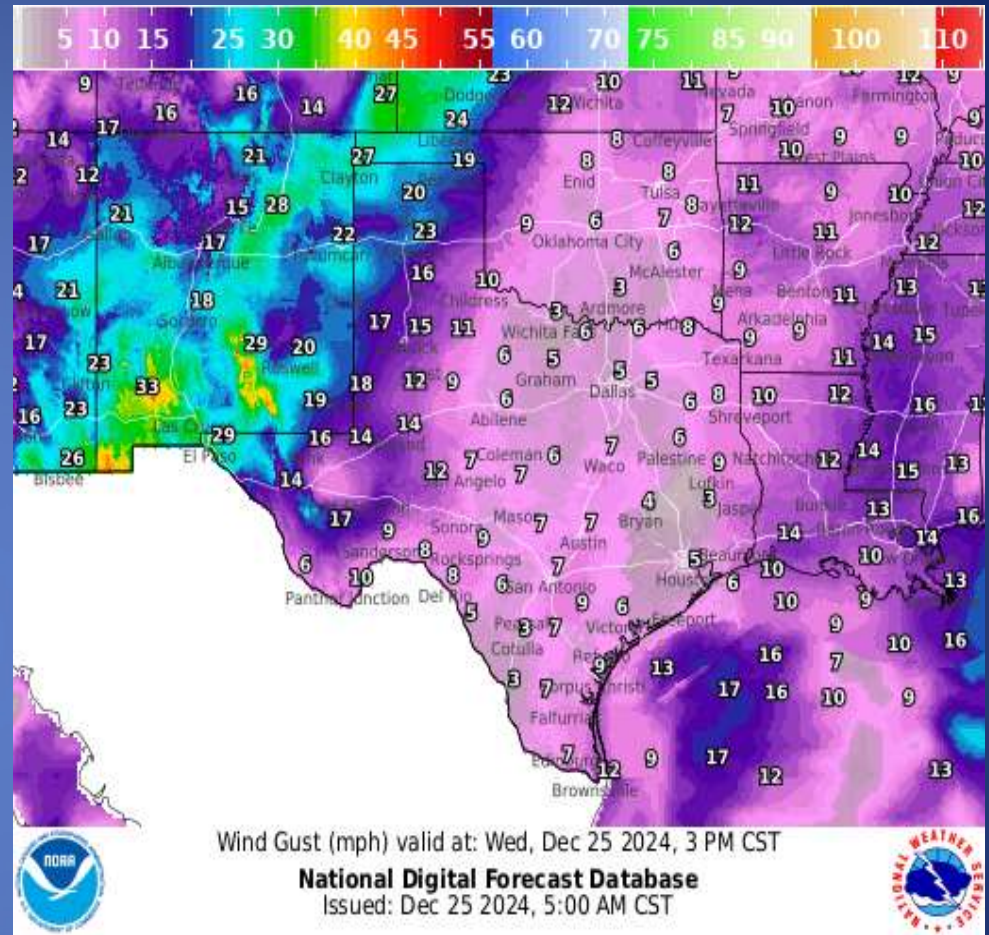

Weather Forecast

Highs

Lows

Weather Forecast

Wind Speeds

Gusts

Hazardous Weather

Highlighted Area: Texas

Severe Weather Outlook Wednesday, December 25, 2024

Last Updated: Dec 25 2024 0644 AM CST
Valid Until: Dec 26 2024 0600 AM CST

Weather Warnings/Advisories Issued

DATE	WARNING TYPE	LOCATION
12/24/24	Flash Flood Warning	Brazos, Burleson, Collin, Dallas, Denton, Leon, Parker, Robertson, and Tarrant Counties
12/24/24	Severe Thunderstorm Warning	Anderson, Bastrop, Bosque, Brazos, Burleson, Caldwell, Cherokee, DeWitt, Ellis, Fayette, Freestone, Goliad, Gonzales, Grimes, Guadalupe, Harris, Hill, Karnes, Lavaca, Lee, Madison, and Wilson Counties
12/24/24	Flood Warning	Dallas, Hunt, Nacogdoches, Rockwall, and Rusk Counties
12/24/24	Flood Advisory	Bastrop, Bosque, Brazoria, Brazos, Burleson, Caldwell, Chambers, Dallas, Ellis, Fayette, Gonzales, Harris, Henderson, Karnes, Kaufman, Lavaca, Lee, Navarro, Panola, Polk, Trinity, Van Zandt, and Wilson Counties
12/24/24	Tornado Warning	Fayette, Freestone, Harris, Lavaca, Limestone, Montgomery, and Waller Counties
12/25/24	Flash Flood Warning	Goliad and Victoria Counties
12/25/24	Severe Thunderstorm Warning	Brazoria, Colorado, Fort Bend, Galveston, Goliad, Harris, Montgomery, Montgomery, Victoria, and Waller Counties
12/25/24	Tornado Warning	Colorado County