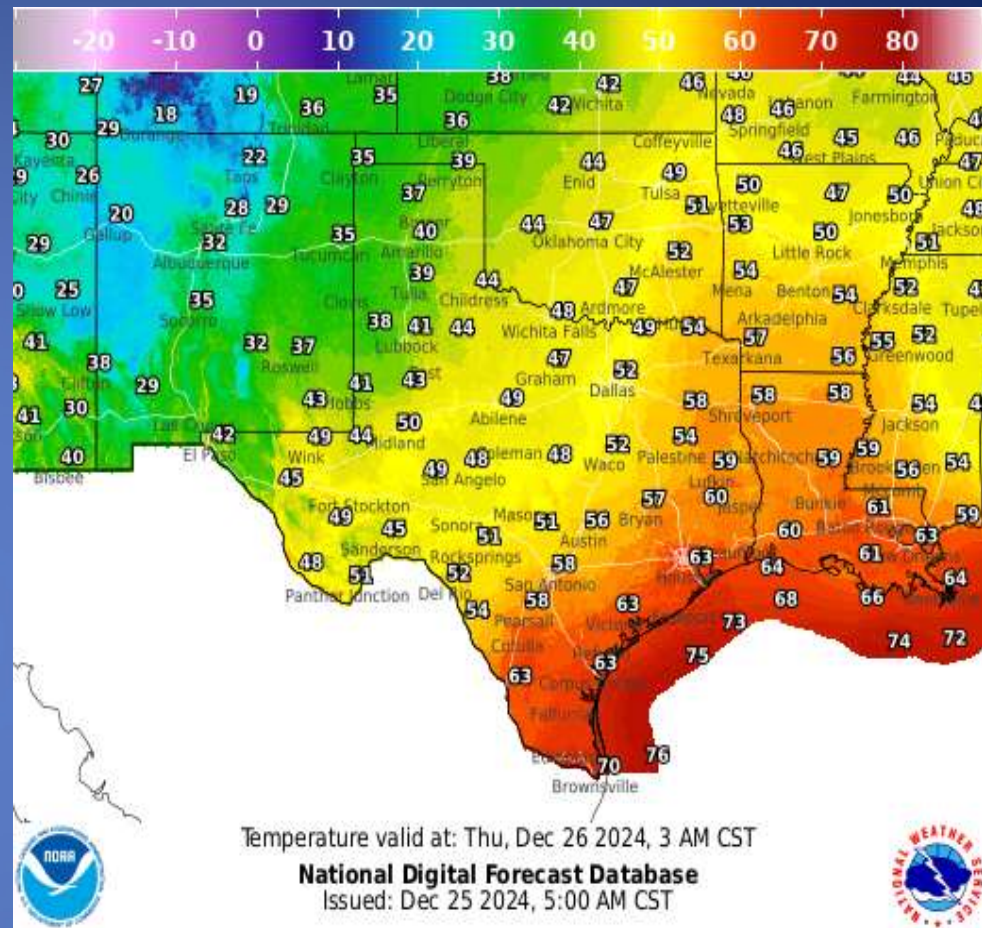

Incidents Reported to the State Operations Center (last 24 hours)

DATE	SUBJECT	LOCATION
12/24/24	Final Report of a Water Outage	McMullen County
12/24/24	Initial Report of Boil Water Notice	Brazoria County
12/24/24	Final Report of a Boil Water Notice	Motley County
12/24/24	Final Report of a Boil Water Notice	Donley County
12/24/24	Initial and Final Report of a Road Closure (FM 191)	Dimmit County

Weather Forecast

Highs

Lows

Weather Forecast

Wind Speeds

Gusts

Hazardous Weather

Highlighted Area: Texas