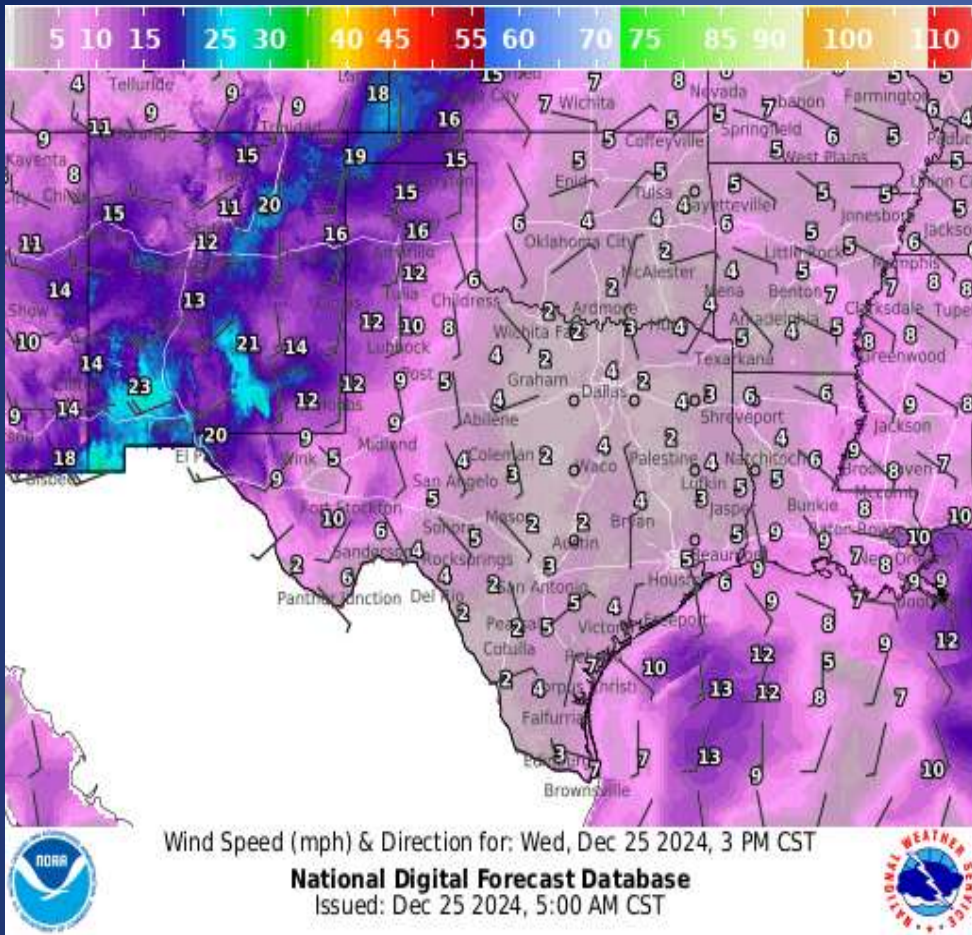

Weather Forecast

Highs

Lows

Weather Forecast

Wind Speeds

Gusts

Hazardous Weather

Highlighted Area: Texas

Severe Weather Outlook Wednesday, December 25, 2024

Last Updated: Dec 25 2024 0644 AM CST
Valid Until: Dec 26 2024 0600 AM CST

Weather Warnings/Advisories Issued

DATE	WARNING TYPE	LOCATION
12/24/24	Flash Flood Warning	Brazos, Burleson, Collin, Dallas, Denton, Leon, Parker, Robertson, and Tarrant Counties
12/24/24	Severe Thunderstorm Warning	Anderson, Bastrop, Bosque, Brazos, Burleson, Caldwell, Cherokee, DeWitt, Ellis, Fayette, Freestone, Goliad, Gonzales, Grimes, Guadalupe, Harris, Hill, Karnes, Lavaca, Lee, Madison, and Wilson Counties
12/24/24	Flood Warning	Dallas, Hunt, Nacogdoches, Rockwall, and Rusk Counties
12/24/24	Flood Advisory	Bastrop, Bosque, Brazoria, Brazos, Burleson, Caldwell, Chambers, Dallas, Ellis, Fayette, Gonzales, Harris, Henderson, Karnes, Kaufman, Lavaca, Lee, Navarro, Panola, Polk, Trinity, Van Zandt, and Wilson Counties
12/24/24	Tornado Warning	Fayette, Freestone, Harris, Lavaca, Limestone, Montgomery, and Waller Counties
12/25/24	Flash Flood Warning	Goliad and Victoria Counties
12/25/24	Severe Thunderstorm Warning	Brazoria, Colorado, Fort Bend, Galveston, Goliad, Harris, Montgomery, Montgomery, Victoria, and Waller Counties
12/25/24	Tornado Warning	Colorado County