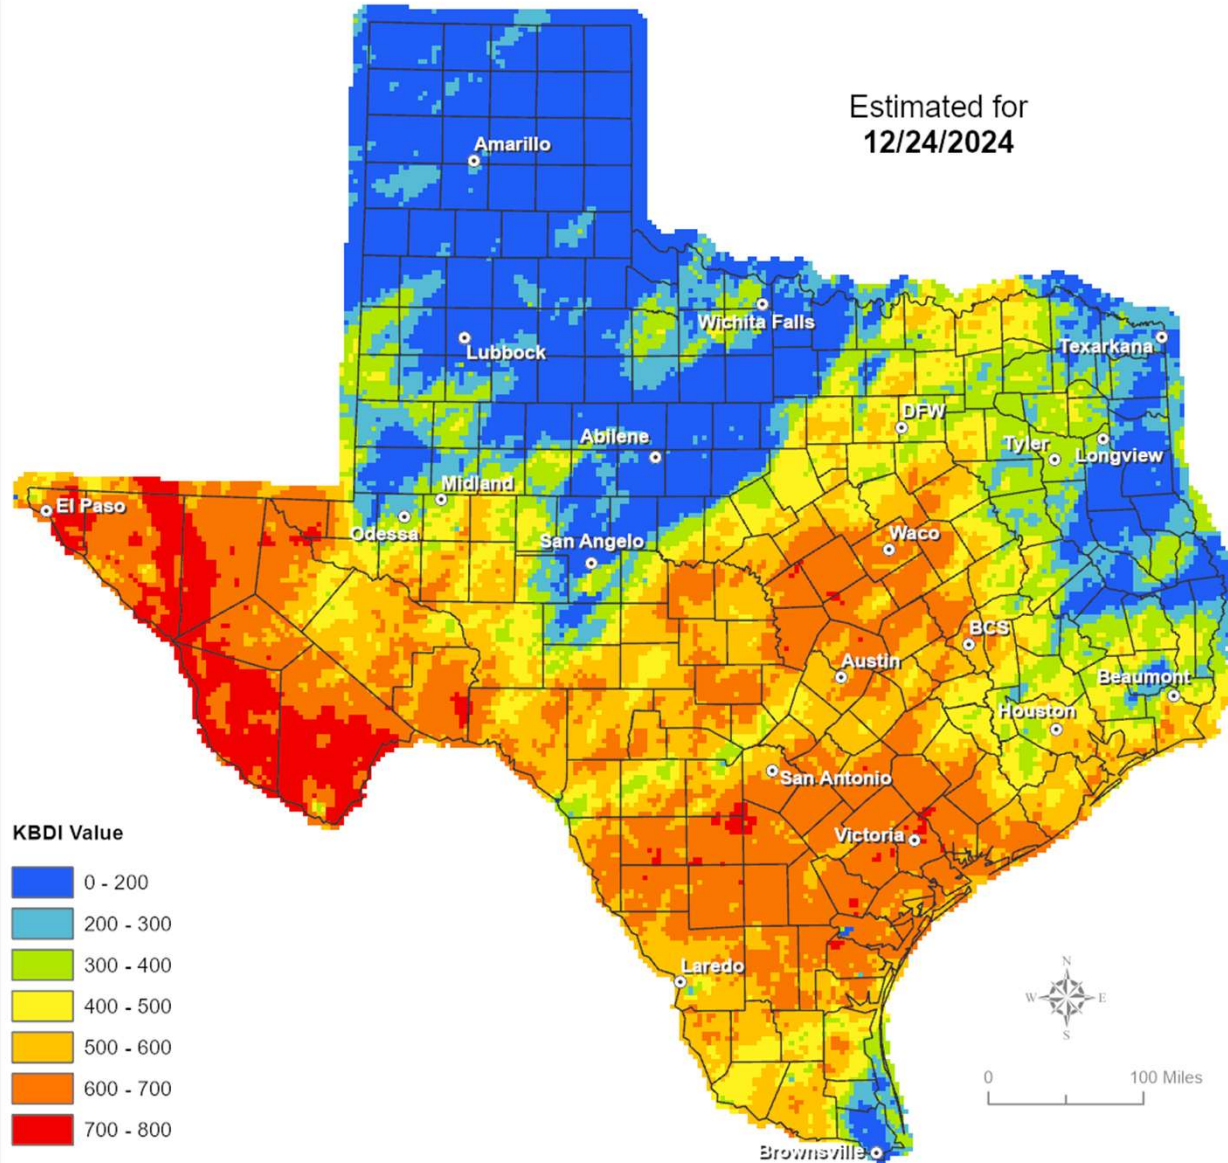

Keetch-Byram Drought Index

Keetch-Byram Drought Index

(4 km x 4 km resolution)

Estimated for
12/24/2024