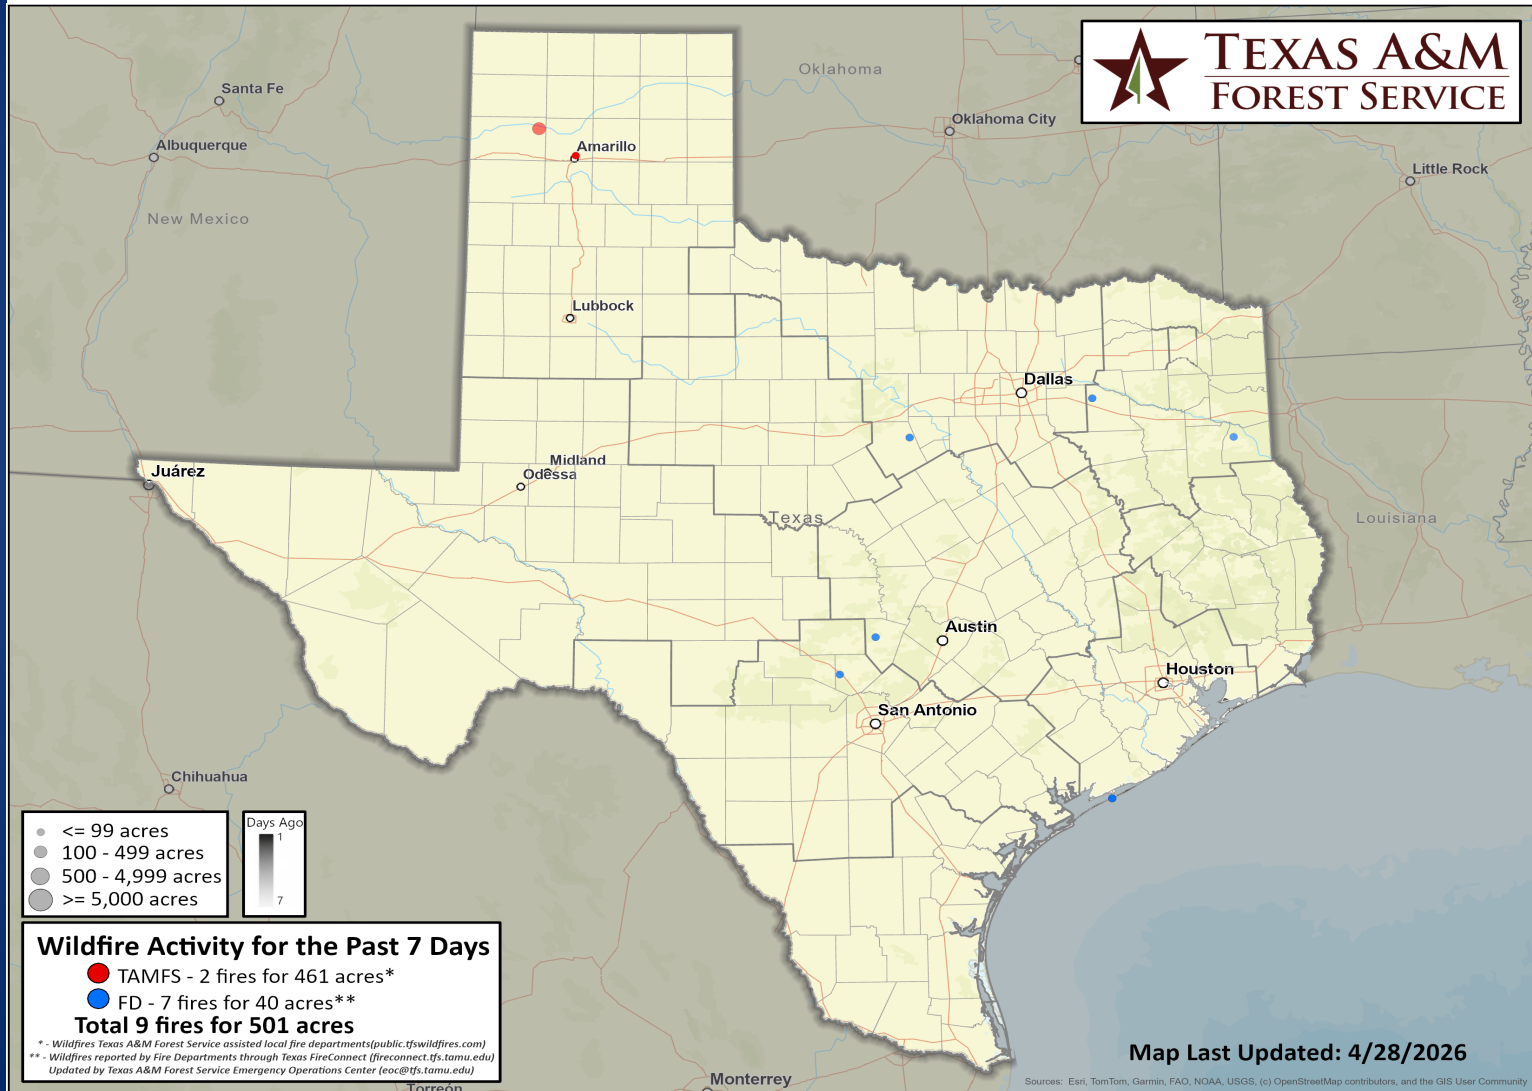

Fire Activity (*Last 24 Hours)

Report of 658 (No Change) fires and 67,542 (No Change) acres have been burned this year. There are 98 (-4) counties with burn bans. The Keetch–Byram Drought Index list contains 111 (+1) counties with an average over 400.