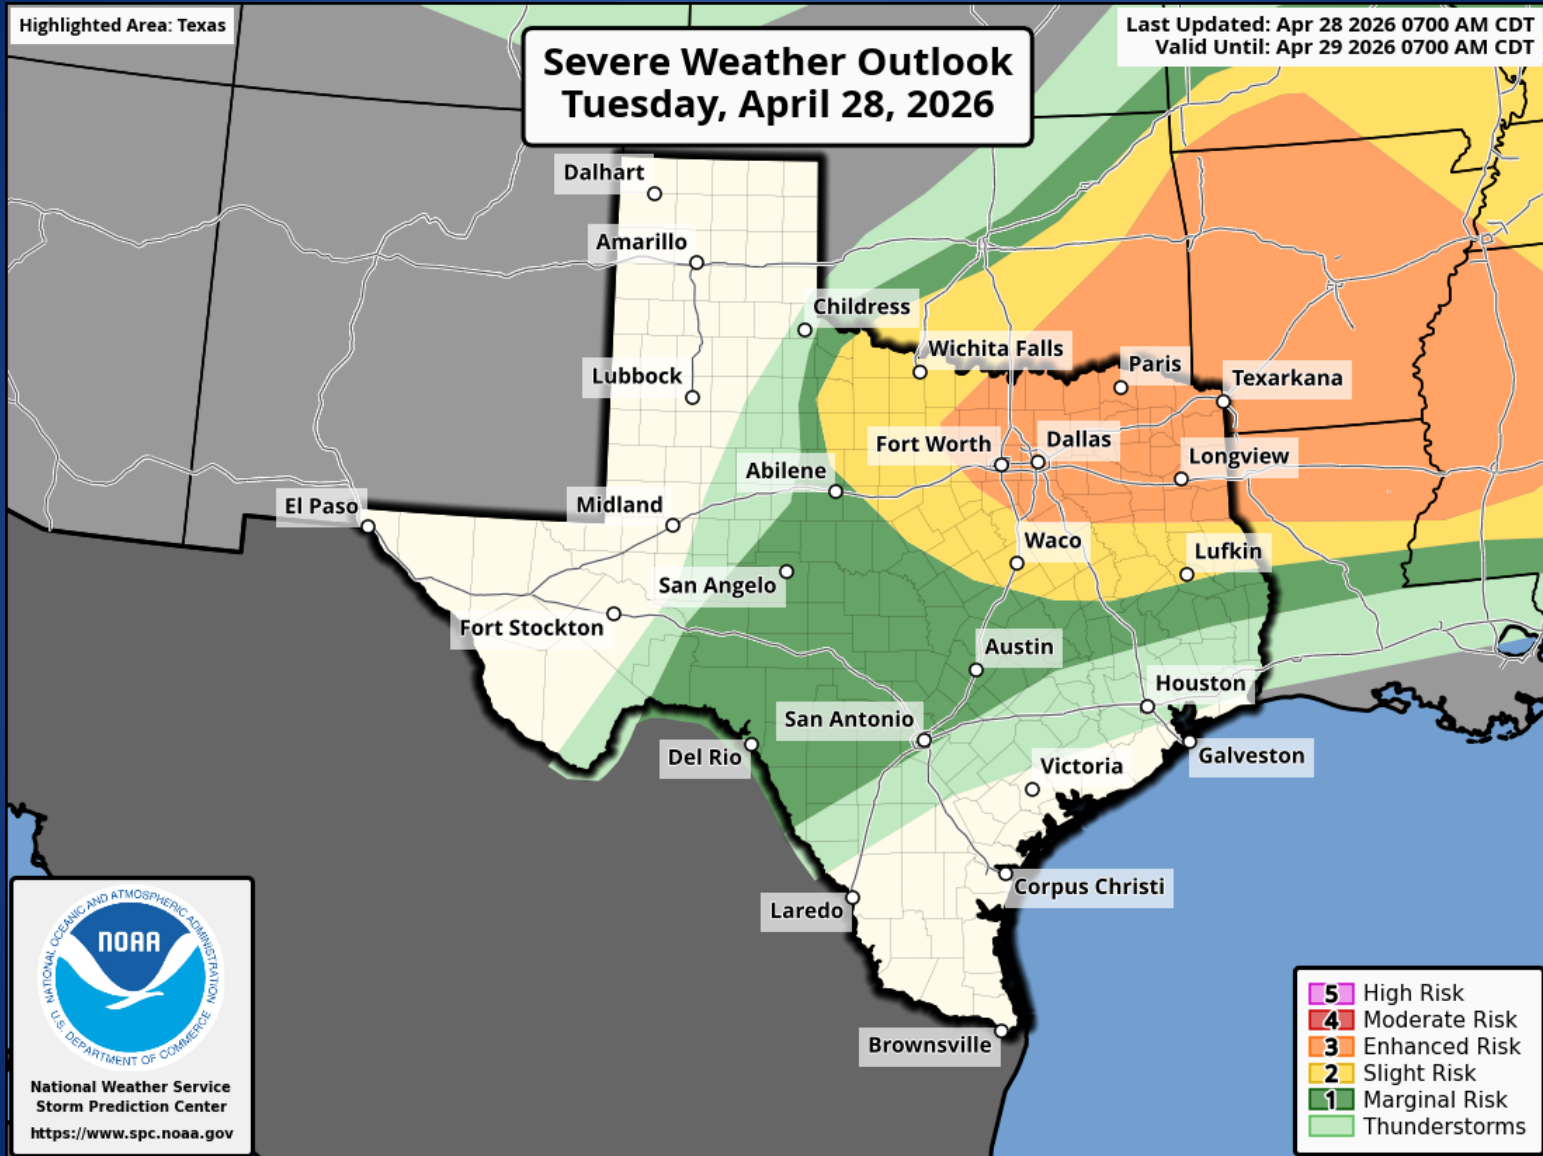

Hazardous Weather