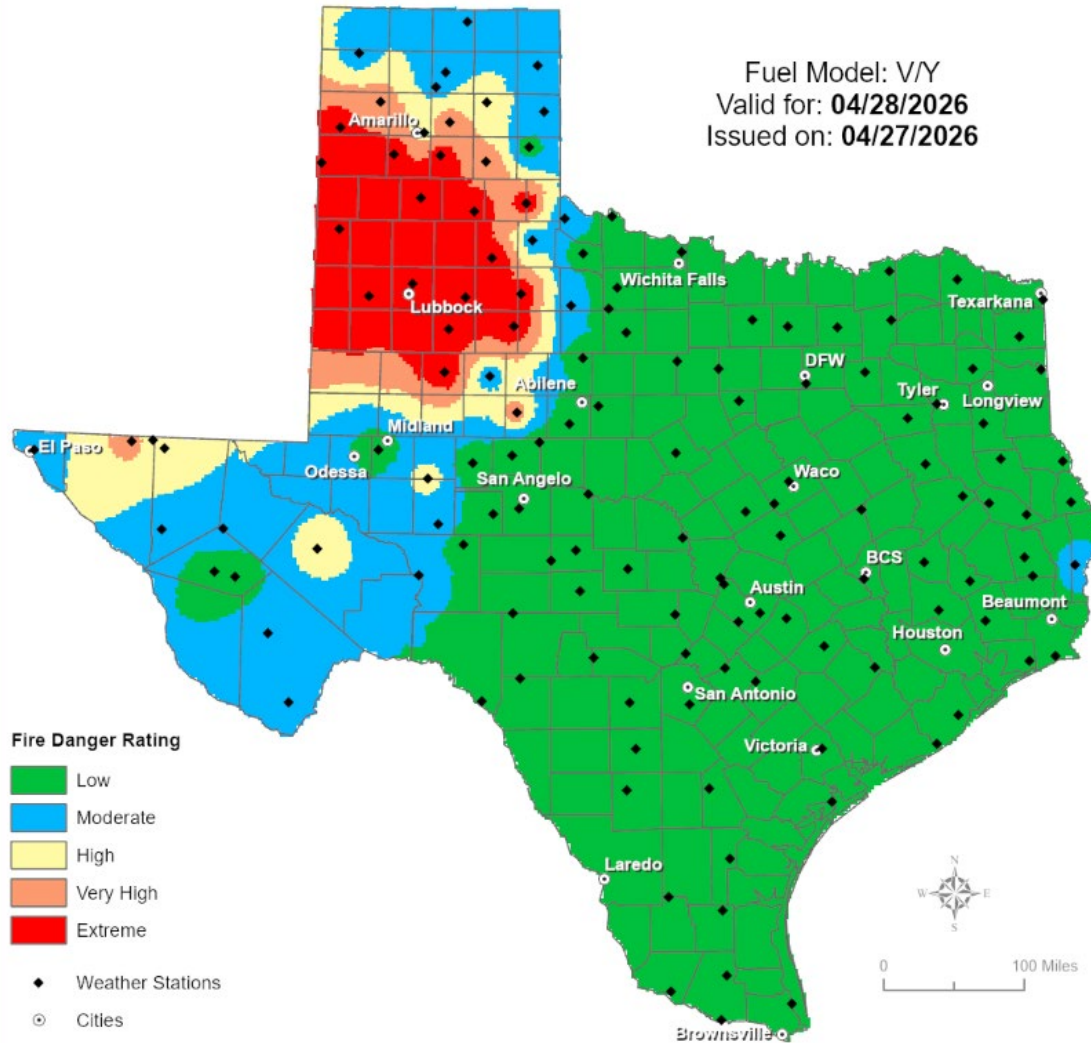

Fire Danger Forecast

Forecast Fire Danger