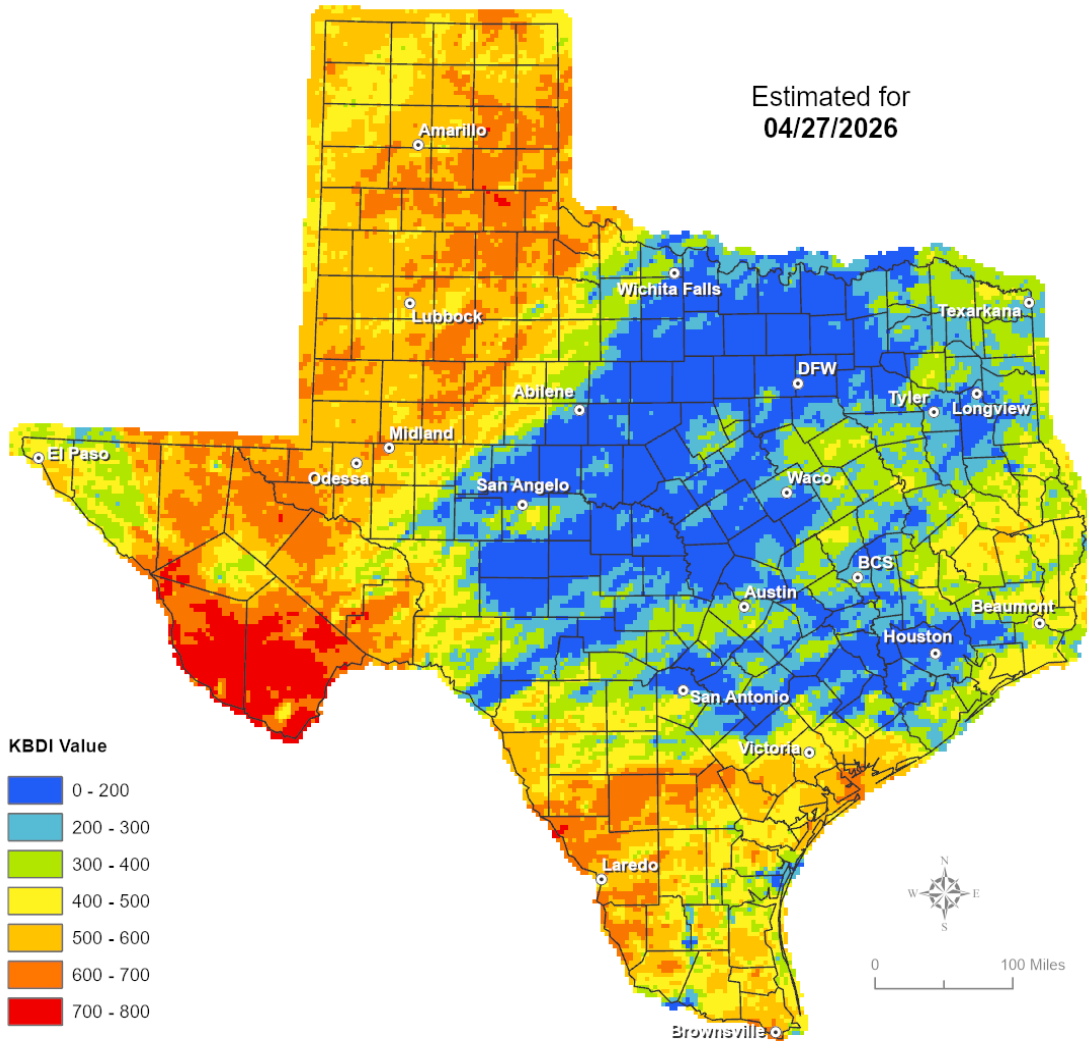

Keetch-Byram Drought

Keetch-Byram Drought Index

(4 km x 4 km resolution)

Estimated for
04/27/2026