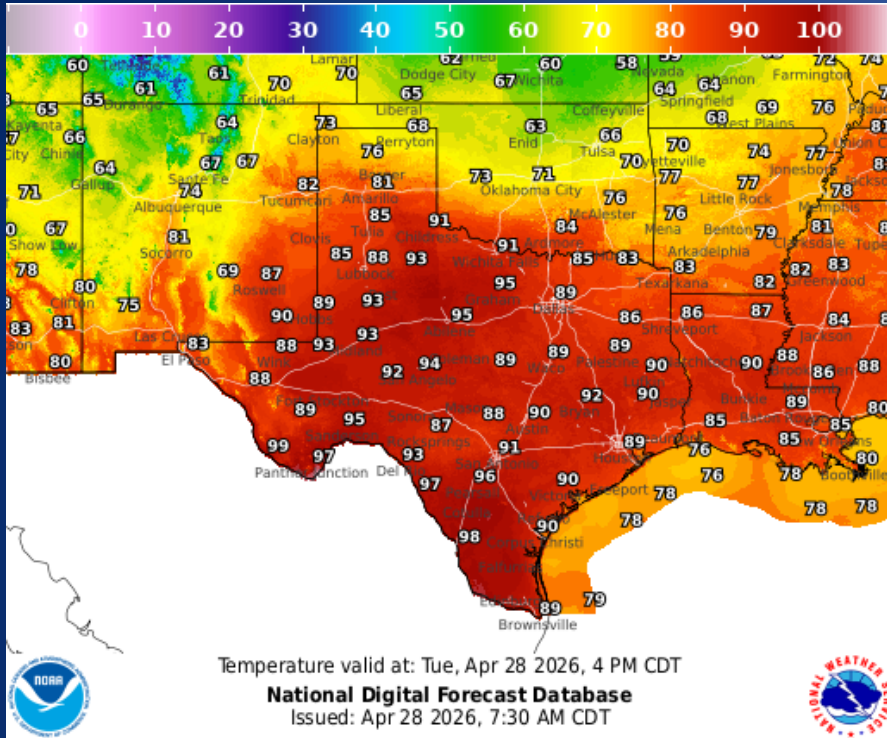

Weather Forecast

Highs