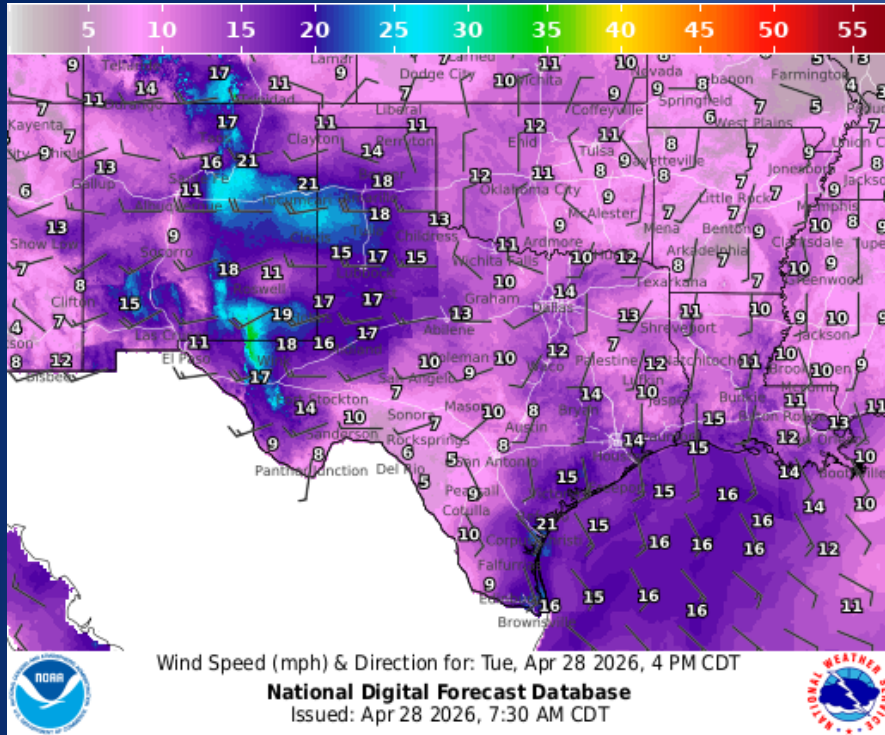

Informational Products Distributed by the State Operations Center

DATE	SUBJECT
04/27/26	NWS West Gulf RFC: An Active Spring Pattern...River Flood Threat Slowly Increases
04/27/26	NWS Fort Worth: Threat for Strong to Severe Storms Today and Tuesday
04/27/26	Daily Situation Report: [25-0026 02JUL Severe Weather]
04/27/26	Daily Situation Report: [26-0001 Wildfire Season 2026]
04/27/26	Texas A&M Forest Service: Texas Fire Potential Update
04/27/26	NWS Shreveport: Severe Weather Update
04/27/26	NWS Corpus Christi: Severe Weather Risk Wednesday
04/28/26	NWS Shreveport, LA: Severe Thunderstorms will become likely later Today through Tonight across much of the Four State Region
04/28/26	Daily NWS Threat Brief

Weather Forecast

Highs

Lows

Weather Forecast

Wind Speed

Wind Gust

Hazardous Weather

Weather Advisory/Statement/Watch/Warning Issued

DATE	WARNING TYPE	LOCATION
04/27/26	Flood Warning	Smith and Wood Counties
04/27/26	Flood Advisory	Dallas County
04/27/26	Fire Warning	Potter County
04/27/26	Severe Thunderstorm Watch	Bowie, Camp, Cass, Collin, Dallas, Delta, Dickens, Ellis, Fannin, Franklin, Gregg, Harrison, Hopkins, Hunt, Kaufman, Kent, King, Lamar, Marion, Morris, Rains, Red River, Rockwall, Smith, Stonewall, Tarrant, Titus, Upshur, Van Zandt, and Wood Counties
04/27/26	Severe Thunderstorm Warning	Collin, Dallas, Delta, Fannin, Franklin, Hopkins, Hunt, Kaufman, Lamar, Rains, Red River, Rockwall, Rockwall, Titus, and Van Zandt Counties
04/27/26	Flash Flood Warning	Dallas County
04/27/26	Special Weather Statement	Bowie, Franklin, Morris, Red River, Titus, and Wood Counties
04/28/26	Special Weather Statement	Borden, Fisher, Garza, Howard, Jones, Kent, Lynn, Mitchell, Nolan, Scurry Stonewall, and Taylor Counties