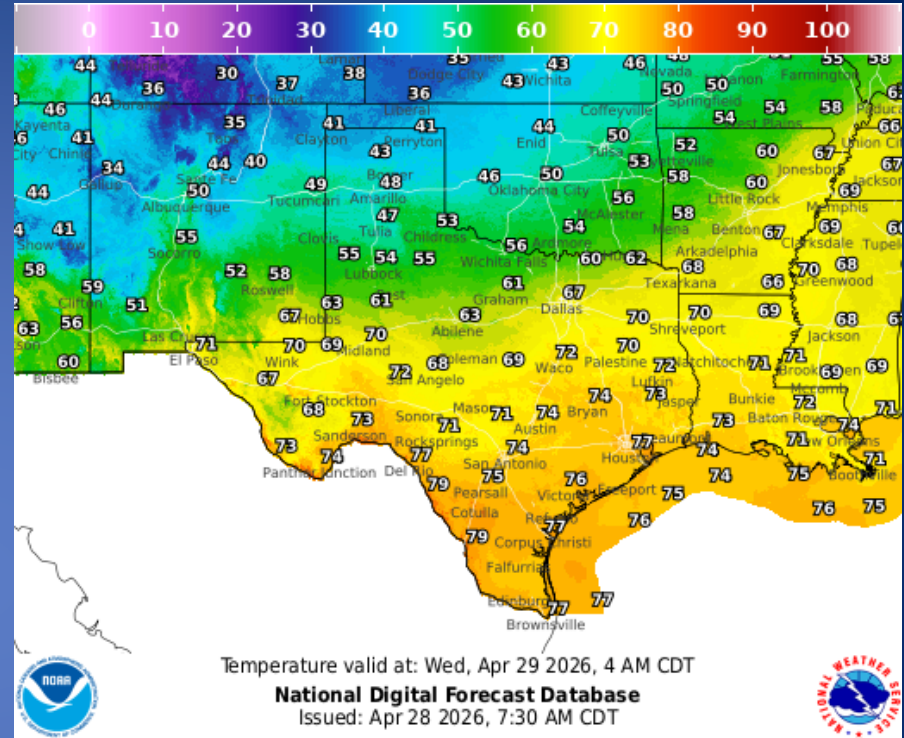

Weather Forecast

Highs

Lows