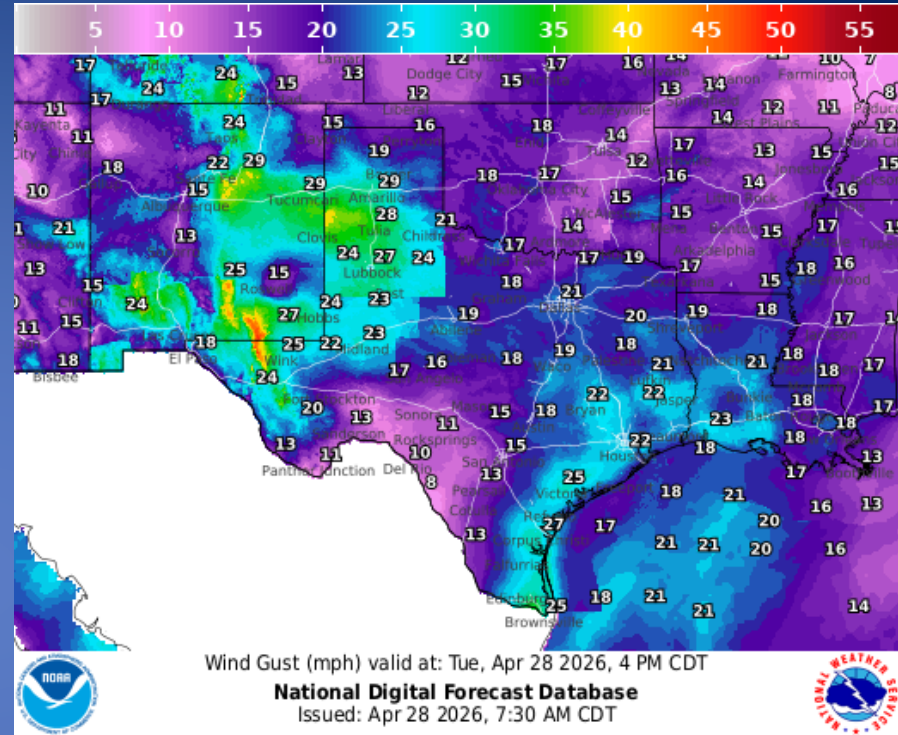

Informational Products Distributed by the State Operations Center

DATE	SUBJECT
04/27/26	NWS West Gulf RFC: An Active Spring Pattern...River Flood Threat Slowly Increases
04/27/26	NWS Fort Worth: Threat for Strong to Severe Storms Today and Tuesday
04/27/26	Daily Situation Report: [25-0026 02JUL Severe Weather]
04/27/26	Daily Situation Report: [26-0001 Wildfire Season 2026]
04/27/26	Texas A&M Forest Service: Texas Fire Potential Update
04/27/26	NWS Shreveport: Severe Weather Update
04/27/26	NWS Corpus Christi: Severe Weather Risk Wednesday
04/28/26	NWS Shreveport, LA: Severe Thunderstorms will become likely later Today through Tonight across much of the Four State Region
04/28/26	Daily NWS Threat Brief

Weather Forecast

Highs

Lows

Weather Forecast

Wind Speed

Wind Gust

Hazardous Weather

Weather Advisory/Statement/Watch/Warning Issued

DATE	WARNING TYPE	LOCATION
04/27/26	Flood Warning	Smith and Wood Counties
04/27/26	Flood Advisory	Dallas County
04/27/26	Fire Warning	Potter County
04/27/26	Severe Thunderstorm Watch	Bowie, Camp, Cass, Collin, Dallas, Delta, Dickens, Ellis, Fannin, Franklin, Gregg, Harrison, Hopkins, Hunt, Kaufman, Kent, King, Lamar, Marion, Morris, Rains, Red River, Rockwall, Smith, Stonewall, Tarrant, Titus, Upshur, Van Zandt, and Wood Counties
04/27/26	Severe Thunderstorm Warning	Collin, Dallas, Delta, Fannin, Franklin, Hopkins, Hunt, Kaufman, Lamar, Rains, Red River, Rockwall, Rockwall, Titus, and Van Zandt Counties
04/27/26	Flash Flood Warning	Dallas County
04/27/26	Special Weather Statement	Bowie, Franklin, Morris, Red River, Titus, and Wood Counties
04/28/26	Special Weather Statement	Borden, Fisher, Garza, Howard, Jones, Kent, Lynn, Mitchell, Nolan, Scurry Stonewall, and Taylor Counties