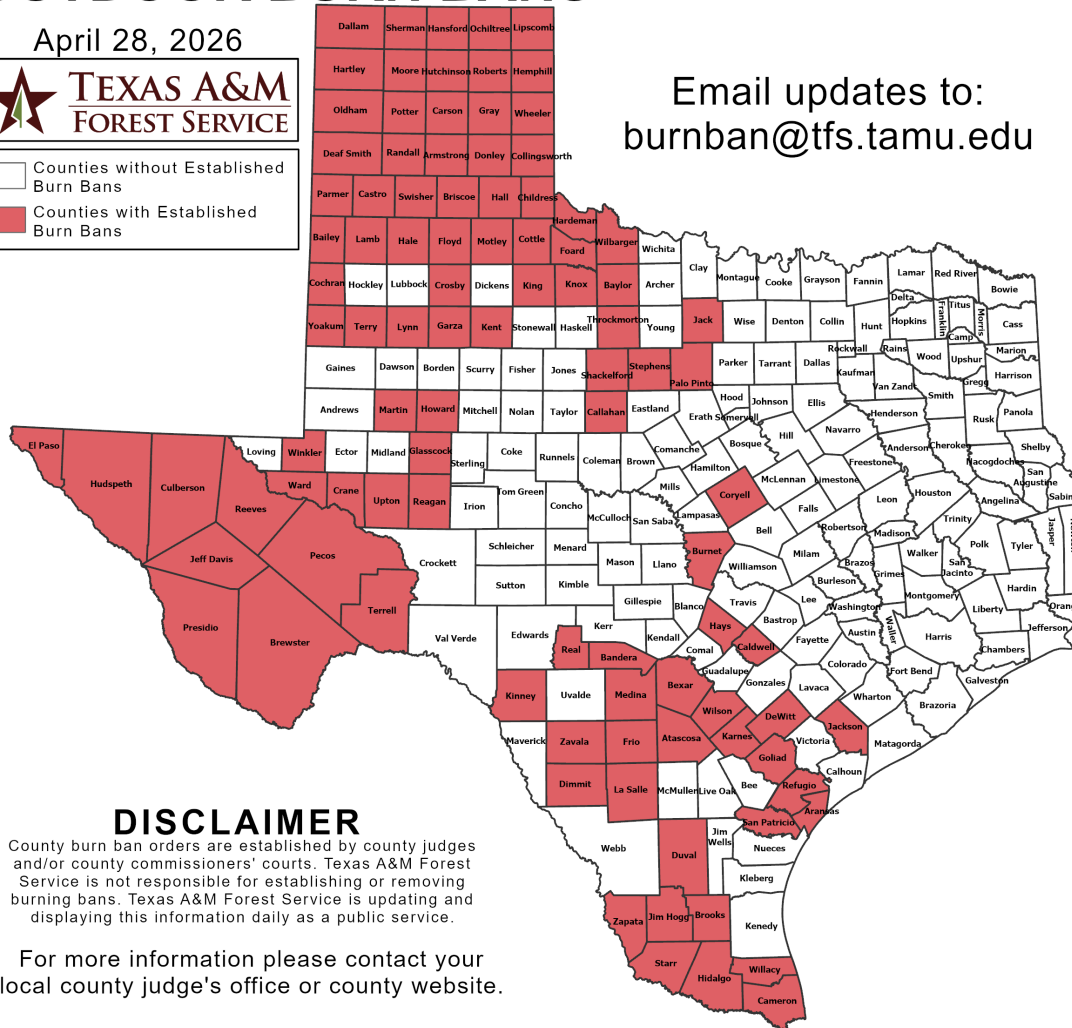

DATE	WARNING TYPE	LOCATION
04/27/26	Flood Warning	Smith and Wood Counties
04/27/26	Flood Advisory	Dallas County
04/27/26	Fire Warning	Potter County
04/27/26	Severe Thunderstorm Watch	Bowie, Camp, Cass, Collin, Dallas, Delta, Dickens, Ellis, Fannin, Franklin, Gregg, Harrison, Hopkins, Hunt, Kaufman, Kent, King, Lamar, Marion, Morris, Rains, Red River, Rockwall, Smith, Stonewall, Tarrant, Titus, Upshur, Van Zandt, and Wood Counties
04/27/26	Severe Thunderstorm Warning	Collin, Dallas, Delta, Fannin, Franklin, Hopkins, Hunt, Kaufman, Lamar, Rains, Red River, Rockwall, Rockwall, Titus, and Van Zandt Counties
04/27/26	Flash Flood Warning	Dallas County
04/27/26	Special Weather Statement	Bowie, Franklin, Morris, Red River, Titus, and Wood Counties
04/28/26	Special Weather Statement	Borden, Fisher, Garza, Howard, Jones, Kent, Lynn, Mitchell, Nolan, Scurry Stonewall, and Taylor Counties

Weather Advisory/Statement/Watch/Warning Issued

DATE	WARNING TYPE	LOCATION
04/28/26	Severe Thunderstorm Watch	Archer, Baylor, Clay, Cooke, Cottle, Dickens, Foard, Hardeman, Haskell, Jack, Kent, Knox, Ling, Montague, Stonewall, Throckmorton, Wichita, Wilbarger, and Young Counties
04/28/26	Severe Thunderstorm Warning	Archer, Baylor, Clay, Cooke, Crosby, Dickens, Garza, Kent, Knox, Lynn, Montague, Wichita, and Wilbarger Counties
04/28/26	Flood Warning	Smith and Wood Counties

Fire Danger Forecast

Forecast Fire Danger

Burn Ban

OUTDOOR BURN BANS

April 28, 2026

Counties without Established Burn Bans
 Counties with Established Burn Bans

Email updates to:
burnban@tfs.tamu.edu

Counties with Burn Bans: 98